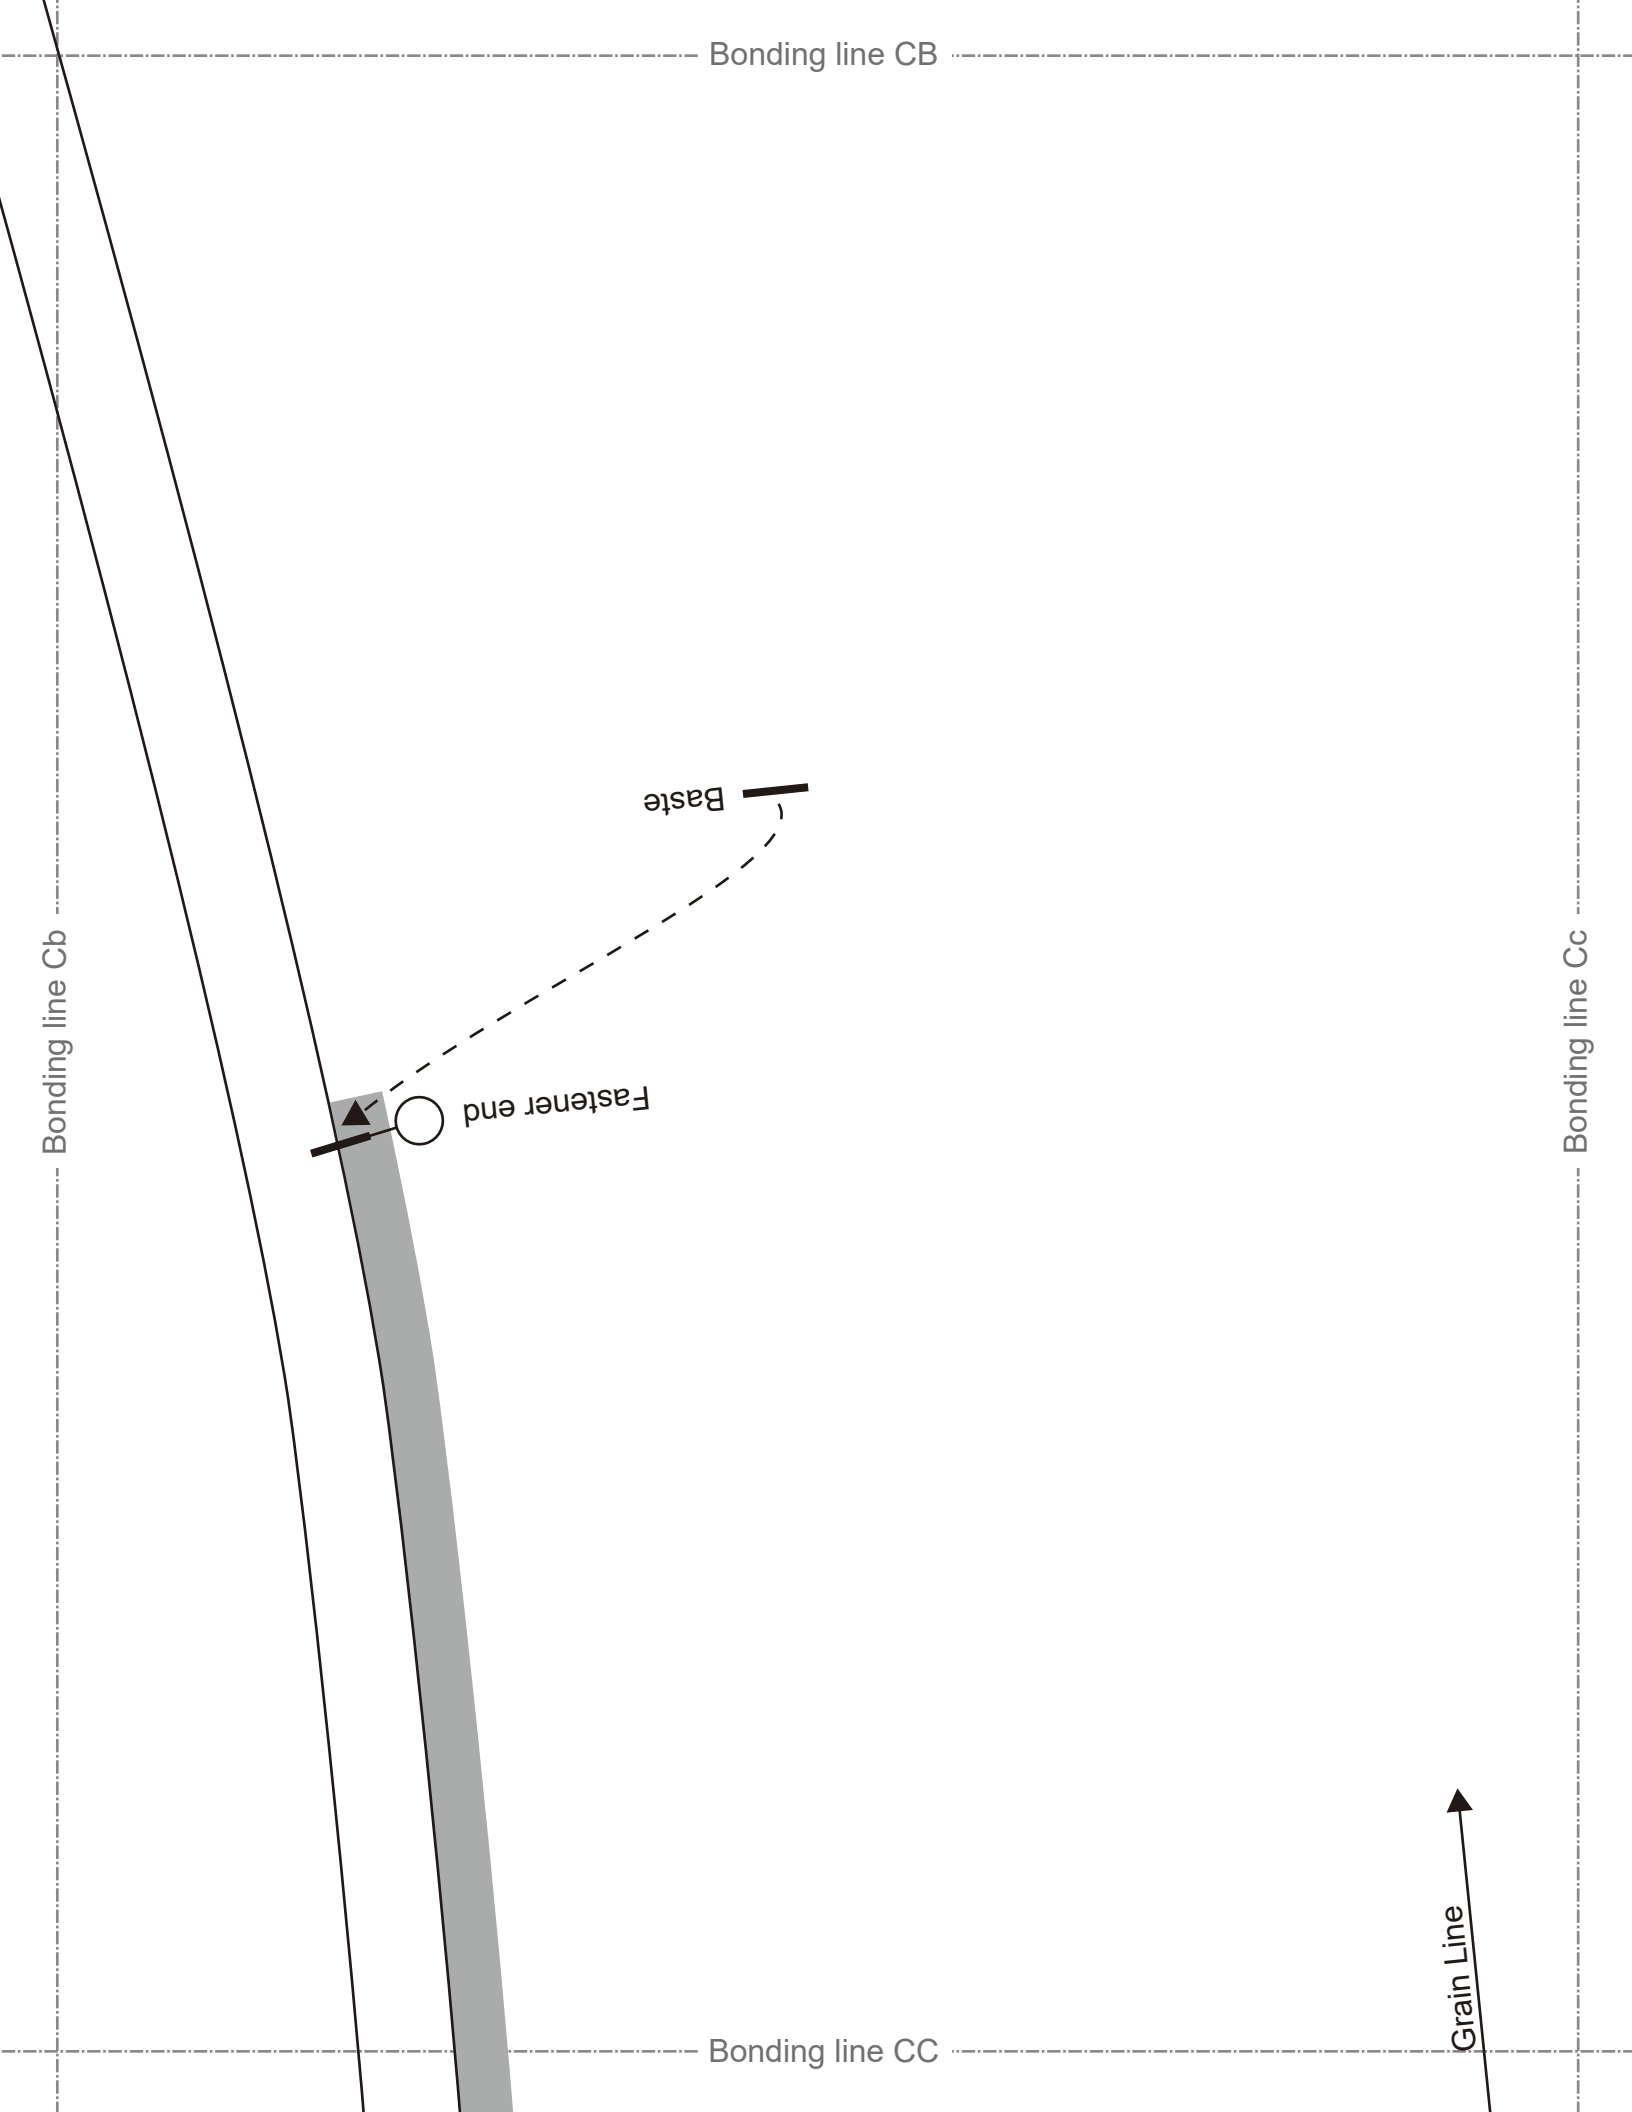

Bonding line BC

Bonding line Da

Bonding line Db

Bonding line BD

Bonding line BD

Bonding line Ea

Seam allowance 1/2in.

Bonding line Eb

Bonding line BE

Bonding line BE

Bonding line Fa

Bonding line Fb

Back

Bonding line BF

Bonding line Ab

Bonding line Ac

Bonding line CA

Seam allowance 1/2in.

Young Witch
Back body
two sheets

MEN'S **TT**
size

Bonding line CE

DRCOS

SITE [http://dr-cos.info\(en\)](http://dr-cos.info(en)) [http://dr-cos.com\(jp\)](http://dr-cos.com(jp))
MAIL info@dr-cos.com
Twitter https://twitter.com/@drcos_com
facebook <https://www.facebook.com/drcoscom>