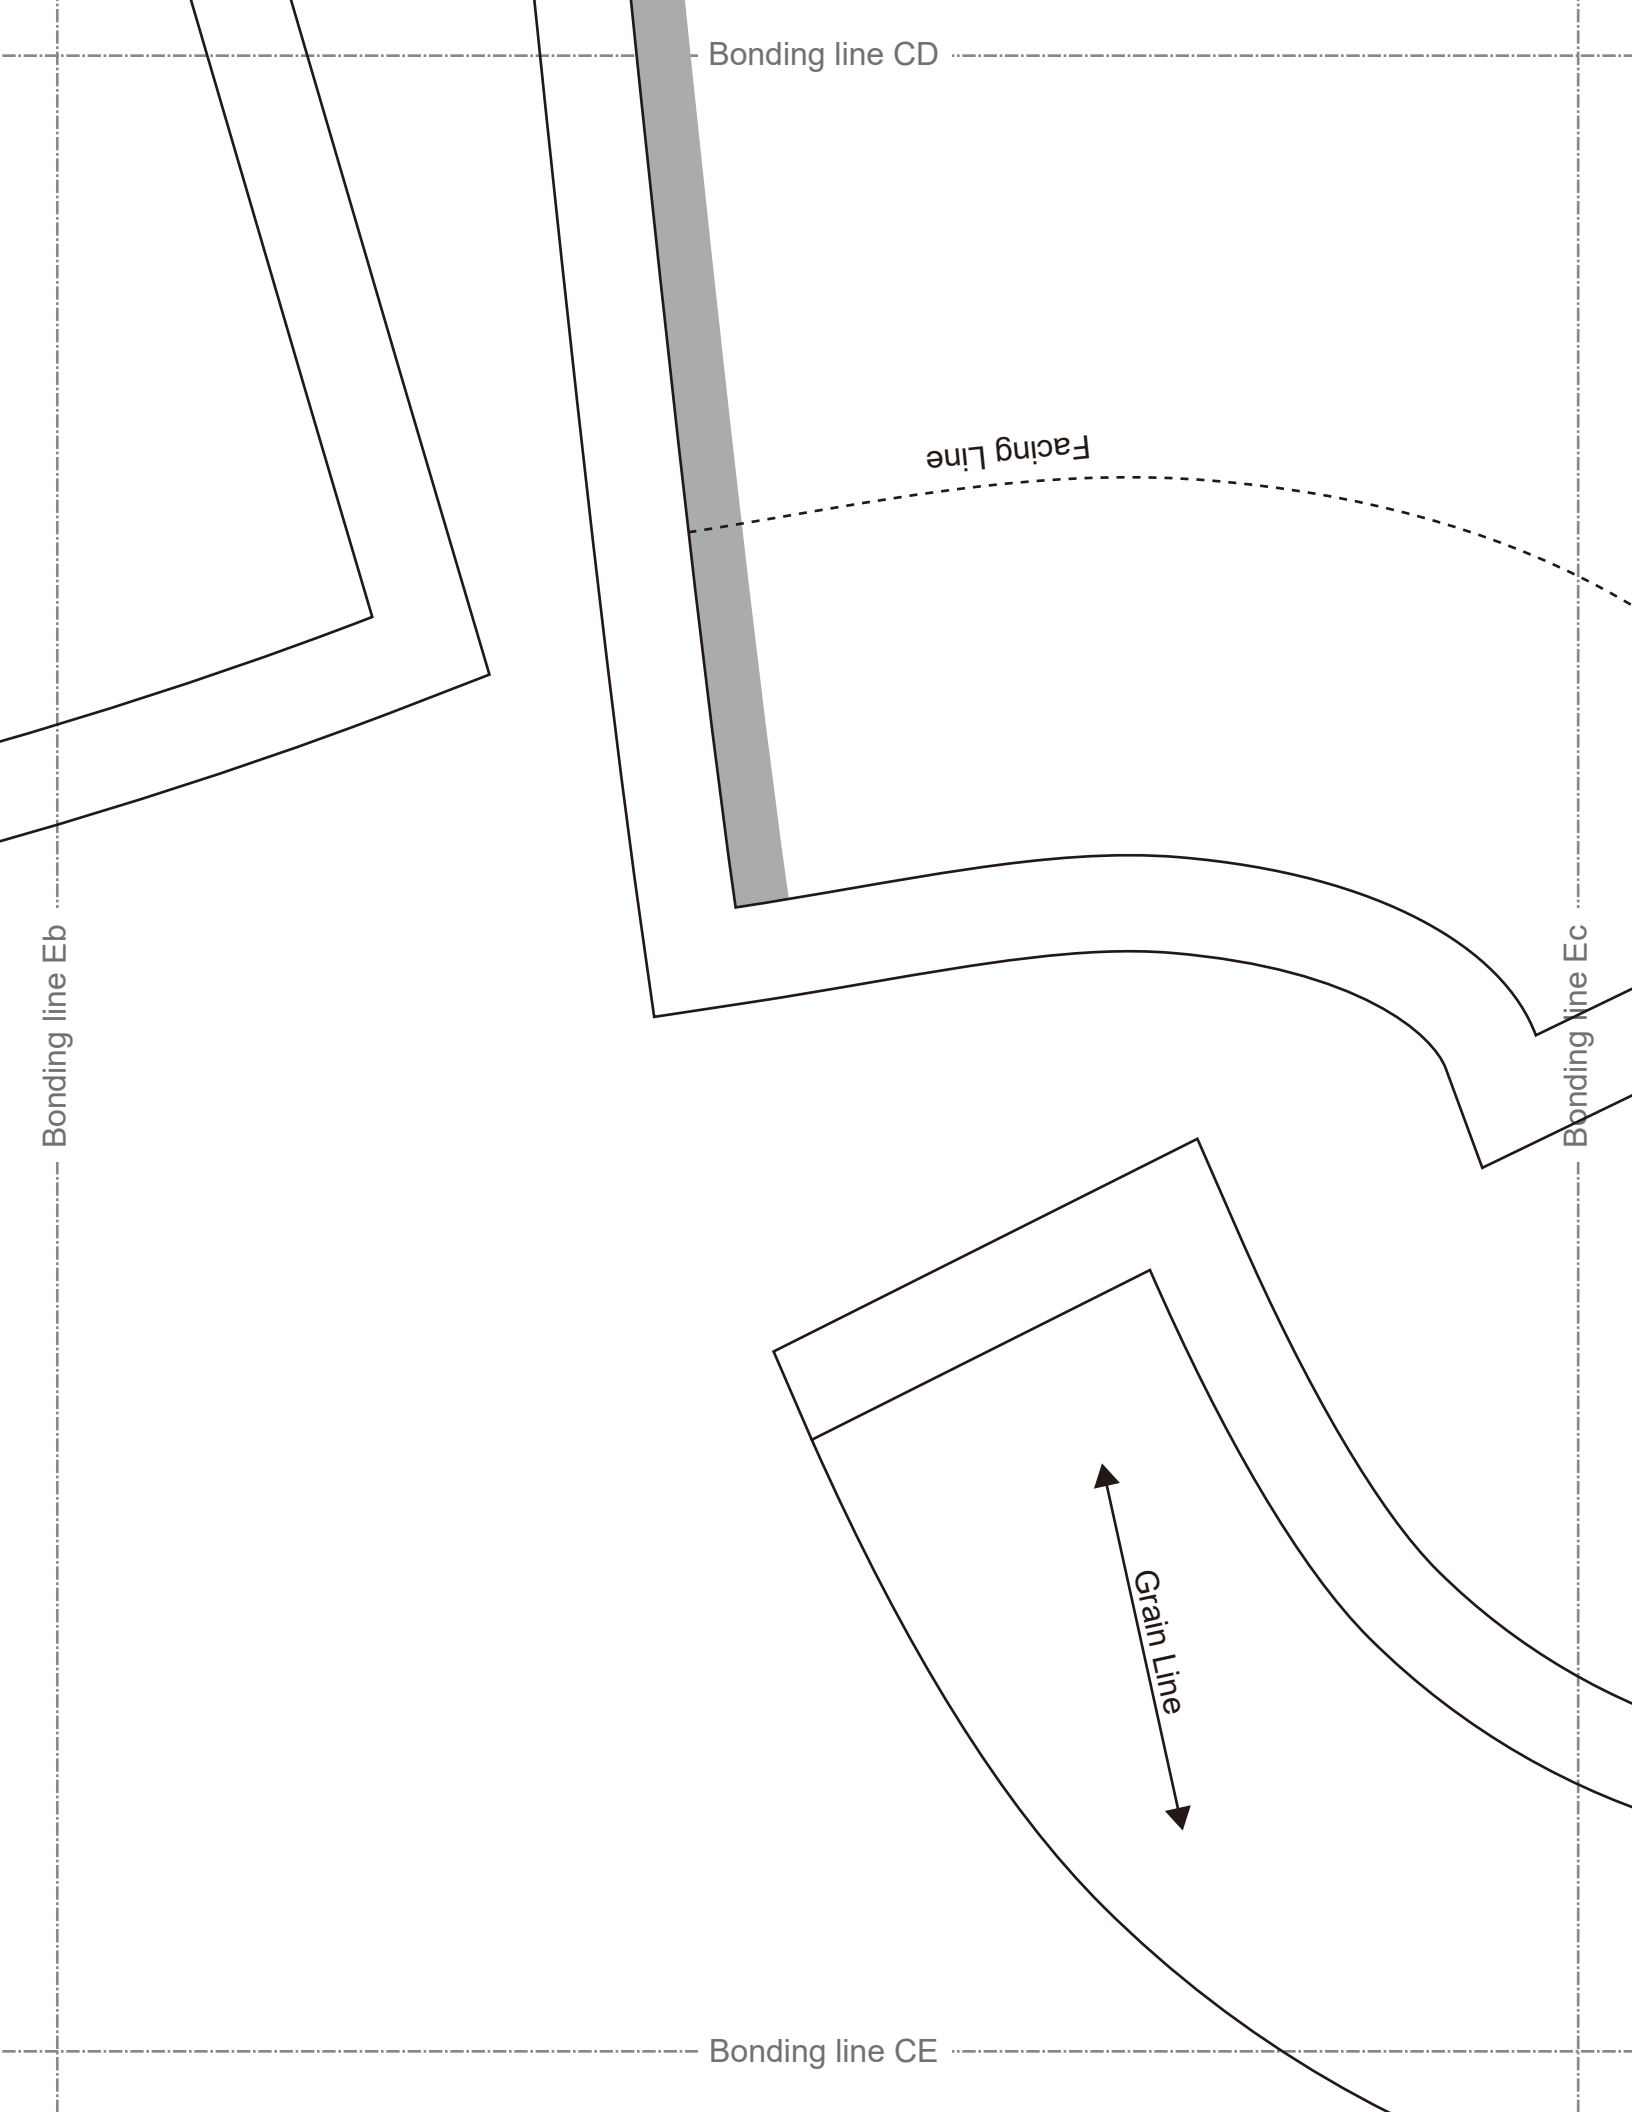

Bonding line CA

Seam allowance 1/2in.

Young Witch
Back body
two sheets

MEN'S **TT**
size

Bonding line CE

DRCOS

SITE [http://dr-cos.info\(en\)](http://dr-cos.info(en)) [http://dr-cos.com\(jp\)](http://dr-cos.com(jp))
MAIL info@dr-cos.com
Twitter https://twitter.com/@drcos_com
facebook <https://www.facebook.com/drcoscom>