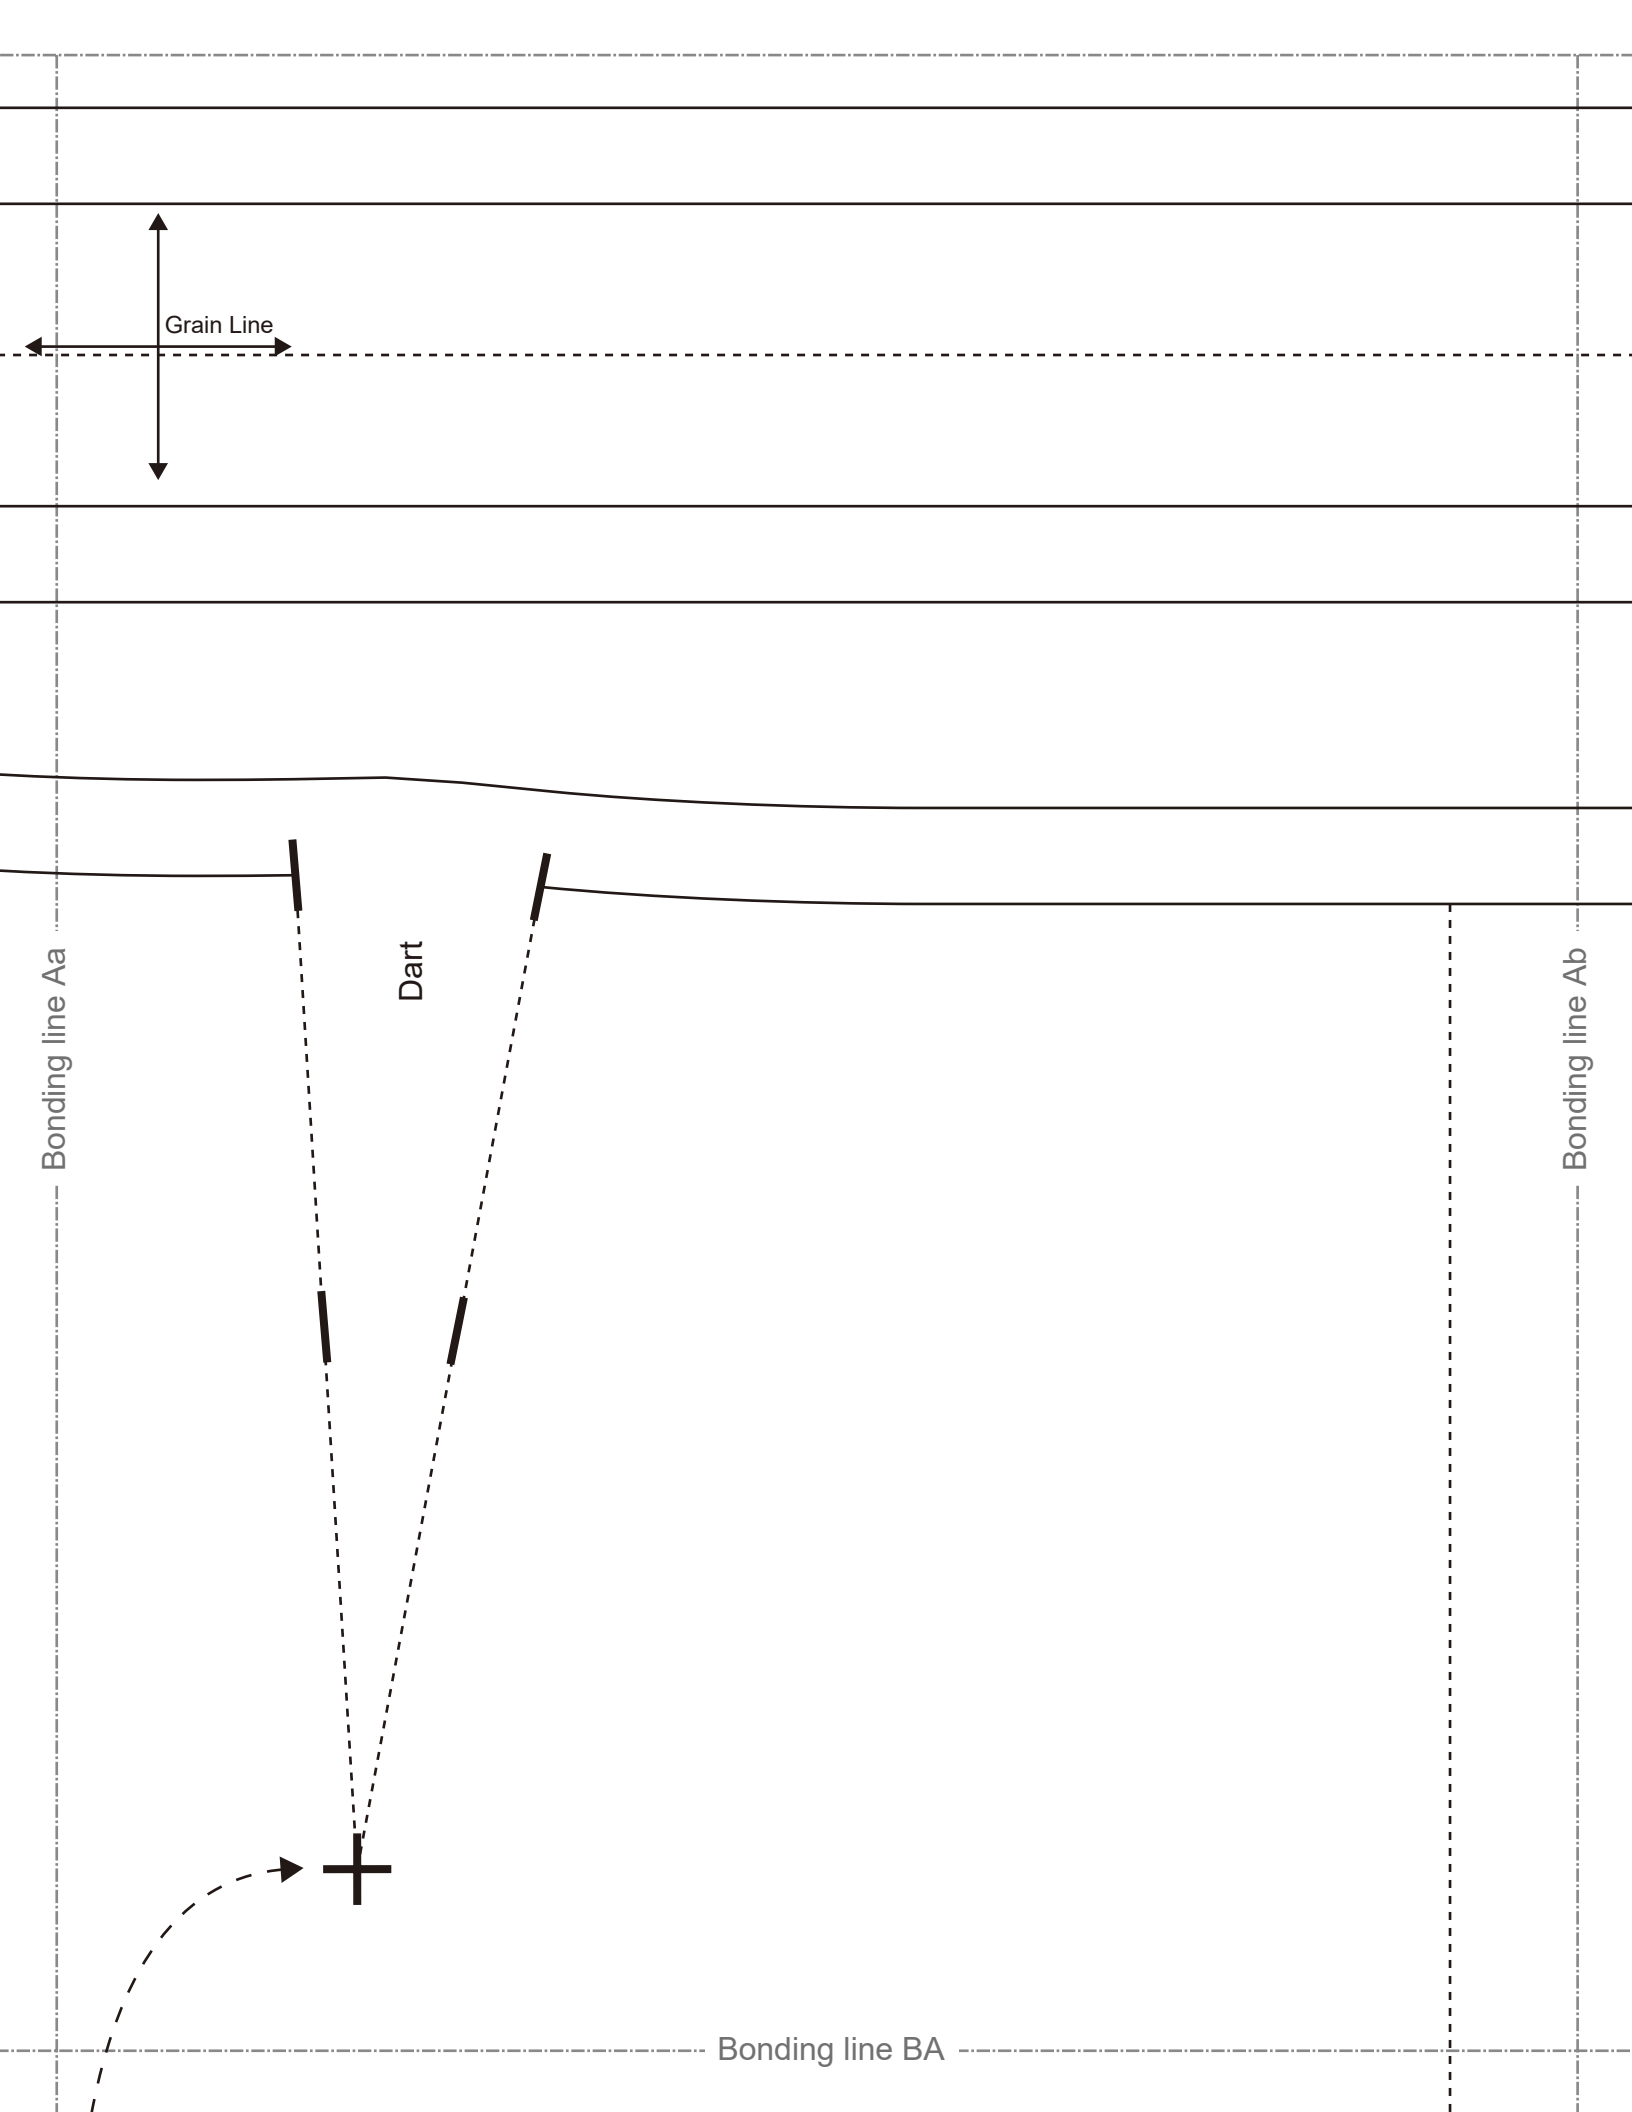

Bonding line Aa

Bonding line AA

Bonding line AA

Bonding line AB

Bonding line Ba

**ME**

V  
F  
t

Bonding line AB

Bonding line Ca

Bonding line AC

Bonding line BA

Baste

Bonding line Ba

MEN'S  size

Bonding line Bb

Wrap Skirt  
Front body  
two sheets

Bonding line BB

Bonding line BB

Bonding line Ca

Bonding line Cb

Grain Line

Seam allowance 1/2in.

Bonding line BC

Wrap Skirt  
Belt  
one sheets  
Fusible interlining  
one sheets

Grain Line

Seam allowance 1/2"

Bonding line DC