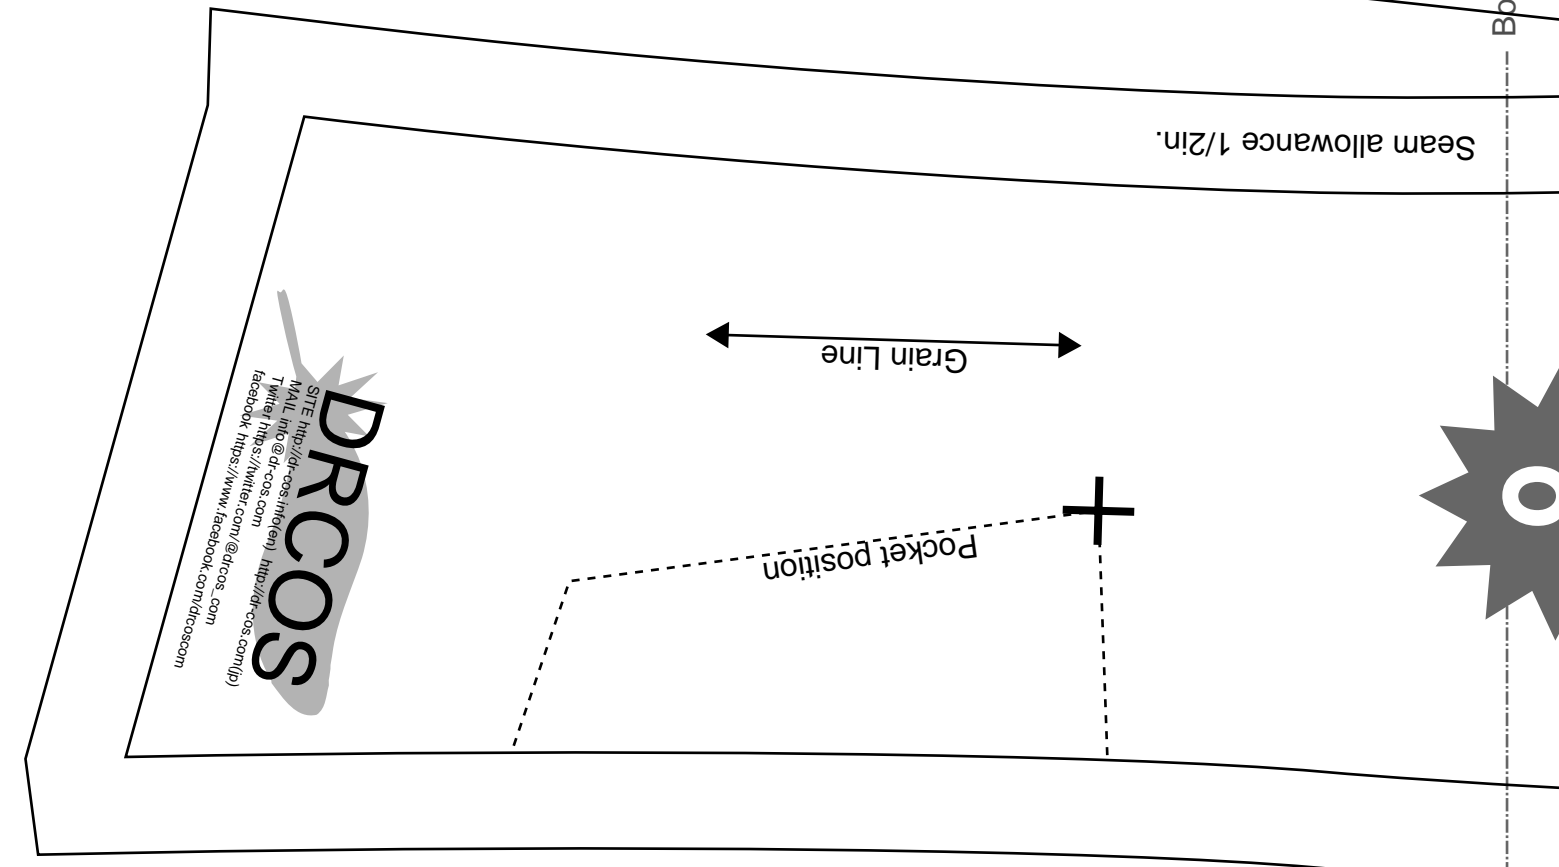

[Home](#)
[Back to Vest2 page](#)

DRCOS
SITE: <http://dr-cos.fr/en/> | <http://dr-cos.com/jp/>
MAIL: info@dr-cos.com | twitter@dr-cos.com
Twitter: <https://twitter.com/dr-cos>
Facebook: <https://www.facebook.com/drcoscom>

Bonding line AA