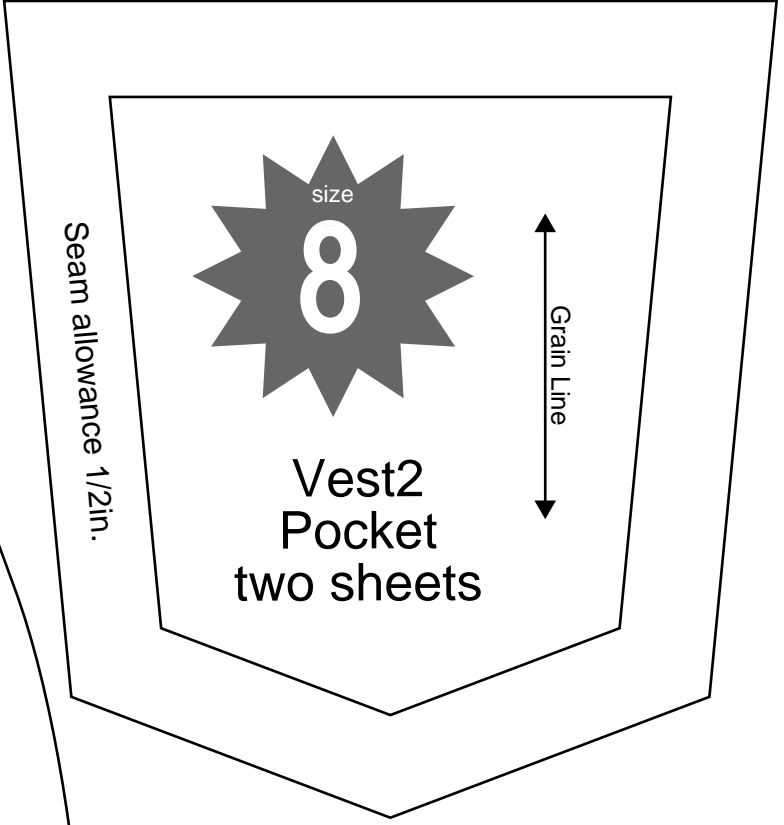

Bonding line AA

Vest2
Front body
two sheets
Fusible interlining
two sheets

Baste

Center position

Seam allowance 1/2in.

Bonding line Aa

Bonding line Ab

Vest2
Front body side
two sheets
Fusible interlining
two sheets

Back body size

two sheets Fusible interlining two sheets

Seam allowance 1/2in.

Bonding line Ad

Bonding line Ad

Seam allowance 1/2in.

Bonding line DA

Vest2
Back body side
two sheets

Bonding line Ad

Bonding line EA

Seam allowance 1/2in.

Vest2
Pocket
two sheets

Grain Line

Bonding line Ae