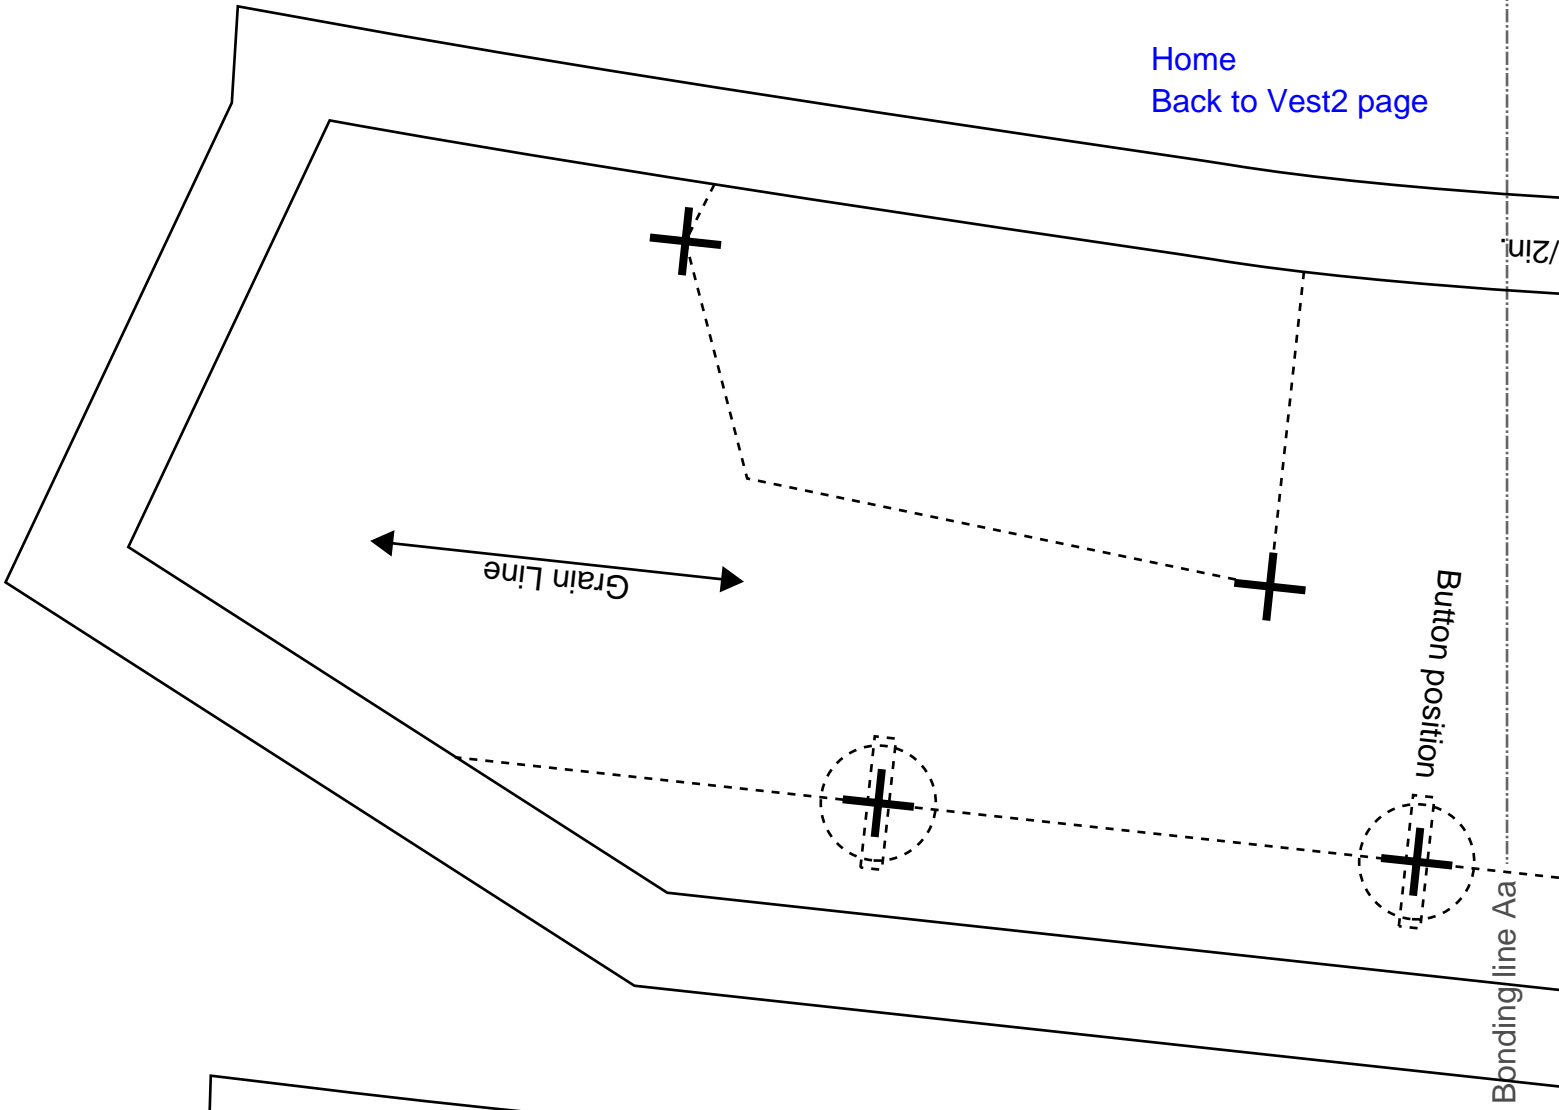

[Home](#)
[Back to Vest2 page](#)

DRCOS
SITE: <http://dr-cos.fr/en/> | <http://dr-cos.com/jp/>
MAIL: info@dr-cos.com | twitter@dr-cos.com
Twitter: <https://twitter.com/dr-cos>
Facebook: <https://www.facebook.com/drcoscom>

Bonding line AA