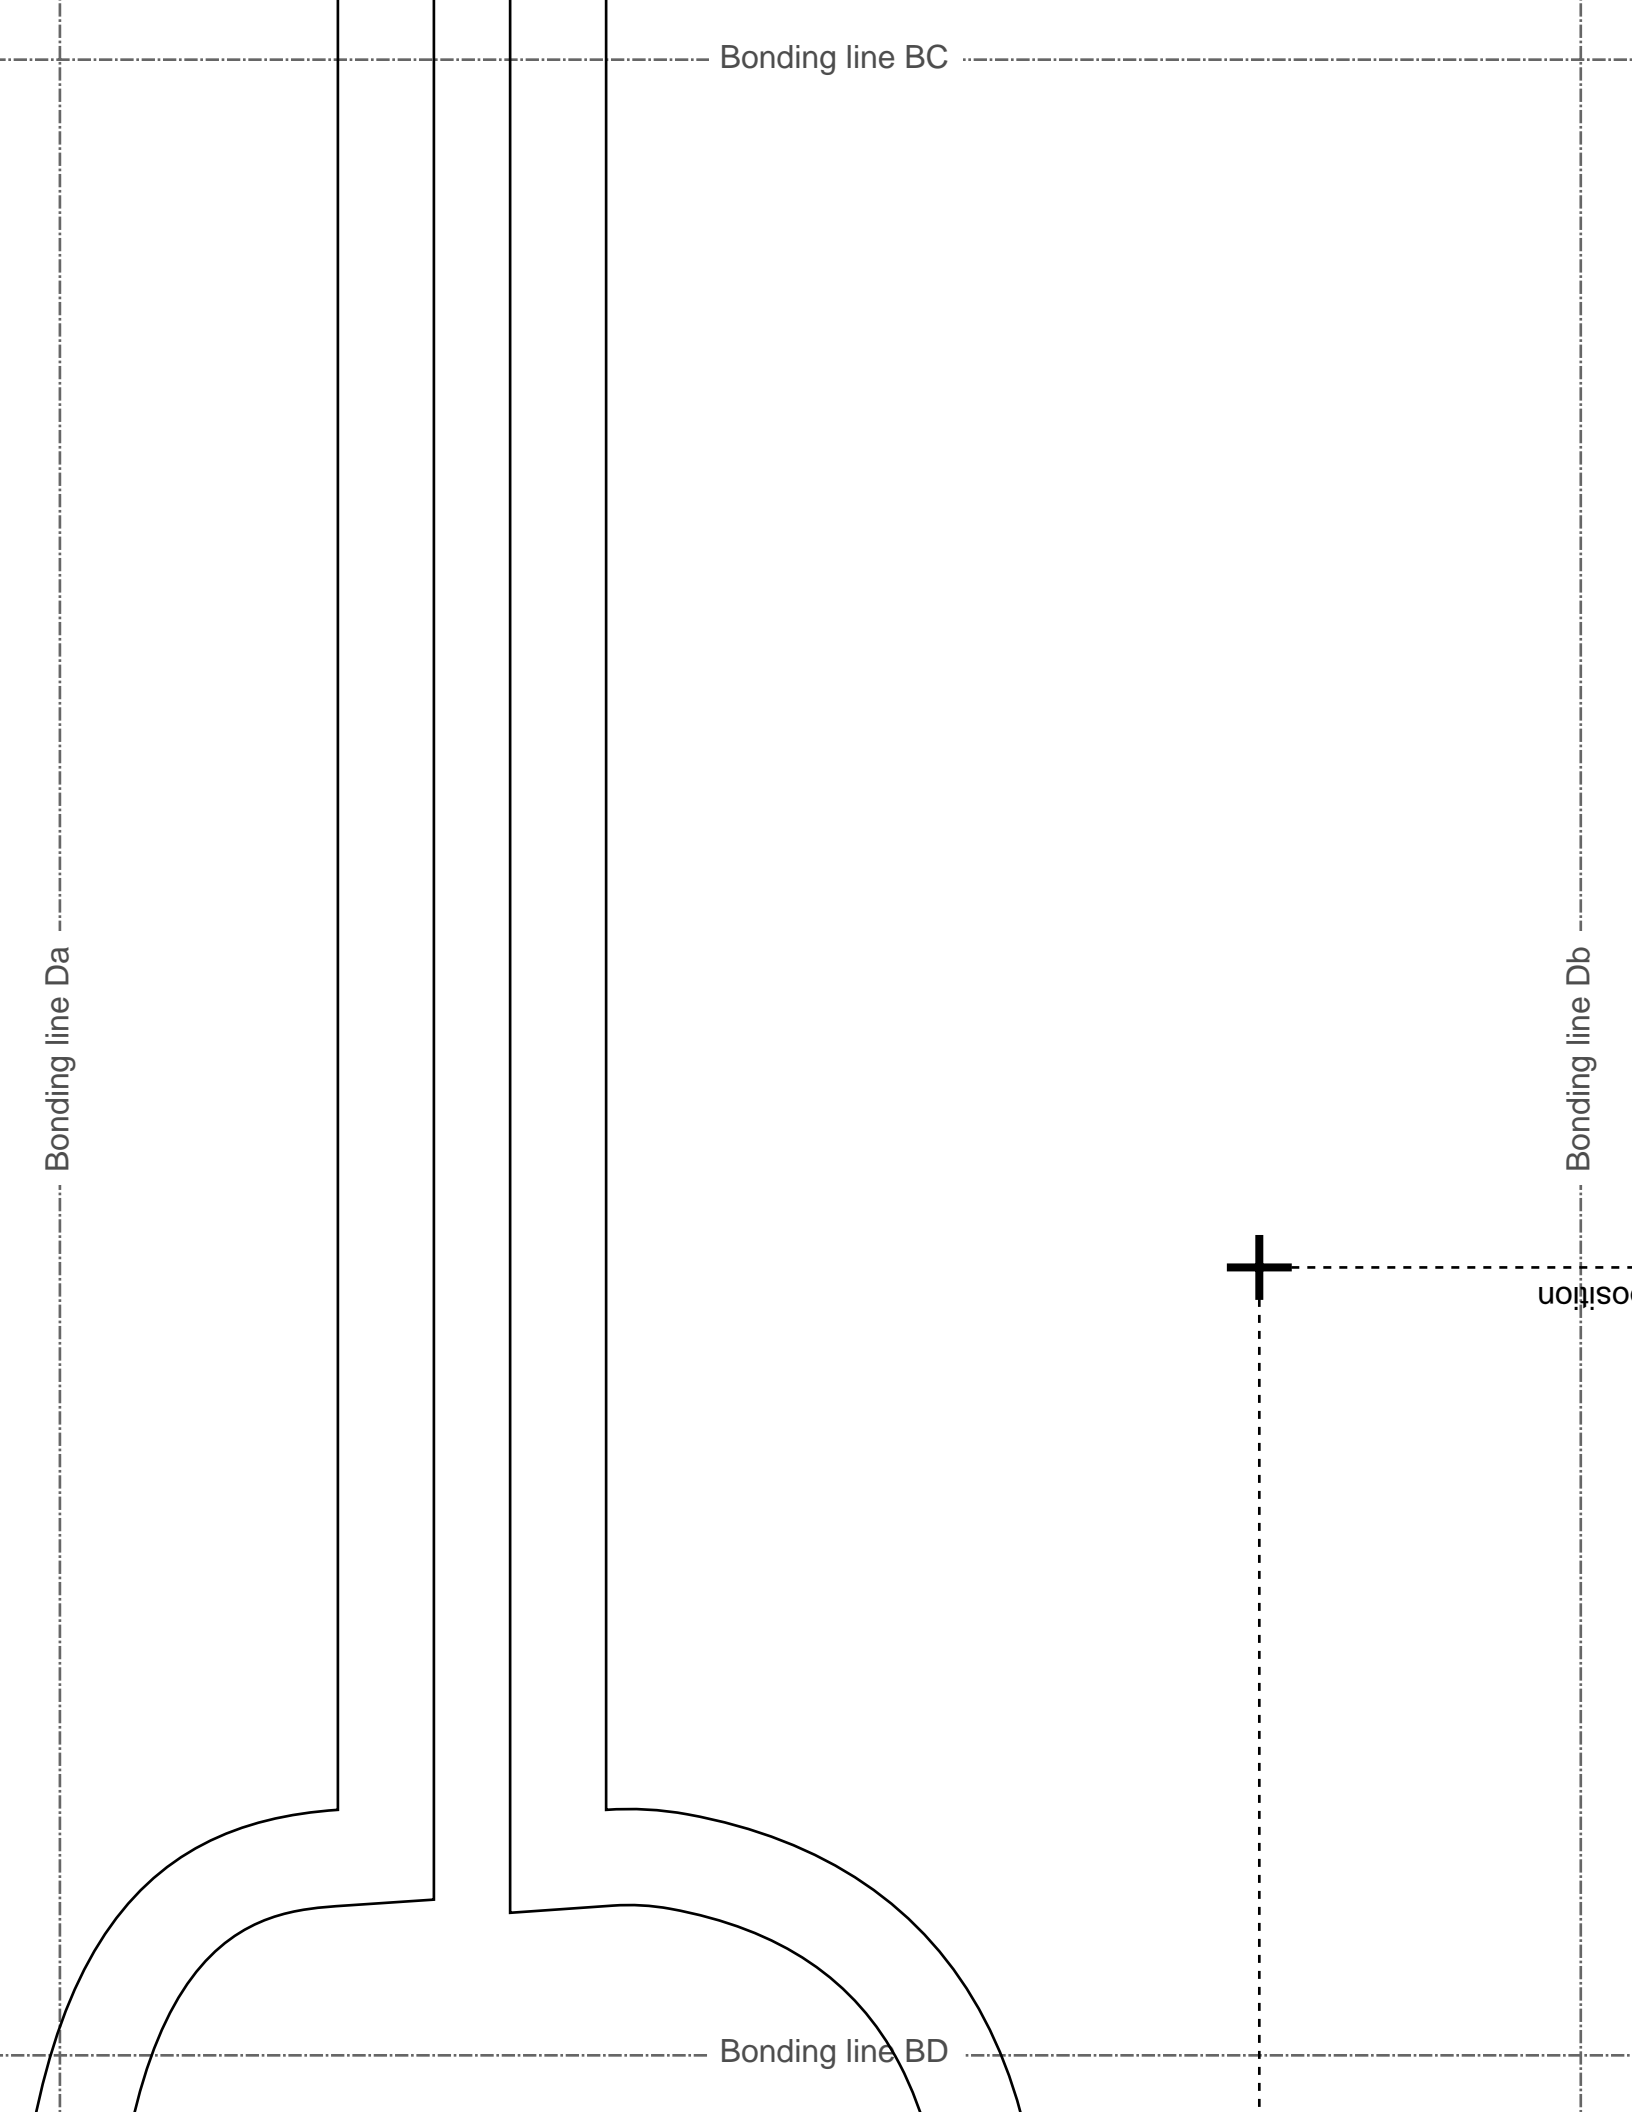

Bonding line Ca

Seam allowance 1/2in.

Seam allowance 1/2in.

Bonding line BB

Bonding line BC

Tshirt
 Front Body
 one sheets

Bonding line Cb

Bonding line BC

Bonding line Da

Bonding line Db

Position

Bonding line BD

Bonding line BD

Bonding line Ea

Bonding line Eb

Bonding line Ab