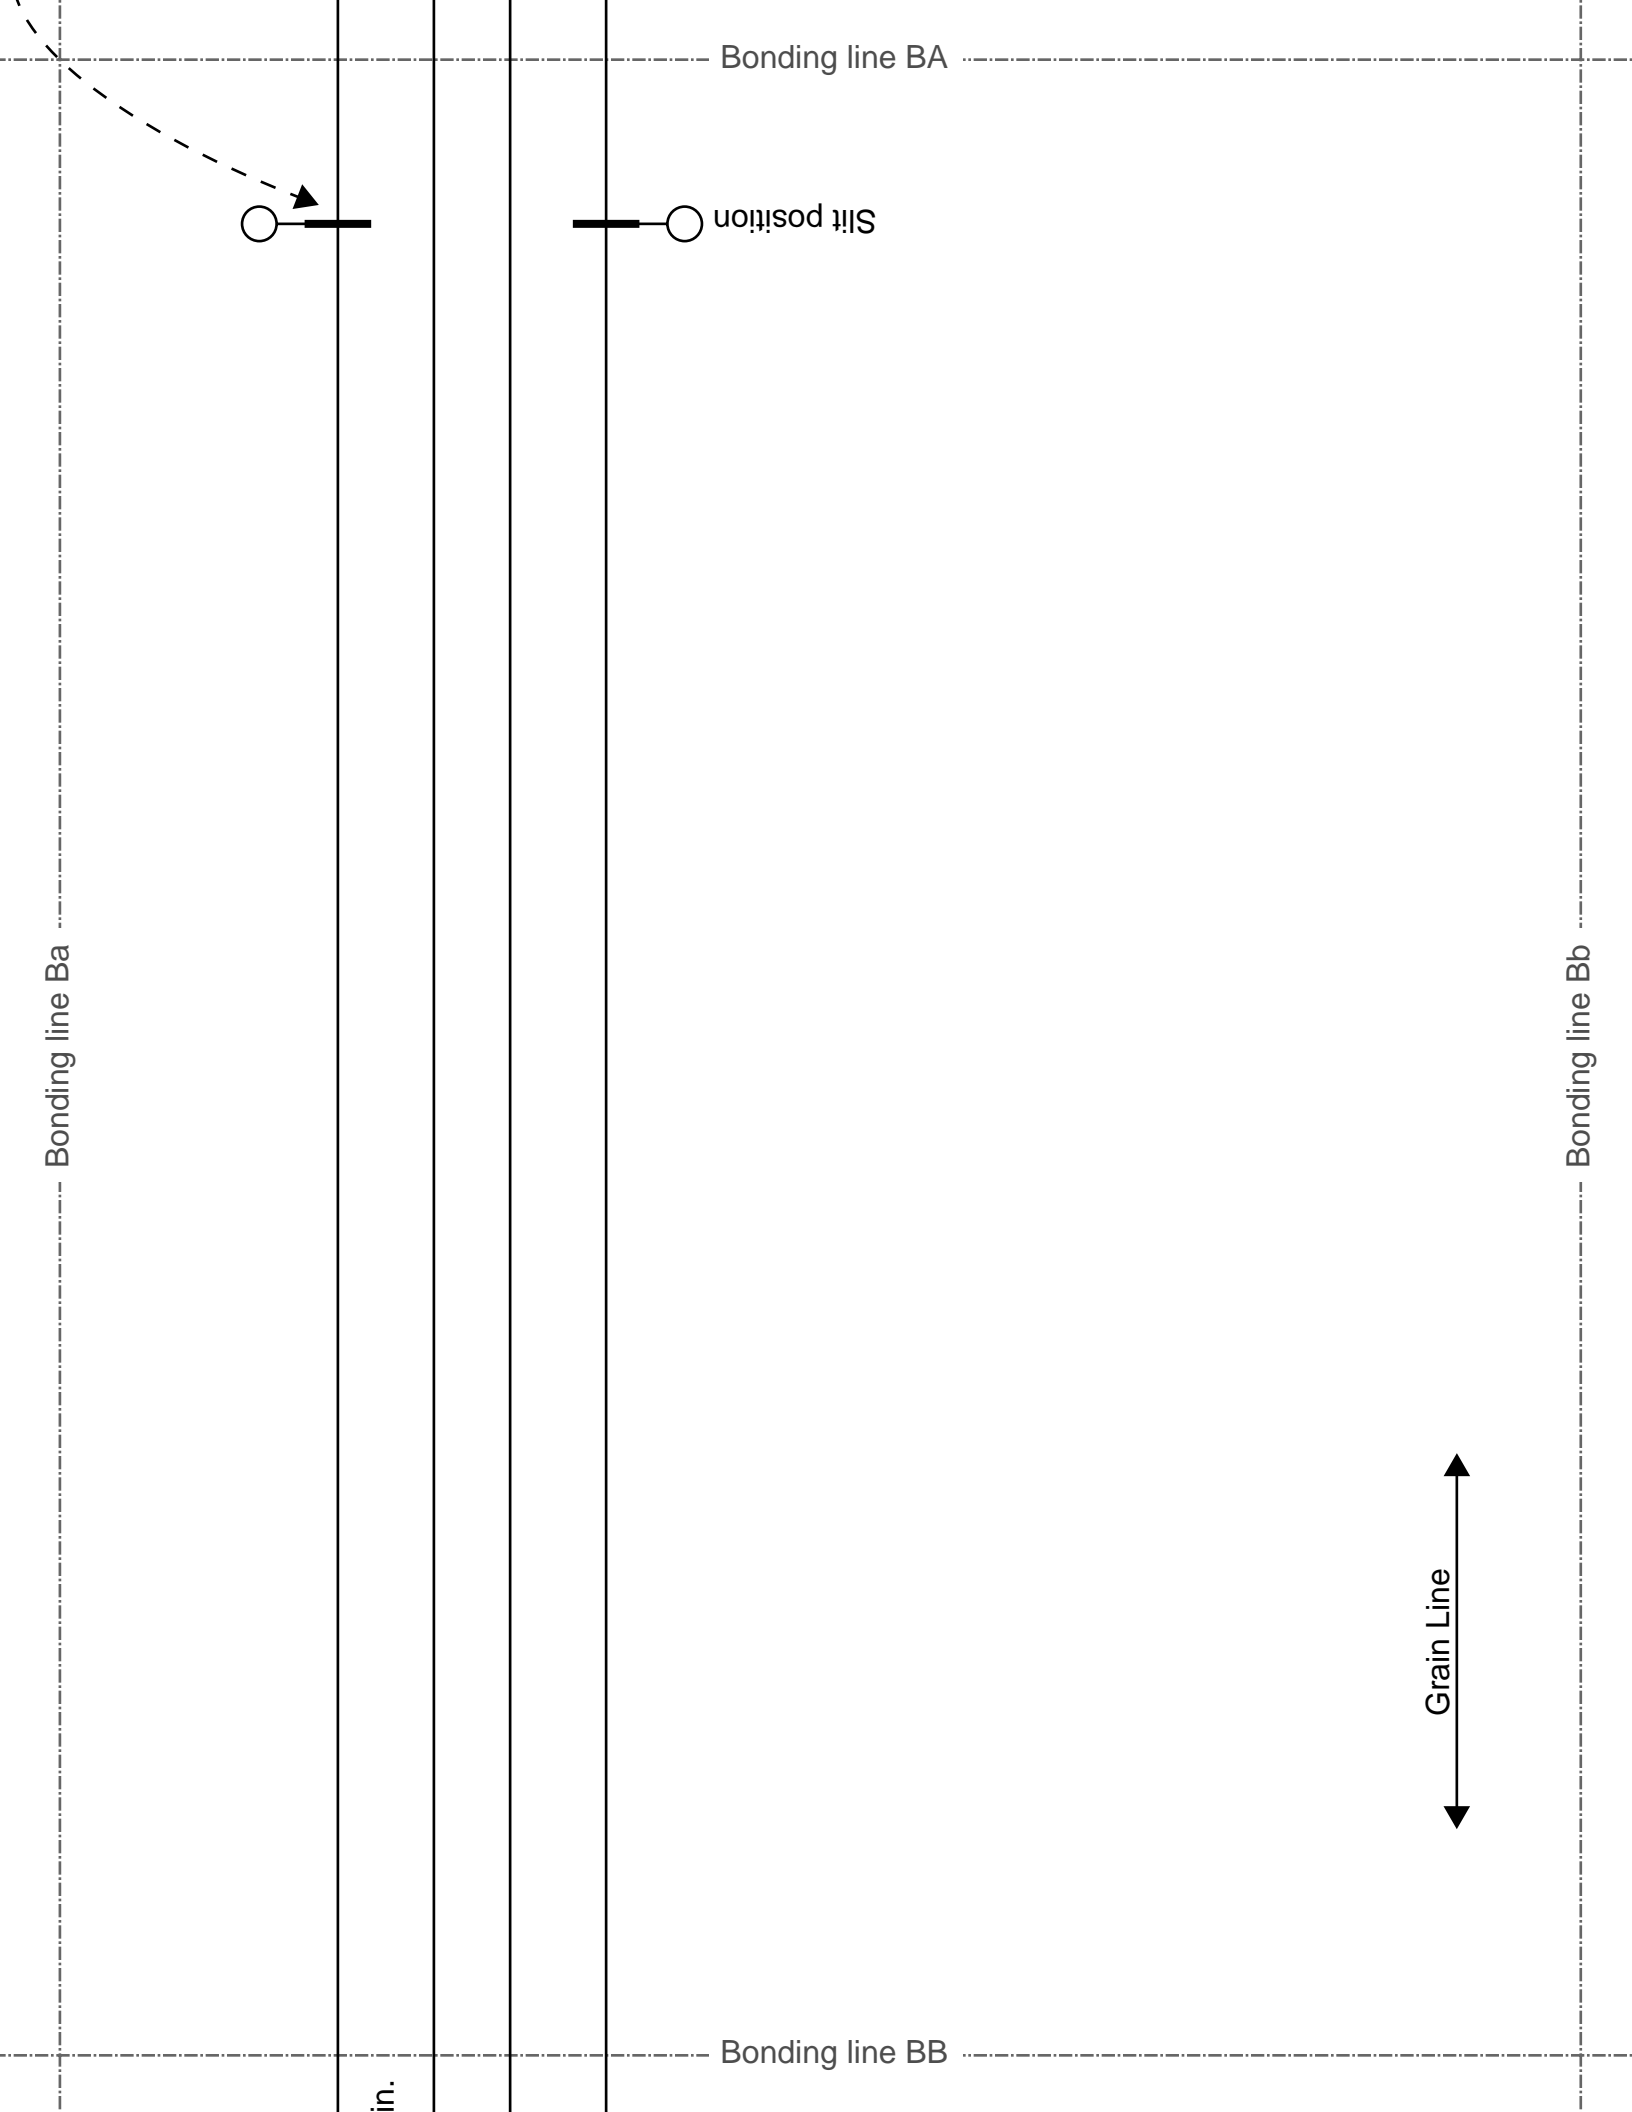

Bonding line Ba

Bonding line AB

Bonding line AB

Tshirt
Back Body
one sheets

LADIES **M**
size

Bonding line Ca

Bonding line AC

Bonding line AC

Bonding line Ca

Seam allowance 1/2in.

Seam allowance 1/2in.

Bonding line BB

Bonding line BC

Tshirt
 Front Body
 one sheets

Bonding line Cb

Bonding line BC

Bonding line Da

Bonding line Db

Position

Bonding line BD

Bonding line BD

Bonding line Ea

Bonding line Eb

Bonding line Ab