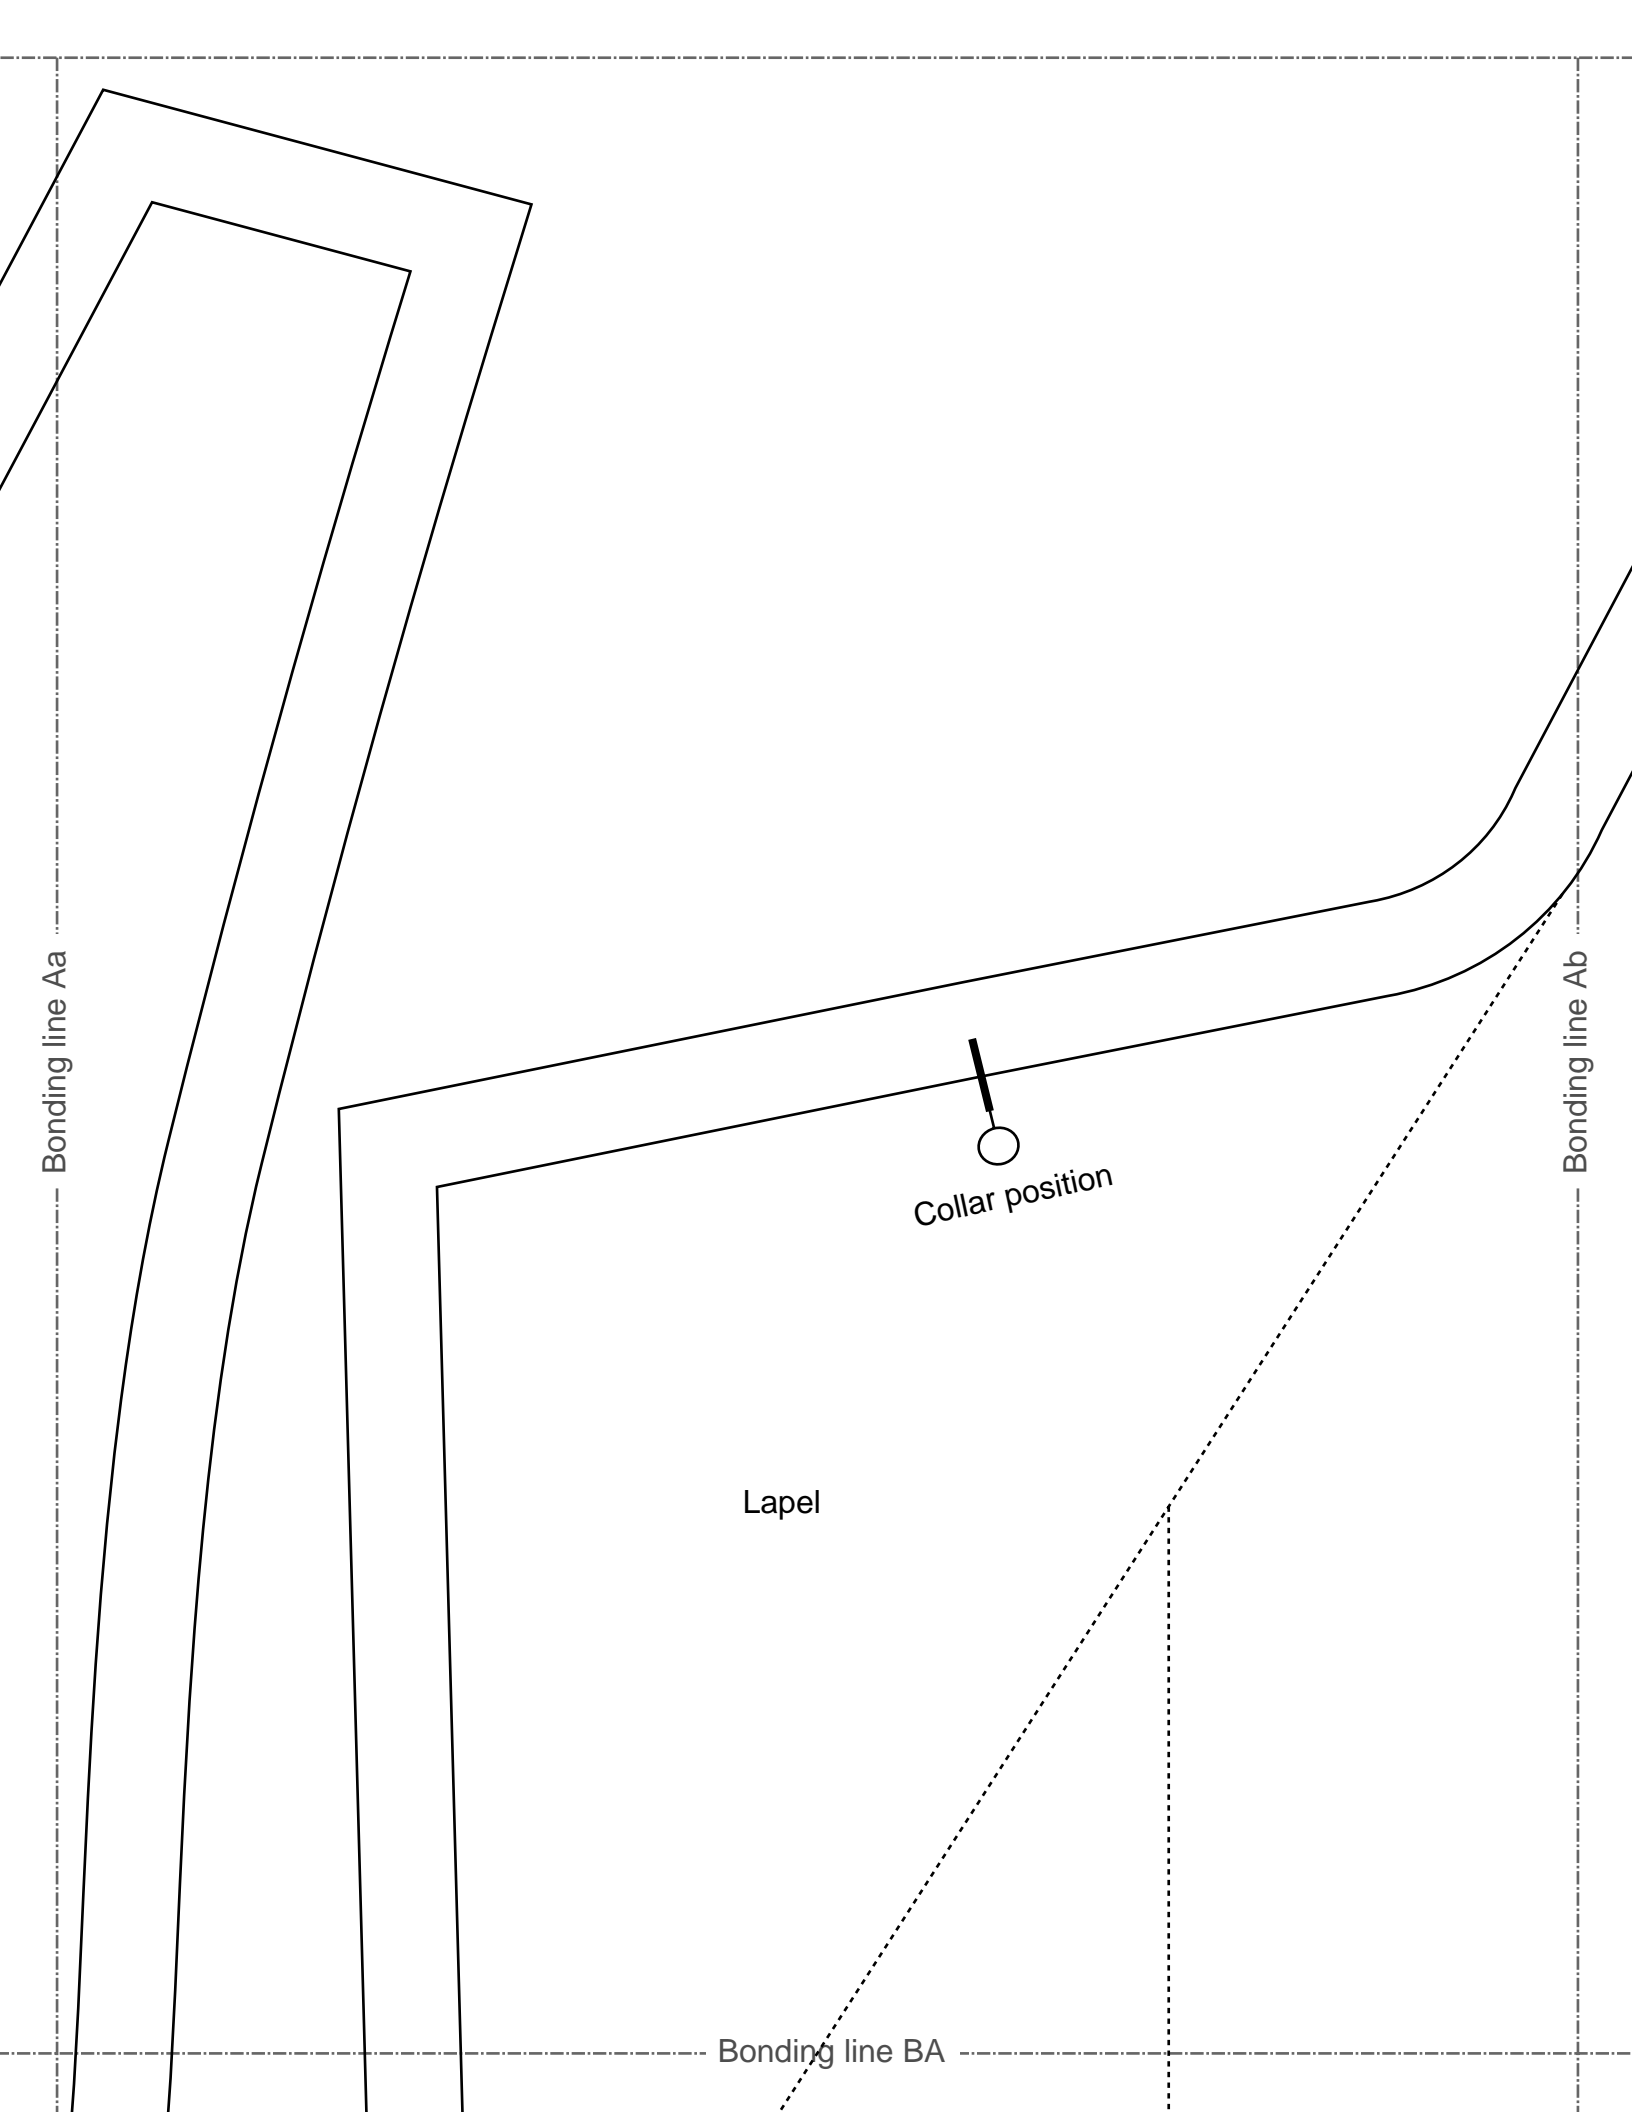

Bonding line AA

Bonding line Ba

LADIES'  size M

Trenchcoat
Front body facing
two sheets

Front body facing
two sheets
Fusible interlining
two sheets

Bonding line AC

Bonding line Ca

Bonding line AC

Bonding line Da

Bonding line AD

Bonding line AD

Seam allowance 1/2in.

Seam

Bonding line E

Bonding line AE

Bonding line Aa

Bonding line Ab

Collar position

Lapel

Bonding line BA

Bonding line Ba

Bonding line BA

Button & Button Hole Position

Bonding line Bb