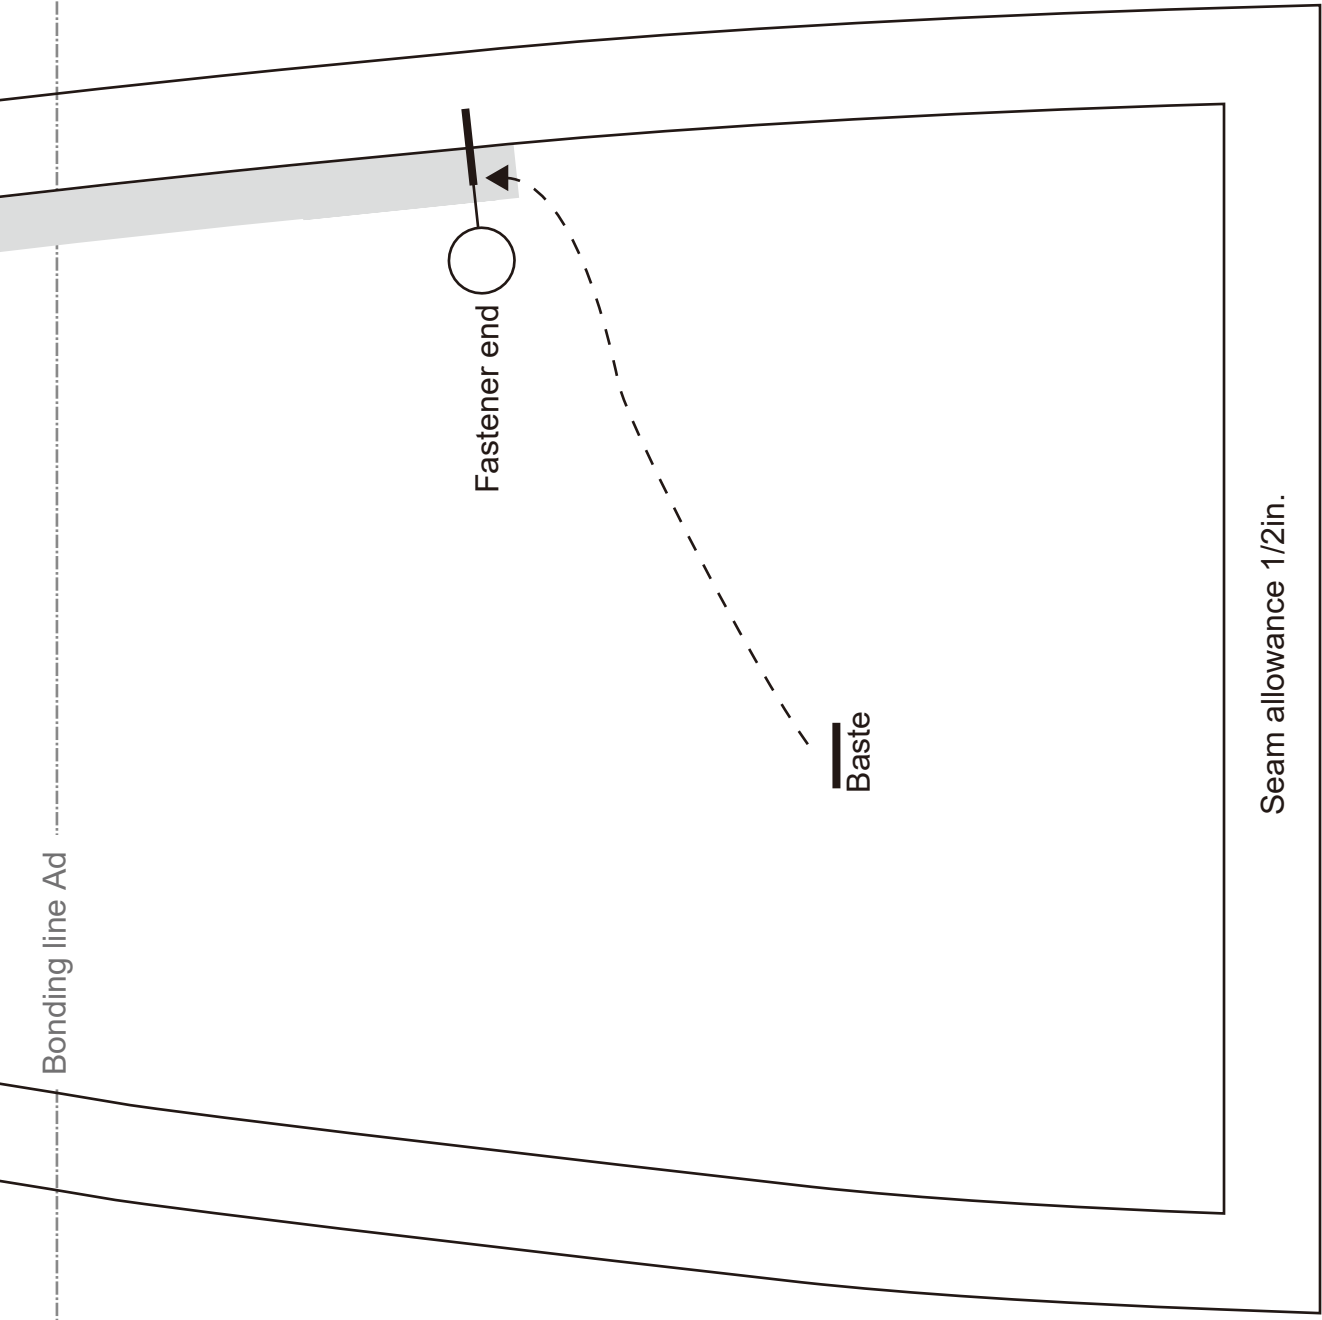

Bonding line Ad