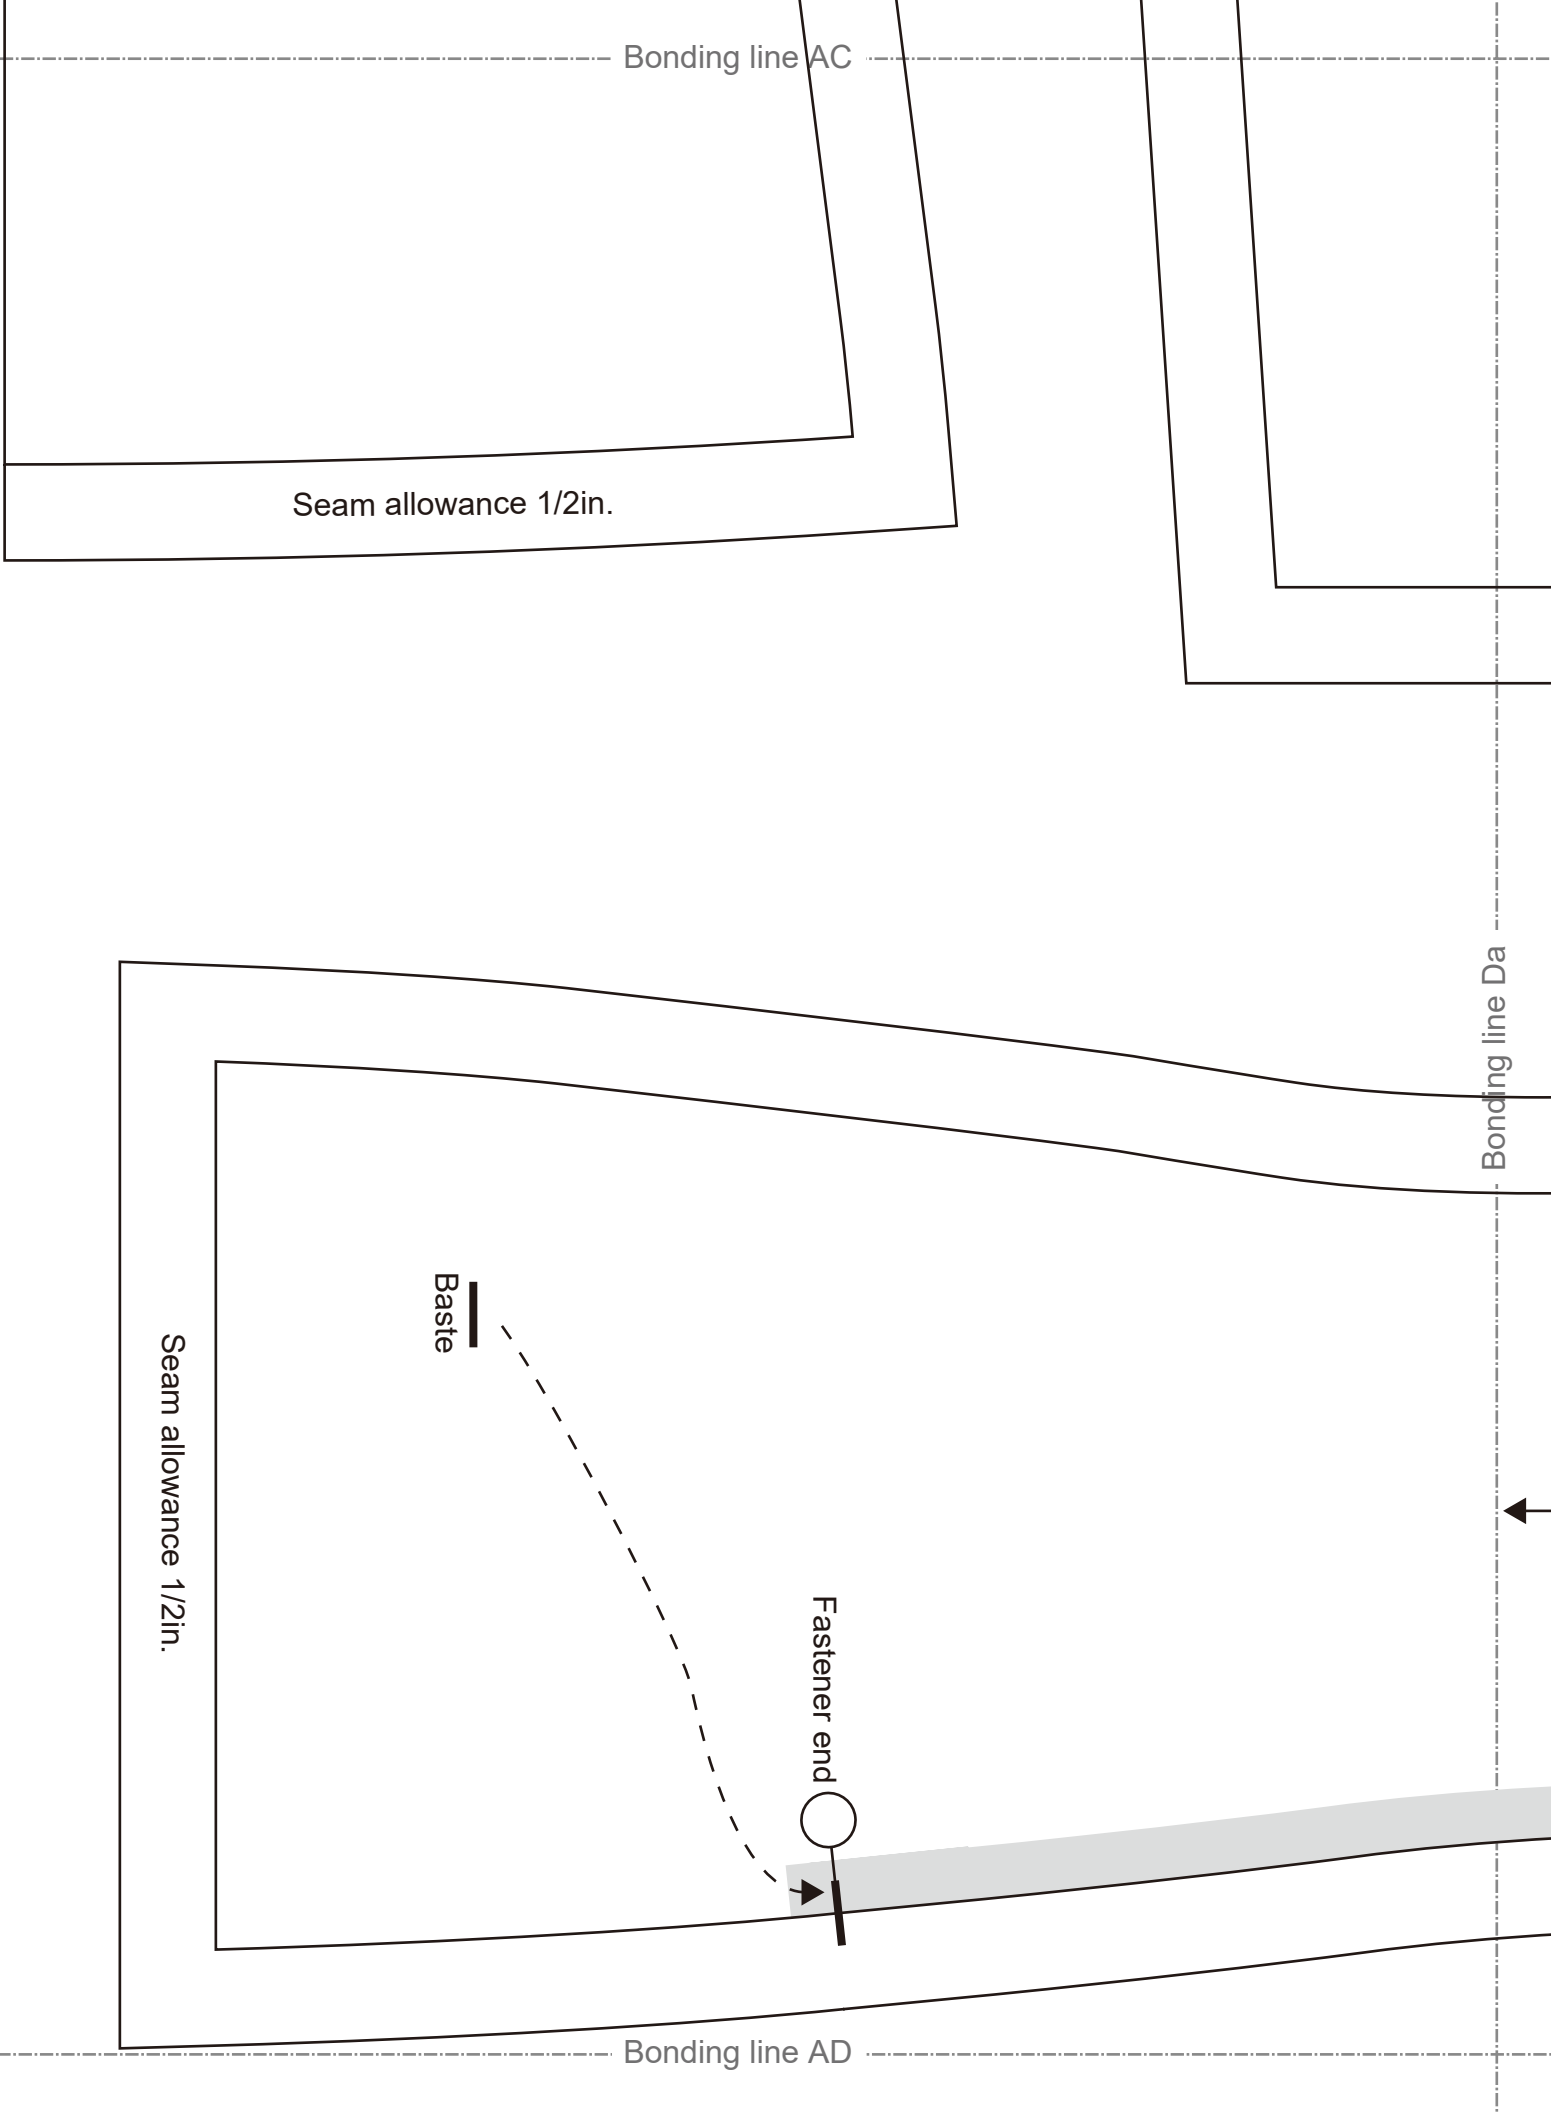

Bonding line AC

Seam allowance 1/2in.

Bonding line Da

Seam allowance 1/2in.

Baste

Fastener end

Bonding line AD