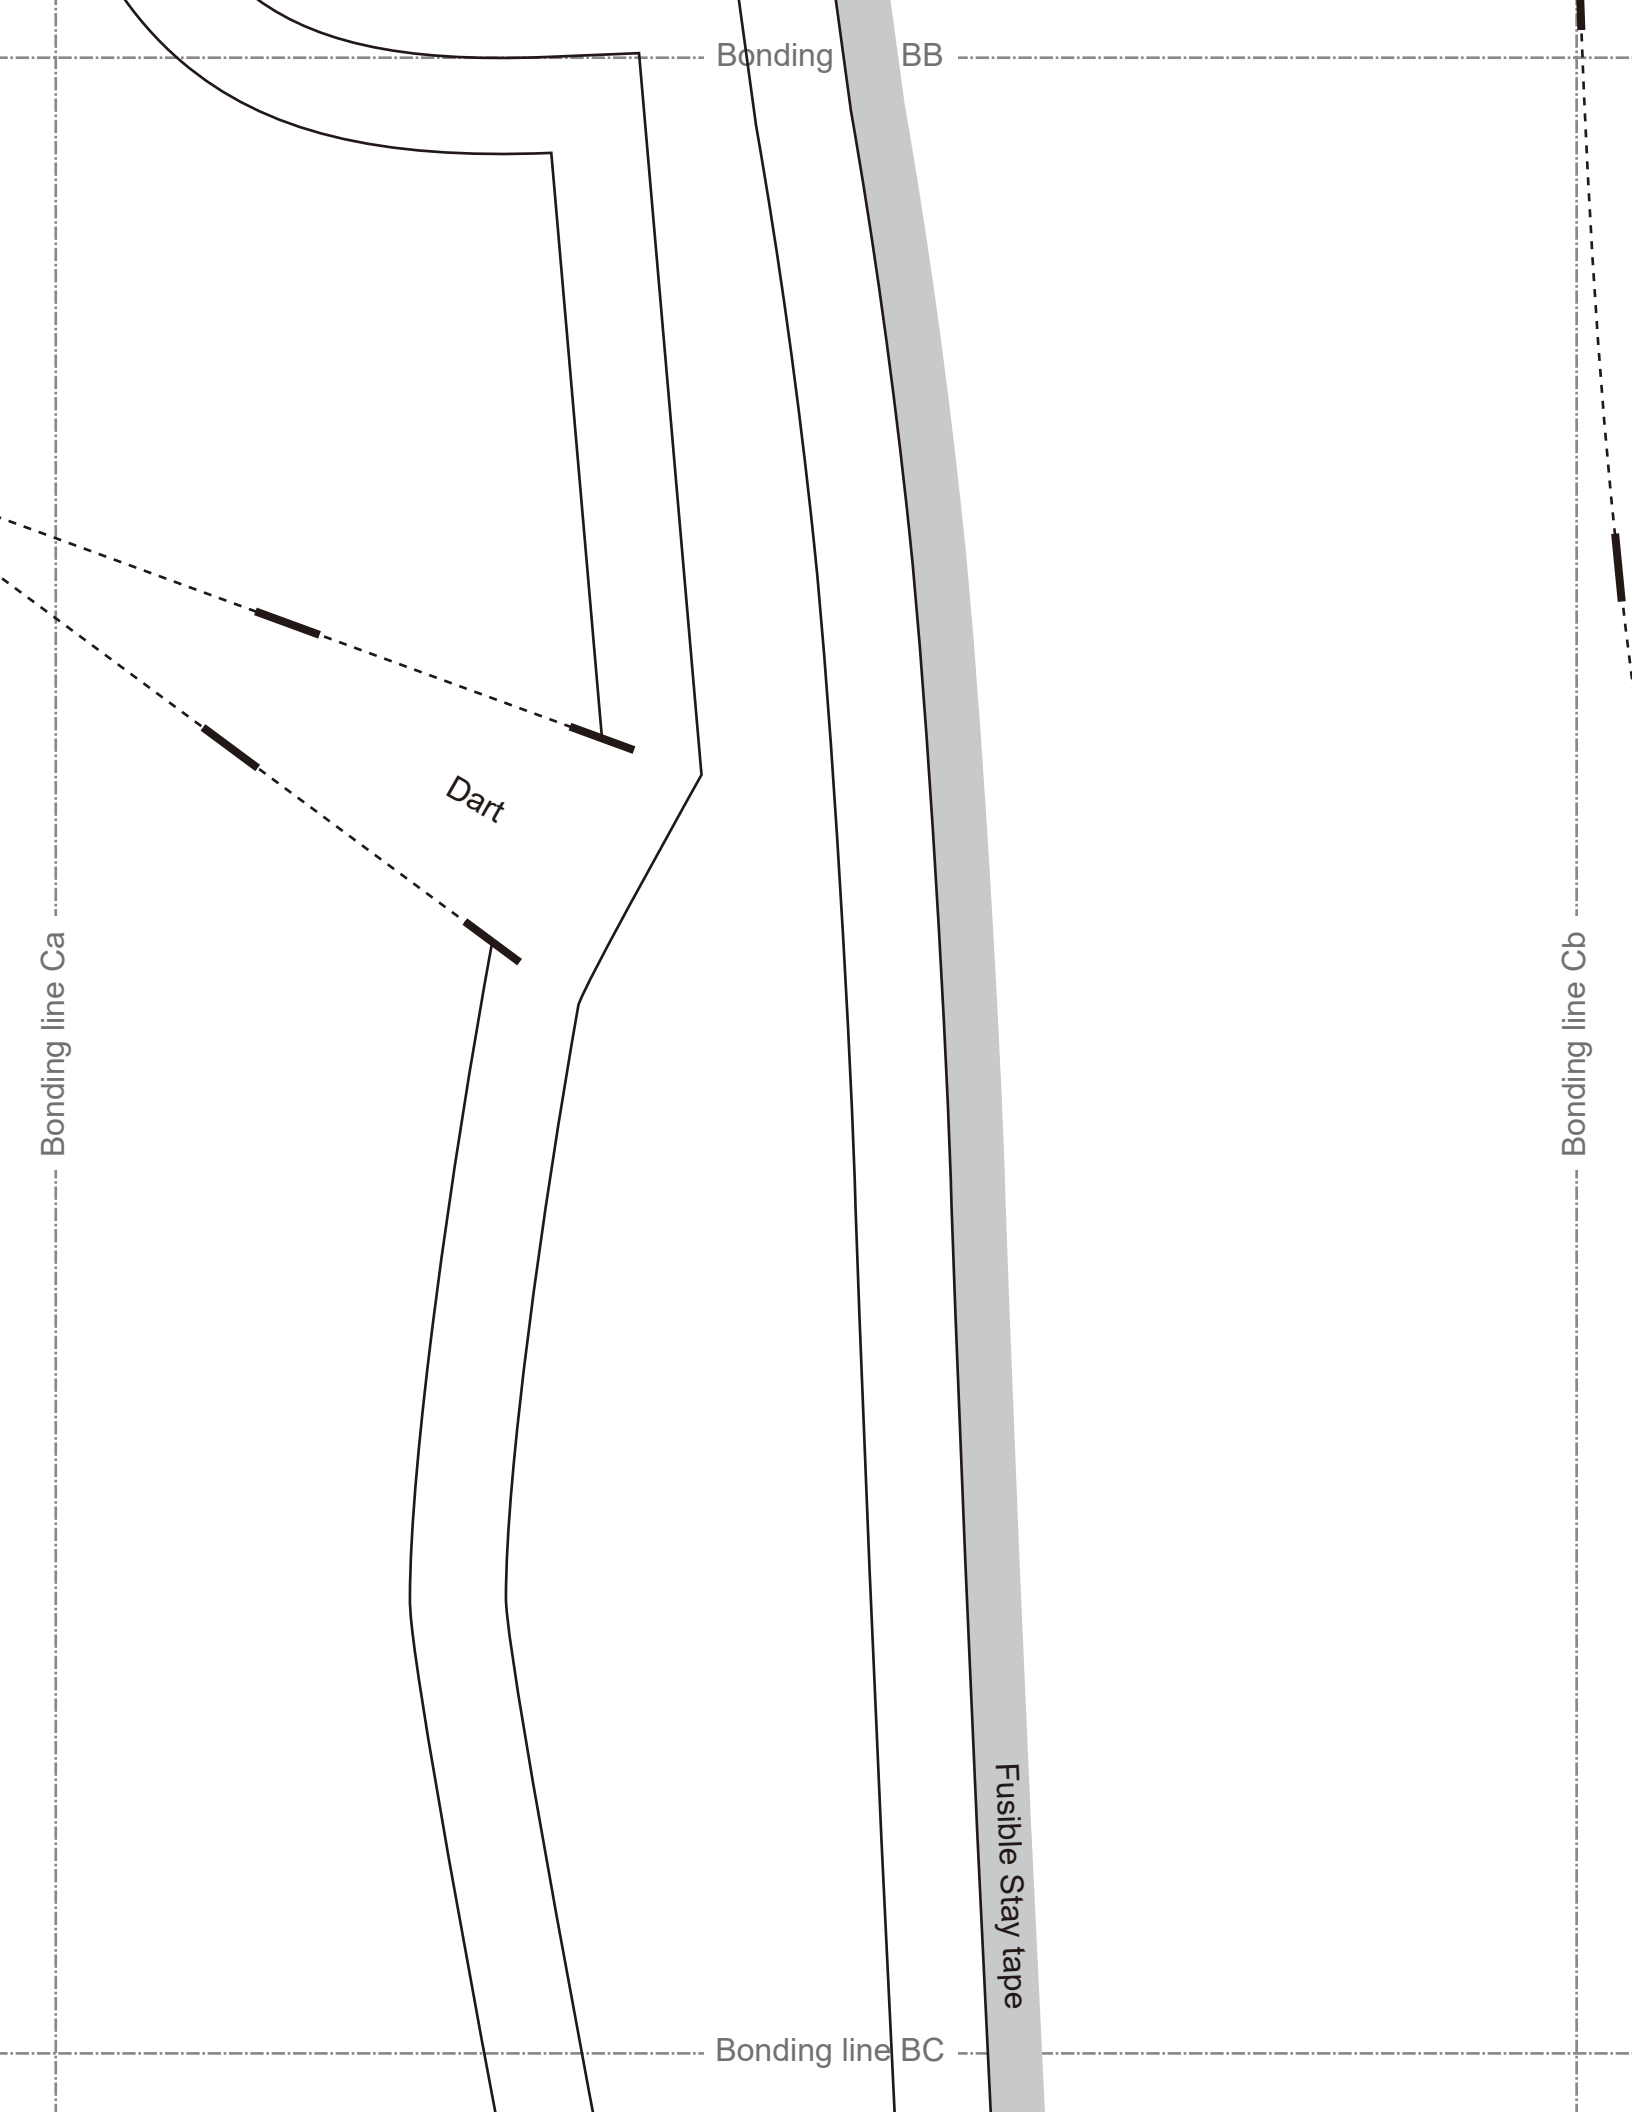

Bonding line AD

One Piece Dress
Front body

Bonding line AD

One Piece Dress

Front body
one sheets

Bonding line Ea

Seam allowance 1/2in

Bonding line AE

Bonding line Aa

Bonding line Ab

allowance 1/2 in.

Dress
body
sets

Bonding line BA

Bonding line BA

Bonding line Ba

Bonding line Bb

Bonding BB

Fastener end

Bonding line BC

Bonding line Da

Facing Line

Bonding line Db

Bonding line BD

F

Bonding line BD

Seam allow

Bonding line Ea

Bonding line Eb

Distance 1/2in.

Bonding line BE

LADIES

One Piece Dress
Back body
two sheets