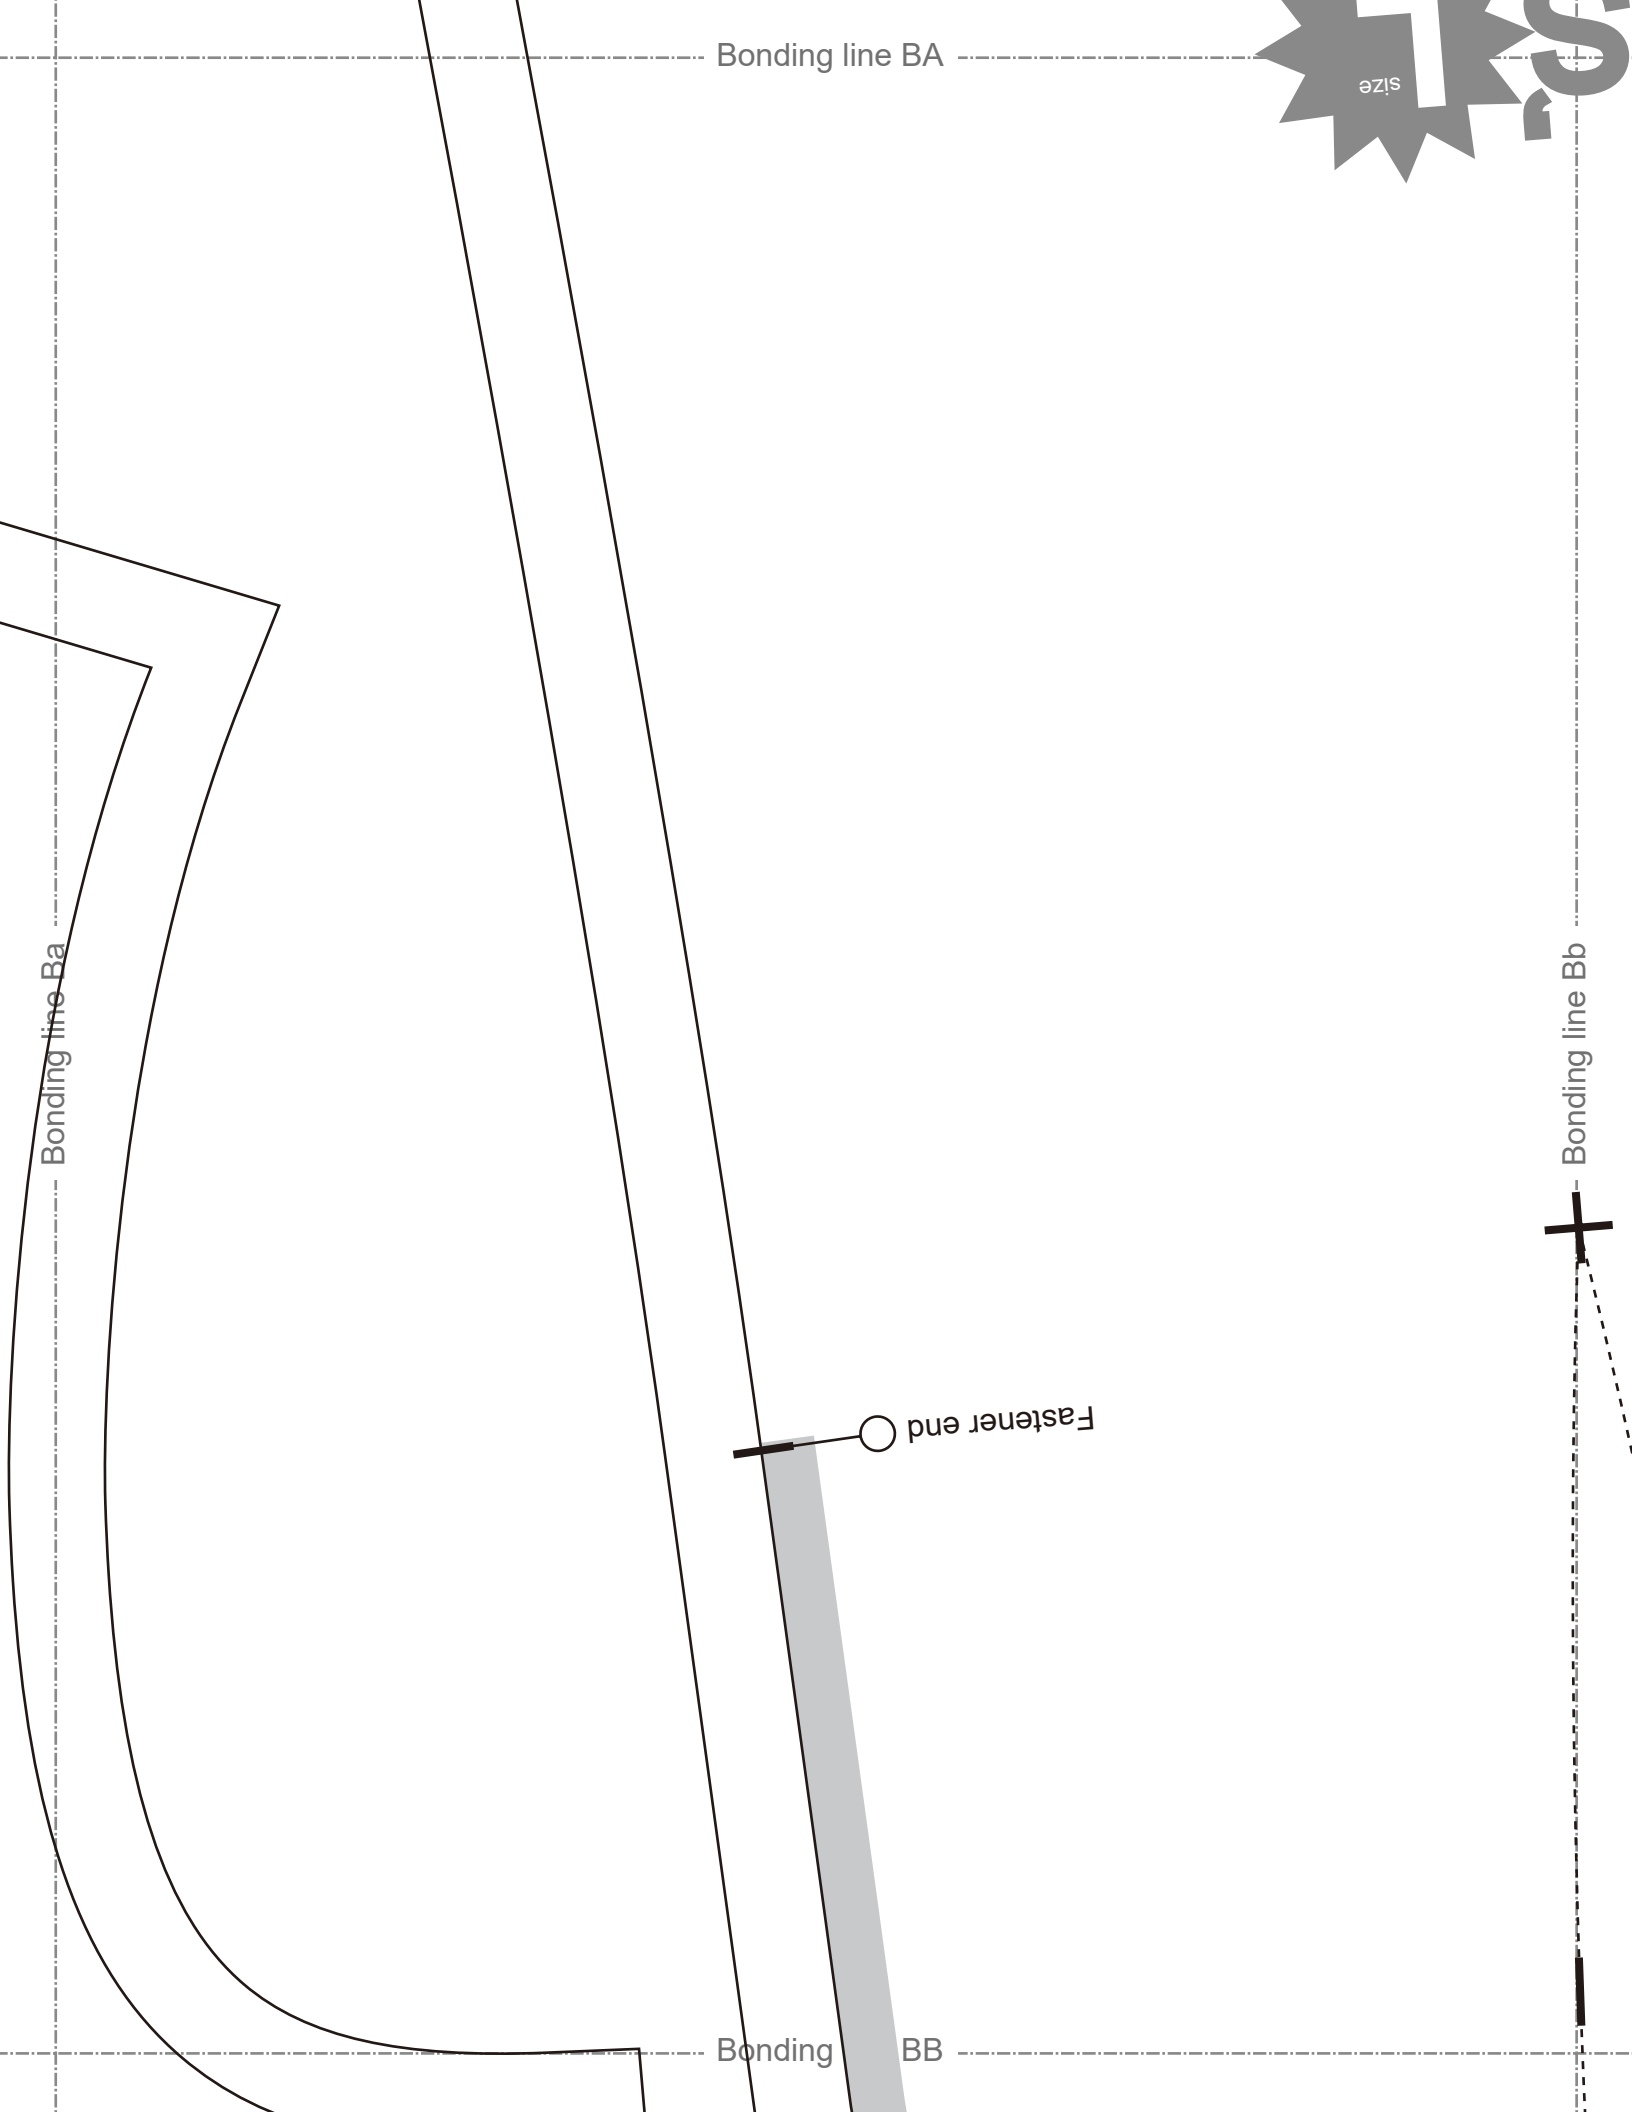

Bonding line AD

One Piece Dress
Front body

Bonding line AD

One Piece Dress

Front body
one sheets

Bonding line Ea

Seam allowance 1/2in

Bonding line AE

Bonding line Aa

Bonding line Ab

allowance 1/2 in.

Dress
body
sets

Bonding line BA

Bonding line BA

Bonding line Ba

Bonding line Bb

Bonding BB

Fastener end

Bonding line BC

Bonding line Da

Facing Line

Bonding line Db

Bonding line BD

F

Bonding line BD

Seam allow

Bonding line Ea

Bonding line Eb

Distance 1/2in.

Bonding line BE

LADIES

One Piece Dress
Back body
two sheets