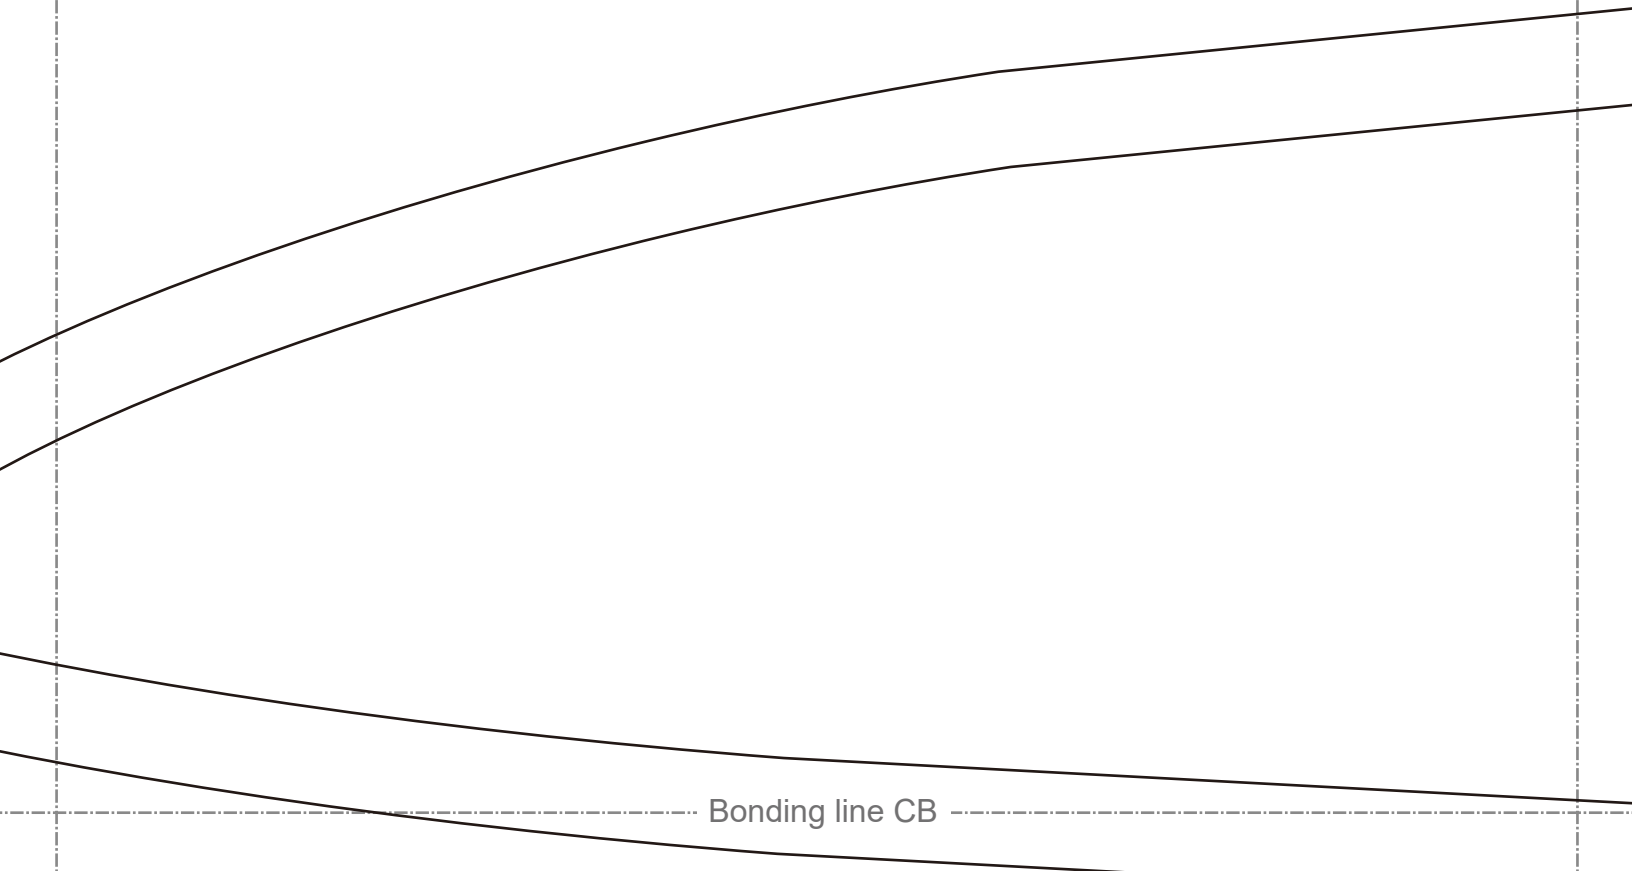

Bonding line CA

Bonding line Bb

Bonding line Bc

Bonding line CB