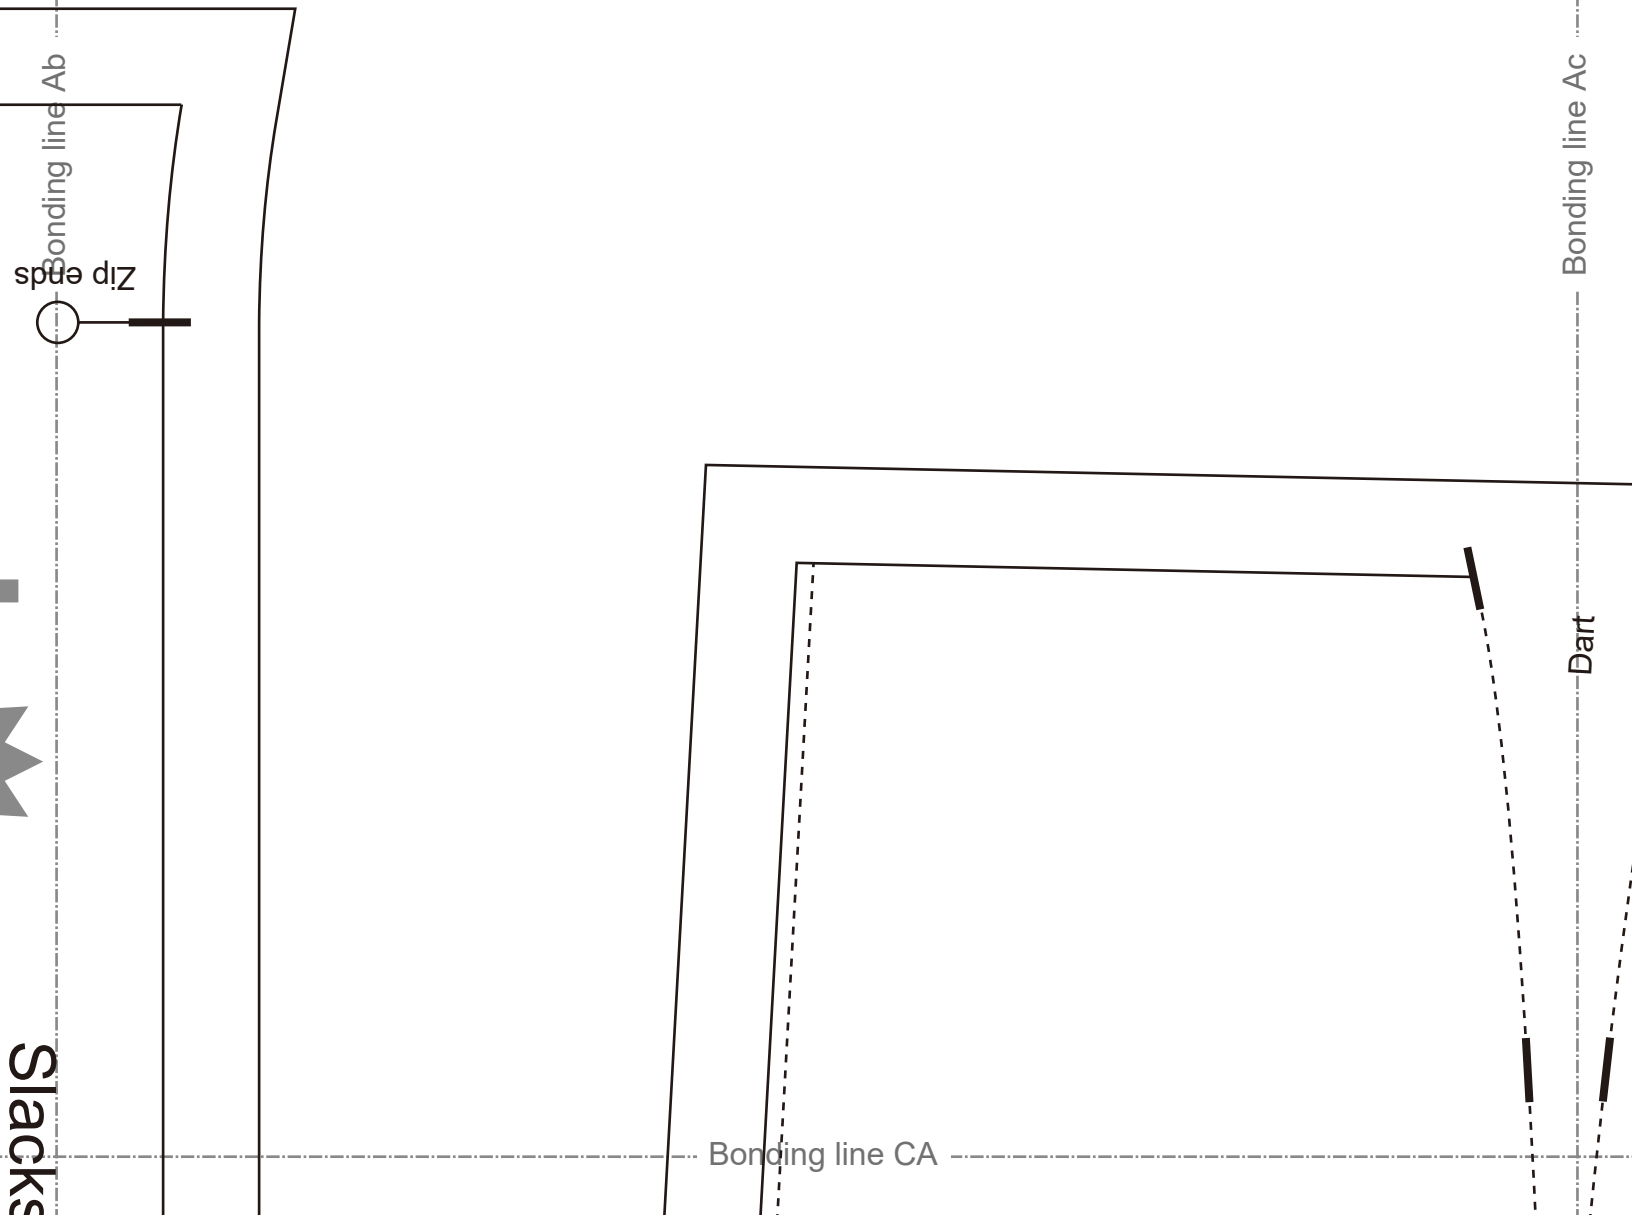

Seam allowance 1/2in.

MEN'S ^{size} L

Zip ends

Slacks
Facing
one sheets
Fusible interlining
one sheets

Grain Line

DRCOS

SITE [http://dr-cos.info\(en\)](http://dr-cos.info(en)) [http://dr-cos.com\(jp\)](http://dr-cos.com(jp))
MAIL info@dr-cos.com
Twitter https://twitter.com/@drcos_com
facebook <https://www.facebook.com/drcoscom>

Bonding line BE

Bonding line Eb

Seam allowance 1/2in.

S
ets
rlining
ets

M

DRCOS
SITE <http://dr-cos.info/en> <http://dr-cos.com/jp>
MAIL info@dr-cos.com
Twitter [@drcos_com](https://twitter.com/@drcos_com)
facebook <https://www.facebook.com/drcoscom>