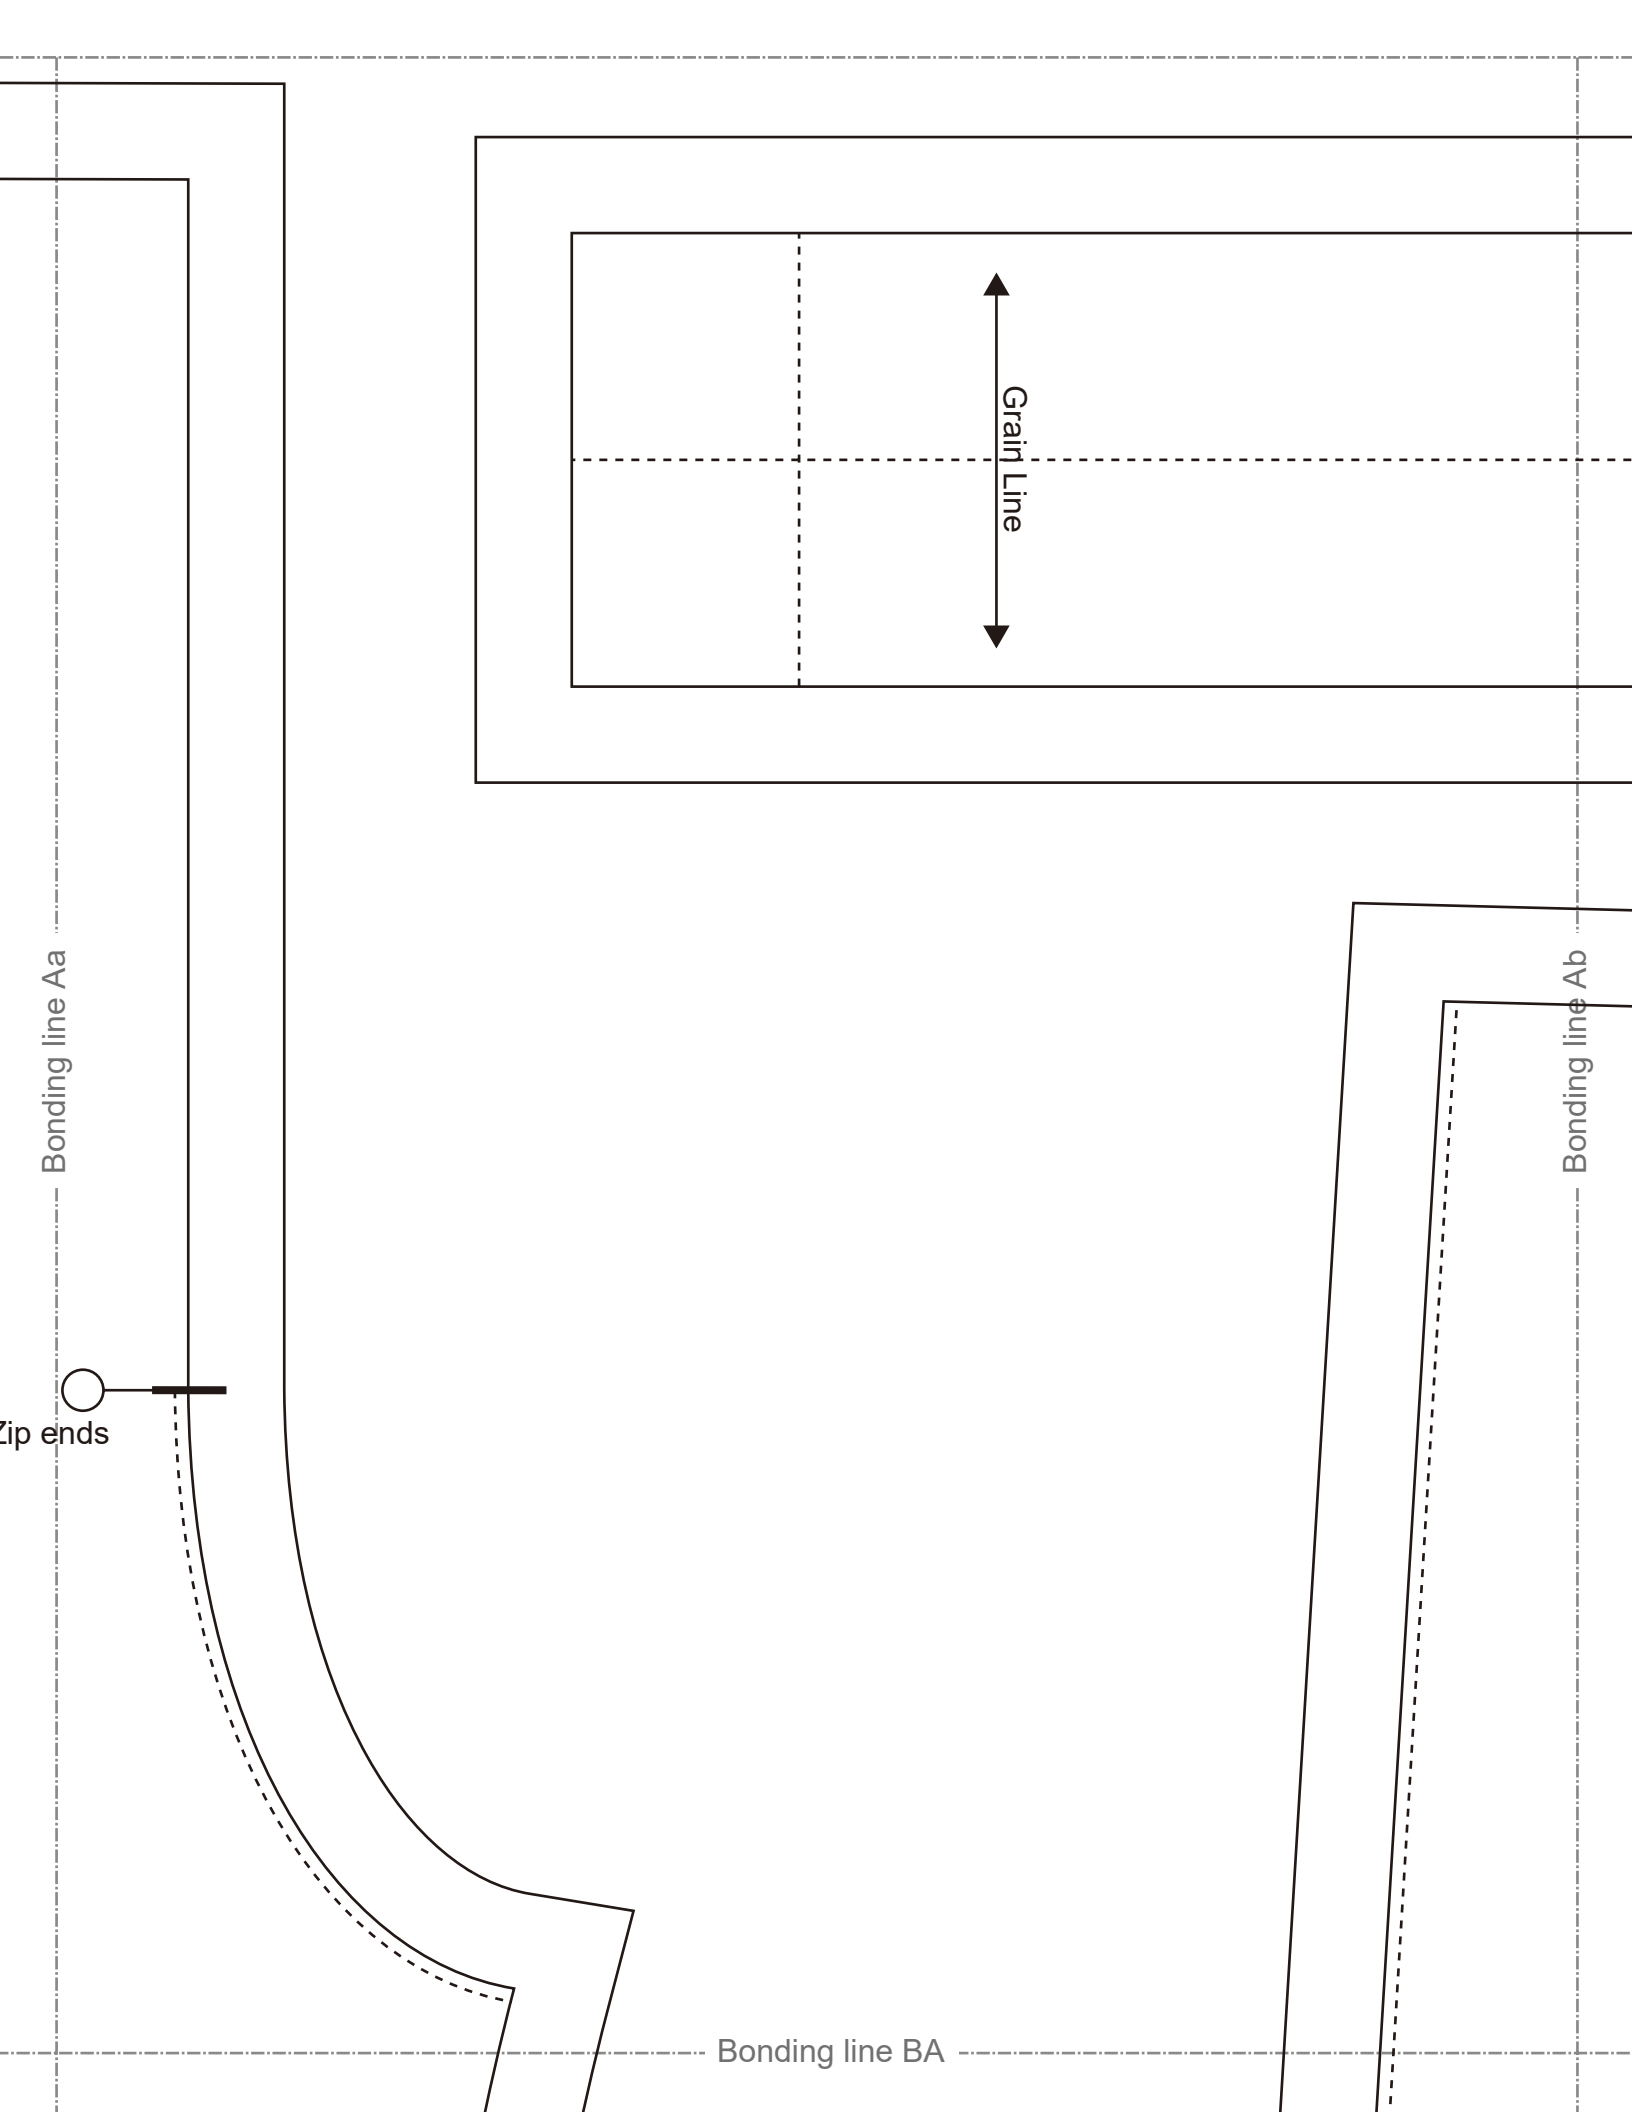

Bonding line AA

Children's size 10

Slacks
Front Body
two sheets

Bonding line Ba

Bonding line AB

Bonding line AB

Bonding line AC

Bonding line Ca

Seam allowance 1in.

Bonding line Da

Bonding line AD

Bonding line BA

Bonding line Ba

Bonding line Bb

wance 1/2in.

Bonding line BB

Ch

Bonding line Ca

Bonding line BB

Bonding line Cb

Seam allowance 1

Seam allowance 1/2in.

Bonding line BC

OS
http://dr-cos.com.jp
@drcos_com
book.com/drcoscom