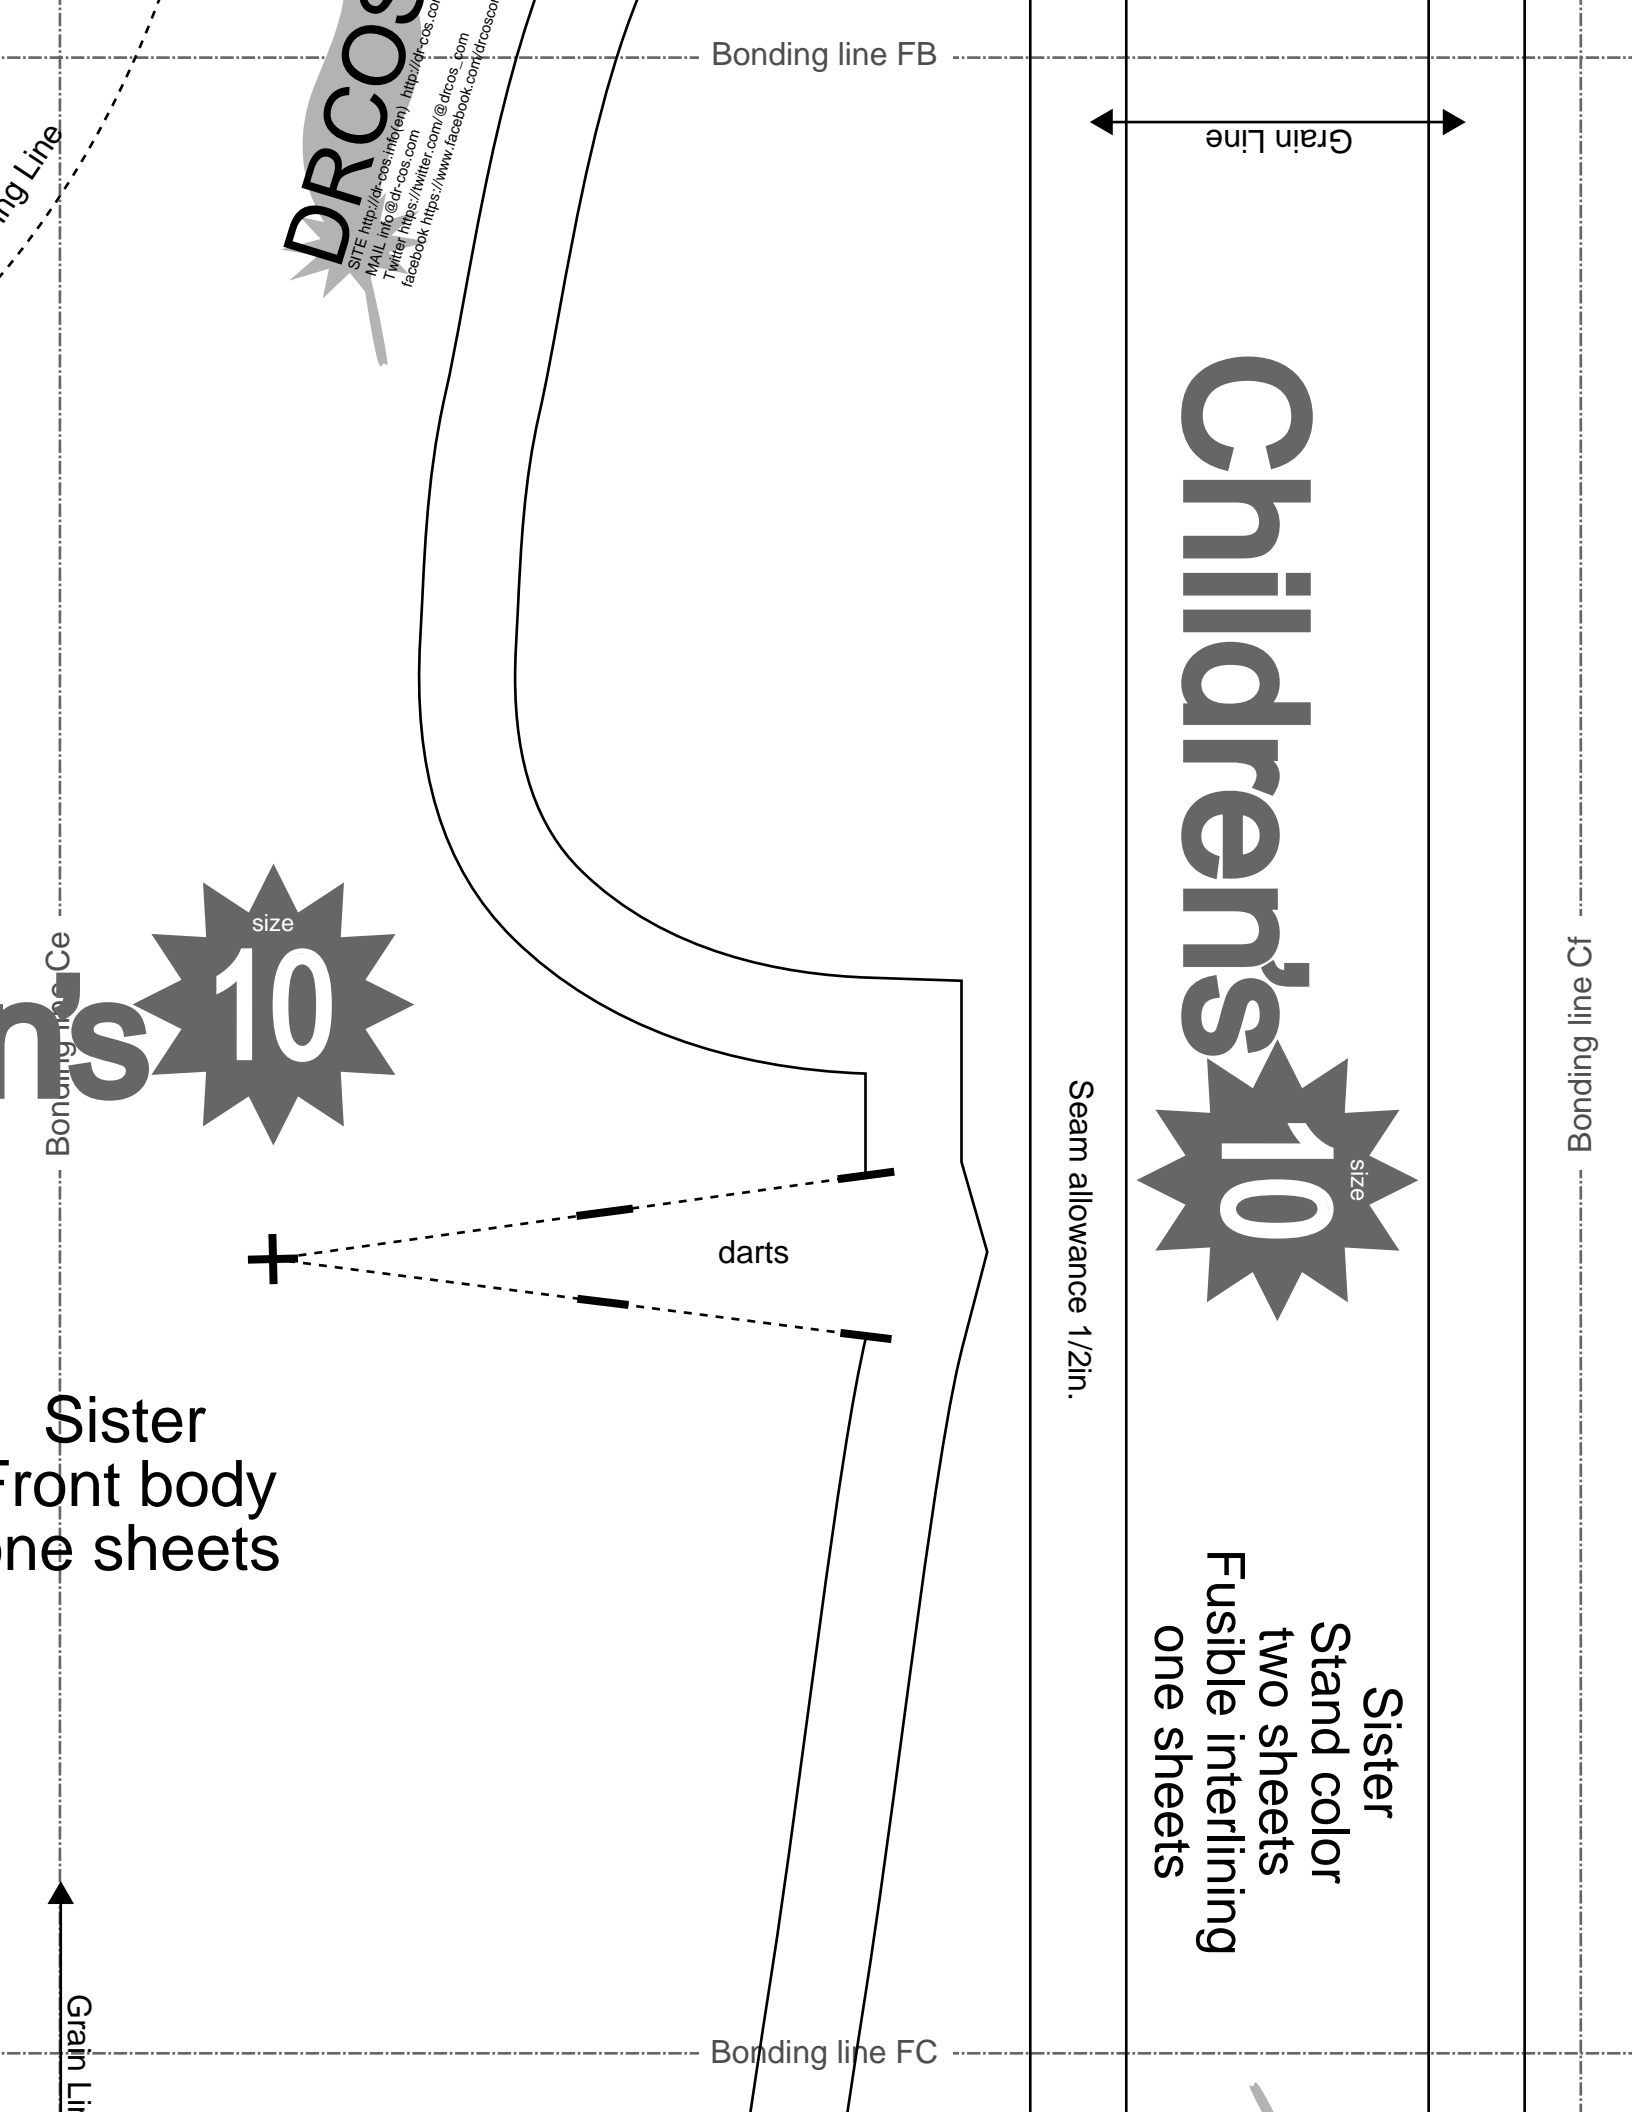

DRCOS
SITE <http://drcos.info/en> <http://drcos.com>
MAIL info@drcos.com
Twitter <https://twitter.com/drcos>
Facebook <https://www.facebook.com/drcos.com/>

Bonding Line

Bonding line FB

Grain Line

Bonding line Ce

size

10

darts

Seam allowance 1/2in.

Sister
Front body
one sheets

Sister
Stand color
two sheets
Fusible interlining
one sheets

Bonding line FC

Grain Line

Bonding line Cf