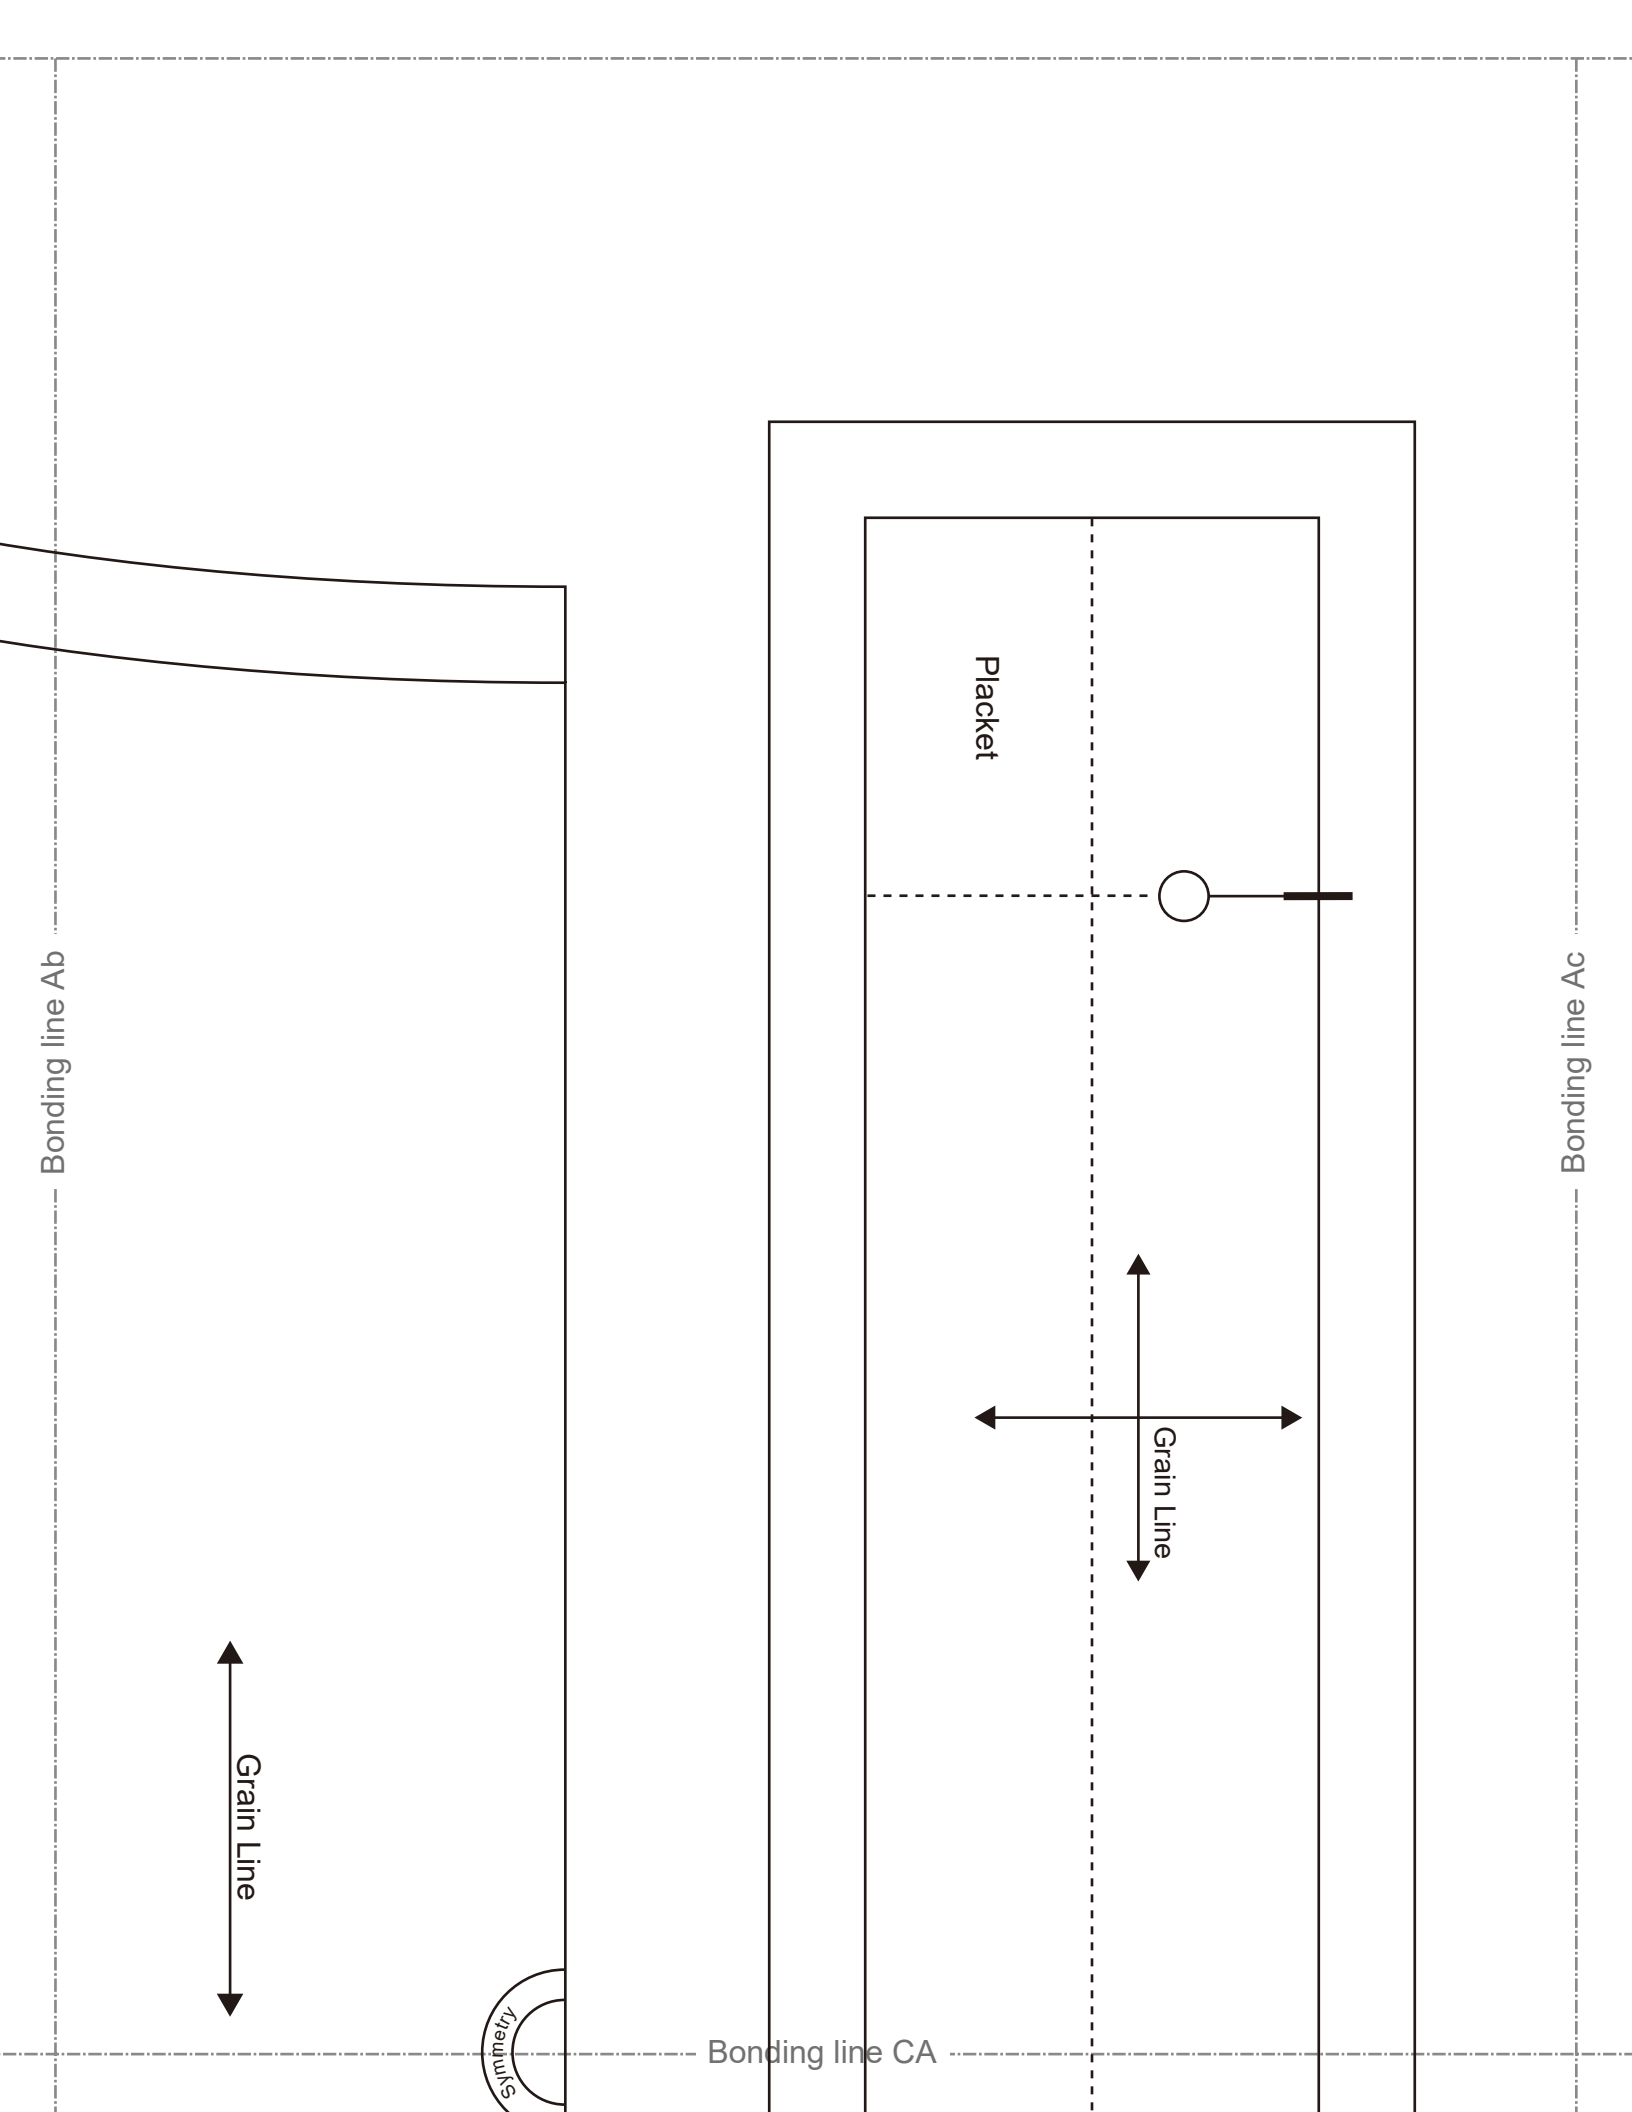

Bonding line AA

Bonding line Ba

Bonding line AB

Bonding line Aa

Fusible Stay tape

Bonding line Ab

Fastener end

Waste

## Short Flared Skirt Body two sheets

Bonding line BA

Bonding line Ba

Bonding line Bb

Seam allowance 1/2in.

Bonding line Ab

Grain Line

Symmetry

Bonding line CA

Placket

Grain Line

Bonding line Ac

Symmetry

Bonding line CA

Short Flared Skirt  
Belt  
one sheets  
Fusible interlining  
one sheets

Bonding line Bb

11.8in length cut line

13.7in length cut line

Seam allowance 1/2in.

Bonding line CB

Bonding line Bc

Bonding line Cb

Bonding line CB

Bonding line Cc