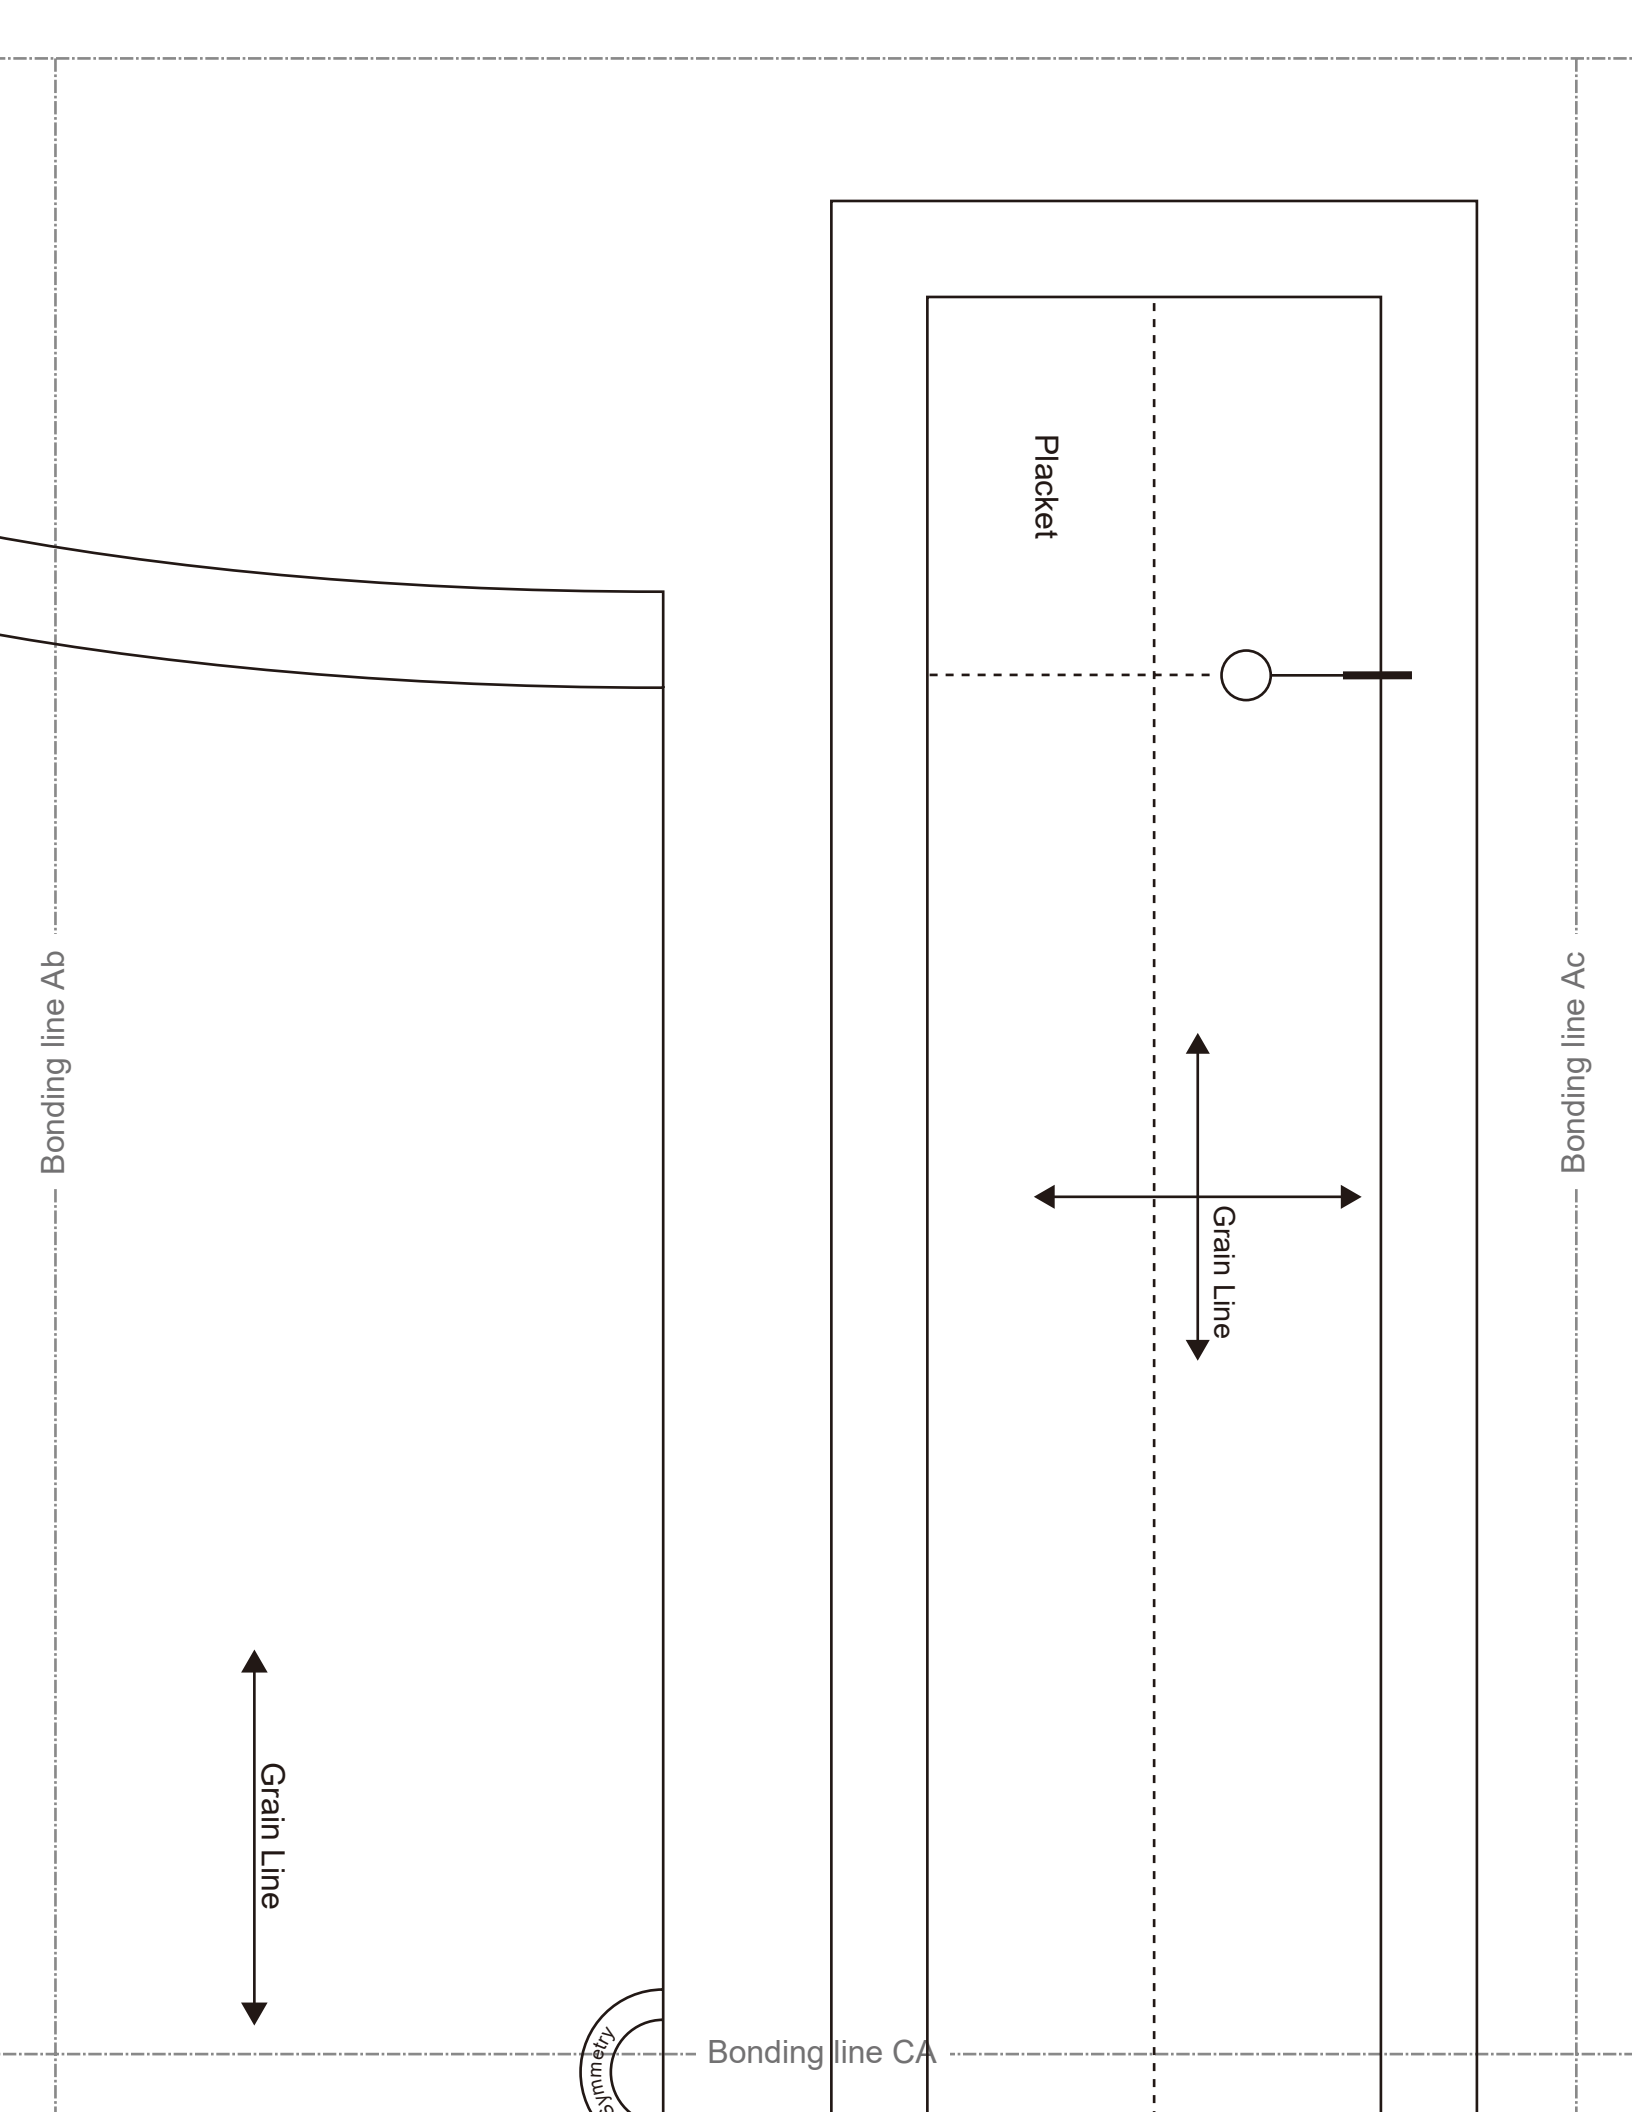

Bonding line Aa

Fastener

Baste

Bonding line AA

Bonding line AA

Bonding line Ba

Bonding line AB

) Fastener end

aste

LADIES' ^{size} M

Short Flared Skirt
Body
two sheets

Bonding line BA

Bonding line Ba

Bonding line Bb

Seam allowance 1/2in.

Bonding line Ab

Grain Line

Symmetry

Bonding line CA

Placket

Grain Line

Bonding line Ac

**Short Flared Skirt
Belt**
one sheets
Fusible interlining
one sheets

Seam allowance 1/2in.

Bonding line Cc

Bonding line CC