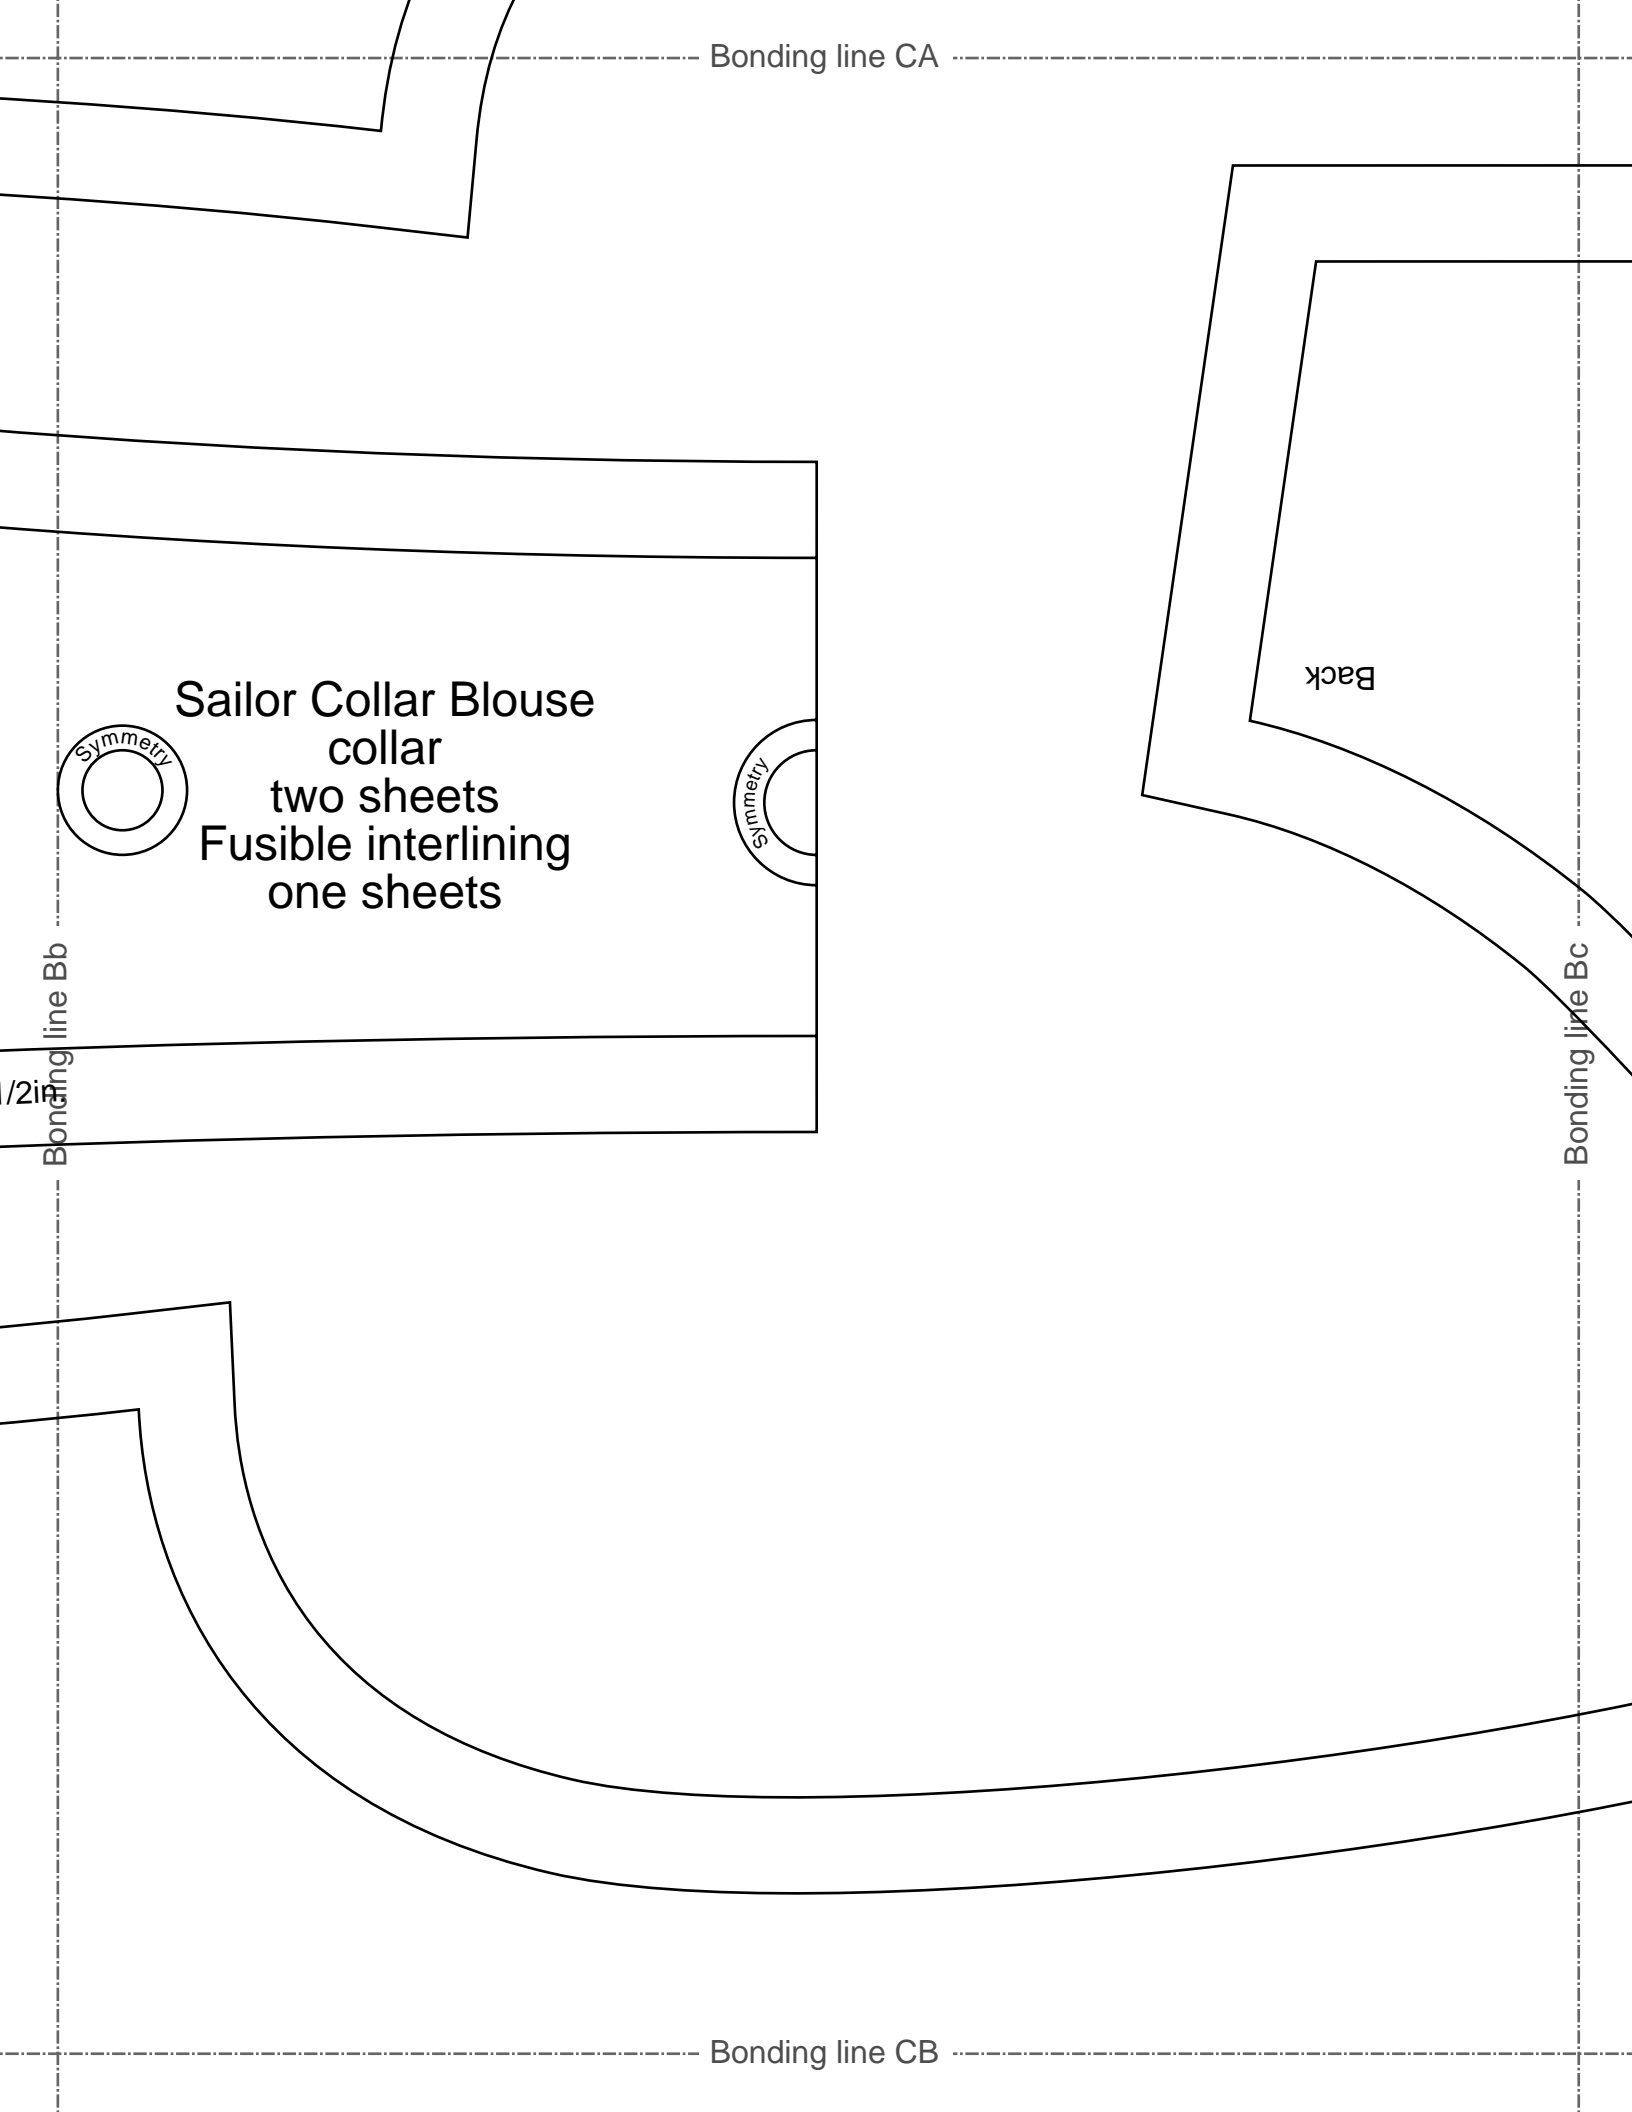

Bonding line CA

Sailor Collar Blouse
collar
two sheets
Fusible interlining
one sheets

Back

Bonding line Bb

Bonding line Bc

Bonding line CB