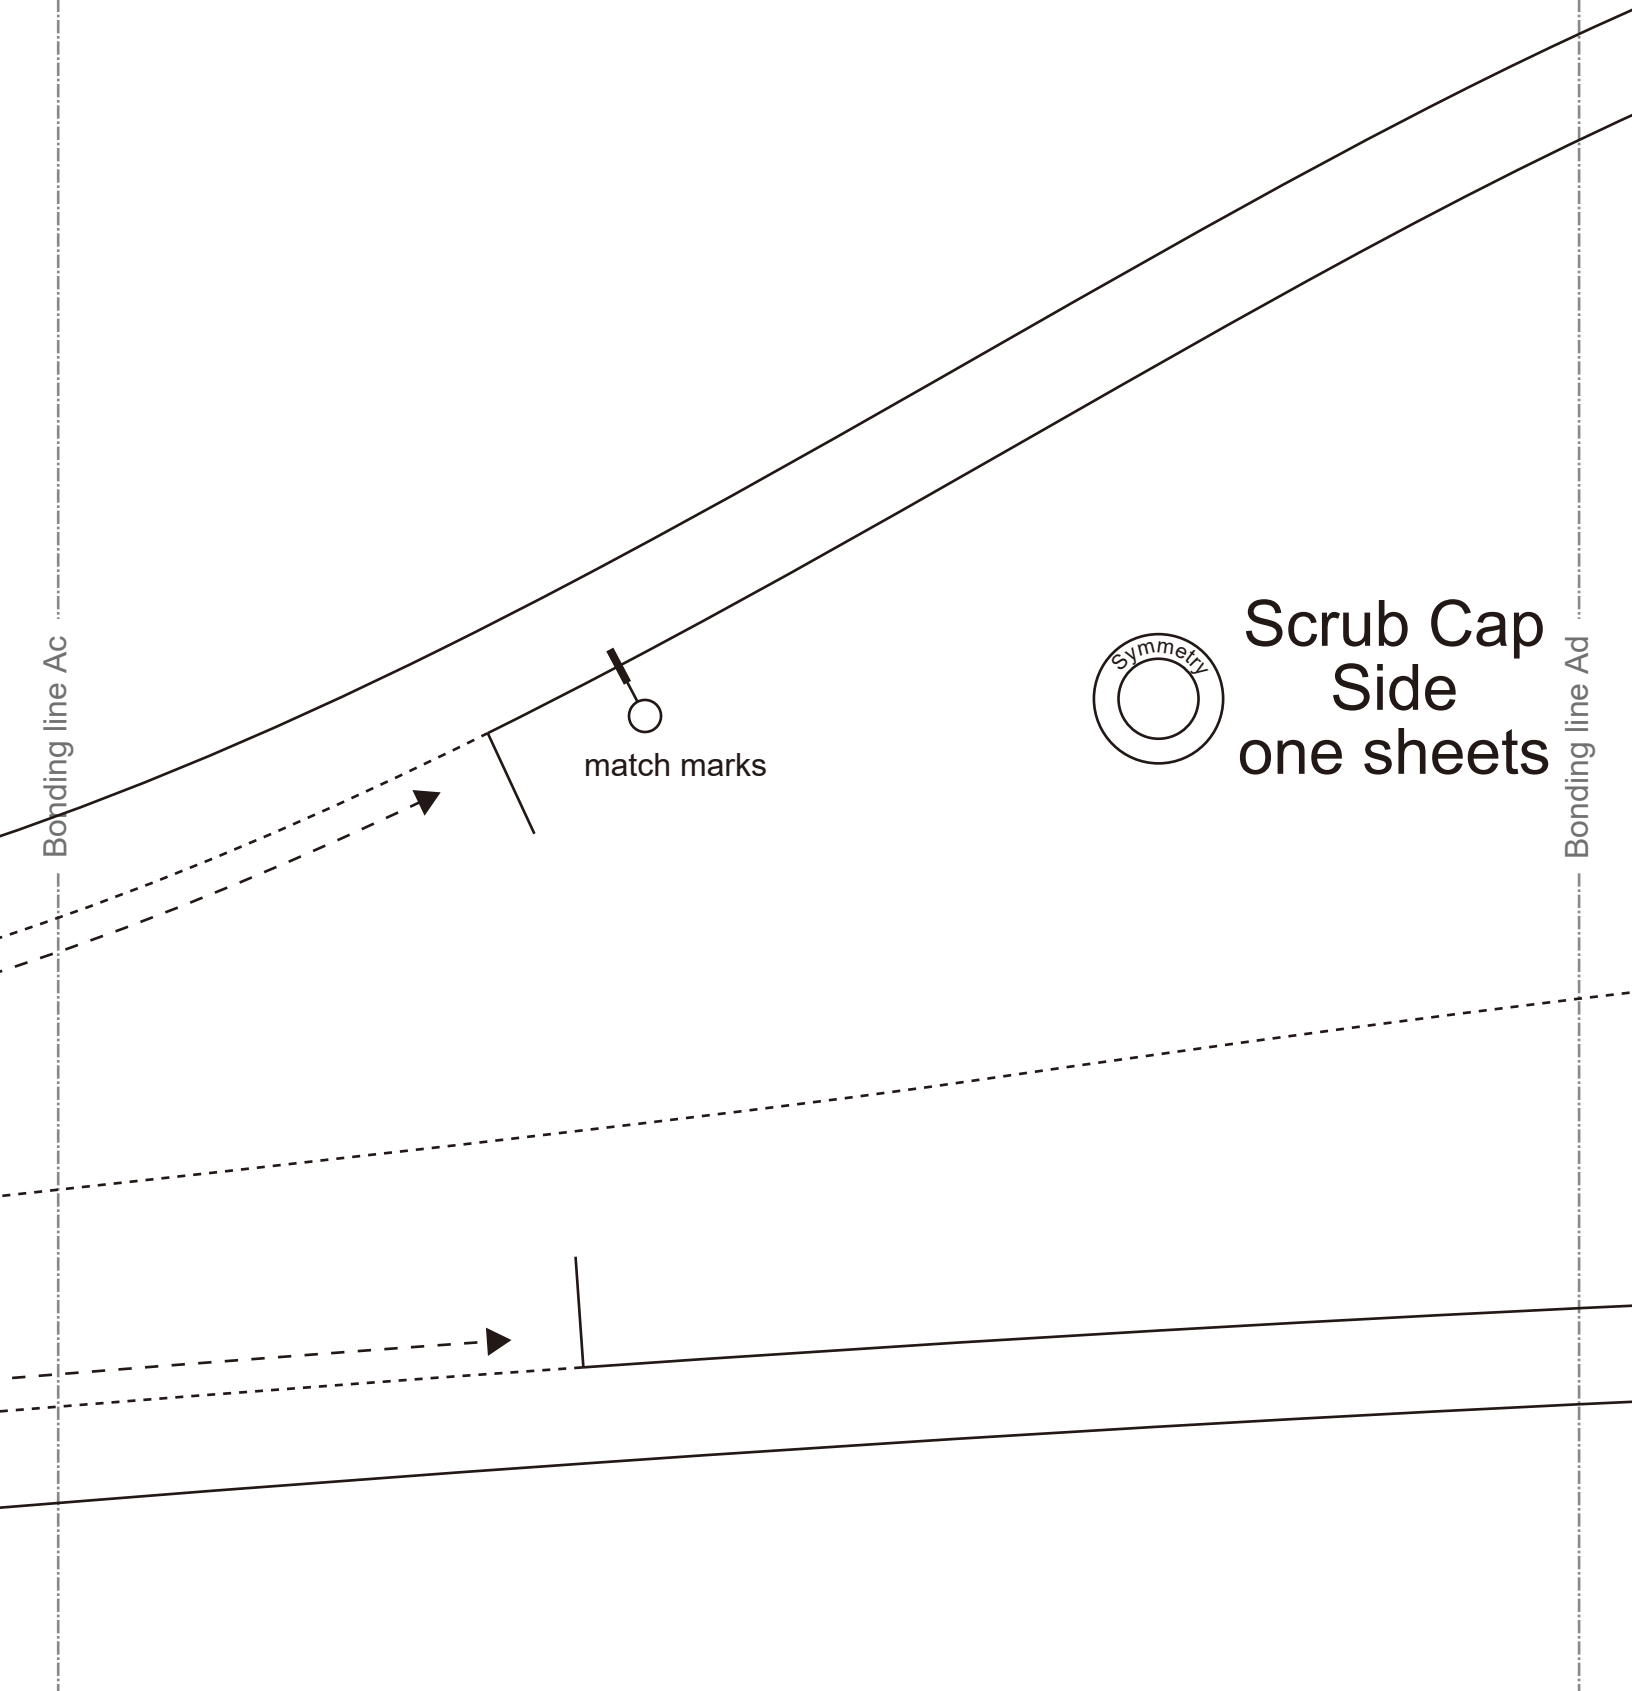

match marks

size  
7 3/4  
24.3in.

# Scrub Cap Top one sheets

Grain Line

Bonding line AA

Bonding line Ab

Bonding line Ac

Bonding line CA

Bonding line Ac

Bonding line Ad

# Scrub Cap Side one sheets

match marks

Bonding line DA

Seam allowance 1/2in.

Bonding line Ad

bend line

**DRCOS**

SITE [https://dr-cos.info\(en\)](https://dr-cos.info(en)) [https://dr-cos.com\(jp\)](https://dr-cos.com(jp))