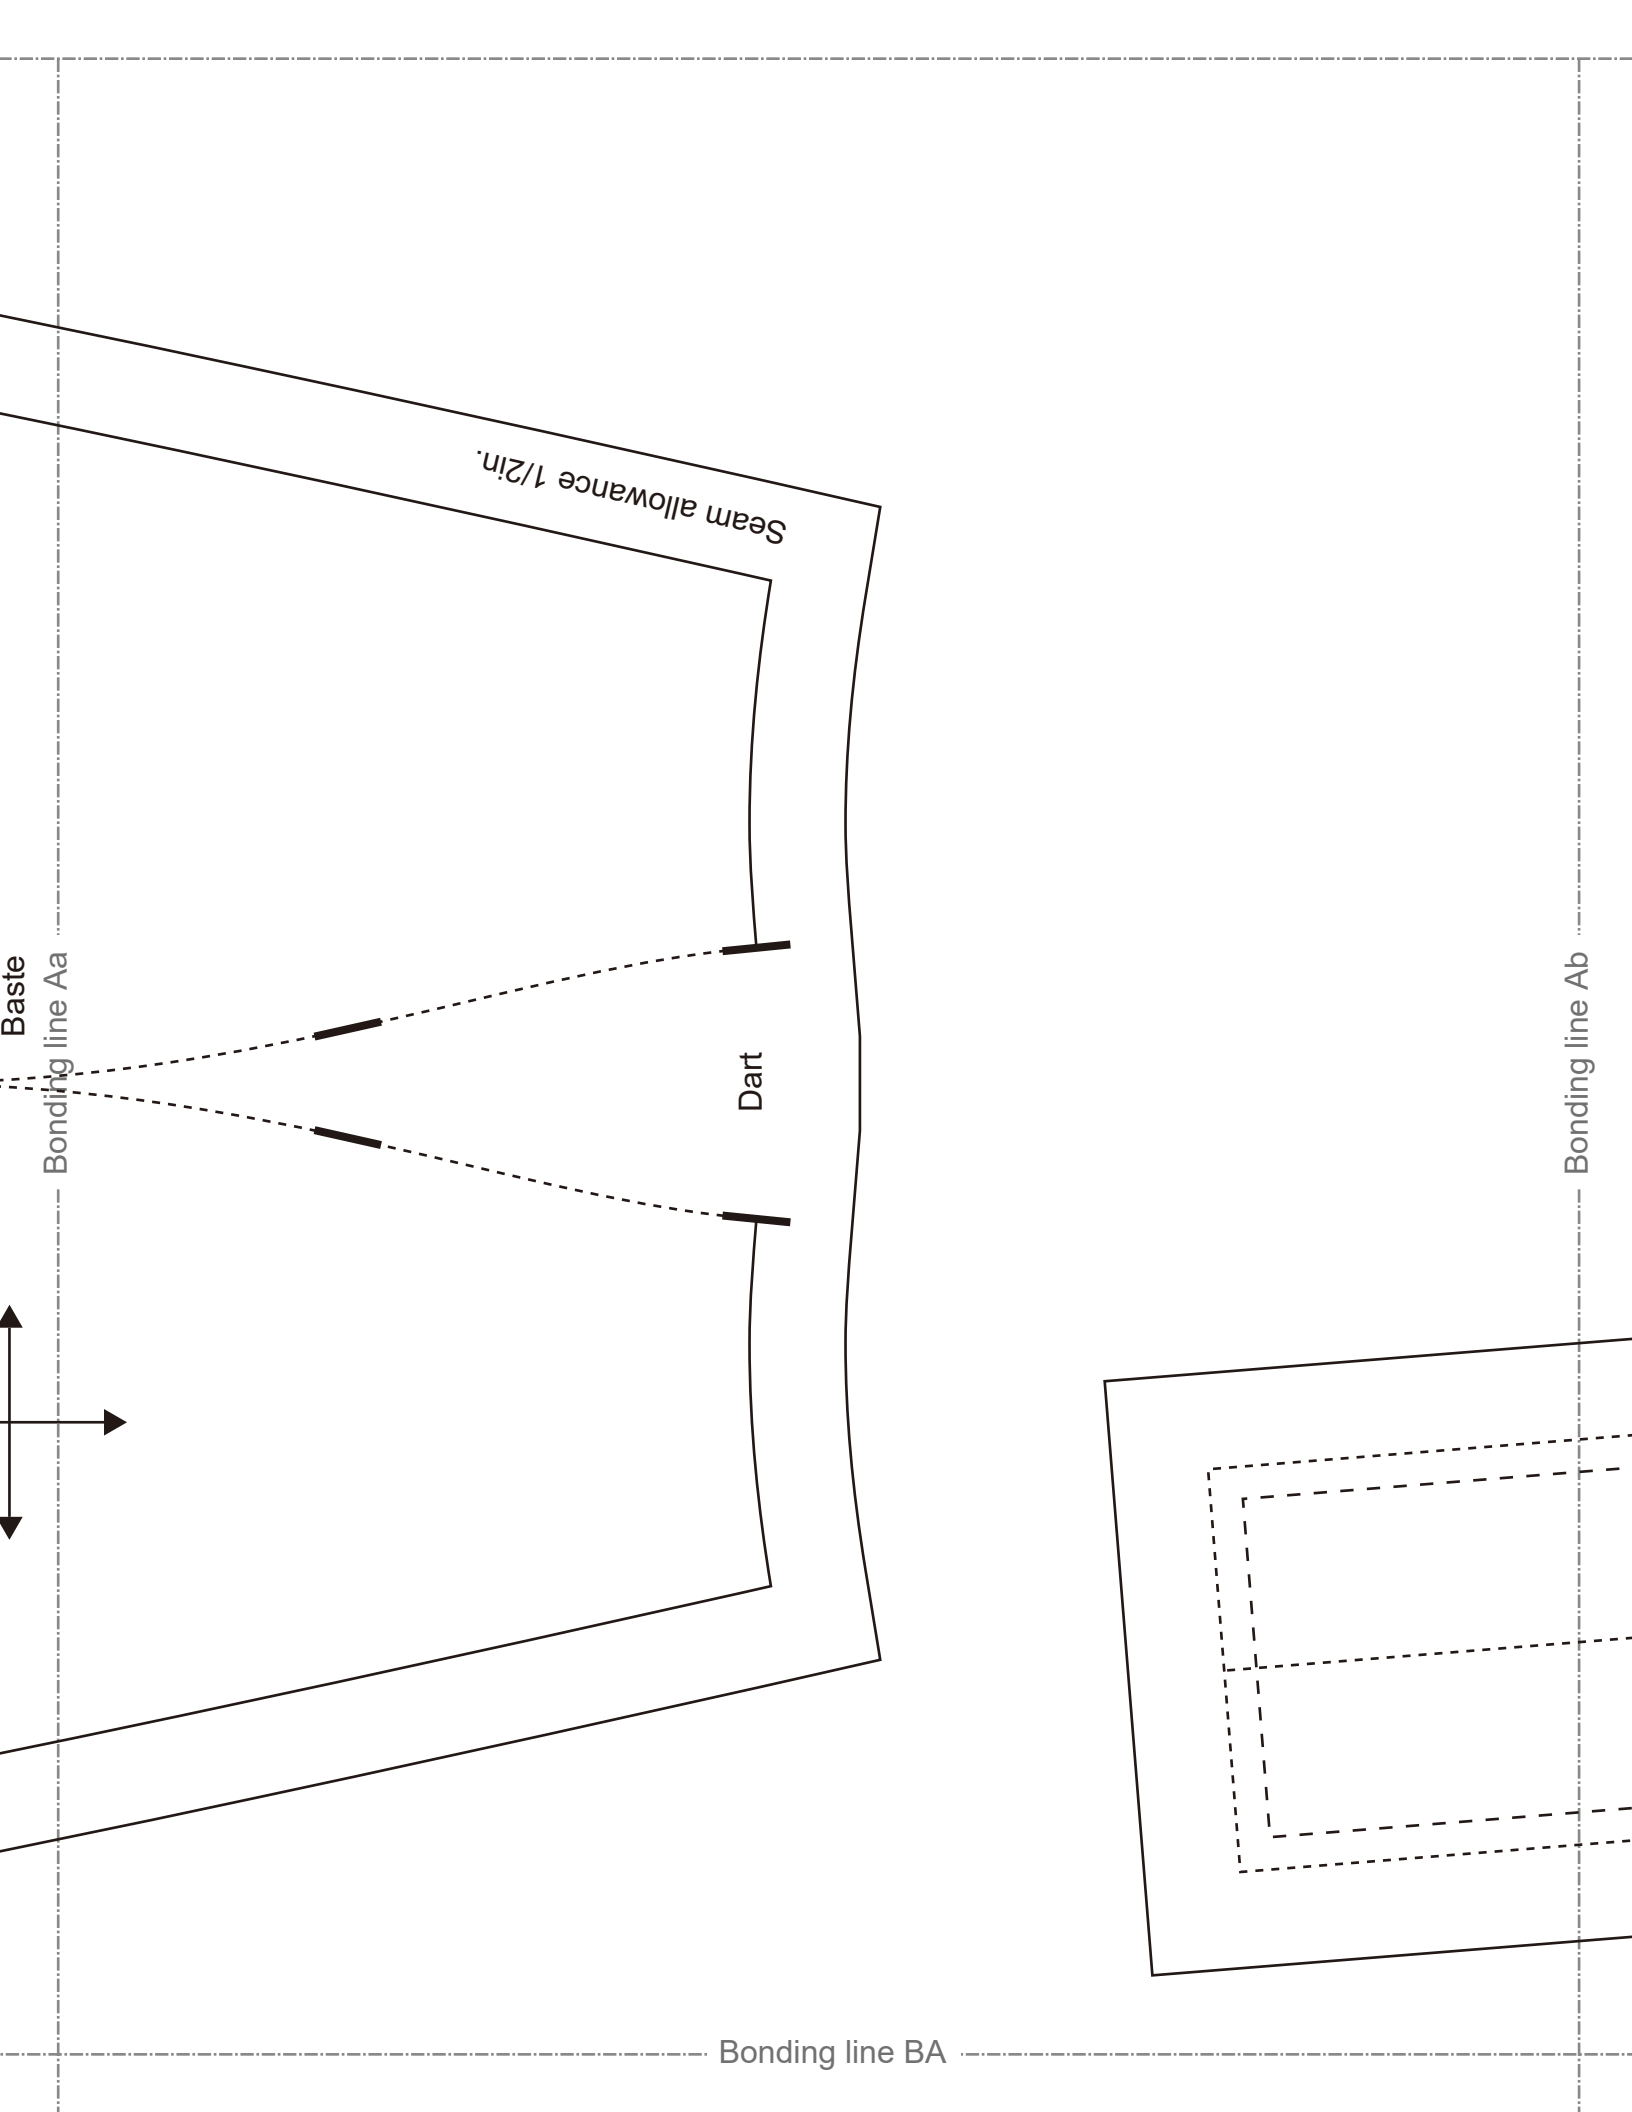

match marks

size  
7 3/4  
24.3in.

# Scrub Cap Top one sheets

Grain Line

Bonding line AA

Bonding line Ab

Bonding line Ac

Bonding line CA

Bonding line Ac

Bonding line Ad

# Scrub Cap Side one sheets

match marks

Bonding line DA

Seam allowance 1/2in.

Bonding line Ad

bend line

**DRCOS**

SITE [https://dr-cos.info\(en\)](https://dr-cos.info(en)) [https://dr-cos.com\(jp\)](https://dr-cos.com(jp))