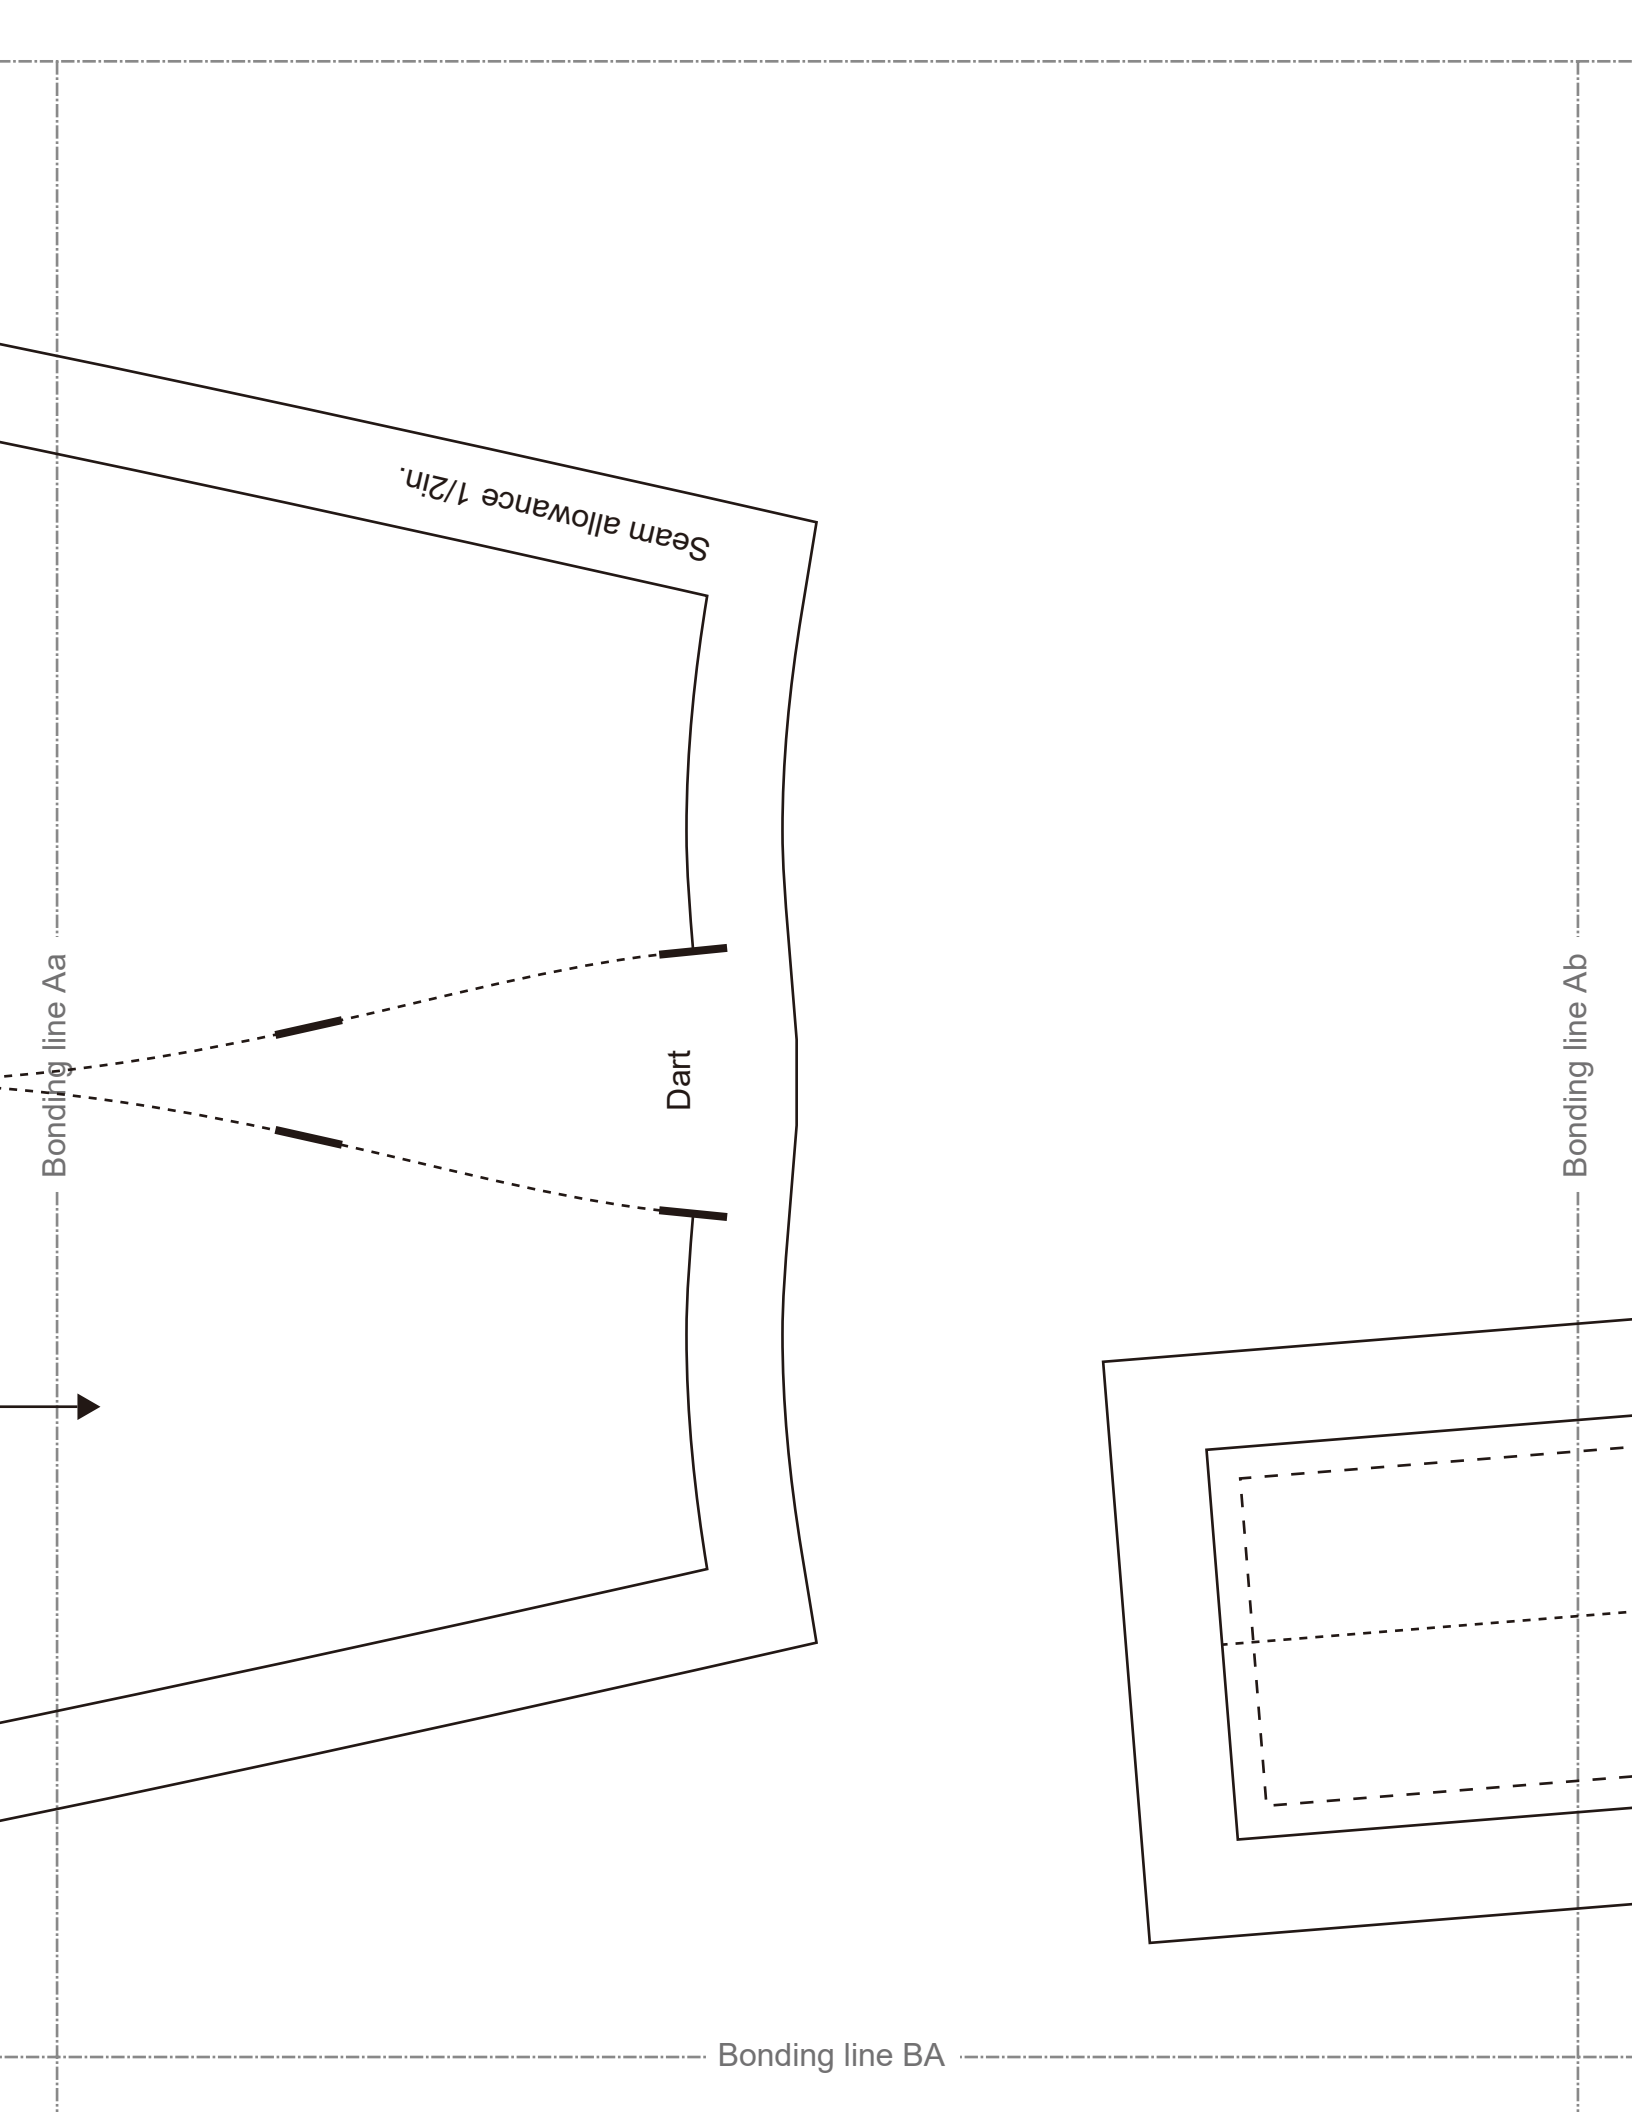

match marks

DRCOS

SITE: <https://drcos.info/en> <https://drcos.com/jp>
MAIL: info@drcos.com
Twitter: https://twitter.com/drcos_com
Pinterest: <https://www.pinterest.jp/drcosinfo>

size
7 1/2
23.5in.

Scrub Cap Top one sheets

Bonding line Aa

Bonding line AA

Bonding line Ac

Bonding line Ad

Scrub Cap Side one sheets

match marks

bend li

Bonding line DA

Seam allowance 1/2in.

Bonding line Ad

bend line

DRCOS
 SITE <https://dr-cos.info/en> <https://dr-cos.com/jp>
 MAIL info@dr-cos.com
 Twitter https://twitter.com/drcos_com
 pinterest <https://www.pinterest.jp/drcosinfo>

Bonding line EA