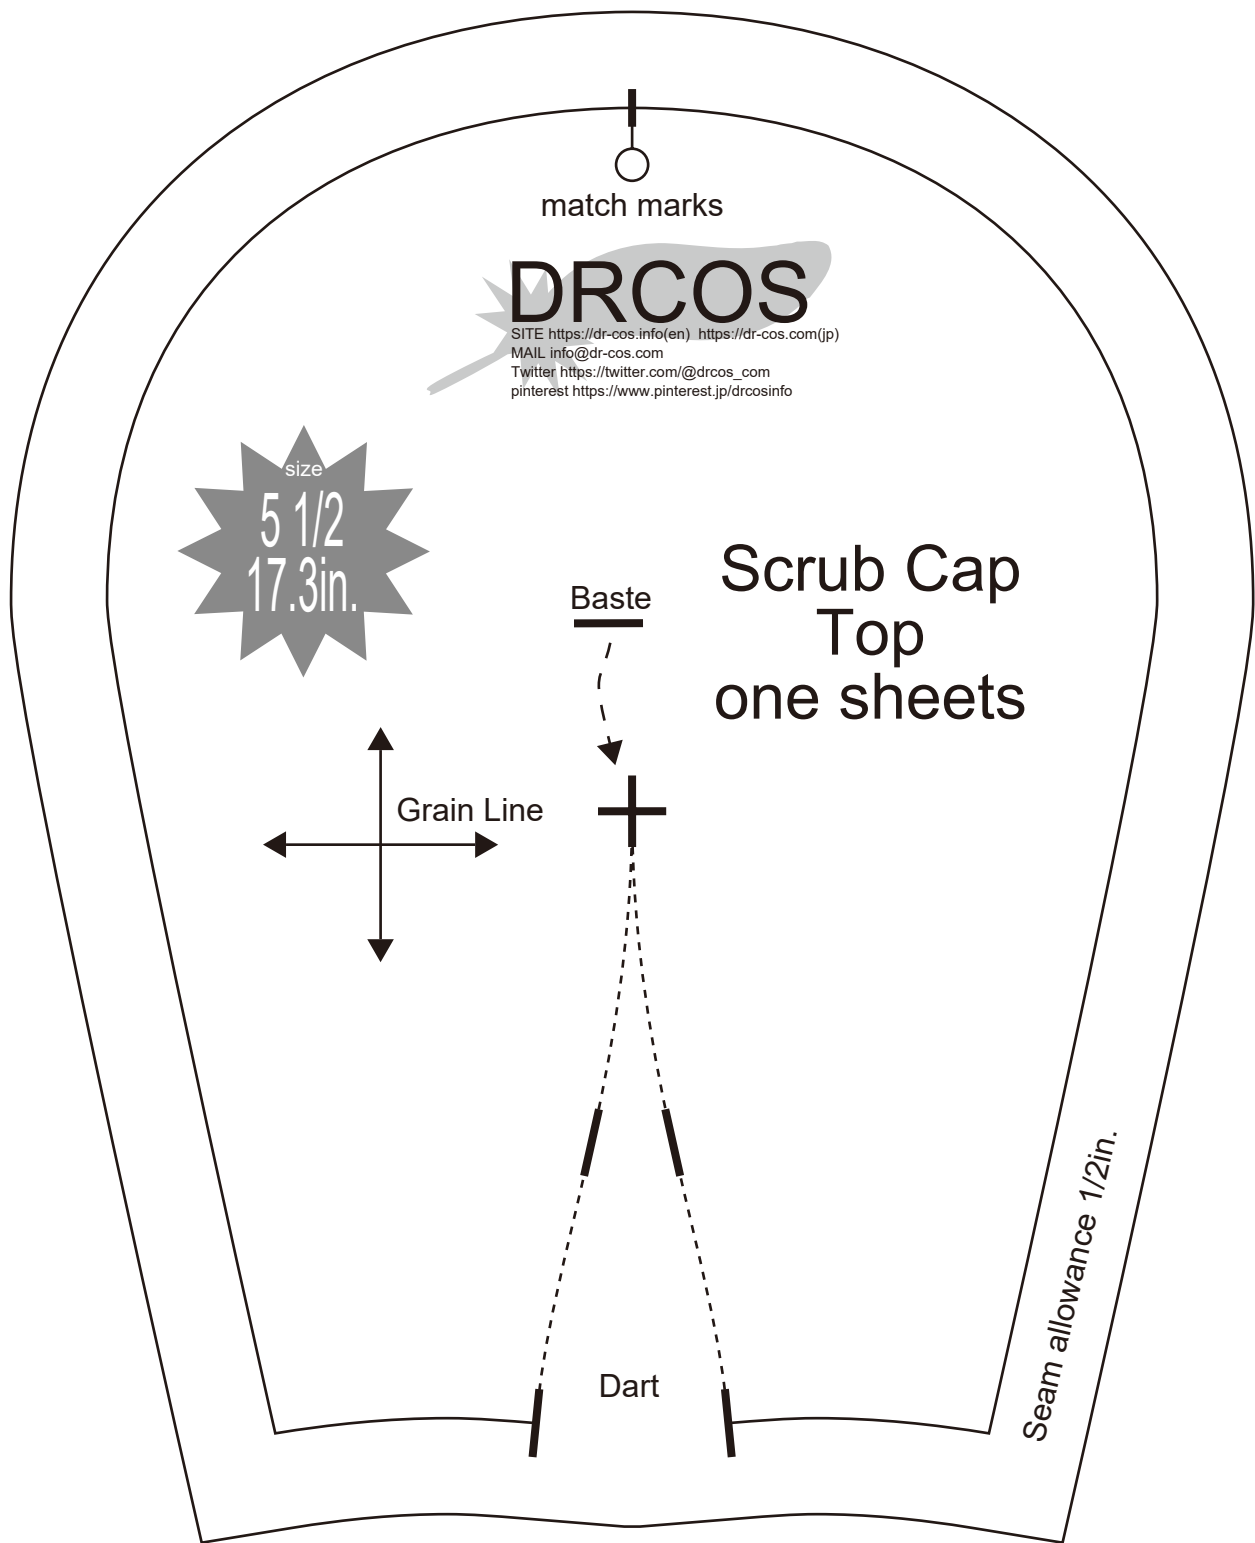

Seam allowance 1/2in.

size
5 1/2
17.3in.

Scrub Cap
Side
one sheets

bend line

match marks

Bonding line AA

DRCOS

SITE <https://dr-cos.info/en> <https://dr-cos.com/jp>
MAIL info@dr-cos.com
Twitter <https://twitter.com/dr-cos>
Pinterest <https://www.pinterest.jp/drcosinfo>

Bonding line AA

Bonding line Ba

Bonding line AB

Bonding line AB

match marks

DRCOS

SITE [https://dr-cos.info\(en\)](https://dr-cos.info(en)) [https://dr-cos.com\(jp\)](https://dr-cos.com(jp))
MAIL info@dr-cos.com
Twitter [@drcos_com](https://twitter.com/@drcos_com)
pinterest <https://www.pinterest.jp/drcosinfo>

size
5 1/2
17.3in.

Scrub Cap
Top
one sheets

Baste

Grain Line

Dart

Seam allowance 1/2in.

Bonding line Ca

Bonding line AC