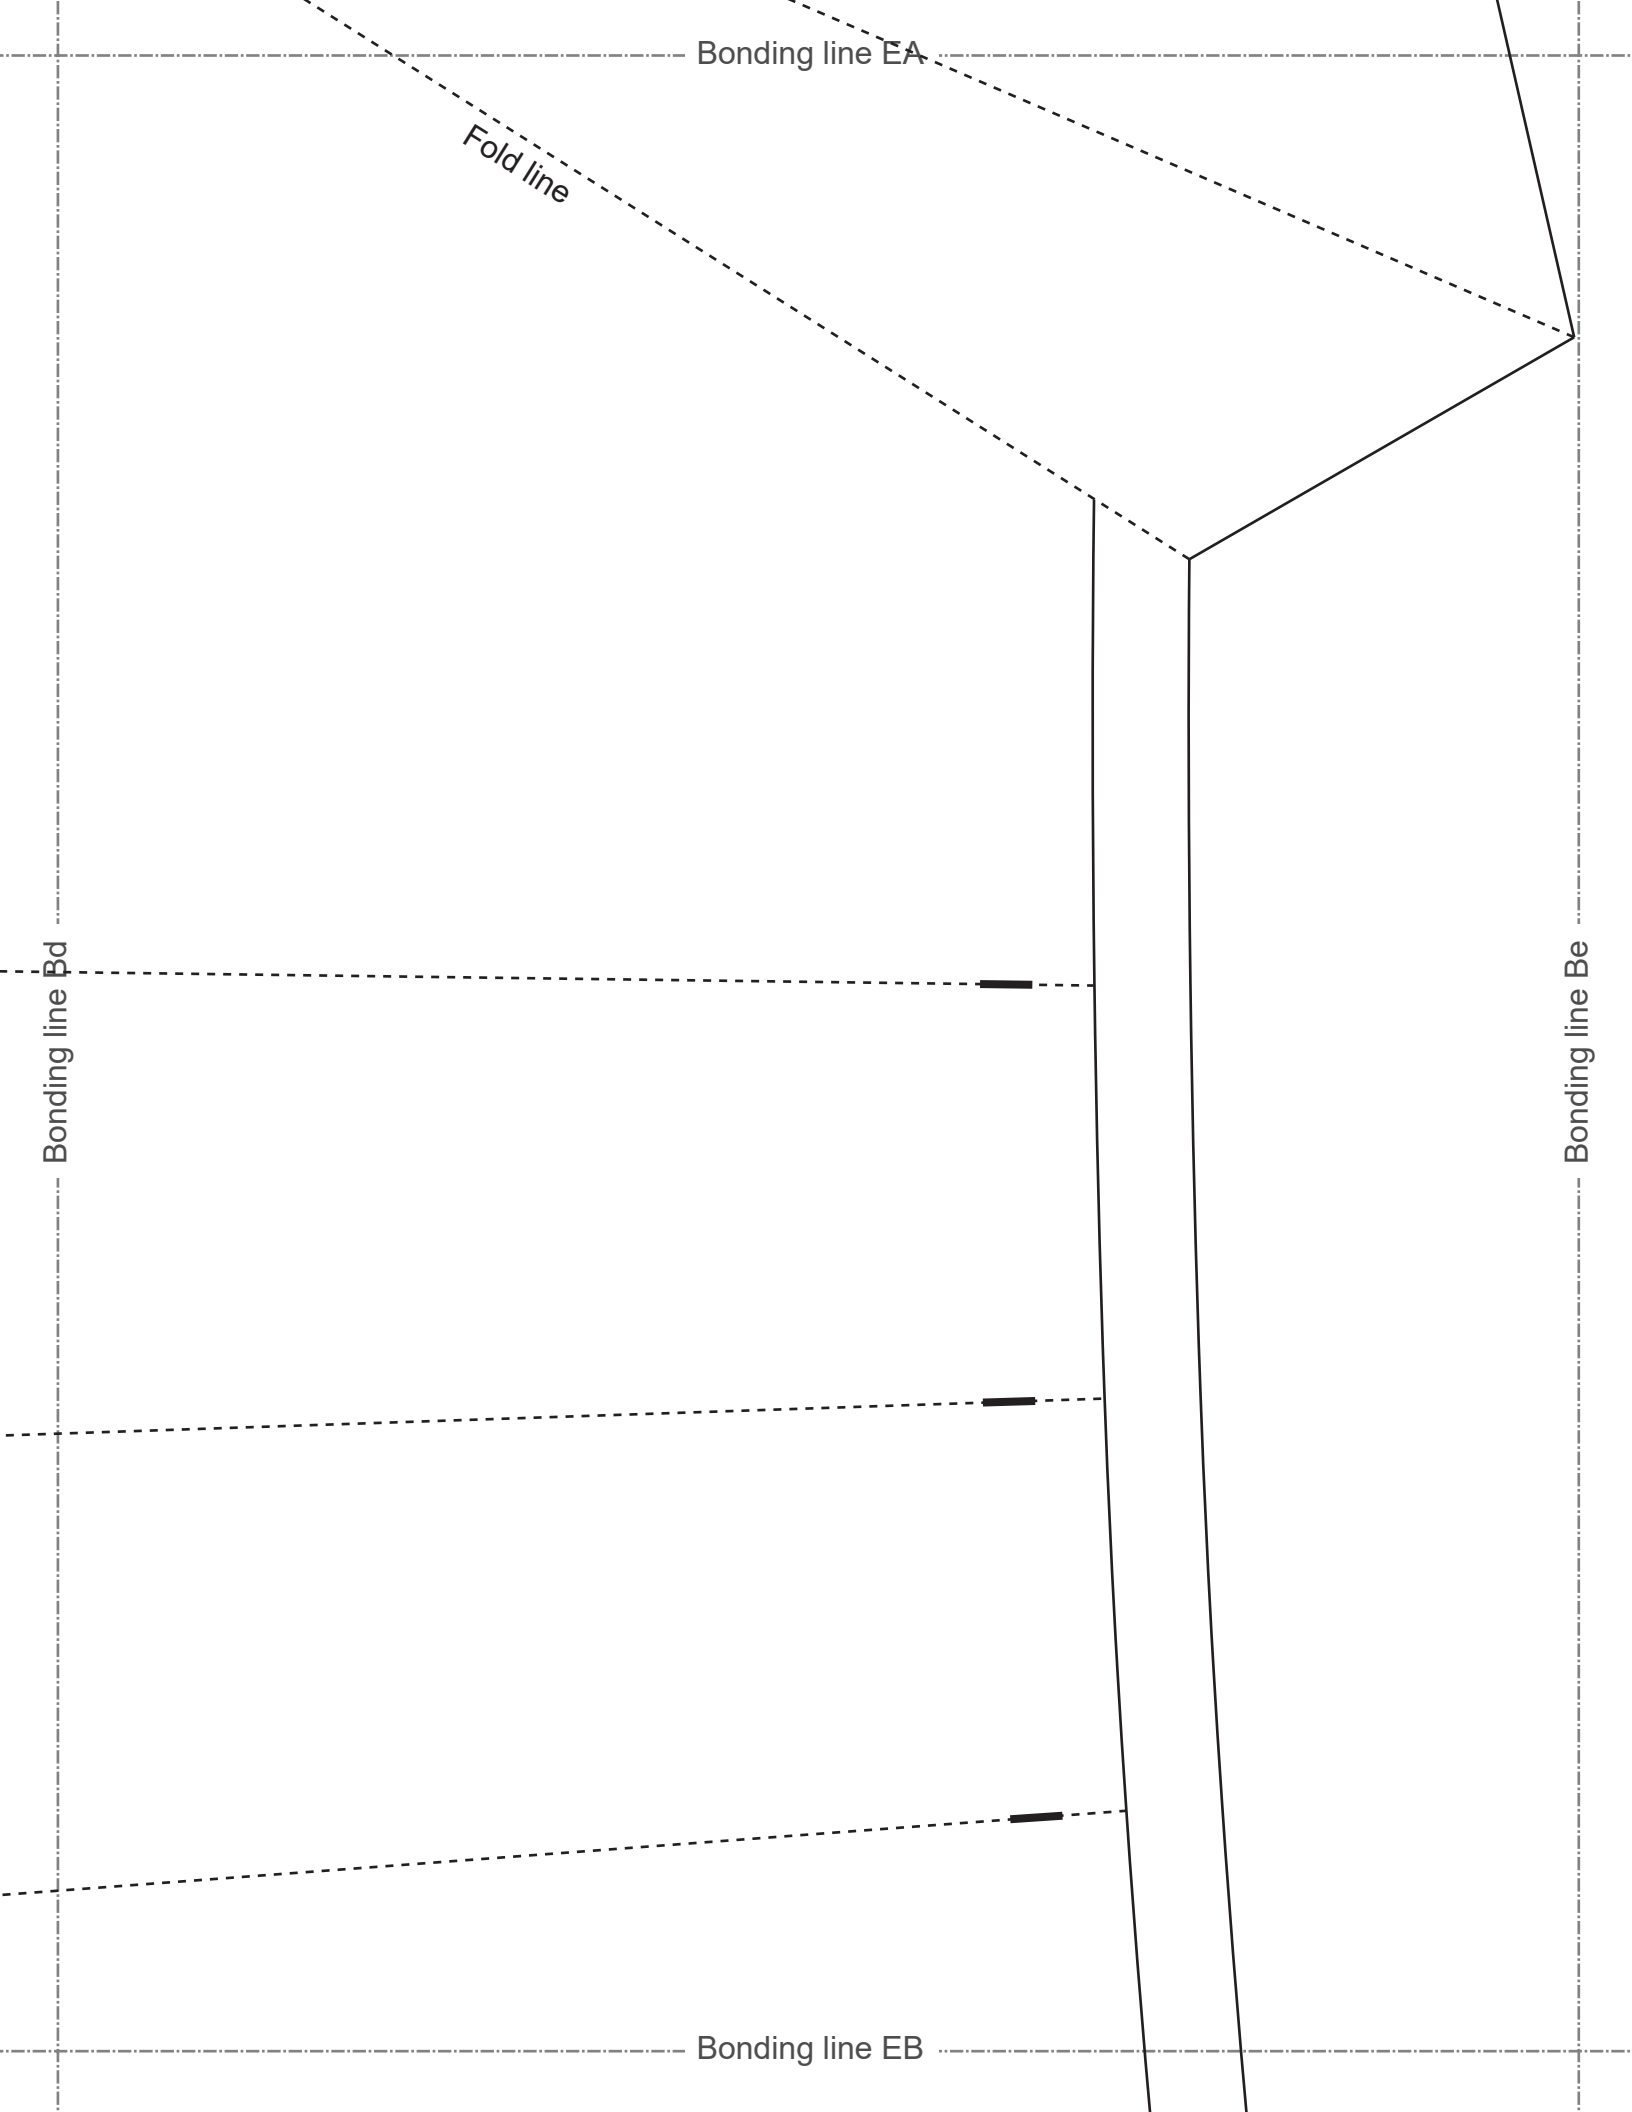

Bonding line Gd

Bonding line DG

MEN'S  **L** size

Seam allowance 1/2in.

Bonding line Ad

Bonding line Ae

Fold line

Bonding line EA