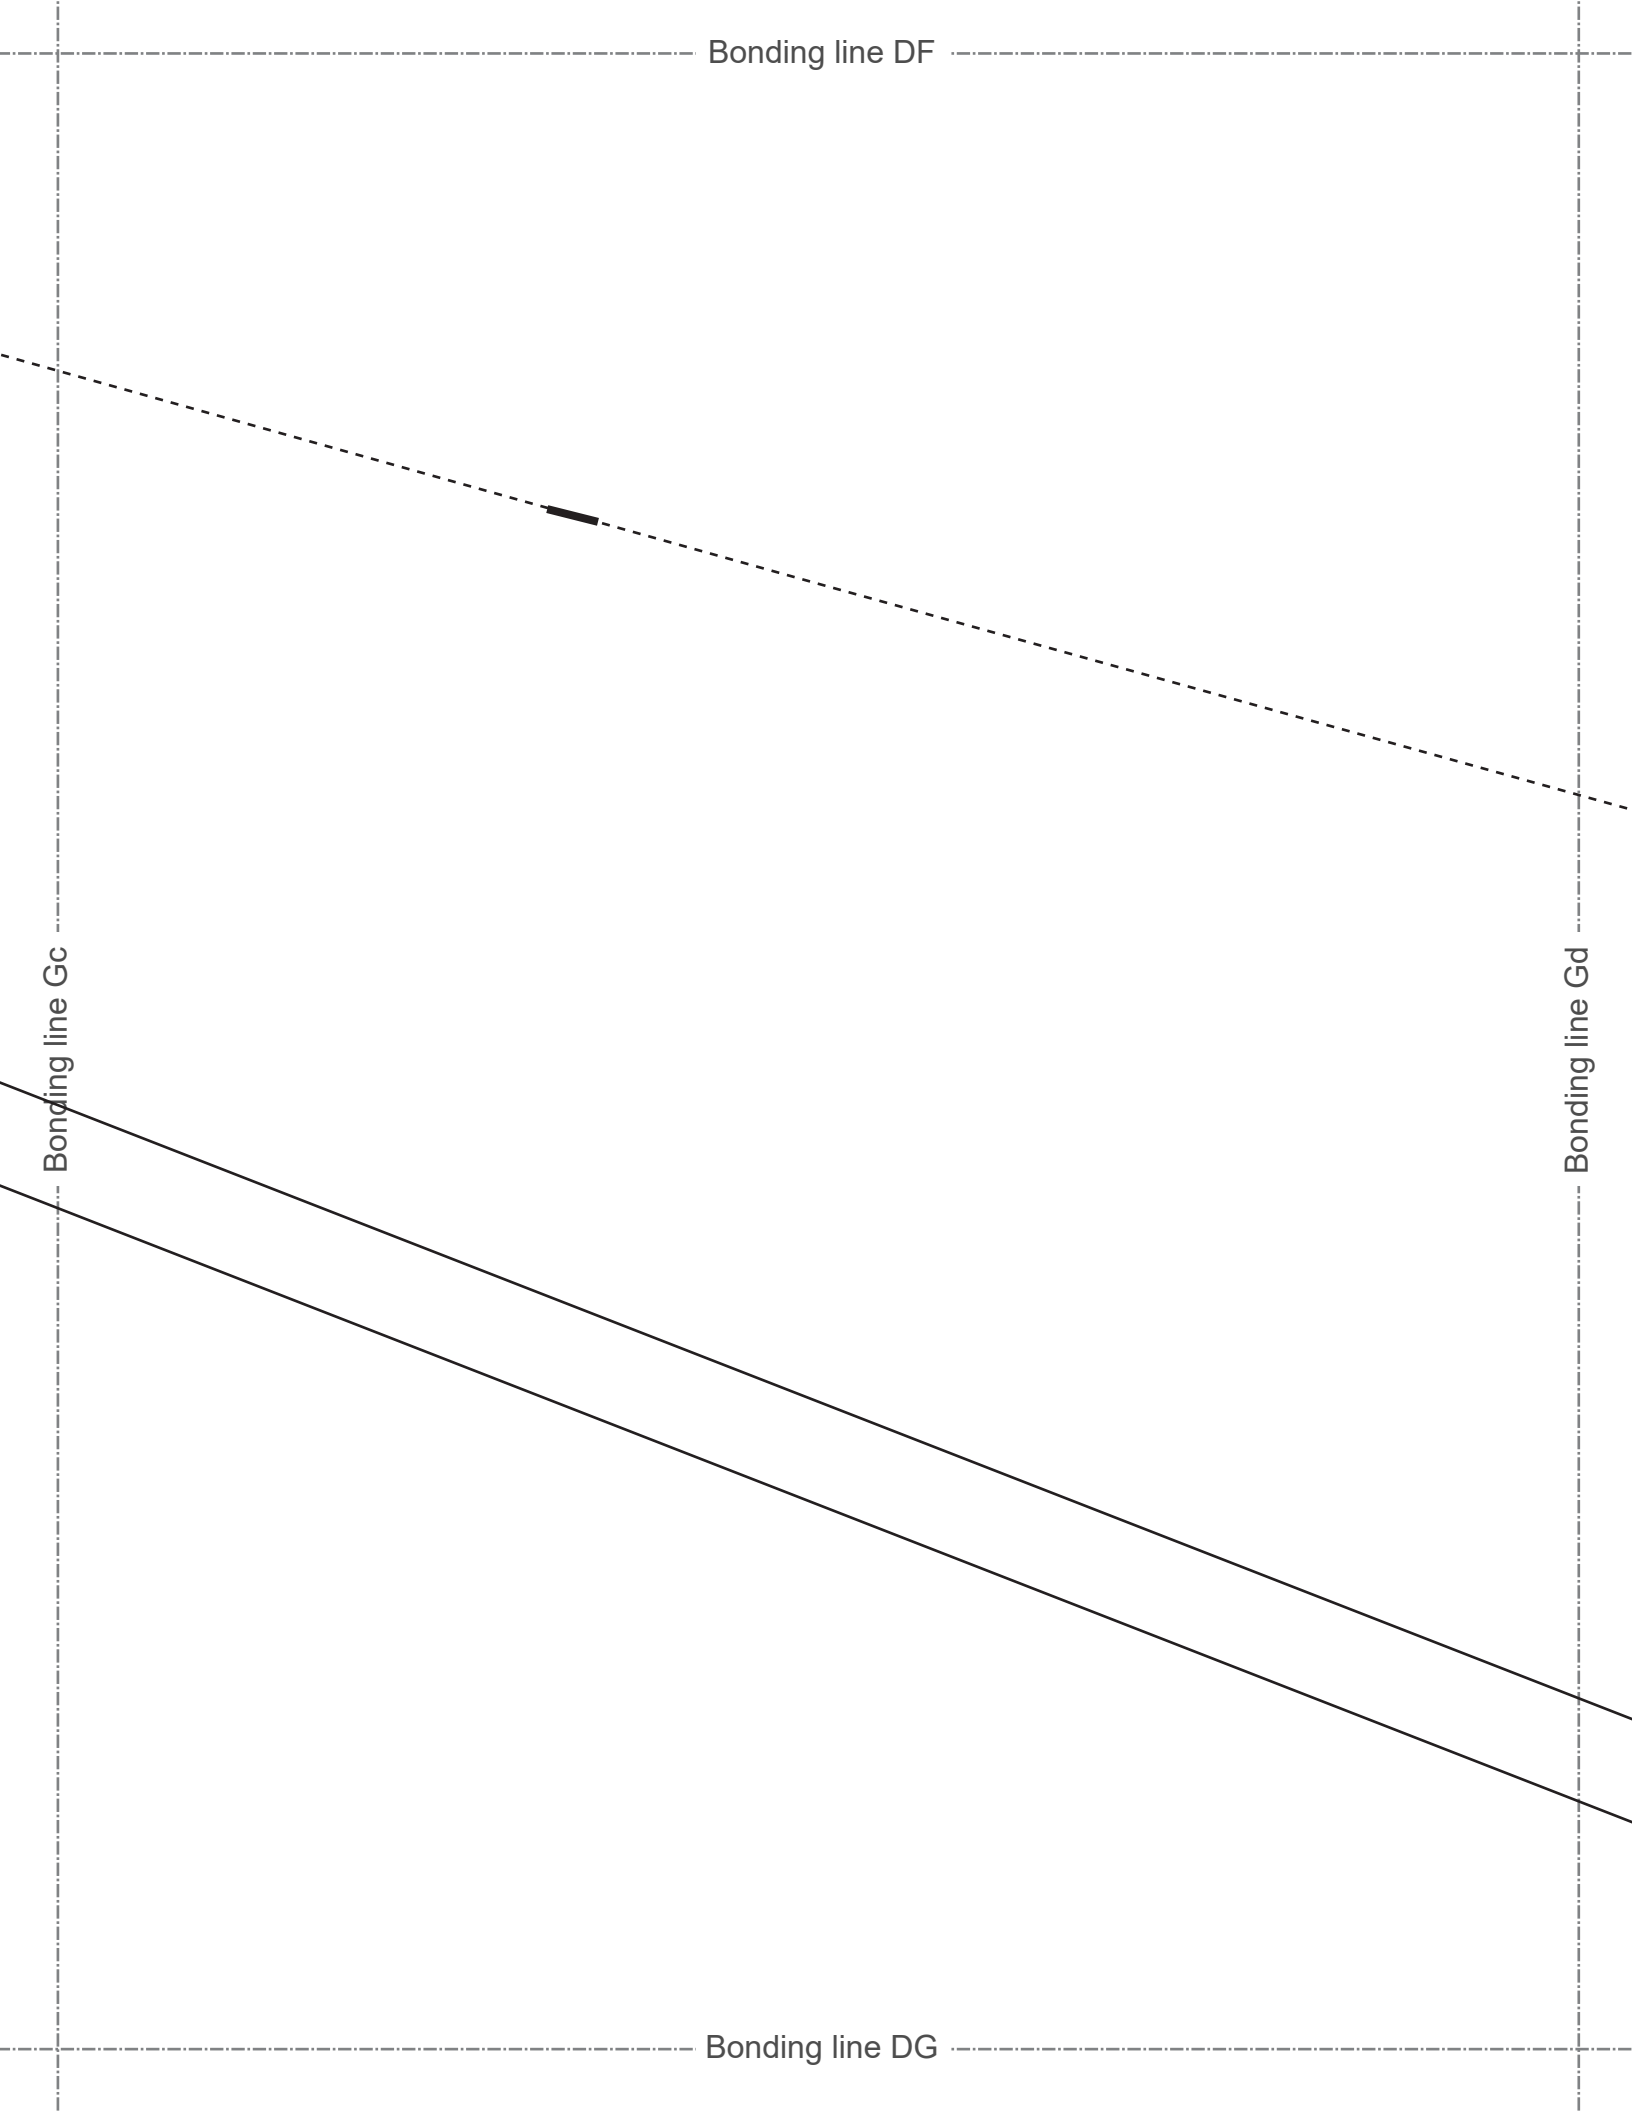

Bonding line Ed

Bonding line DE

Bonding line DE

Bonding line Fc

Bonding line Fd

Bonding line DF

Bonding line DF

Bonding line Gc

Bonding line Gd

Bonding line DG

MEN'S  **L** size

Seam allowance 1/2in.

Bonding line Ad

Bonding line Ae

Fold line

Bonding line EA