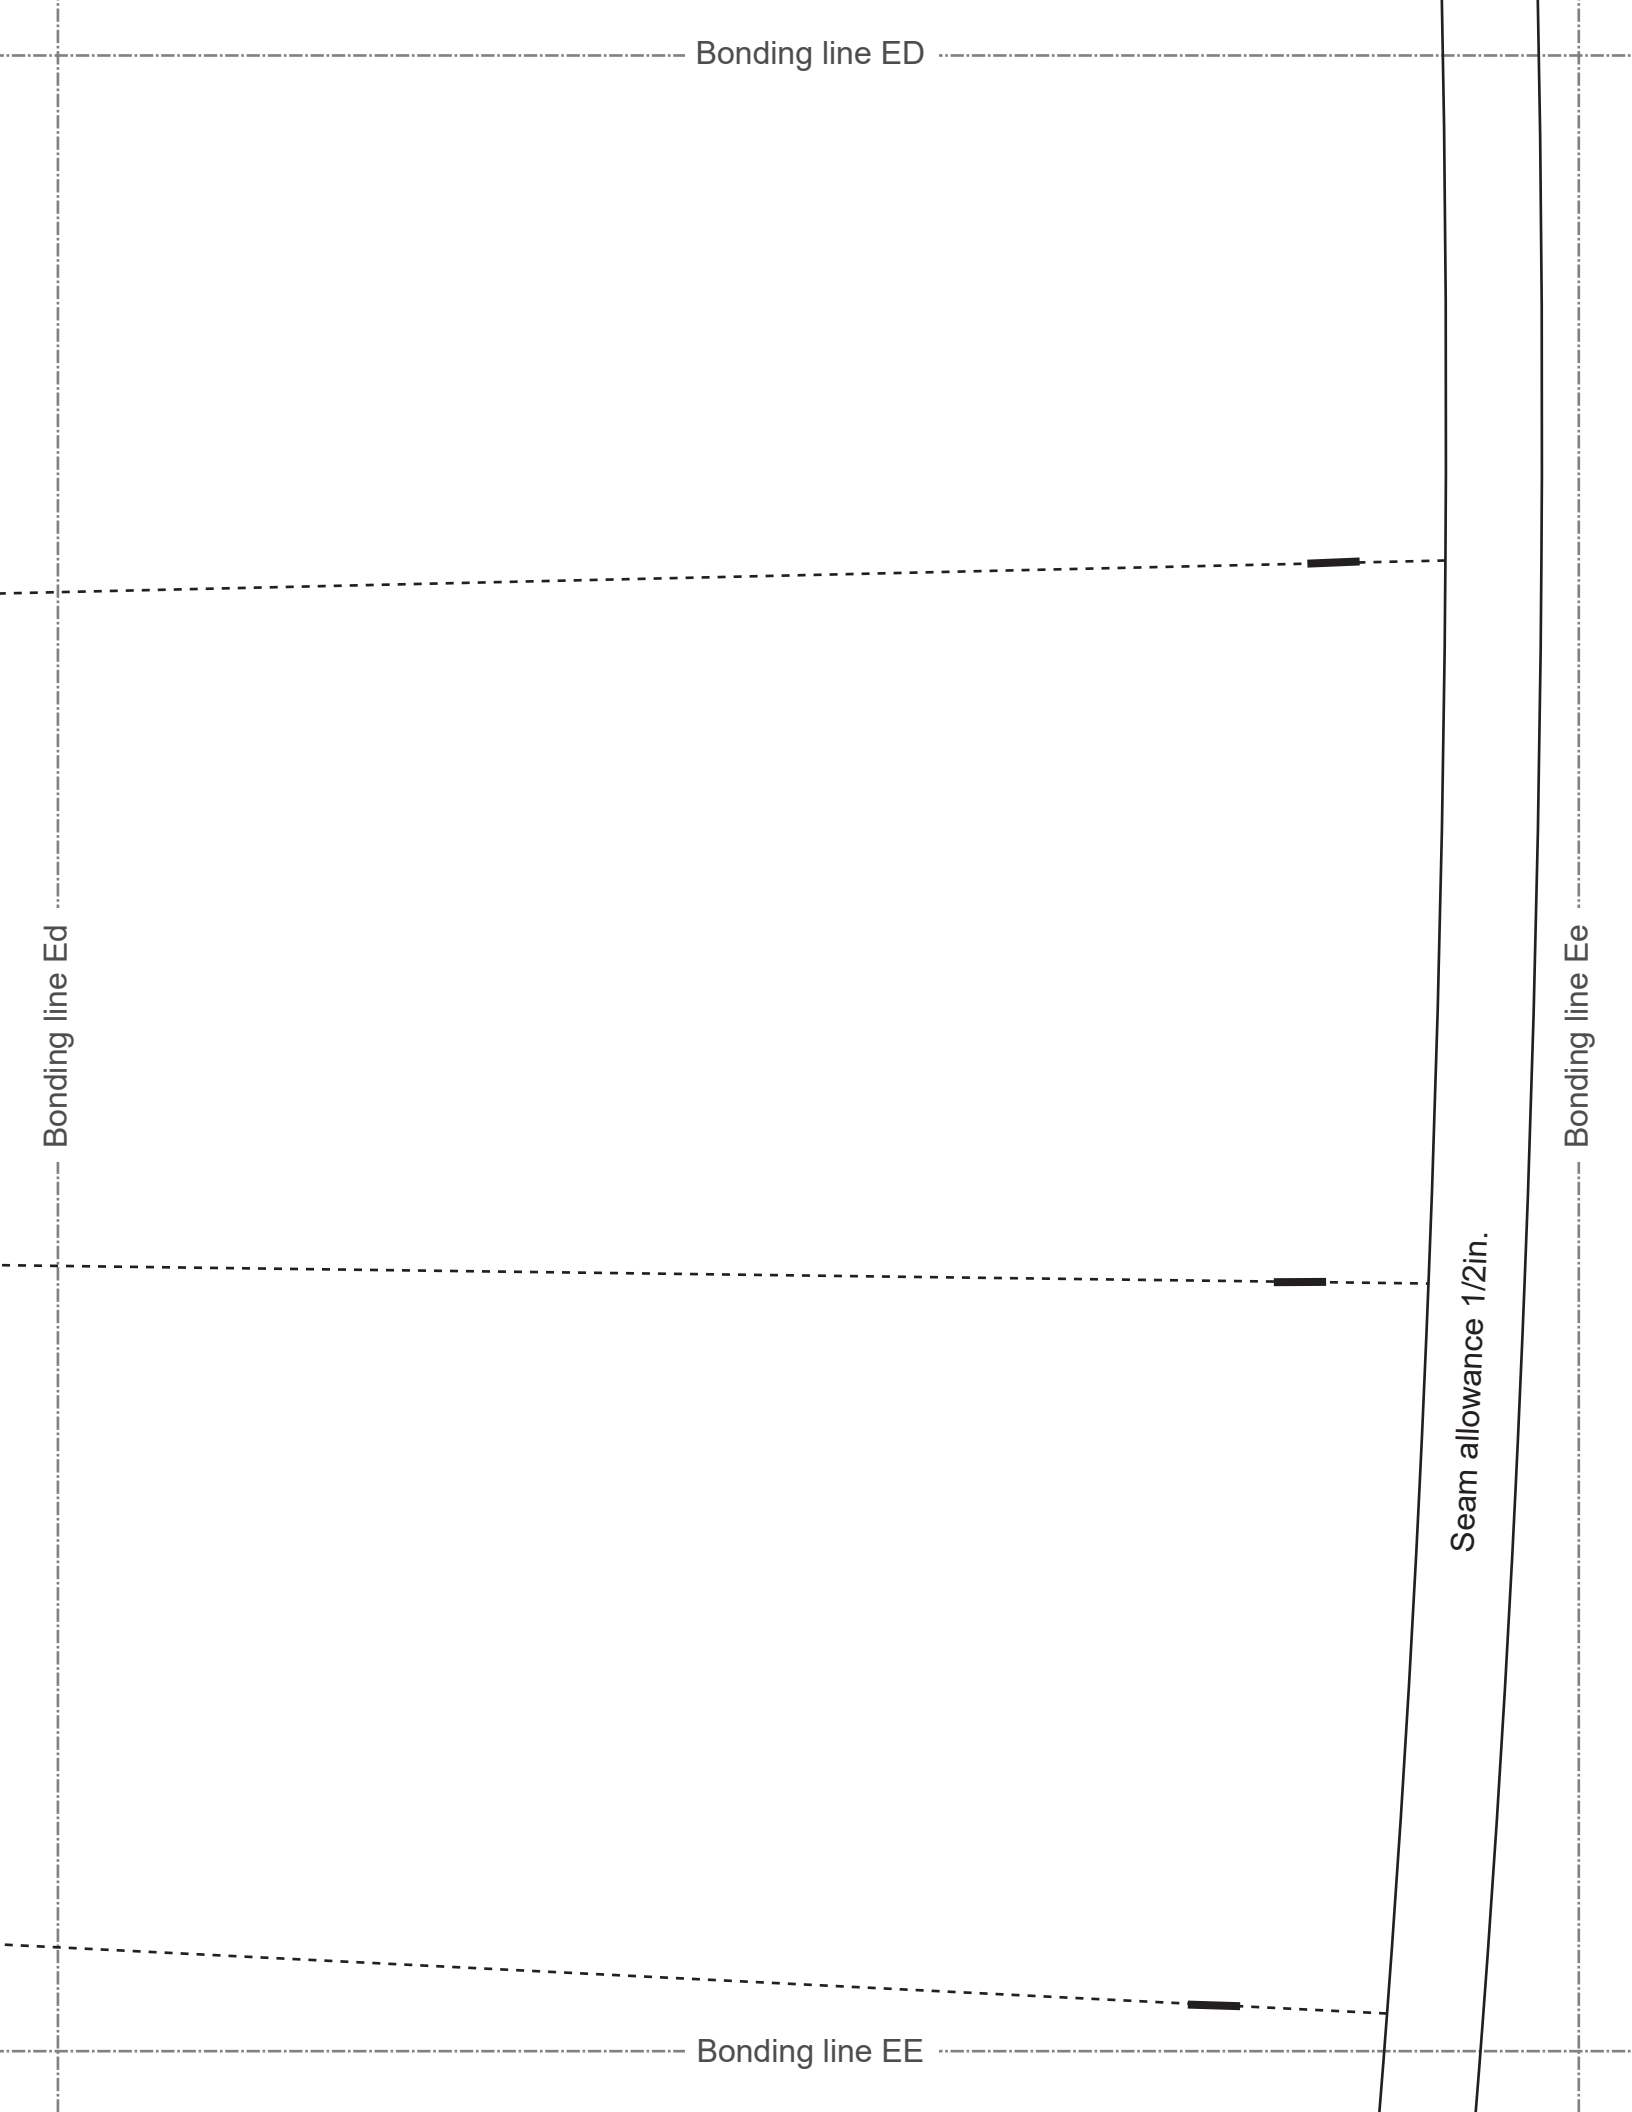

Bonding line ED

Bonding line Ed

Seam allowance 1/2in.

Bonding line EE

Bonding line Ee