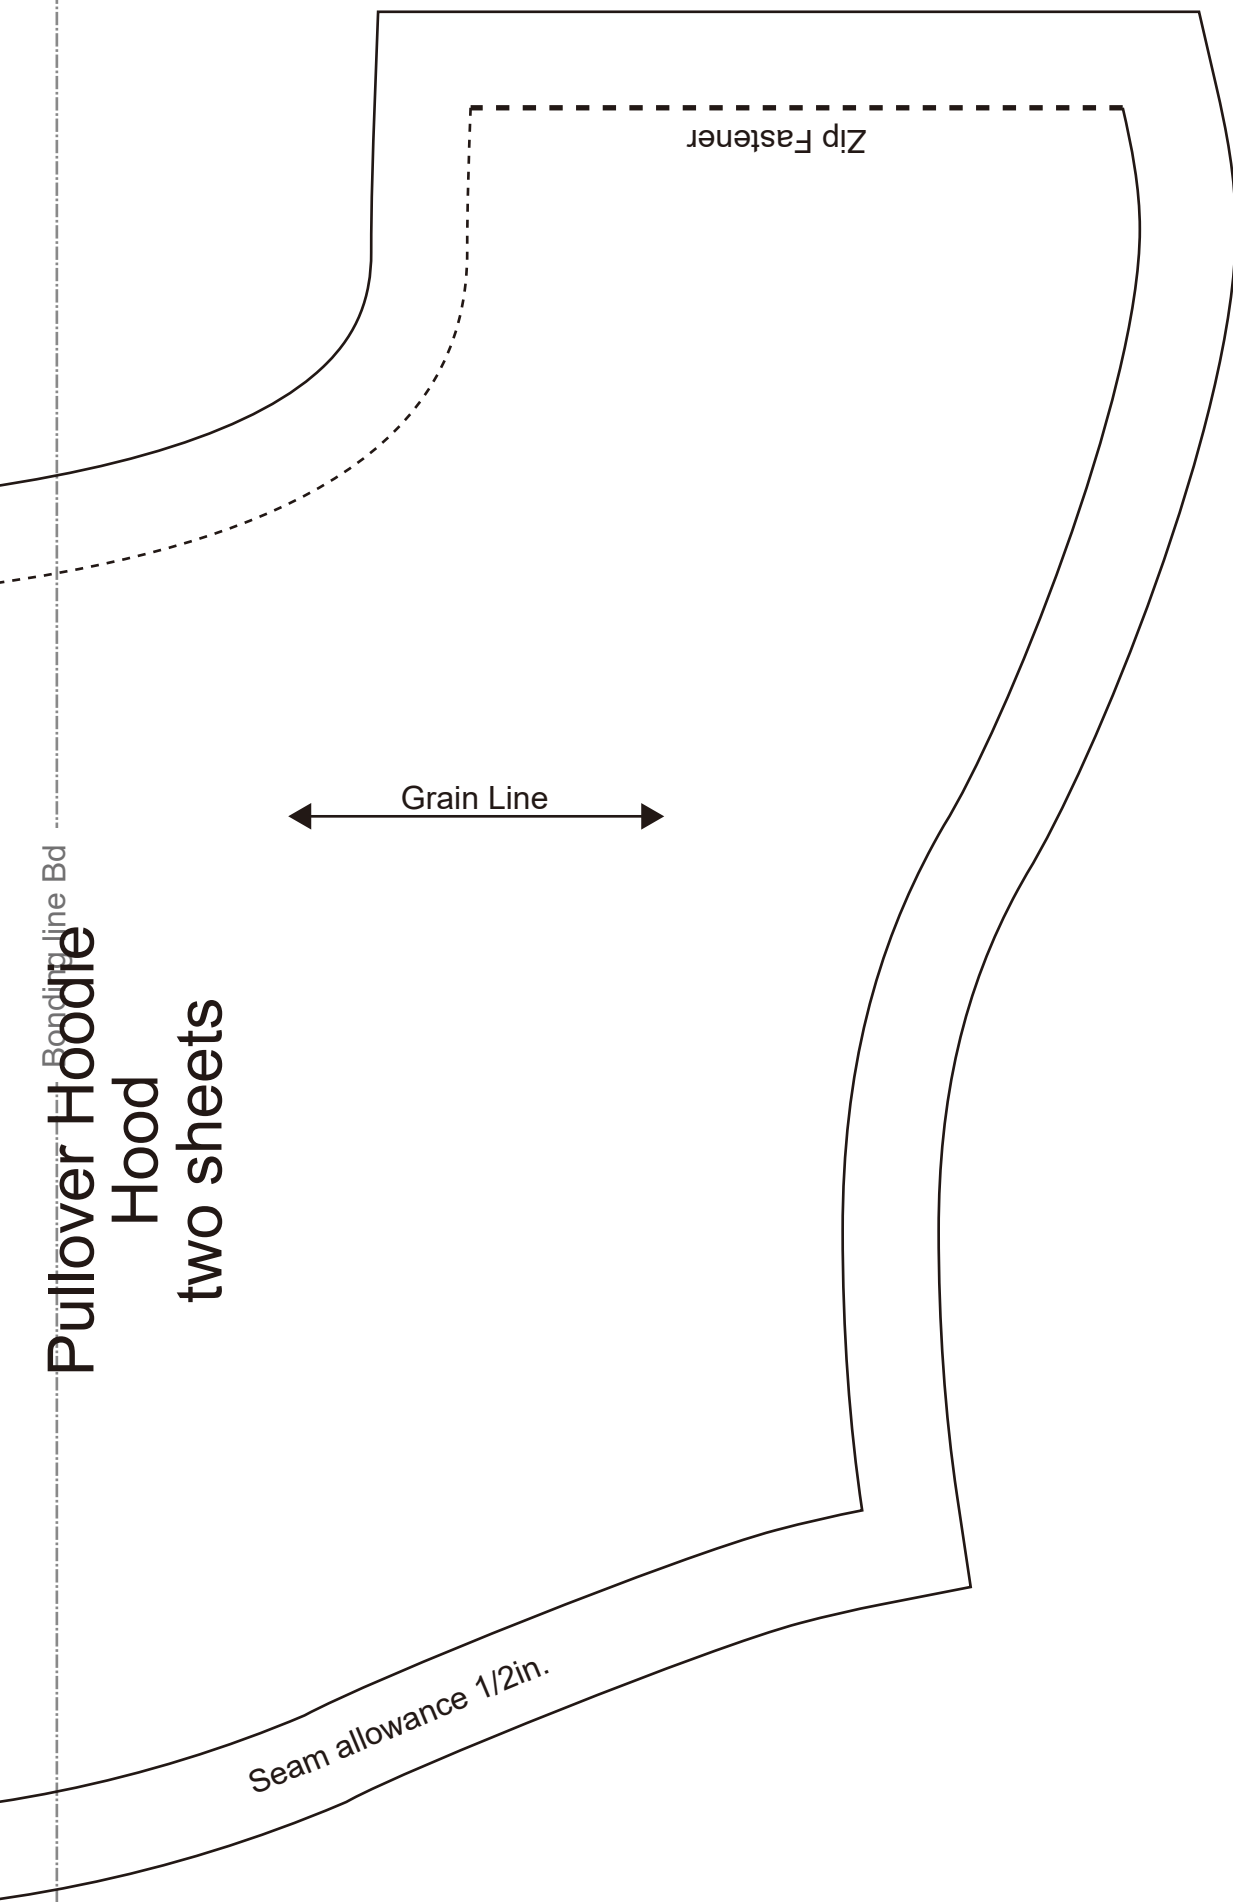

Seam allowance 1/2in.

Baste

Bonding line Bb

Grain Line

Bonding line BB

TWO SHEETS

Bonding line Ab

Grain Line

Children's ^{size} **8**

Pullover Hoodie
Front Body Top
two sheets

Grain Line

Zip Fastener

Seam allowance 1/2in.

Bonding line EA

Bonding line EA

Zip Fastener

Grain Line

Bonding line Bd

Pullover Hoodie

Hood

two sheets

Seam allowance 1/2in.

Bonding line EB