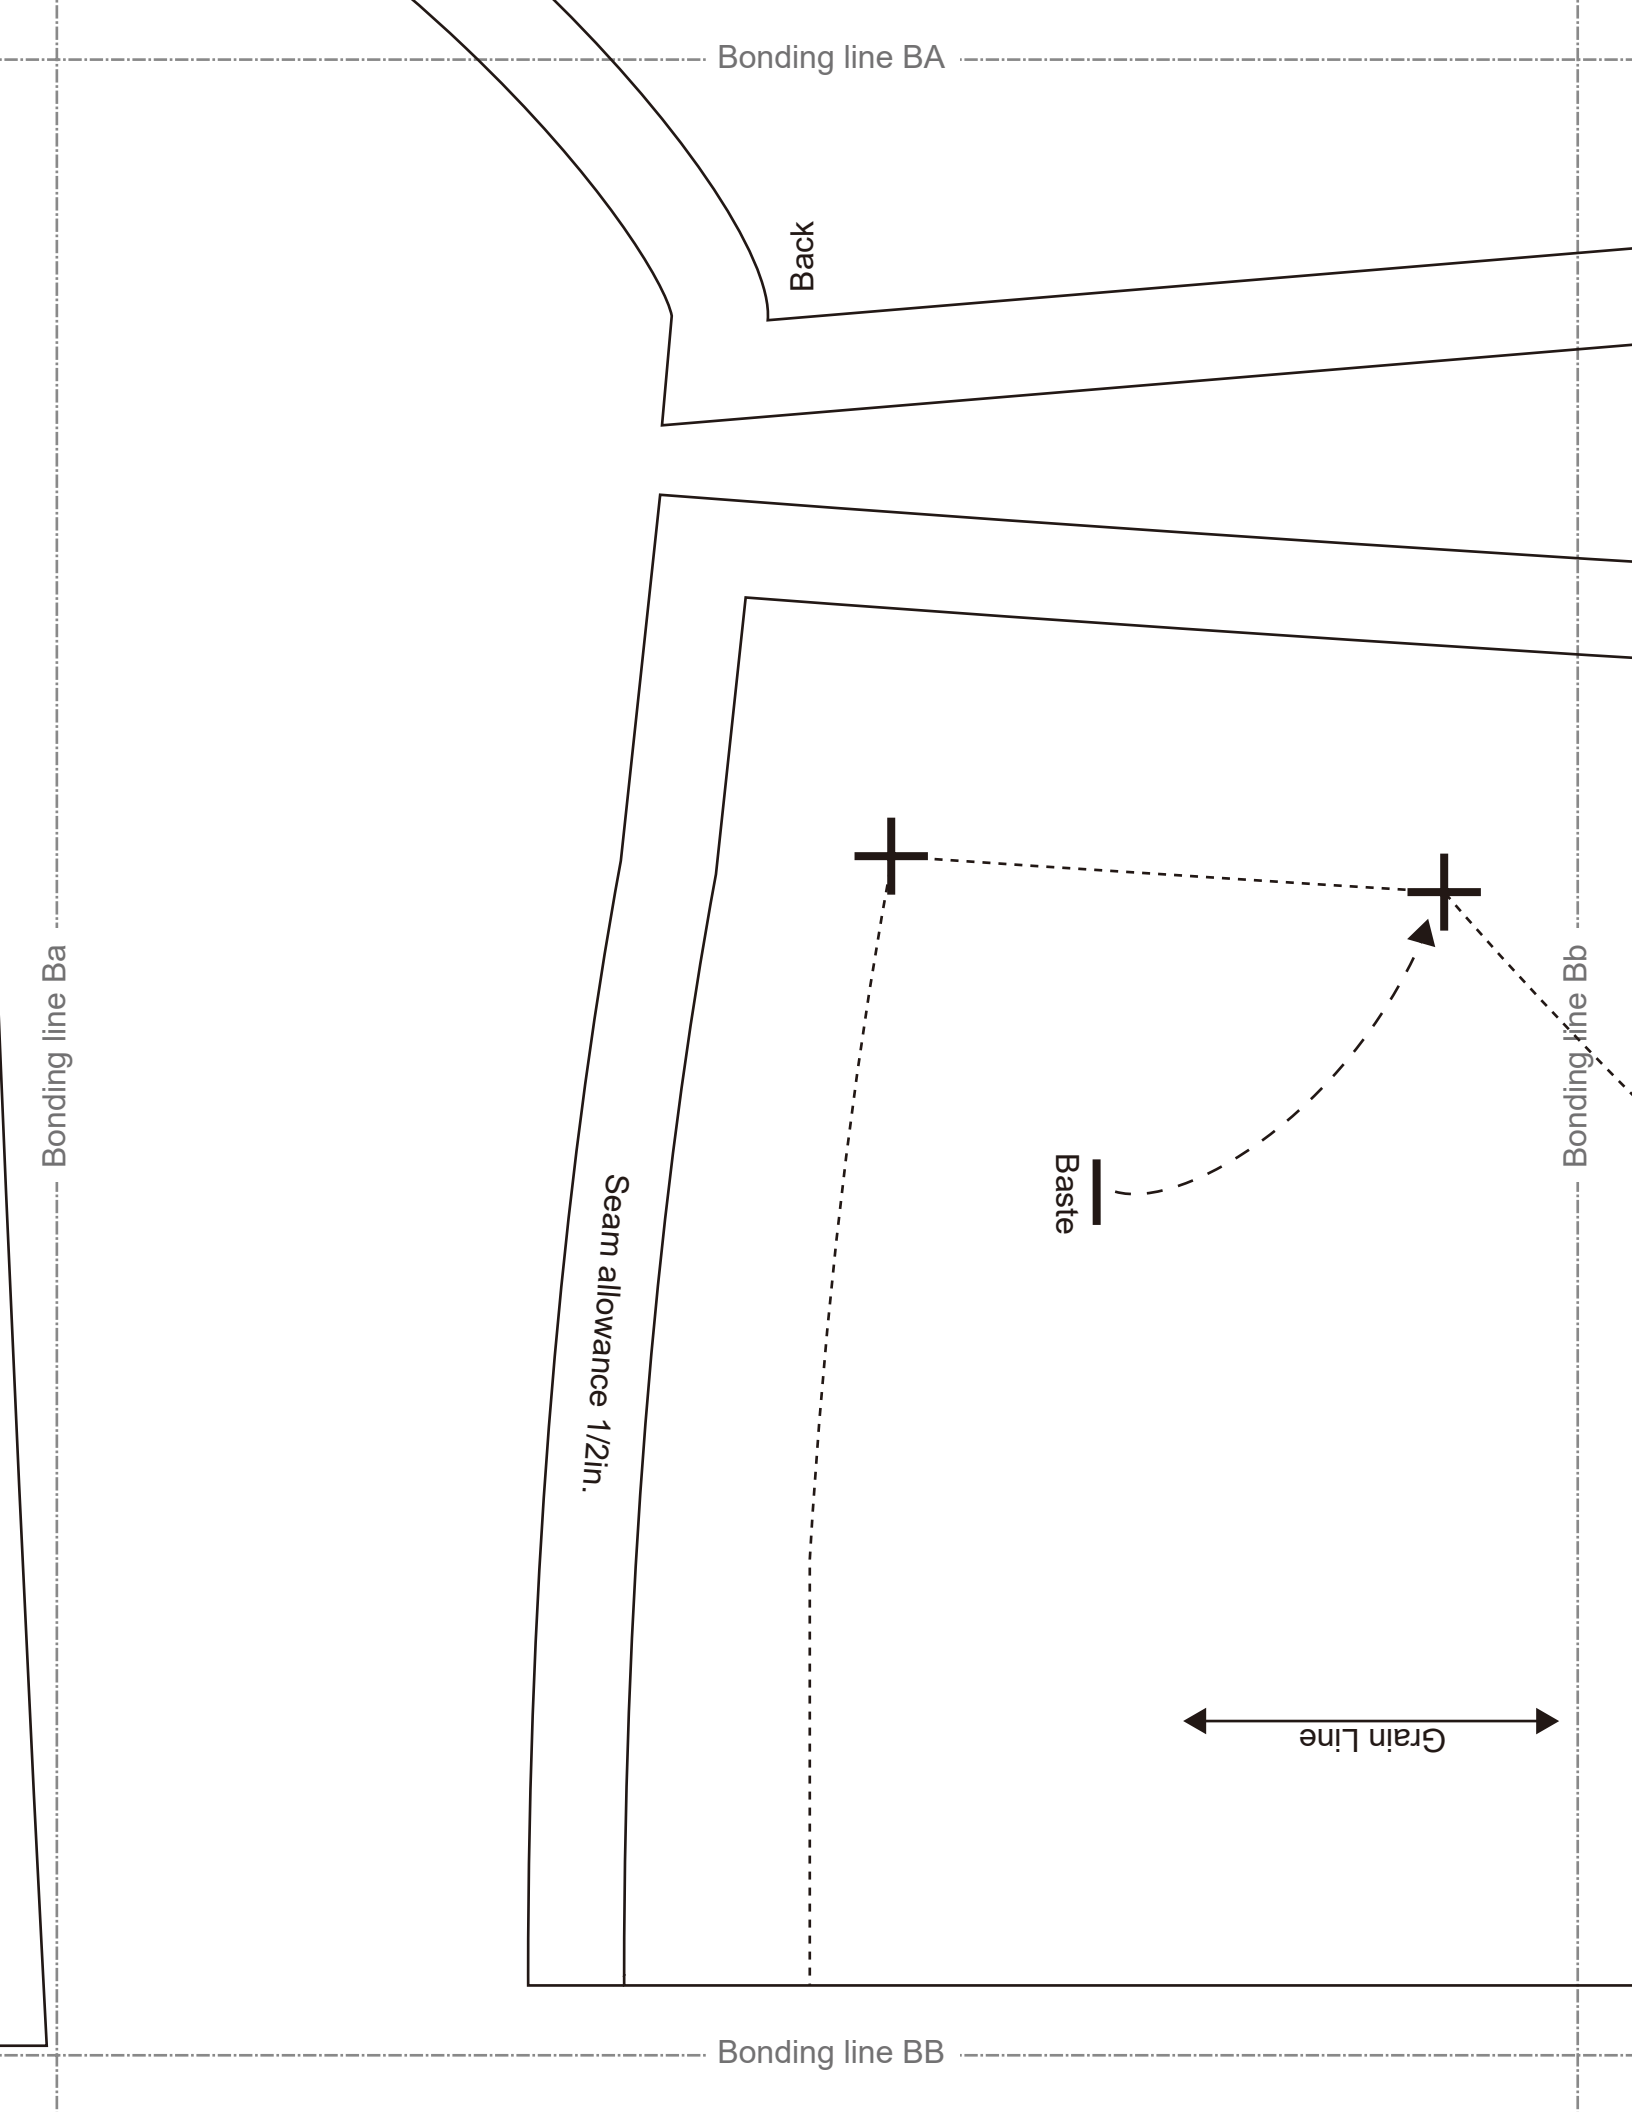

Bonding line Aa

Children's **8**
size

Bonding line AA

Pullover Hoodie Back Body Bottom one sheets

Seam allowance 1/2in.

Bonding line Aa

DRCOS

SITE <http://dr-cos.info/en> <http://dr-cos.com/jp>
MAIL info@dr-cos.com
Twitter <https://twitter.com/drcos>
facebook <https://www.facebook.com/drcos.com>

Bonding line BA

Front

size **8**
Children's

**Pullover Hoodie
Sleeve
two sheets**

Bonding line Ab

Bonding line BA

Back

Bonding line Ba

Seam allowance 1/2in.

Baste

Bonding line Bb

Grain Line

Bonding line BB

TWO SHEETS

Bonding line Ab

Grain Line

Children's  size 8

Pocket mouth

Center line

Grain Line

Seam allowance 1/2in.

Bonding line Ac

Bonding line Ad

Bonding line DA