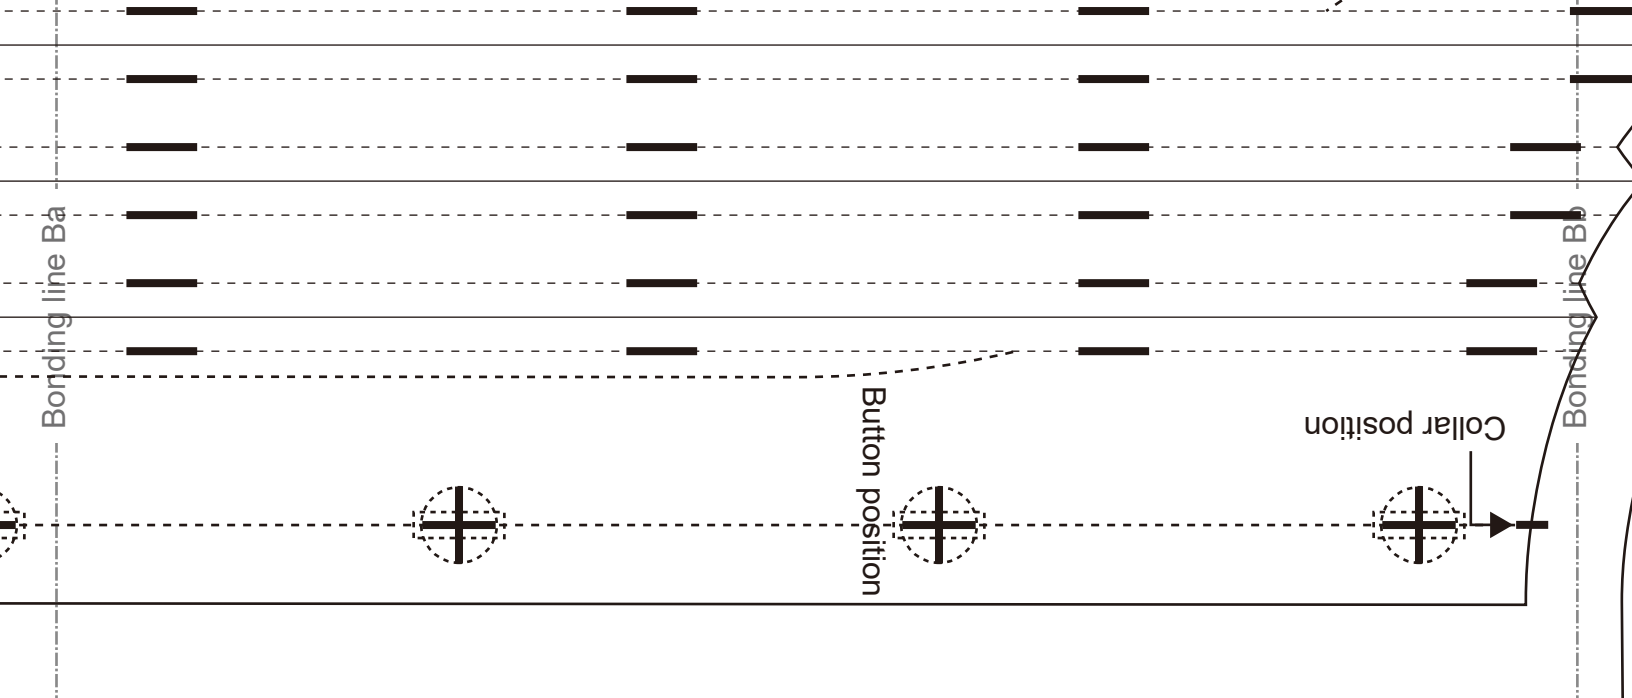

Grain Line

Bonding line AB

Facing Line

Bonding line Ab

facebook <https://www.facebook.com/drcos.com>

Children's

Pin Tuck Shirt

back body
one sheets

— Baste

Children's

Pin Tuck Shirt

Bonding line Ba

Bonding line Bb

Collar position

Button position

Pin Tuck Shirt
facing two sheets
Fusible interlining two sheets

Children

Seam allowance 1/2in.

Bonding line BB

Facing Line

Bonding line Ab

DRCOS
 SITE <http://dr-cos.info/en> (<http://dr-cos.com/jp>)
 MAIL info@dr-cos.com
 Twitter <https://twitter.com/dr-cos>
 facebook <https://www.facebook.com/drcoscom>