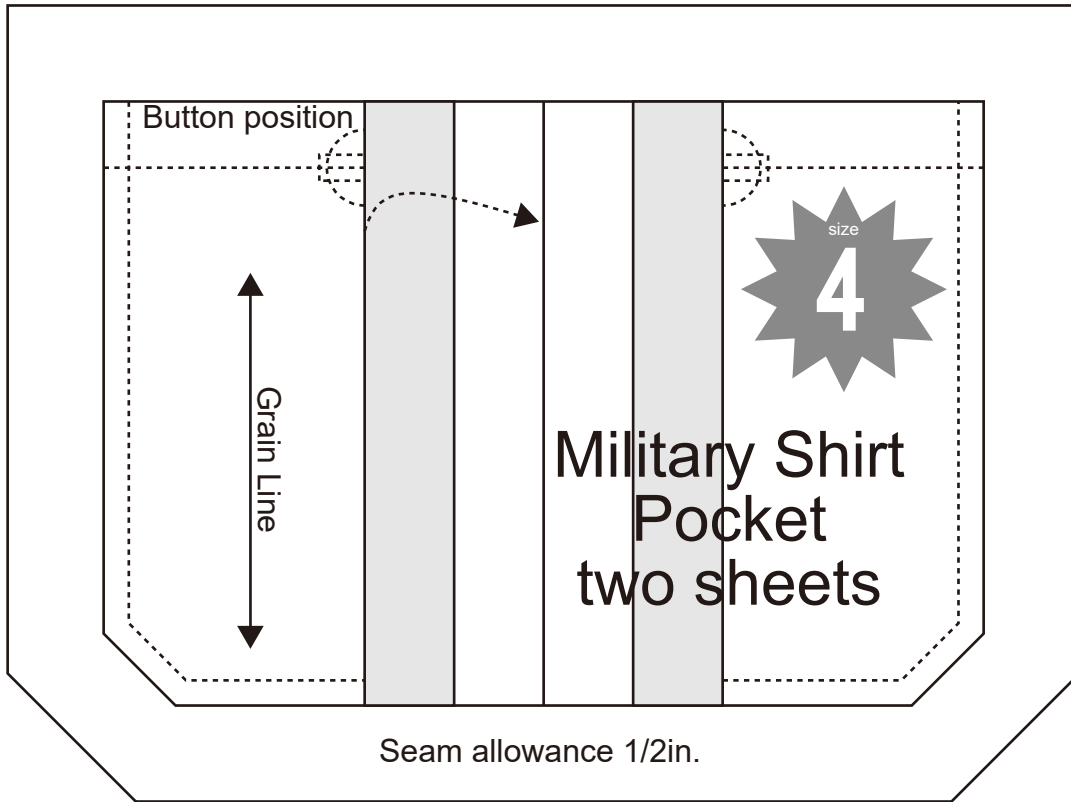

SITE <http://dr-cos.info/en> <http://dr-cos.com/jp>
MAIL info@dr-cos.com
Twitter https://twitter.com/@drcos_com
facebook <https://www.facebook.com/drcoscom>

Seam allowance 1/2in.

Bonding line Ab

Bonding line Ac

collar position

DRCOS

SITE <http://dr-cos.info/en> <http://dr-cos.com/jp>
MAIL info@dr-cos.com
Twitter https://twitter.com/@drcos_com
facebook <https://www.facebook.com/drcoscom>

Military Shirt
collar stand
two sheets
Fusible interlining
one sheets

Seam allowance 1/2in.

Bonding line CA

Bonding line Bb

Bonding line Bc

Children's ^{size} 4

Military Shirt
Back Bottom Body
one sheets

Bonding line Ac

Bonding line Ad