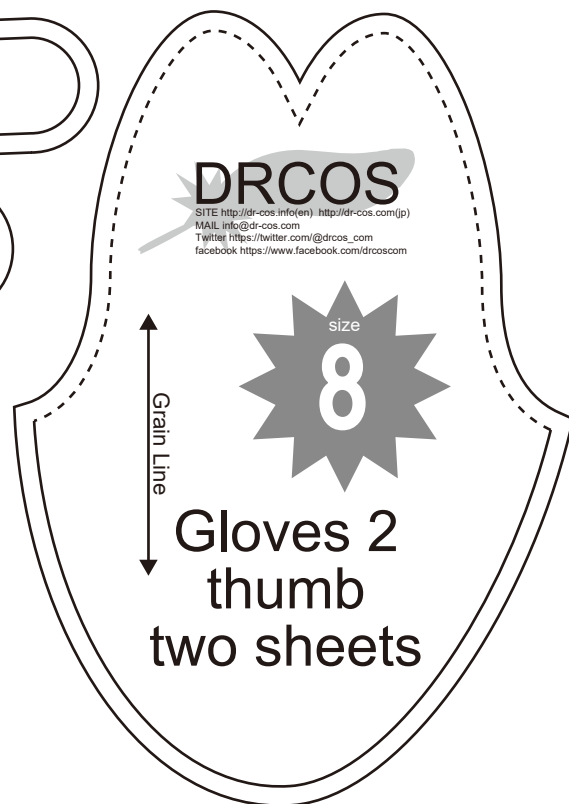

allowance 1/10in.

Bonding line Aa

Main Line

Children's size 8

Gloves 2
base
two sheets

3fold

Seam allowance 1/2in.

Bonding line AA

Seam allowance

Grain Line

Bonding line Aa

Bonding line Ab

Bonding line BA

Bonding line Ab

size

8

Children's

Gloves2
QUILT BATTING
(single fusible)
two sheets

Bonding line CA

Bonding line Ac