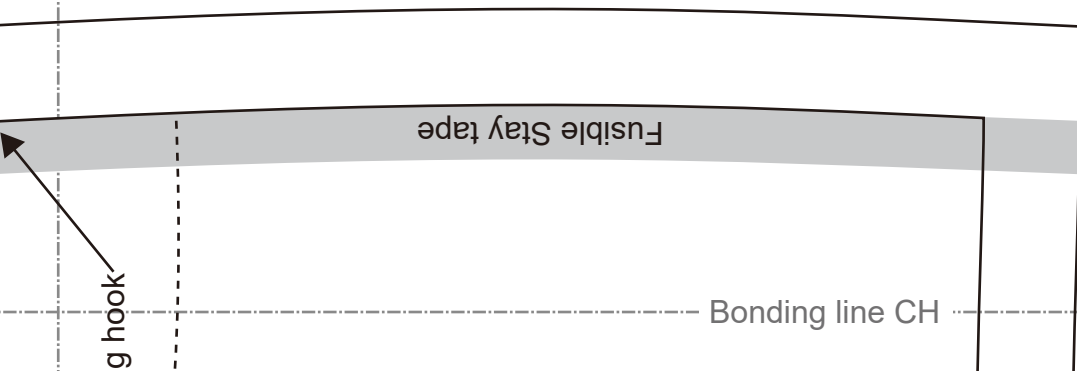

Bonding line CH

g hook

Fusible Stay tape