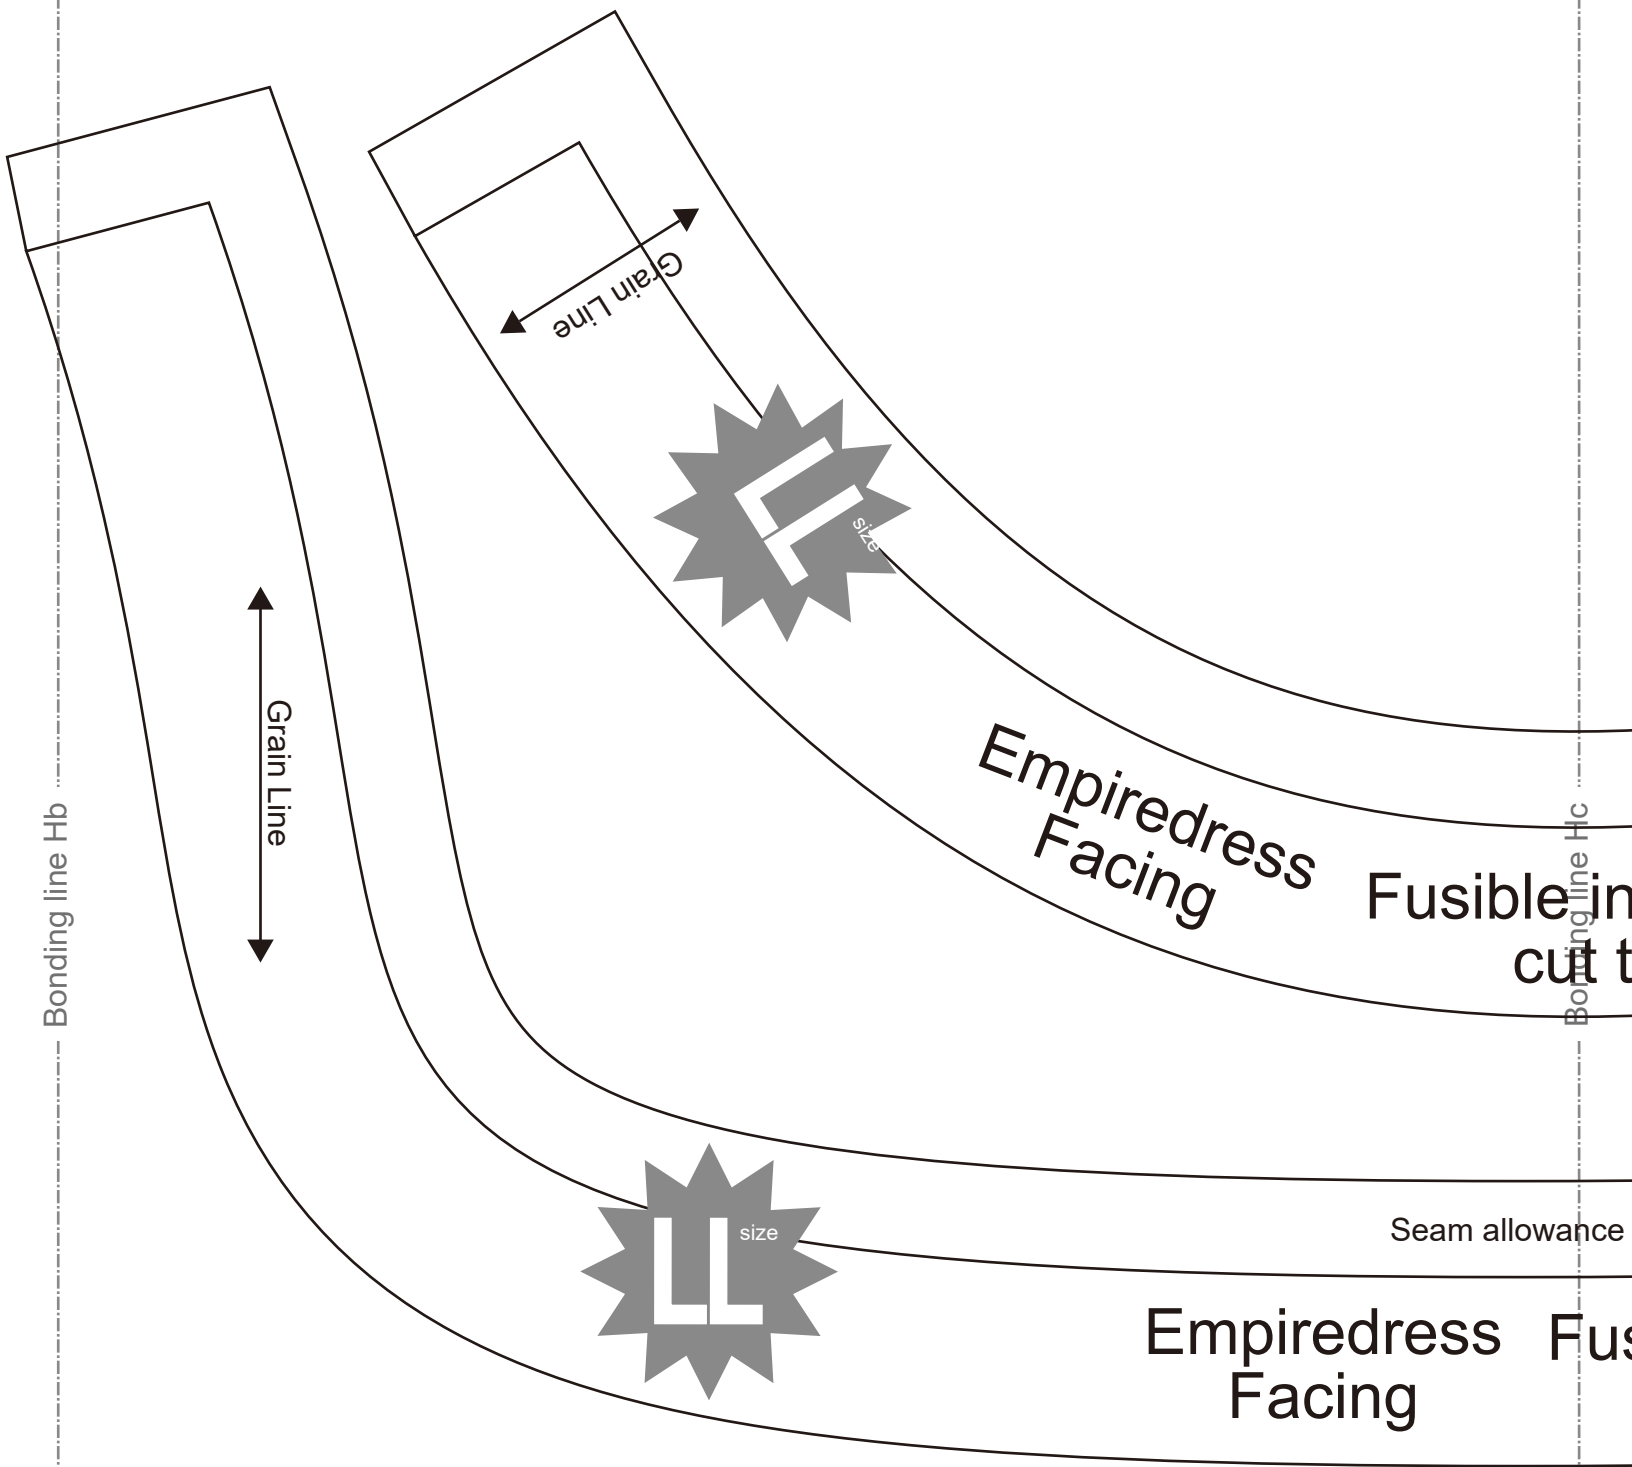

Bonding line CG

Bonding line Hb

Bonding line Hc

Seam allowance