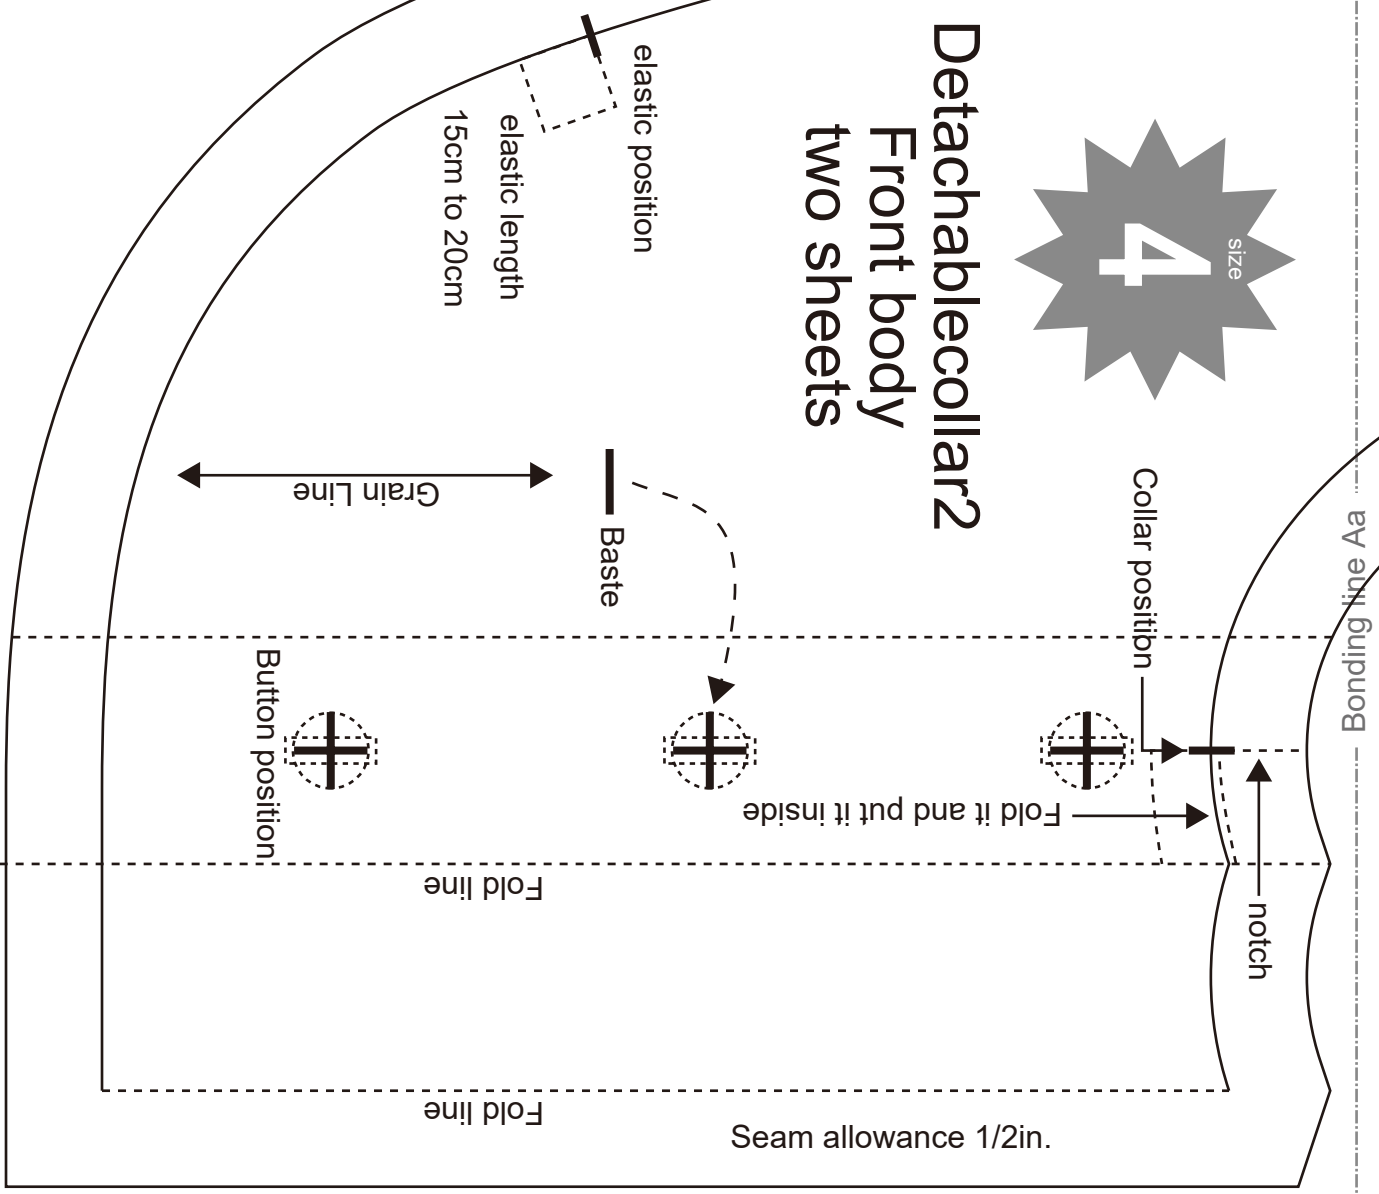

Detachablecollar2 Front body two sheets

Bonding line Aa

DRCOS
 SITE <http://dr-cos.info/en> <http://dr-cos.com/jp>
 MAIL info@dr-cos.com
 Twitter <https://twitter.com/dr-cos>
 facebook <https://www.facebook.com/drcoscom>

Seam allowance 1/2in.

Bonding line Ab

Grain Line

DRCOS
 SITE <http://dr-cos.info/en> <http://dr-cos.com/jp>
 MAIL info@dr-cos.com
 Twitter <https://twitter.com/dr-cos>
 facebook <https://www.facebook.com/drcoscom>

allowance 1/2in.
 abcollar2
 Collar
 sheets
 e interlining
 sheets

Bonding line BA

Seam allowance
Detachable
Collar
two sheets
Fusible interf
one sheet

Bonding line Ab

Detachablecollar2 Back body one sheets