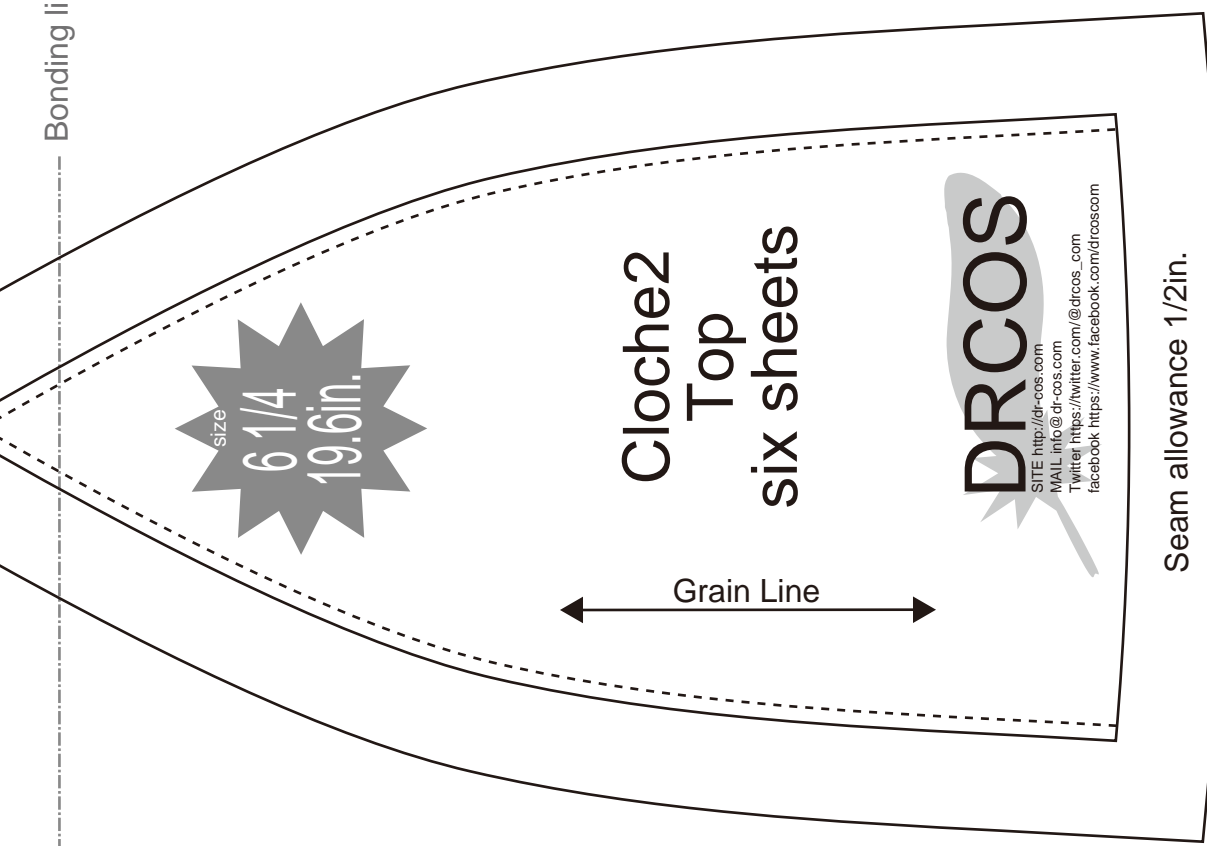

Cloche2
Brim
two sheets

Bonding line Aa

size
6 1/4
19.6in.

Cloche2
Top
six sheets

Bonding line BA

Bonding line Ab