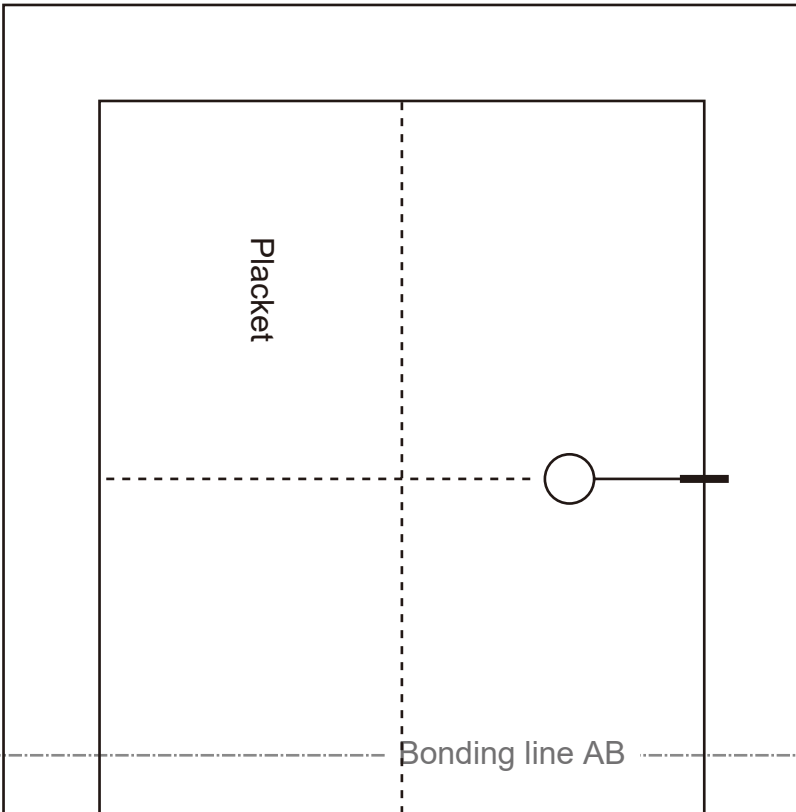

Bonding line AA

Bonding line Aa

Bonding line AA

Seam allowance 1/2in.

Bonding line Ba

Placket

Bonding line AB

Bonding line Ca

Bonding line AB

Bonding line AC

Circular SK
Belt
one sheet:
Fusible interli
one sheet:

Bonding line Da

Bonding line AC

Skirt
neets
terlining
neets

Bonding line AD

LADIES' SKIRT

Seam allowance 1/2in.

Bonding line AD

DRCOS
SITE <http://dr-cos.info/en> | <http://dr-cos.com/fjp>
MAIL info@dr-cos.com
Twitter <https://twitter.com/dtroos.com>
facebook <https://www.facebook.com/drcoscom>