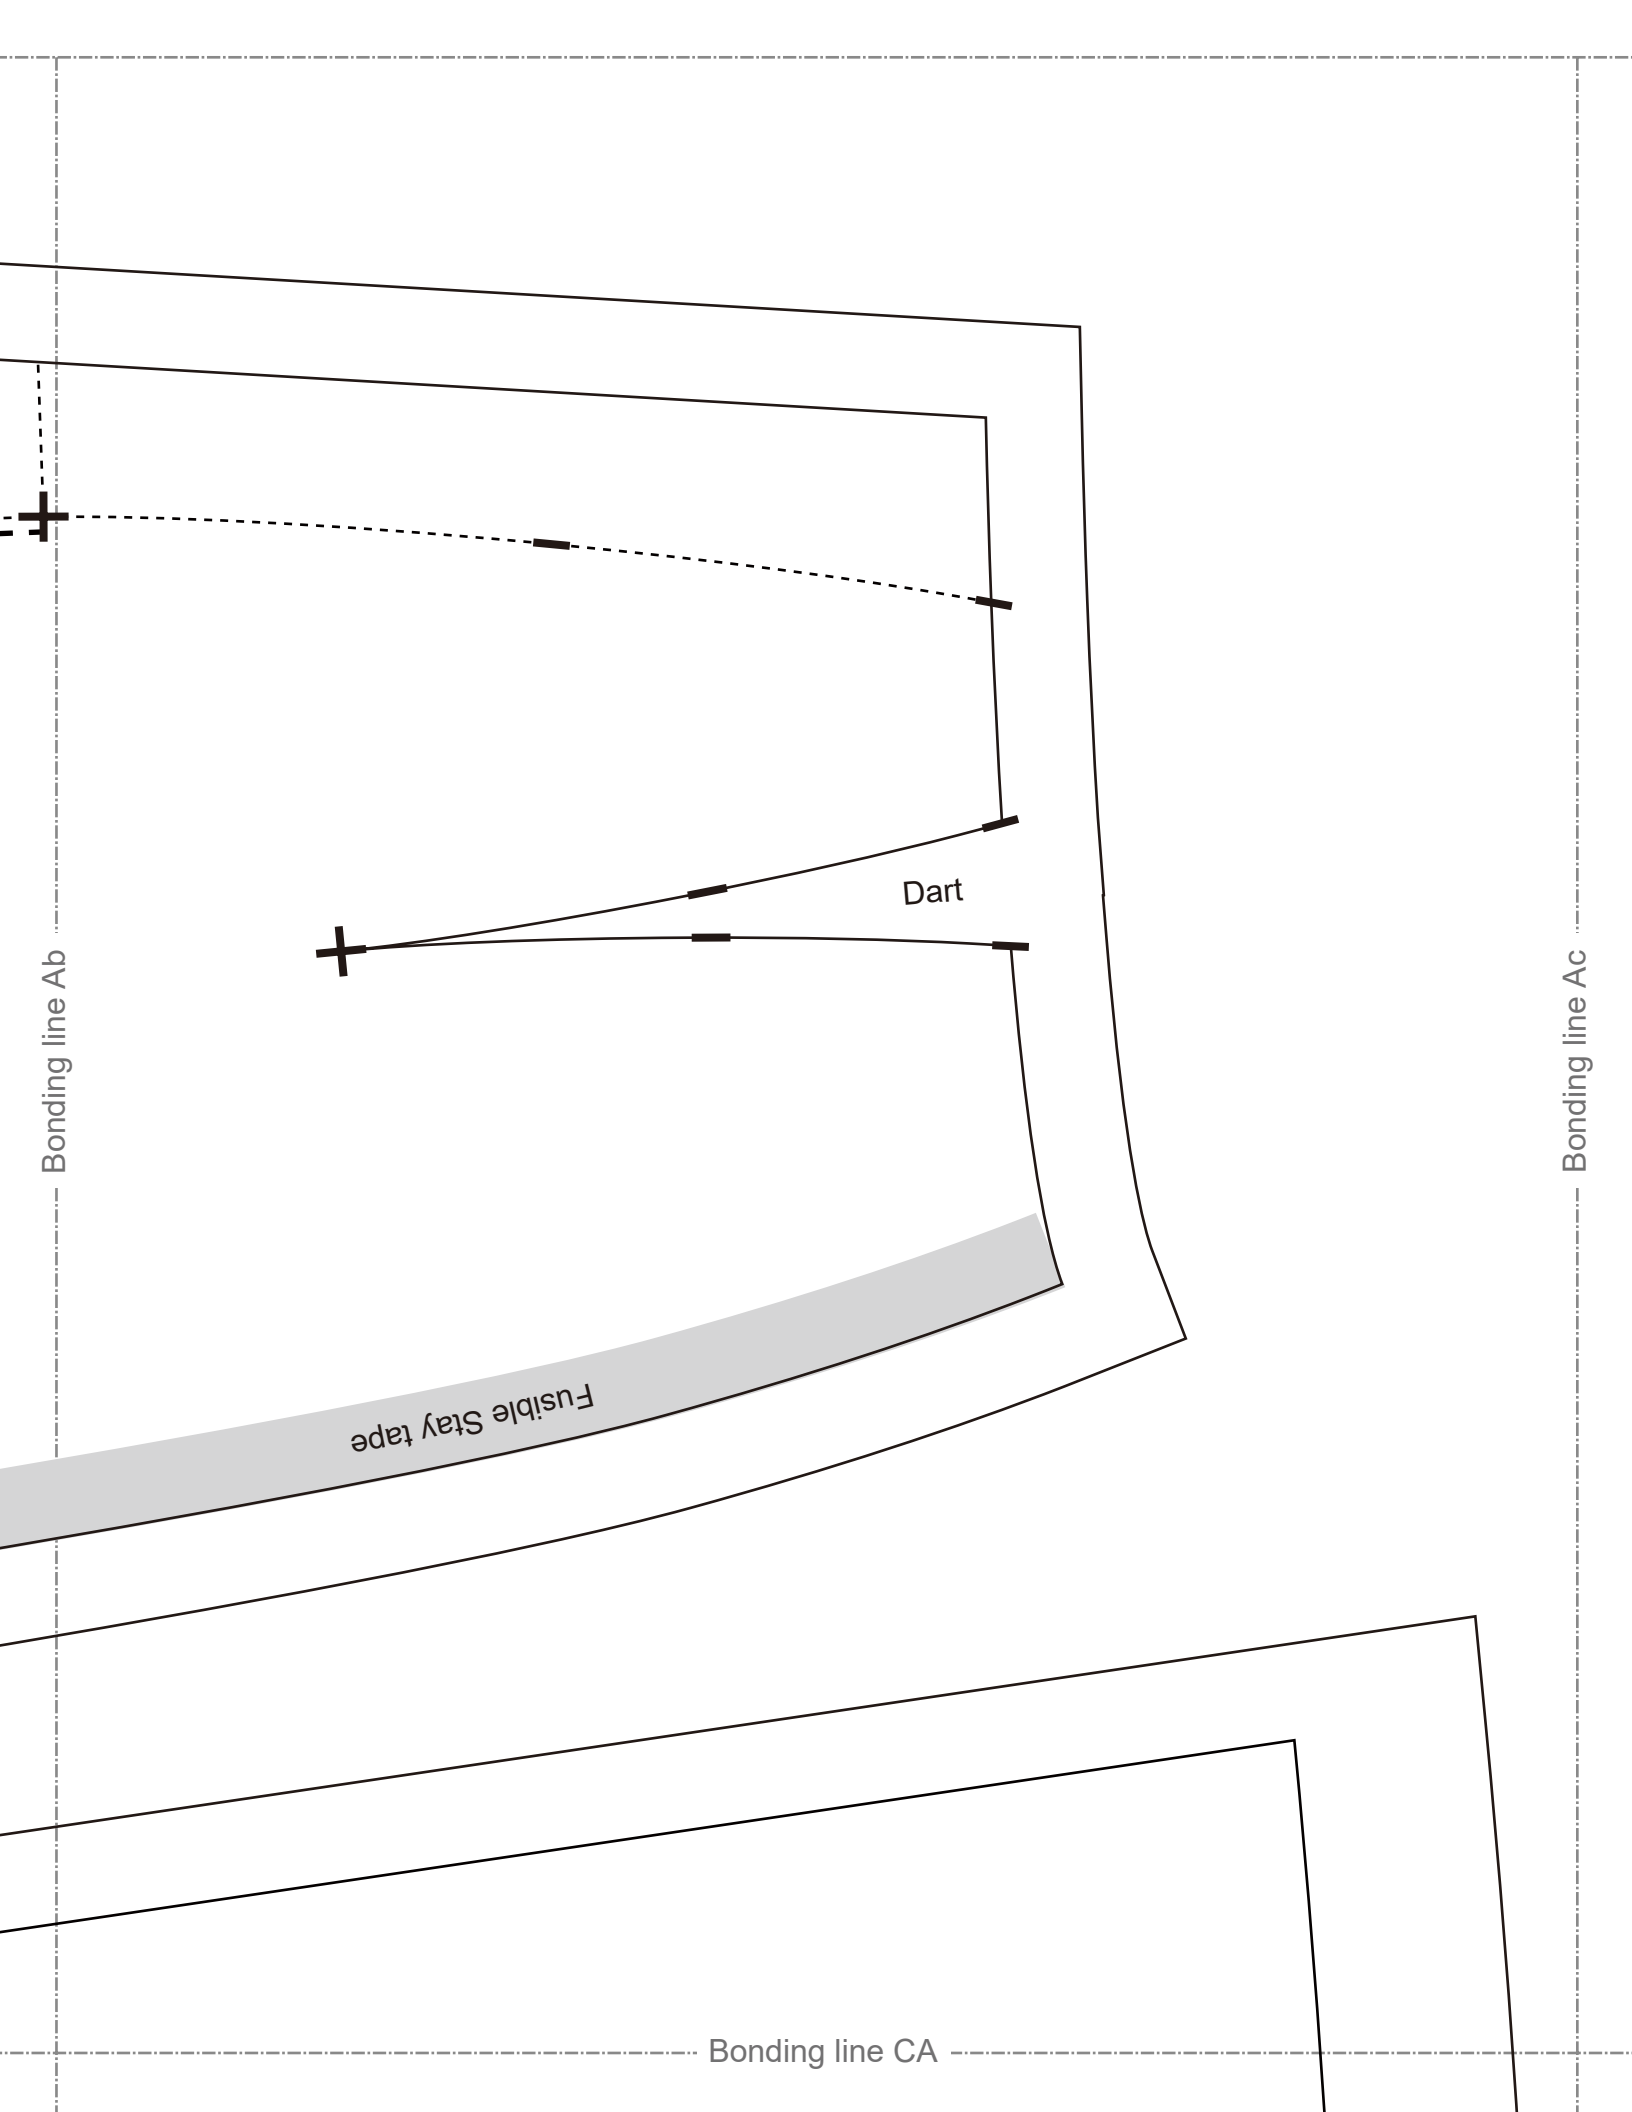

advance 1in.

Bonding line AE

Box Pleat Skirt 2

Bonding line BC

Bonding line Da

Bonding line Db

Seam allowance 1/2in.

Seam allowance 1/2in.

stitch

Bonding line BD

Box
Back
tw

Box Pleat Skirt 2
Back body side
two sheets

Bonding line BD

Grain Line

Bonding line Ea

Bonding line Eb

Box Pleat Skirt 2
Belt
one sheets
Fusible interlining
one sheets

Seam allowance 1/2in.

Bonding line BE

Bonding line CA

Box Pleat Skirt 2 Back body one sheets

Bonding line Bb

Grain Line

DRCOS