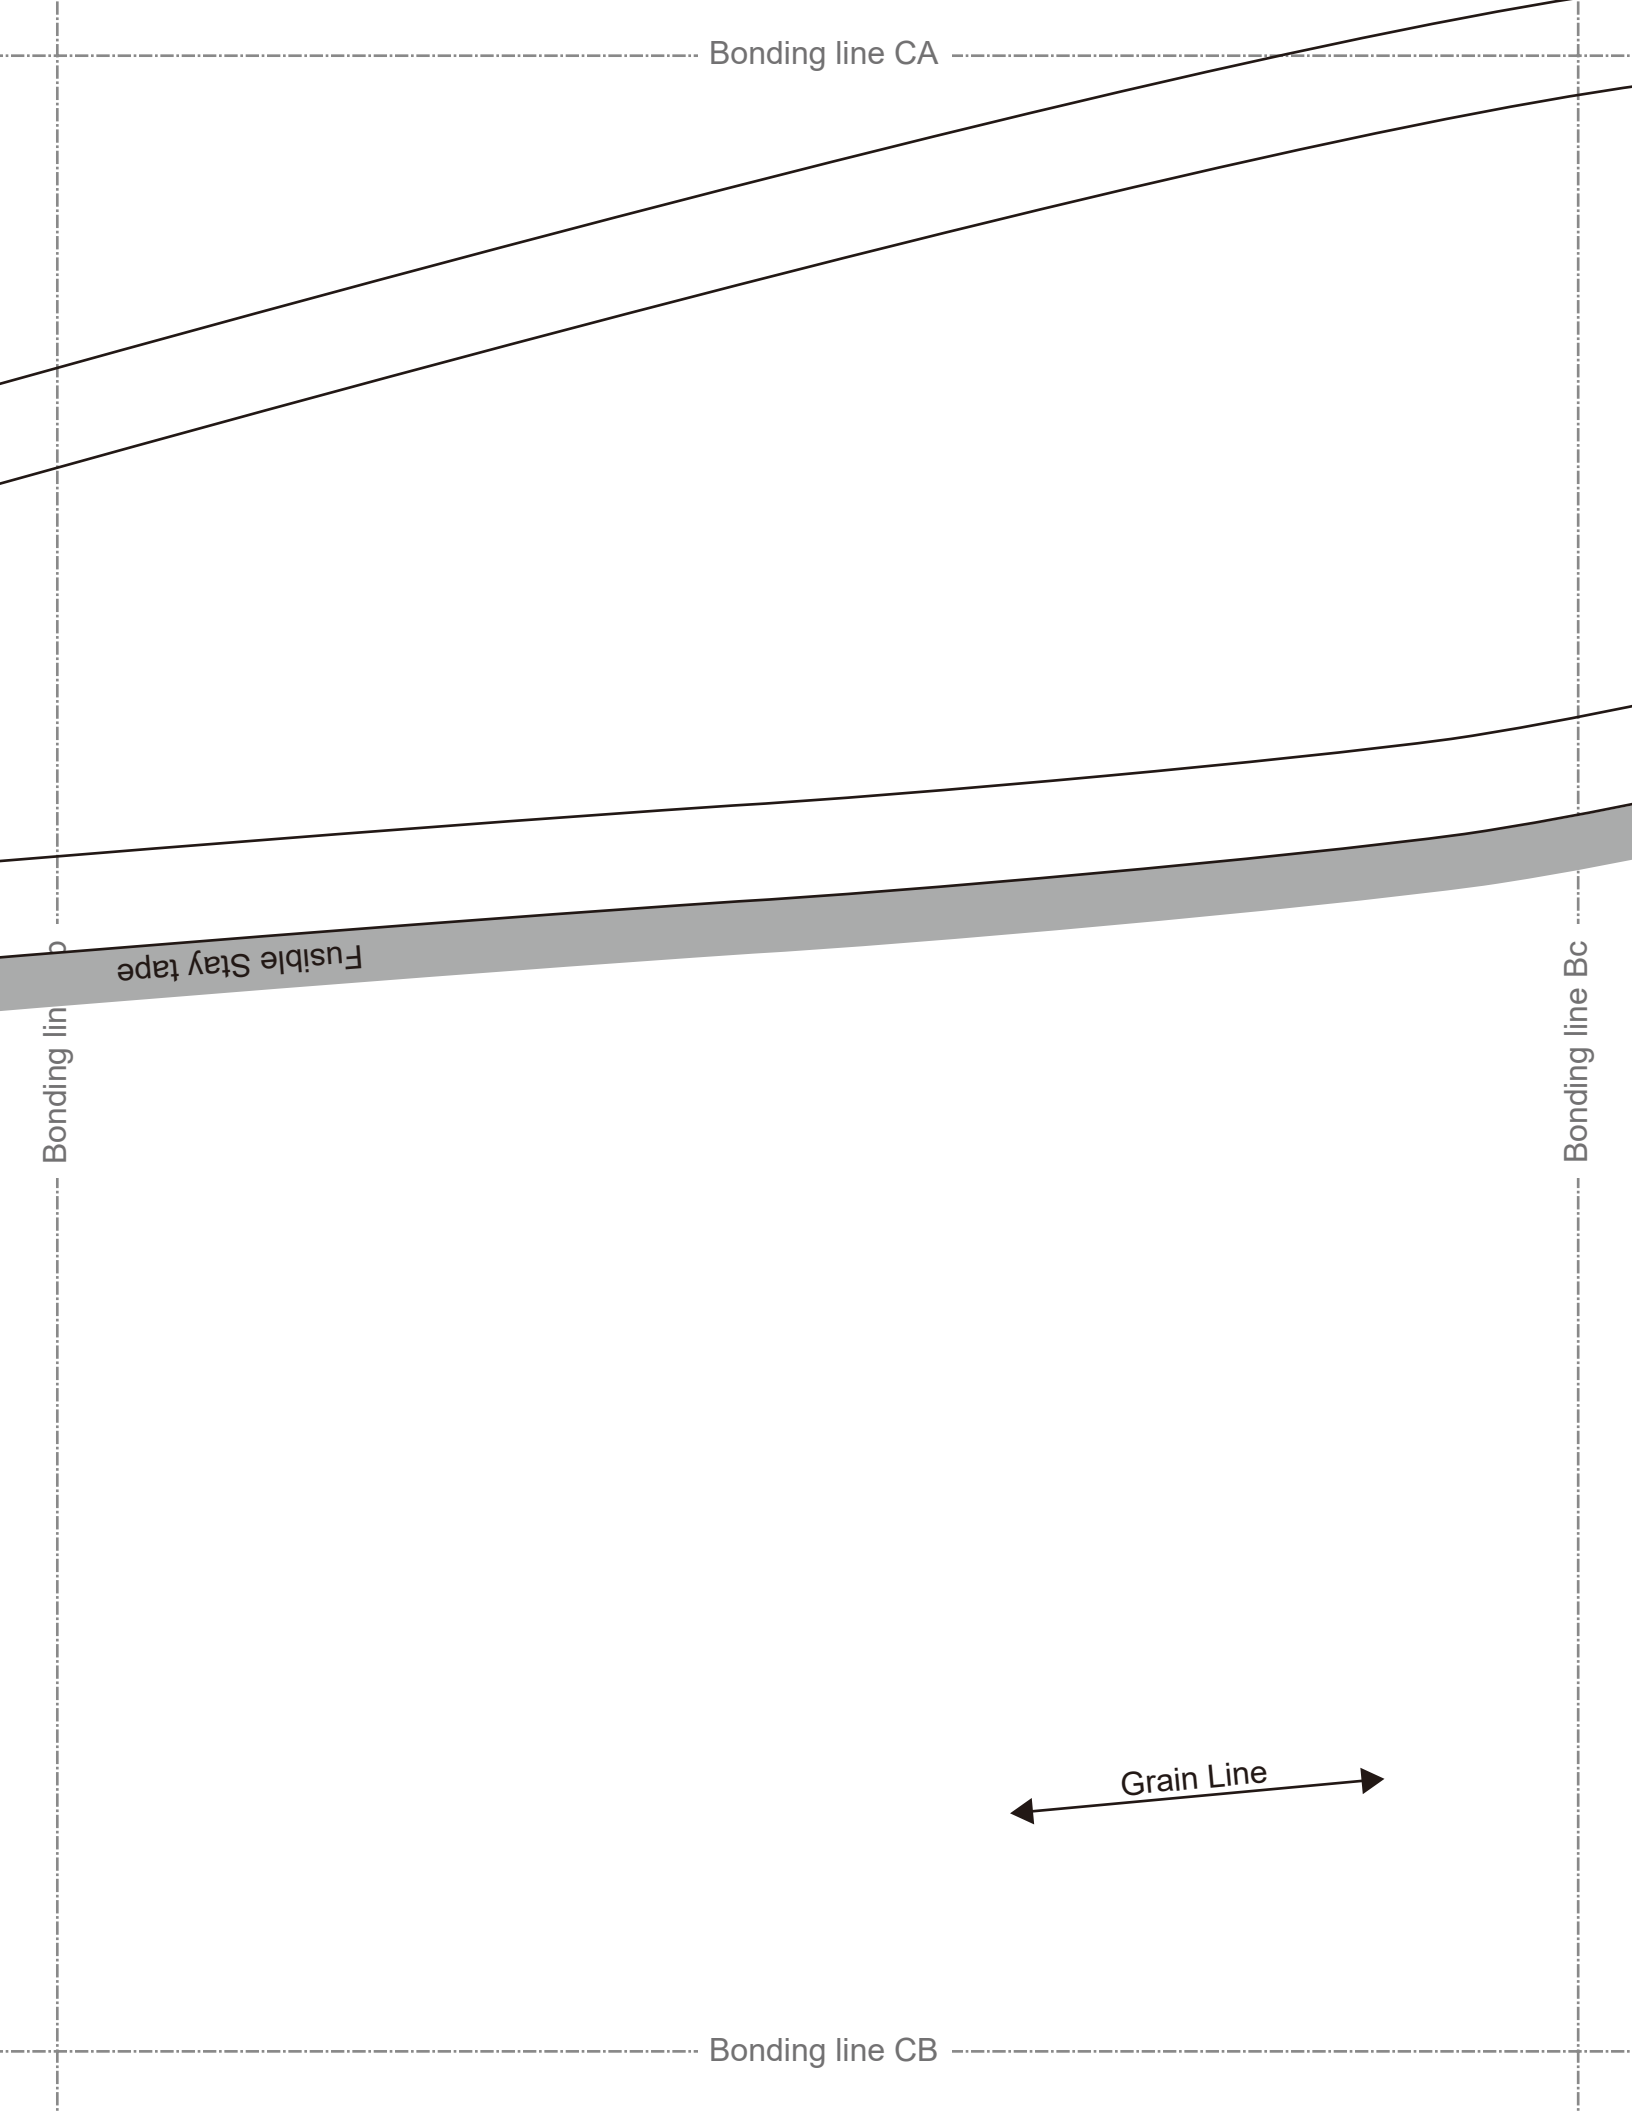

Seam allowance 1/2in.

Bonding line BD

LADIES' size

Young Witch
Front Body
one sheets

Bonding line Ab

Bonding line Ac

Bonding line CA

Bonding line CB