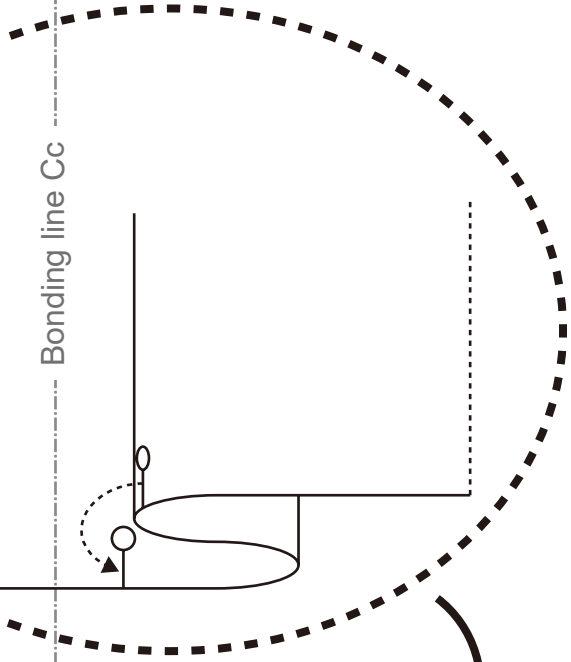

Bonding line Bb

Seam allowance 1/2in.

Seam allowance 1/2in.

Bonding line Bc

**DRCOS**

[http://drcos.info\(en\)](http://drcos.info(en)) [http://drcos.com\(jp\)](http://drcos.com(jp))  
[info@drcos.com](mailto:info@drcos.com)  
Twitter [https://twitter.com/drcos\\_com](https://twitter.com/drcos_com)  
facebook <https://www.facebook.com/drcoscom>

Tucked Skirt  
Back body  
one sheets

Bonding line DB

Bonding line DB

# MEN'S

size

Bonding line Cc

Bonding line Cd

Tuck

Tuck

Bonding line DC

Bonding line EA

Bonding line Ae

Bonding line Bd

Bonding line EA

Bonding line EB

Seam allowance 1/2in

**Tucked Skirt**  
**Belt**  
 one sheets  
**Fusible interlining**  
 one sheets

Bonding line Be

Bonding line EB