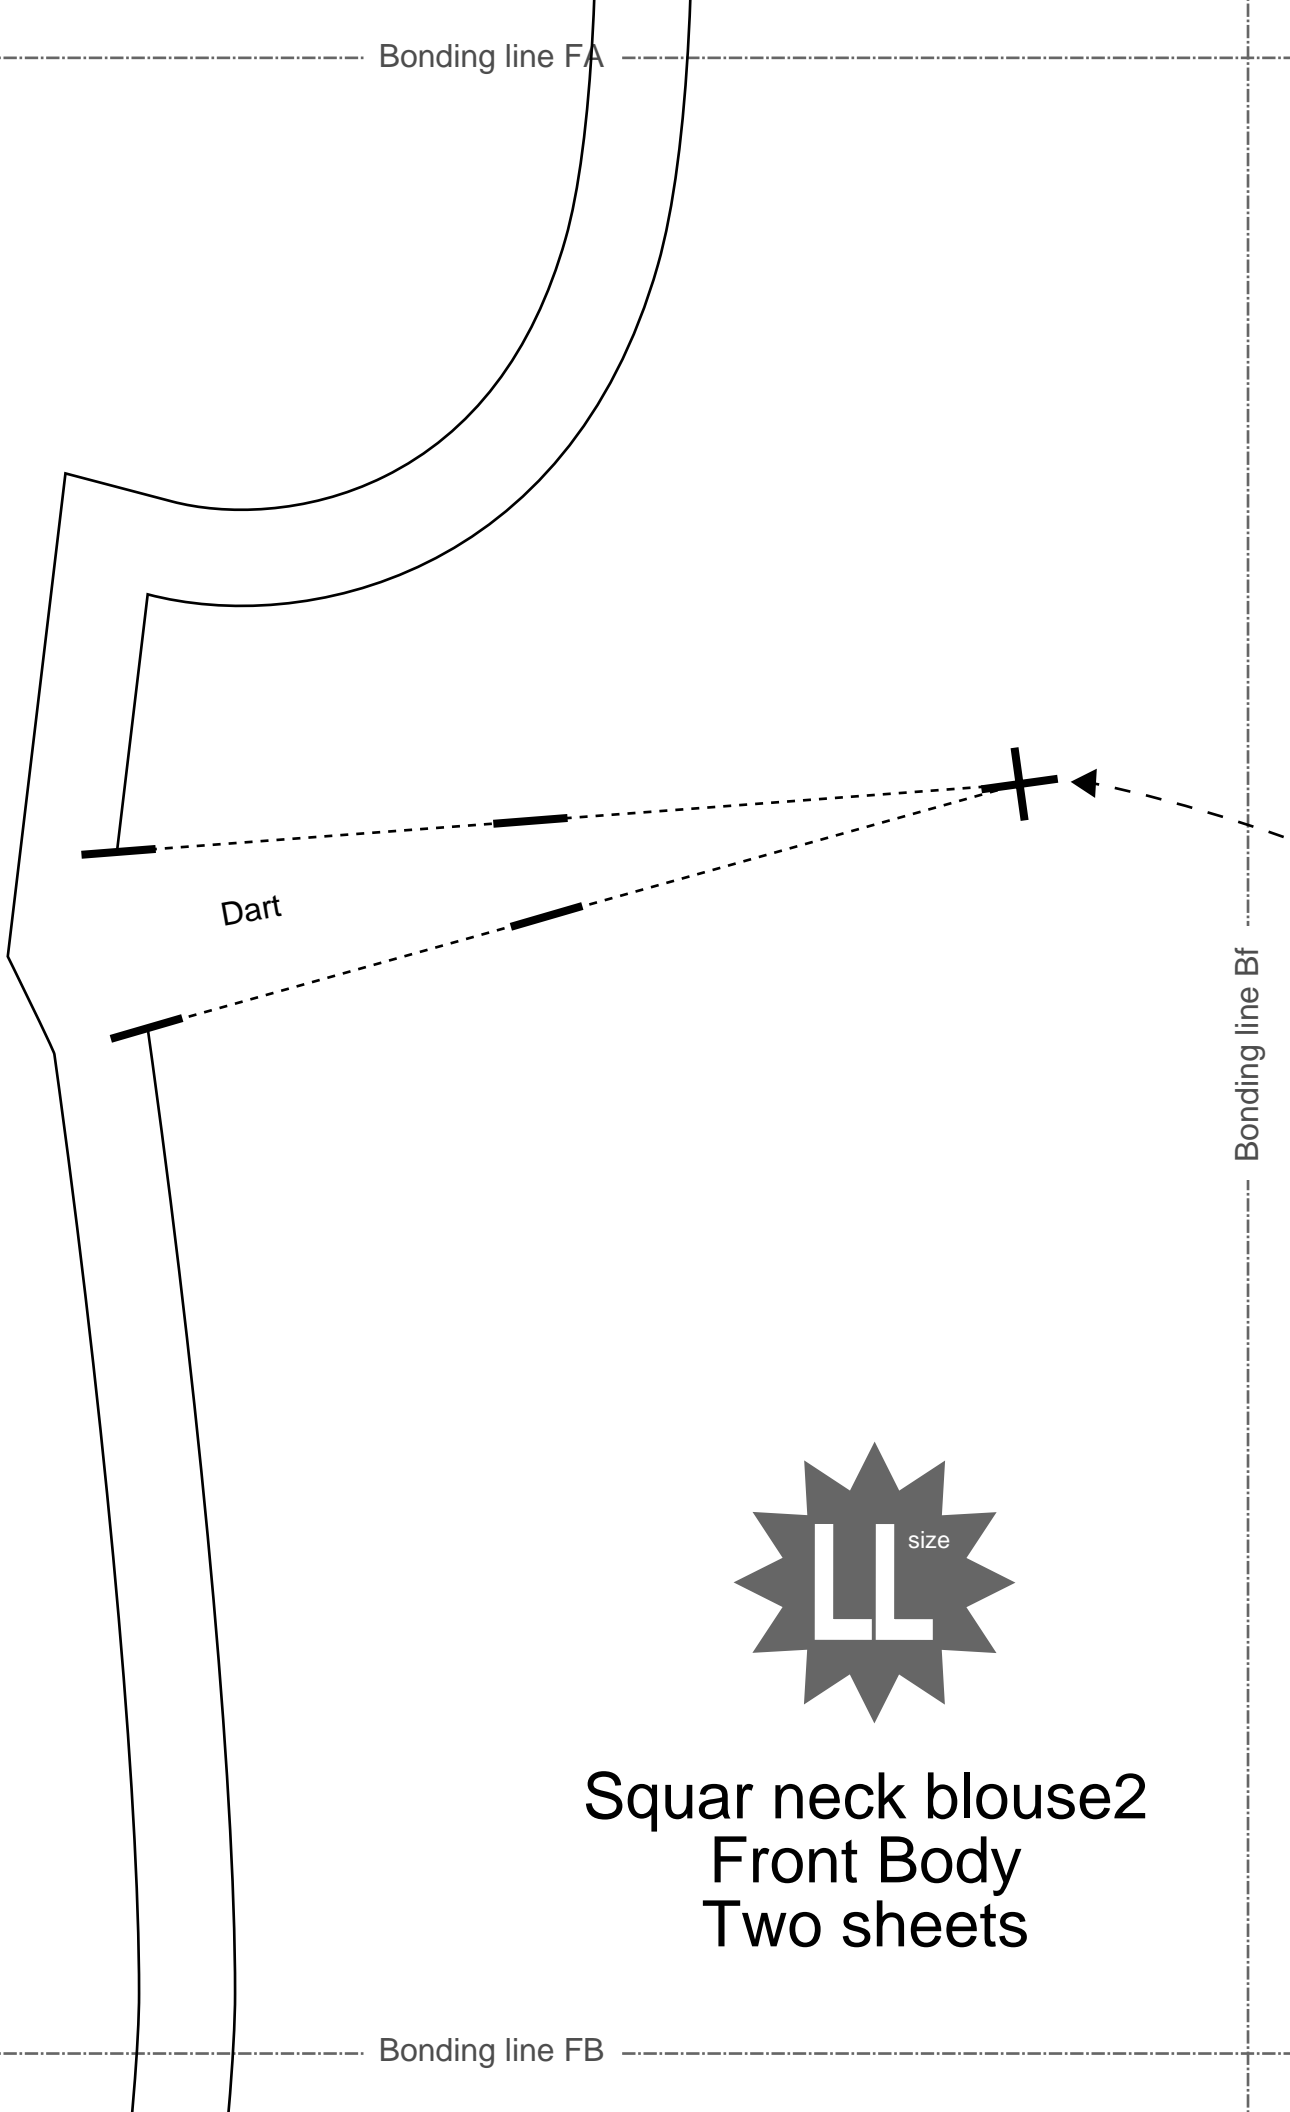

Bonding line Aa

Grain Line

Bonding line BA

one sheets

of the product

Bonding line BA

Bonding line Ba

Bonding line Bb

Bonding line Bc

Bonding line DA

Seam allowance 1/2in.

Grain Line

Squar neck blouse2
Facing two sheets
Fusible interlining two sheets

DRON
SITE: http://www.dron.com
mailto:info@dron.com
http://www.dron.com

Bonding line DB

Bonding line Bd

Seam allowance 1/2in.

Squar neck blouse2 Sleeve two sheets

Bonding line Ad

Bonding line Ae

DRCOS

[SITE http://drcos.info/en](http://drcos.info/en) [http://drcos.com\(fp\)](http://drcos.com(fp))
 MAIL info@drcos.com
 T witter https://twitter.com/drcos_com
 facebook <https://www.facebook.com/drcoscom>

Bonding line Bf

Dart

Squar neck blouse2
Front Body
Two sheets

Bonding line FB

Bonding line FB

Bonding line Ce

Bonding line Cf

Seam allowance 1/2in.