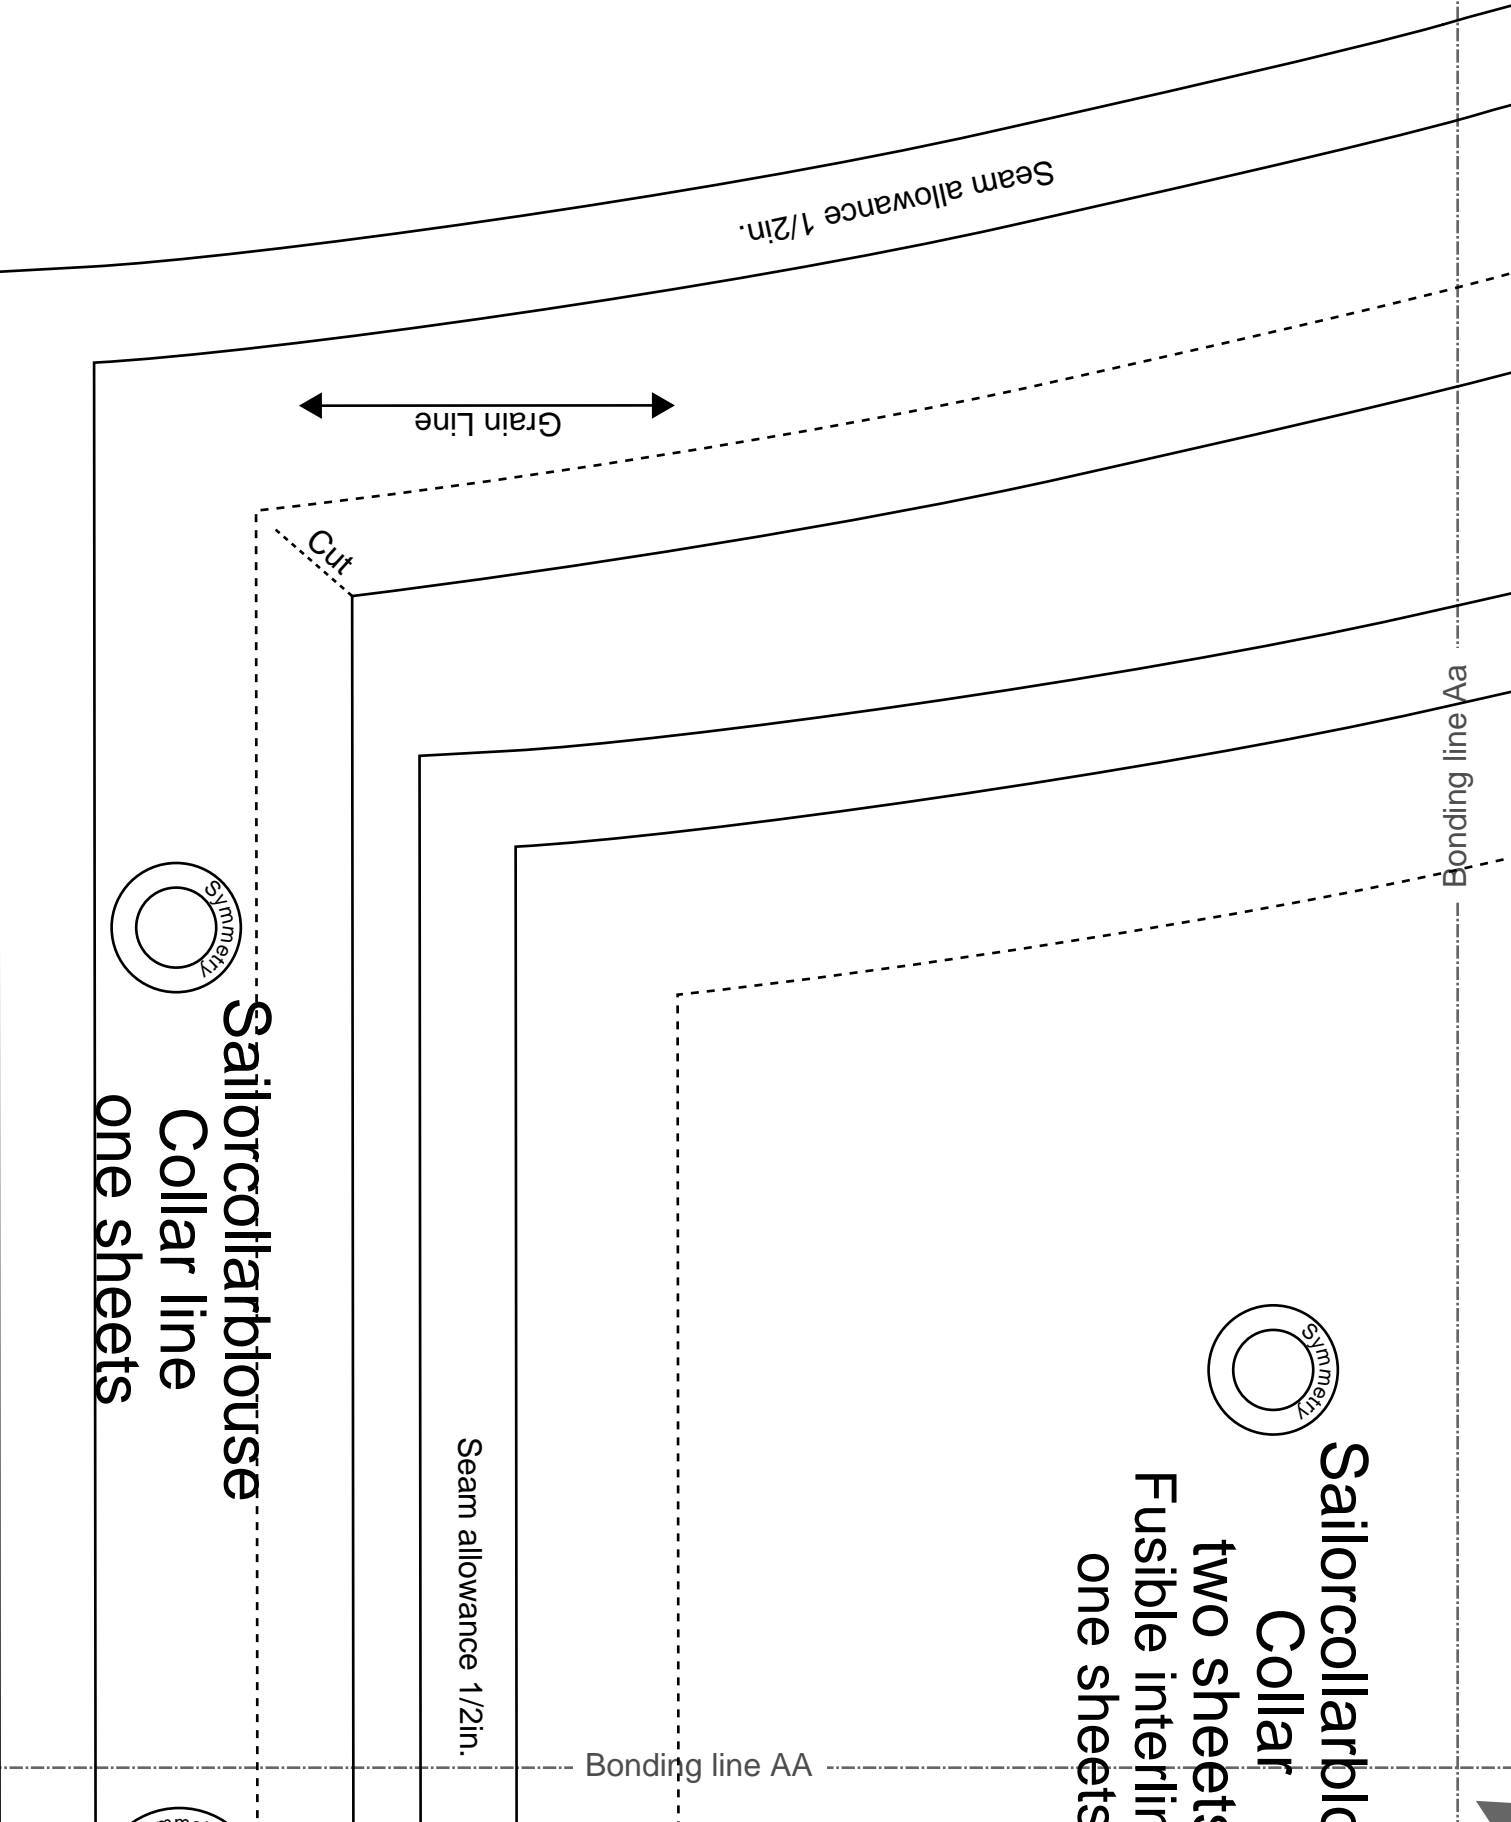

[Home](#)

[Back to Sailorcollarblouse page](#)

carblouse
lar
neets
terlining
neets

Bonding line AA

2in.

Bonding line Ba

darts

Baste

Bonding line AB

Bonding line AB

Bonding line Ca

MEN'S  **S**
size

Sailorcollarblouse
Back Body
one sheets

Bonding line AC

Bonding line AC

Seam allowance 1/2in.

Bonding line AD

MEN'S  **S**
size

Bonding line Aa

Bonding line Ab

Collar line position

←
Main Line

Bonding line BA

MEN'S  **S**
size

Bonding line DB