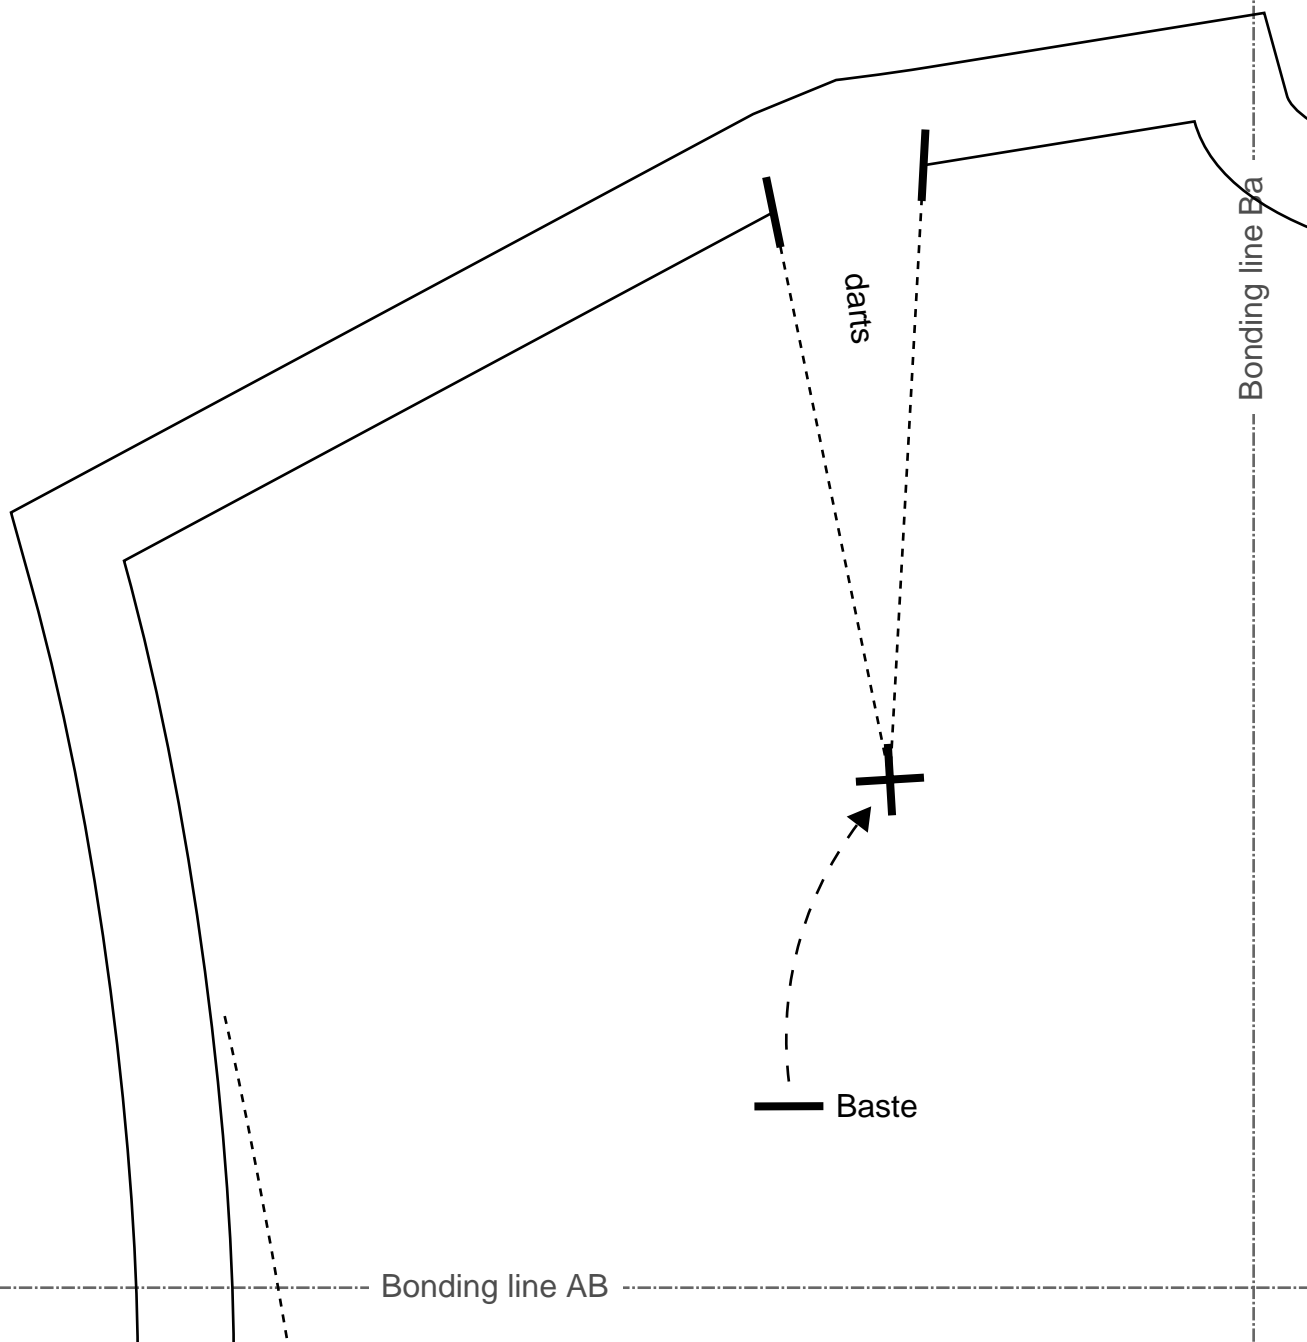

[Home](#)

[Back to Sailorcollarblouse page](#)

carblouse
lar
neets
terlining
neets

Bonding line AA

2in.

Bonding line Ba

darts

Baste

Bonding line AB

Bonding line AB

Bonding line Ca

MEN'S  **S**
size

Sailorcollarblouse
Back Body
one sheets

Bonding line AC

Bonding line AC

Seam allowance 1/2in.

Bonding line CC

size

Bonding line CC

collar blouse
front Body
sheet

Seam allowance 1/2in.

Bonding line Dc

Bonding line Dc

Bonding line CD

Bonding line DB