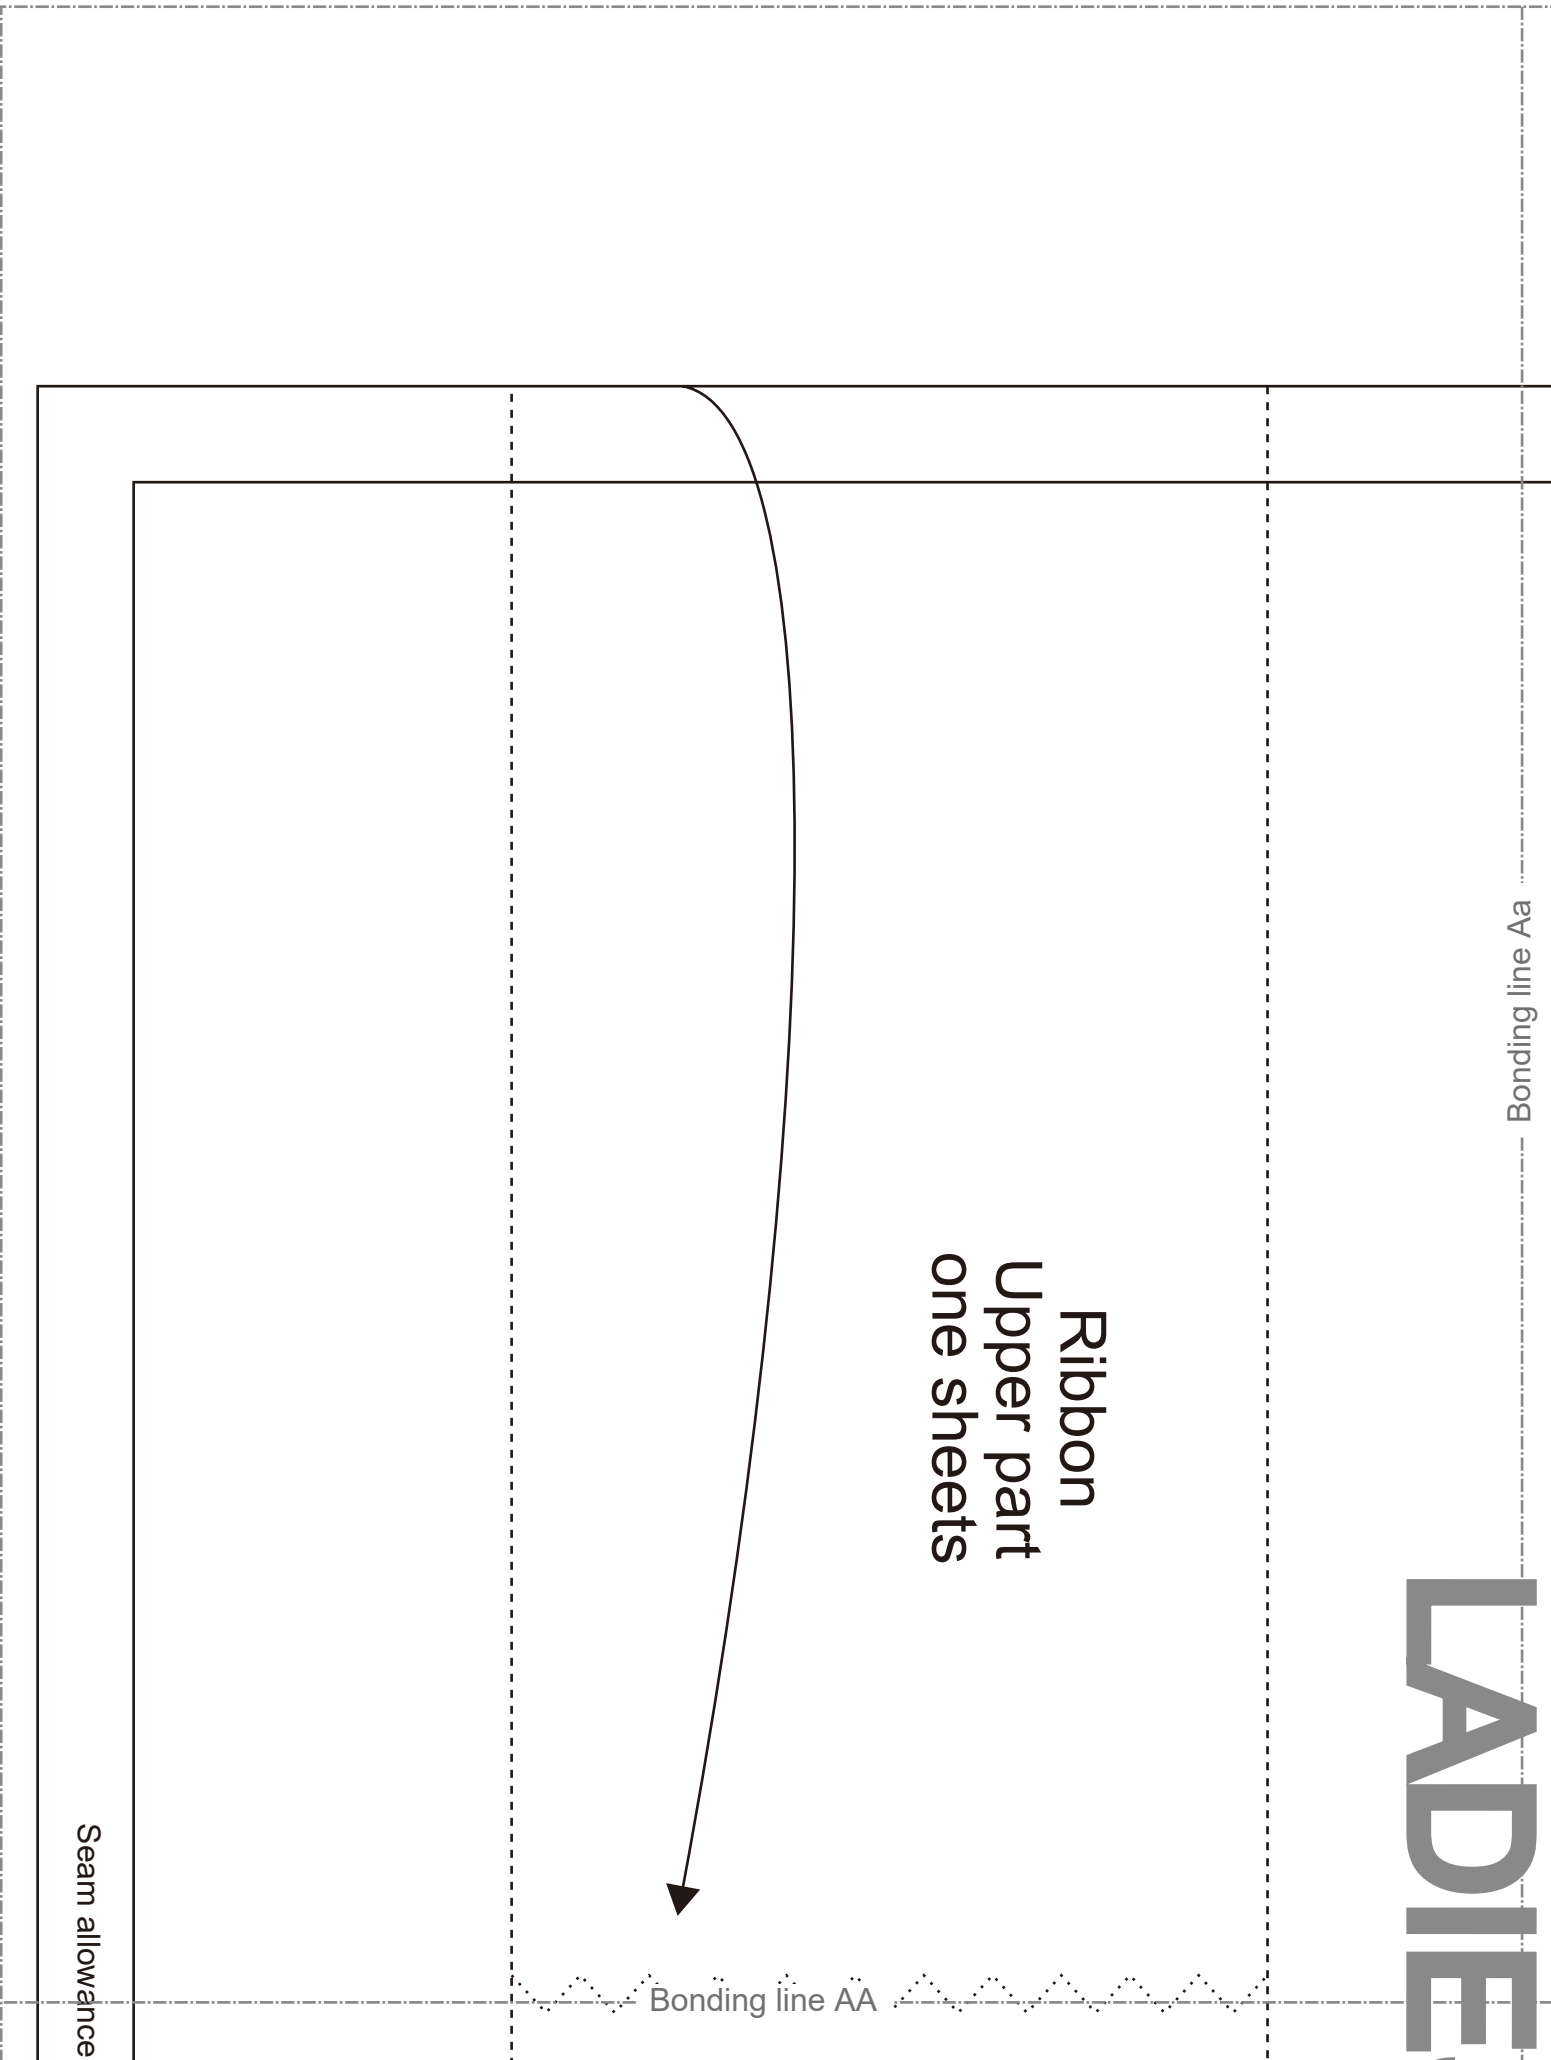

LADIE

Bonding line Aa

Ribbon
Upper part
one sheets

Bonding line AA

Seam allowance

Bonding line Ba

Fusible interlining position

Bonding line AA

Fusible interlining position

Bonding line AB

allowance 1/2in.

LADIES

Bonding line Aa

Ribbon
Fusible inte
one she

Bonding line BA

LADIES

Seam allowance 1/2in.

Bonding line Ab

DRCOS

SITE <http://dr-cos.info/en/> <http://dr-cos.com/tp>
MAIL info@dr-cos.com
Twitter <https://twitter.com/dr-cos.com>
facebook <https://www.facebook.com/drcoscom>