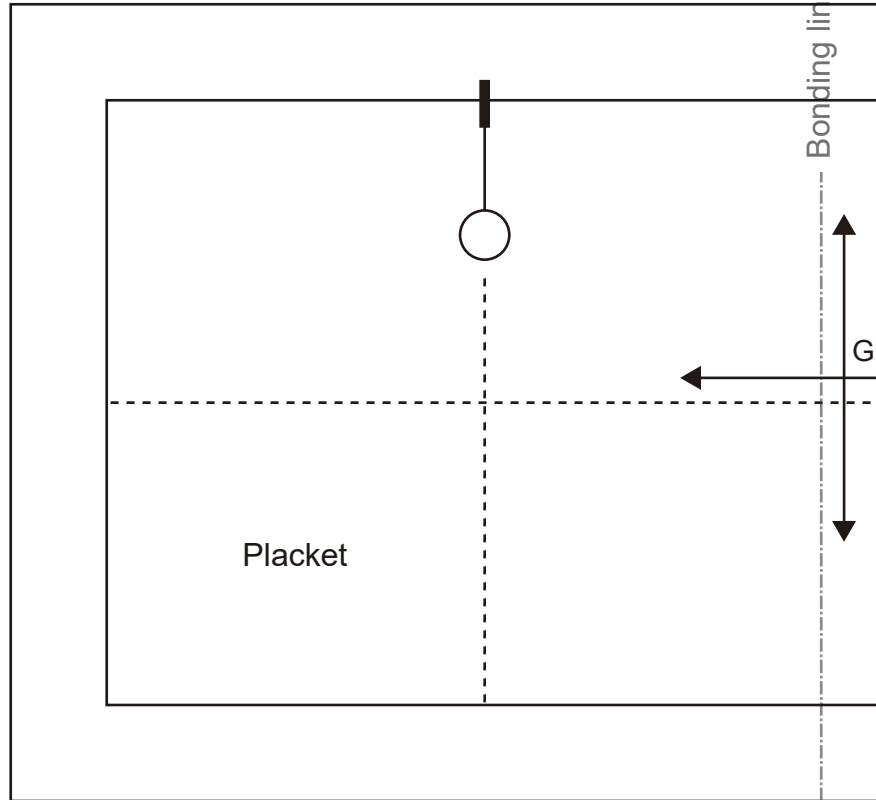

Fusible Stay tape

Bonding line Aa

stitch

Bonding line Aa

stitch

Bonding line AA

stitch

DRCOS

SITE: <http://drc-os.info/en> <http://drc-os.com/jp>
MAIL: info@drc-os.com

Bonding line Ba

Bonding line AB

Seam allowance 1/2in.

Fastener end

Bonding line Aa

Bonding line Ab

Pleat Skirt(fake)
body
two sheets

Grain Line

Baste

Bonding line BA

Bonding line BA

Children

Bonding line Ba

Bonding line Bb

Grain Line

Box Pleat Skirt 2 Belt

one sheets
Fusible interlining
one sheets

Seam allowance 1

Bonding line BB

Bonding line CA

en's  size 8

Bonding line Bb

Bonding line Bc