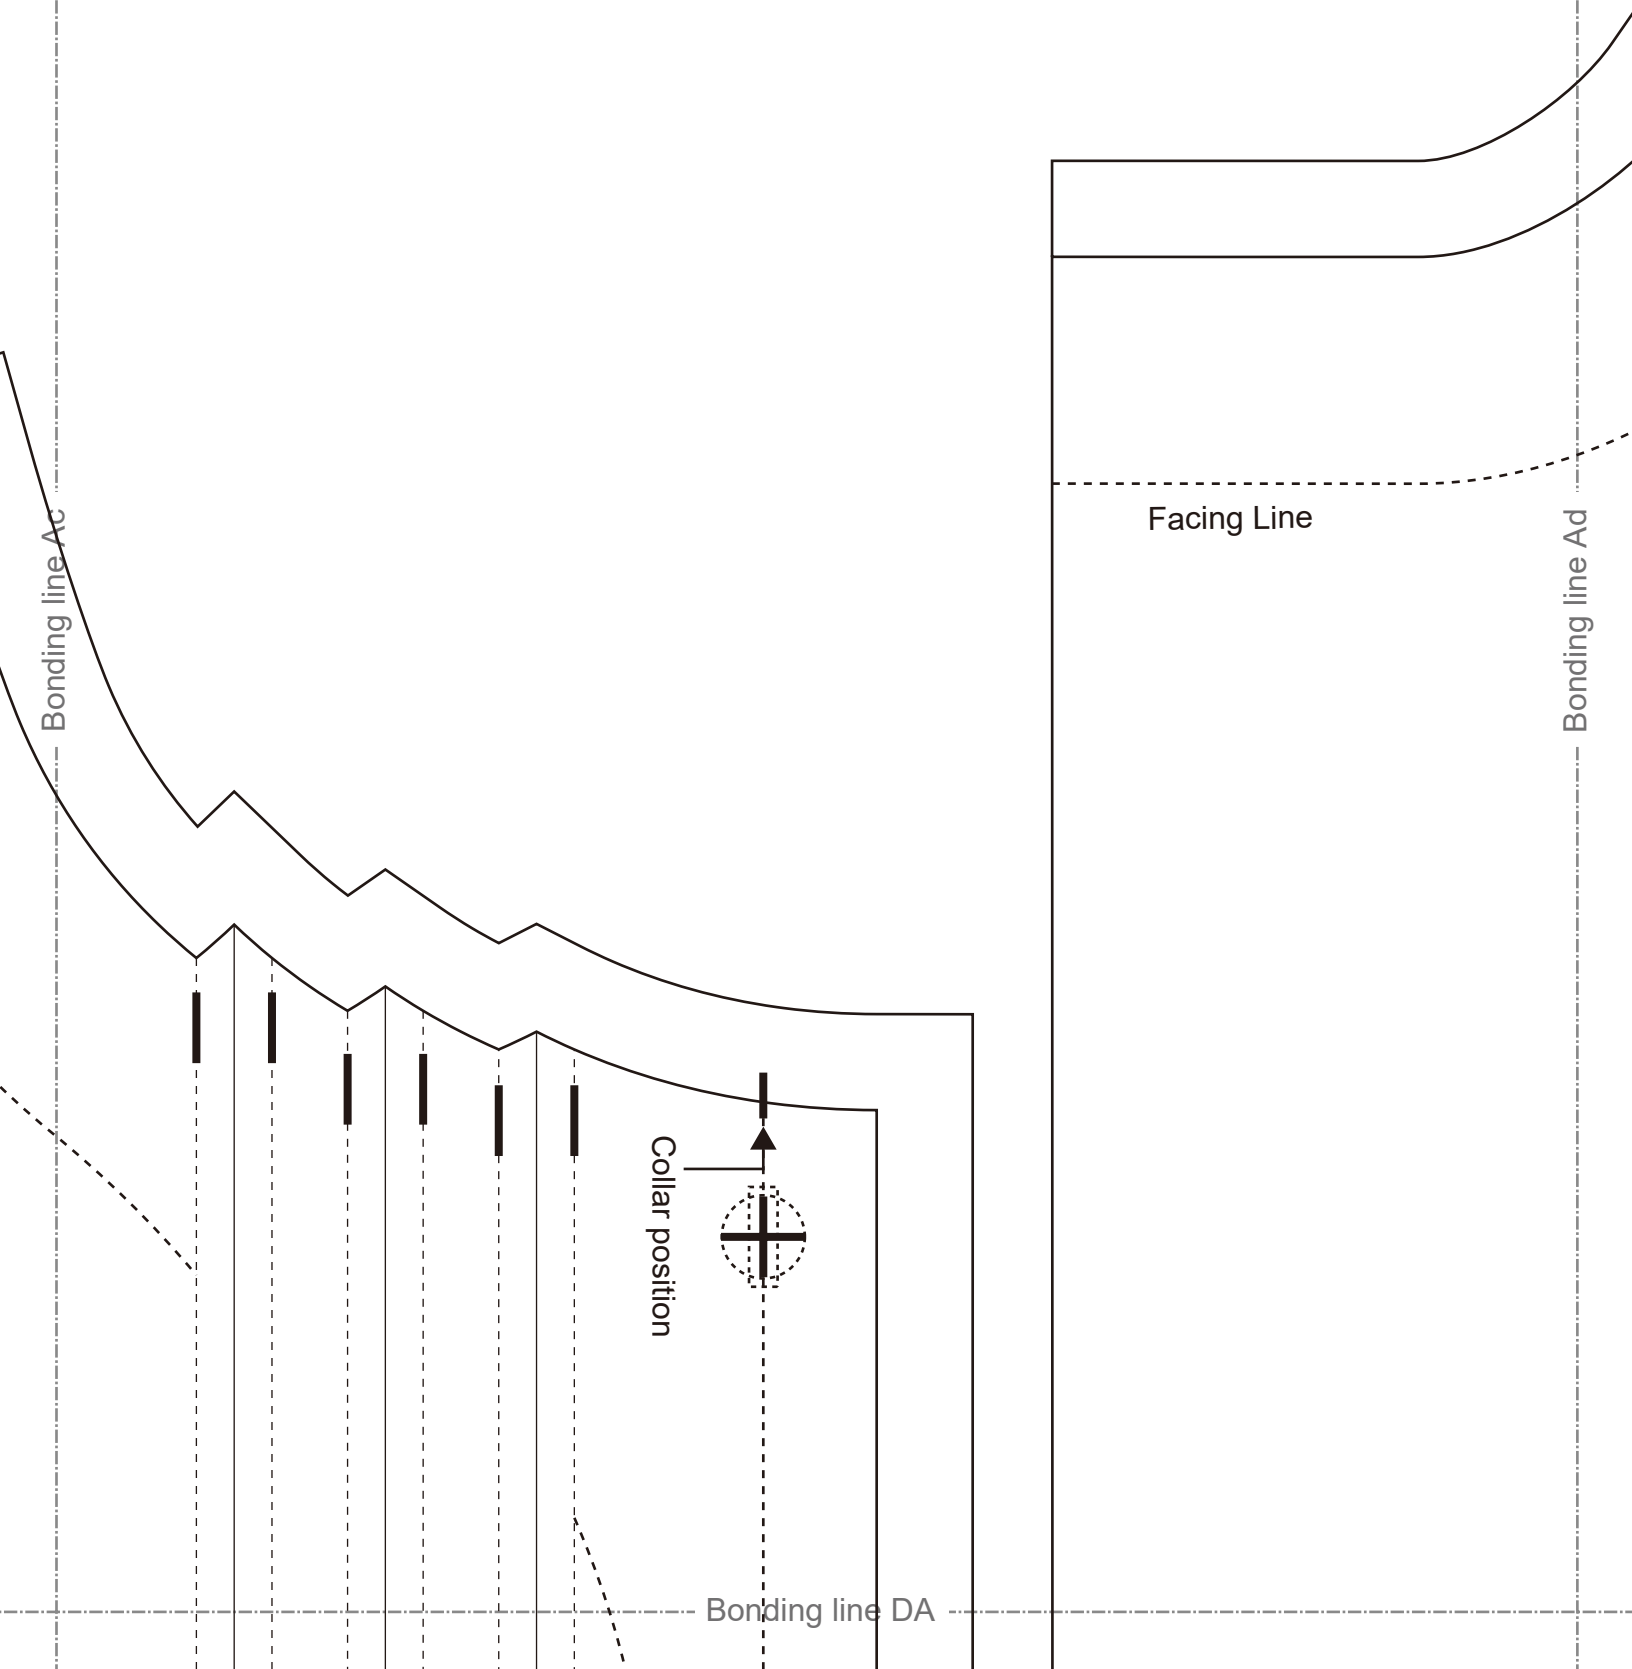

Bonding line Cc

Grain Line

Seam allowance 1/2in.

Bonding line CC

Pin Tuck Shirt facing two sheets fusible interlining two sheets

Seam allowance 1/2in.

← Grain Line →

DRCOS

Bonding line EB

Bonding line EB

Grain Line

Bonding line Cd

Bonding line Ce

Seam allowance 1/2in.

Bonding line EC