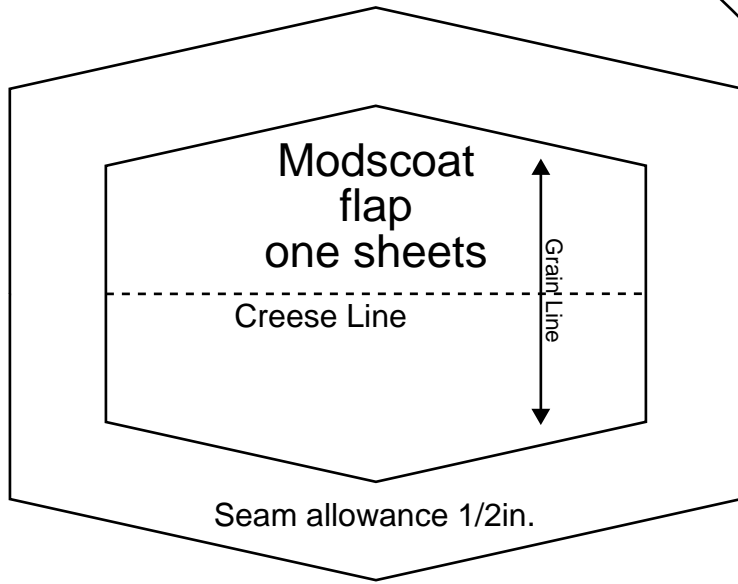

Bonding line Aa

Zip position

Pocket position

Baste

Grain Line

Seam allowance 1/2in.

Bonding line Ab

Children's
size 4

Flap position

Facing Line

Bonding line Bb

DRCOS
SITE <http://dr-cos.info/en> <http://dr-cos.com/pt>
MAIL info@dr-cos.com
Twitter https://twitter.com/dr-cos_com
facebook <https://www.facebook.com/drcoscom>

Bonding line BB

Bonding line BB

Children's

Modscot
Front body facing
two sheets
Fusible interlining
two sheets

Seam allowance 1/2in.

Creese Line

Grain Line

Seam allowance 1/2in.

Modscot
string
sheets

Bonding line BC

Seam allowance 1/2in.

Bonding line Ab

DRCOS
 SITE <http://dr-cos.info/en> <http://dr-cos.com/p>
 MAIL info@dr-cos.com
 Twitter <https://twitter.com/dr-cos>
 facebook <https://www.facebook.com/drcos.com>