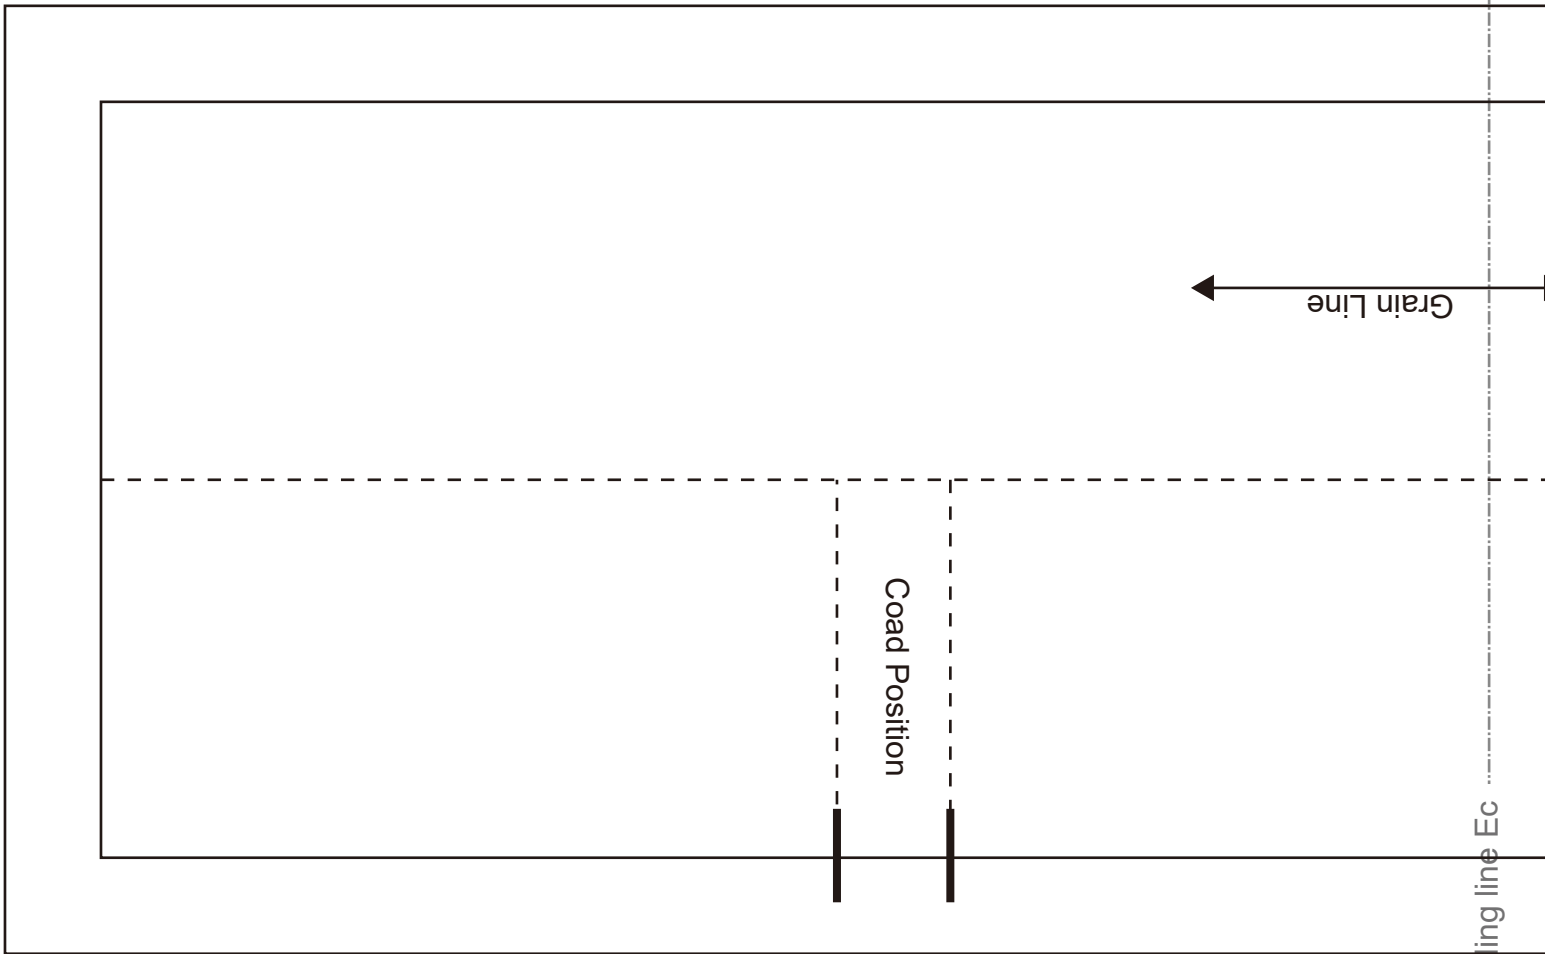

Bonding line CD

Bonding line Eb

Bonding line Ec

LADIES'S size

Jinbei
Coad
two sheets

Seam allowance 1/4in.

Bonding line CE