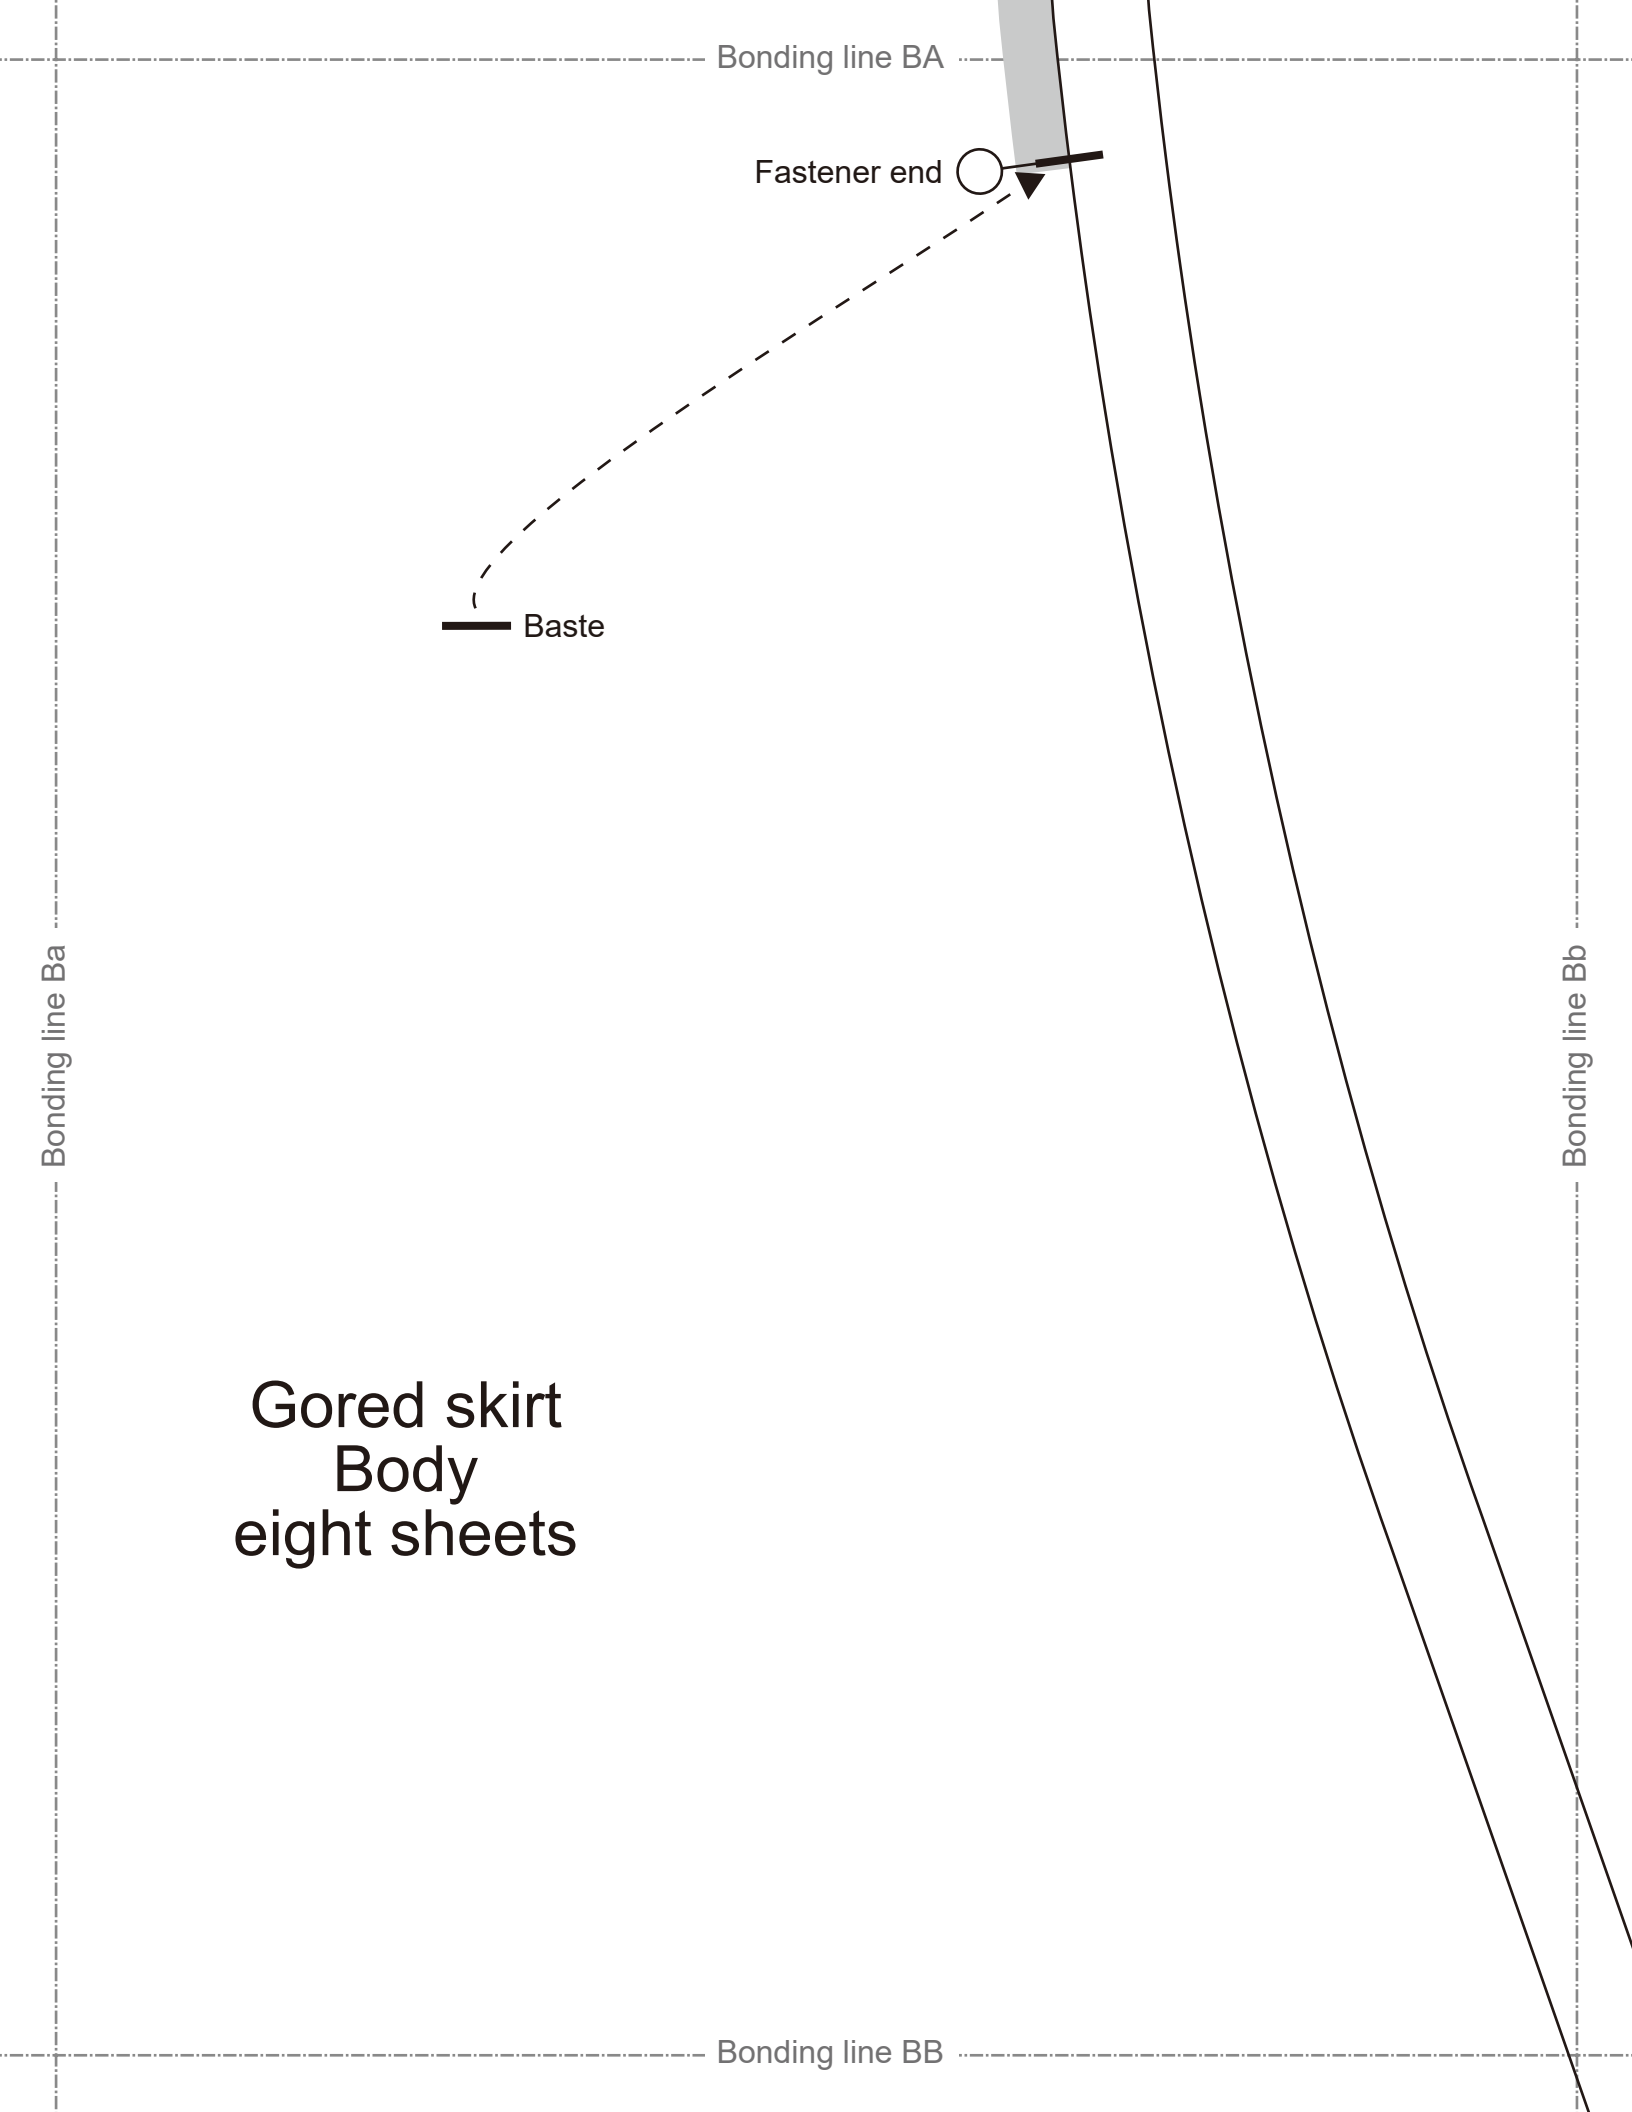

Bonding line AA

Bonding line Aa

Bonding line AA

Bonding line AB

Bonding line Ba

Bonding line AB

N

Bonding line Ca

Grain Line

Fusible Stay tape

Bonding line BA

Bonding line BA

Fastener end

Baste

Bonding line Ba

Bonding line Bb

Gored skirt
Body
eight sheets

Bonding line BB

Bonding line BB

MEN'S  LL size

Bonding line Ca

Bonding line Cb

Seam allowance 1/2in.

Bonding line BC