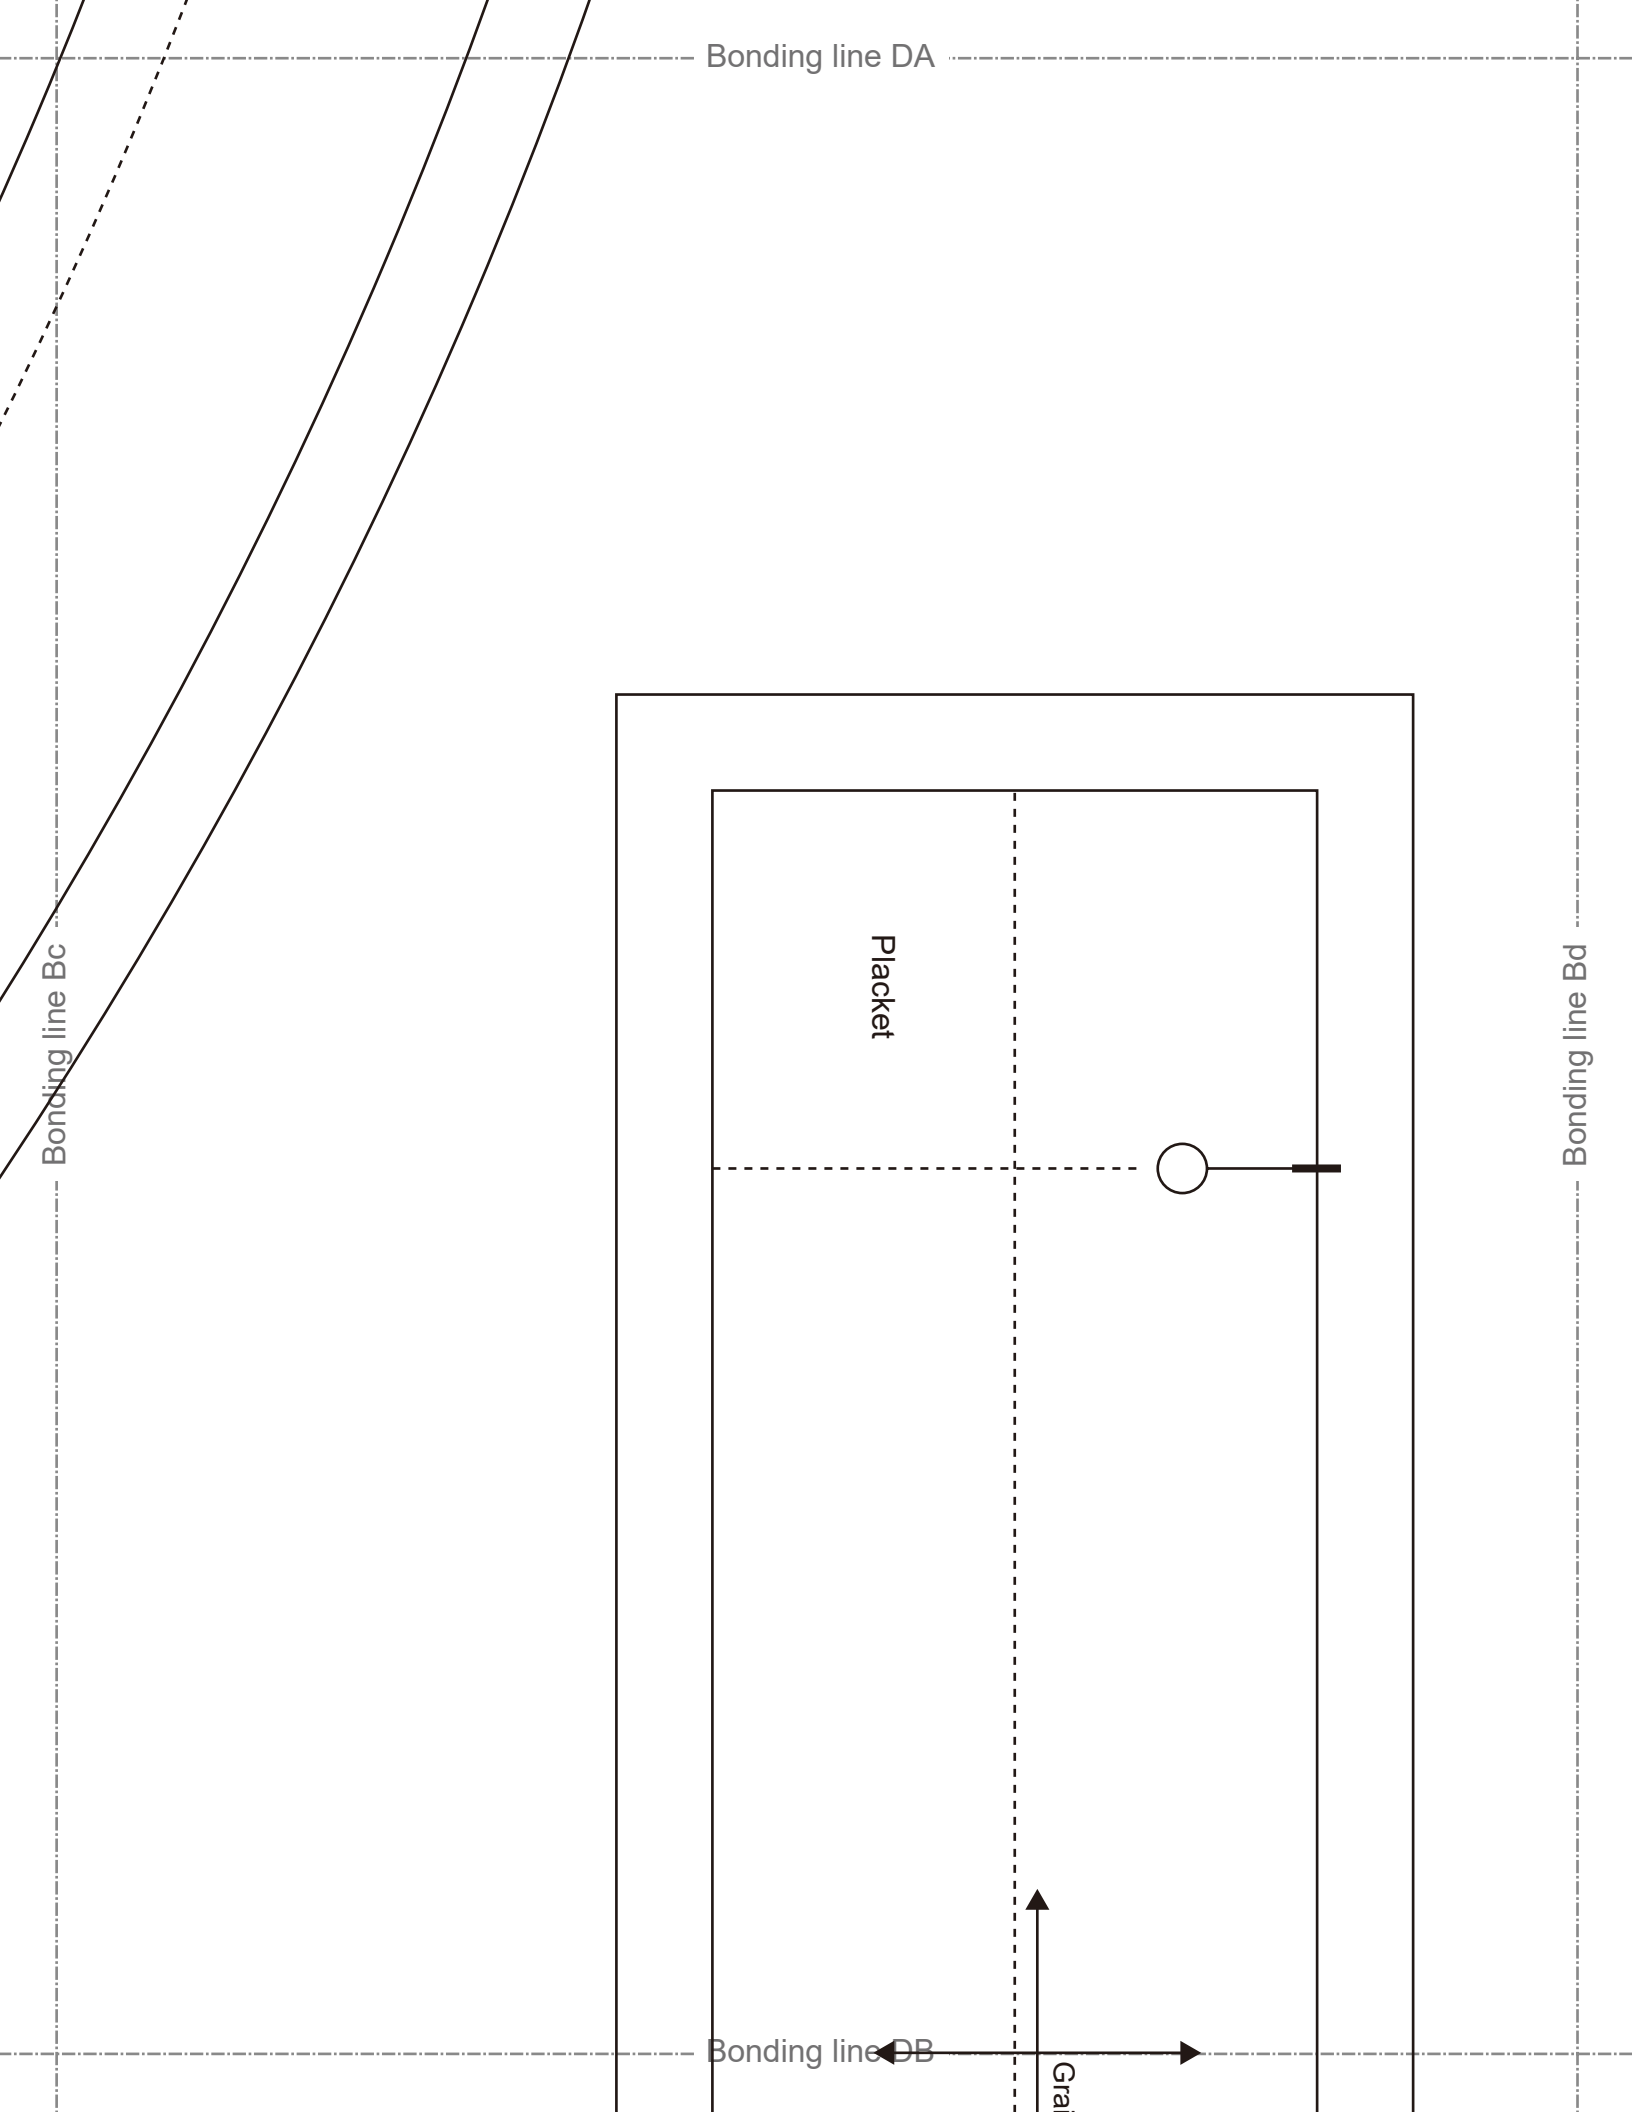

Bonding line DA

Bonding line Bc

Placket

Bonding line Bd

Bonding line DB

Grain