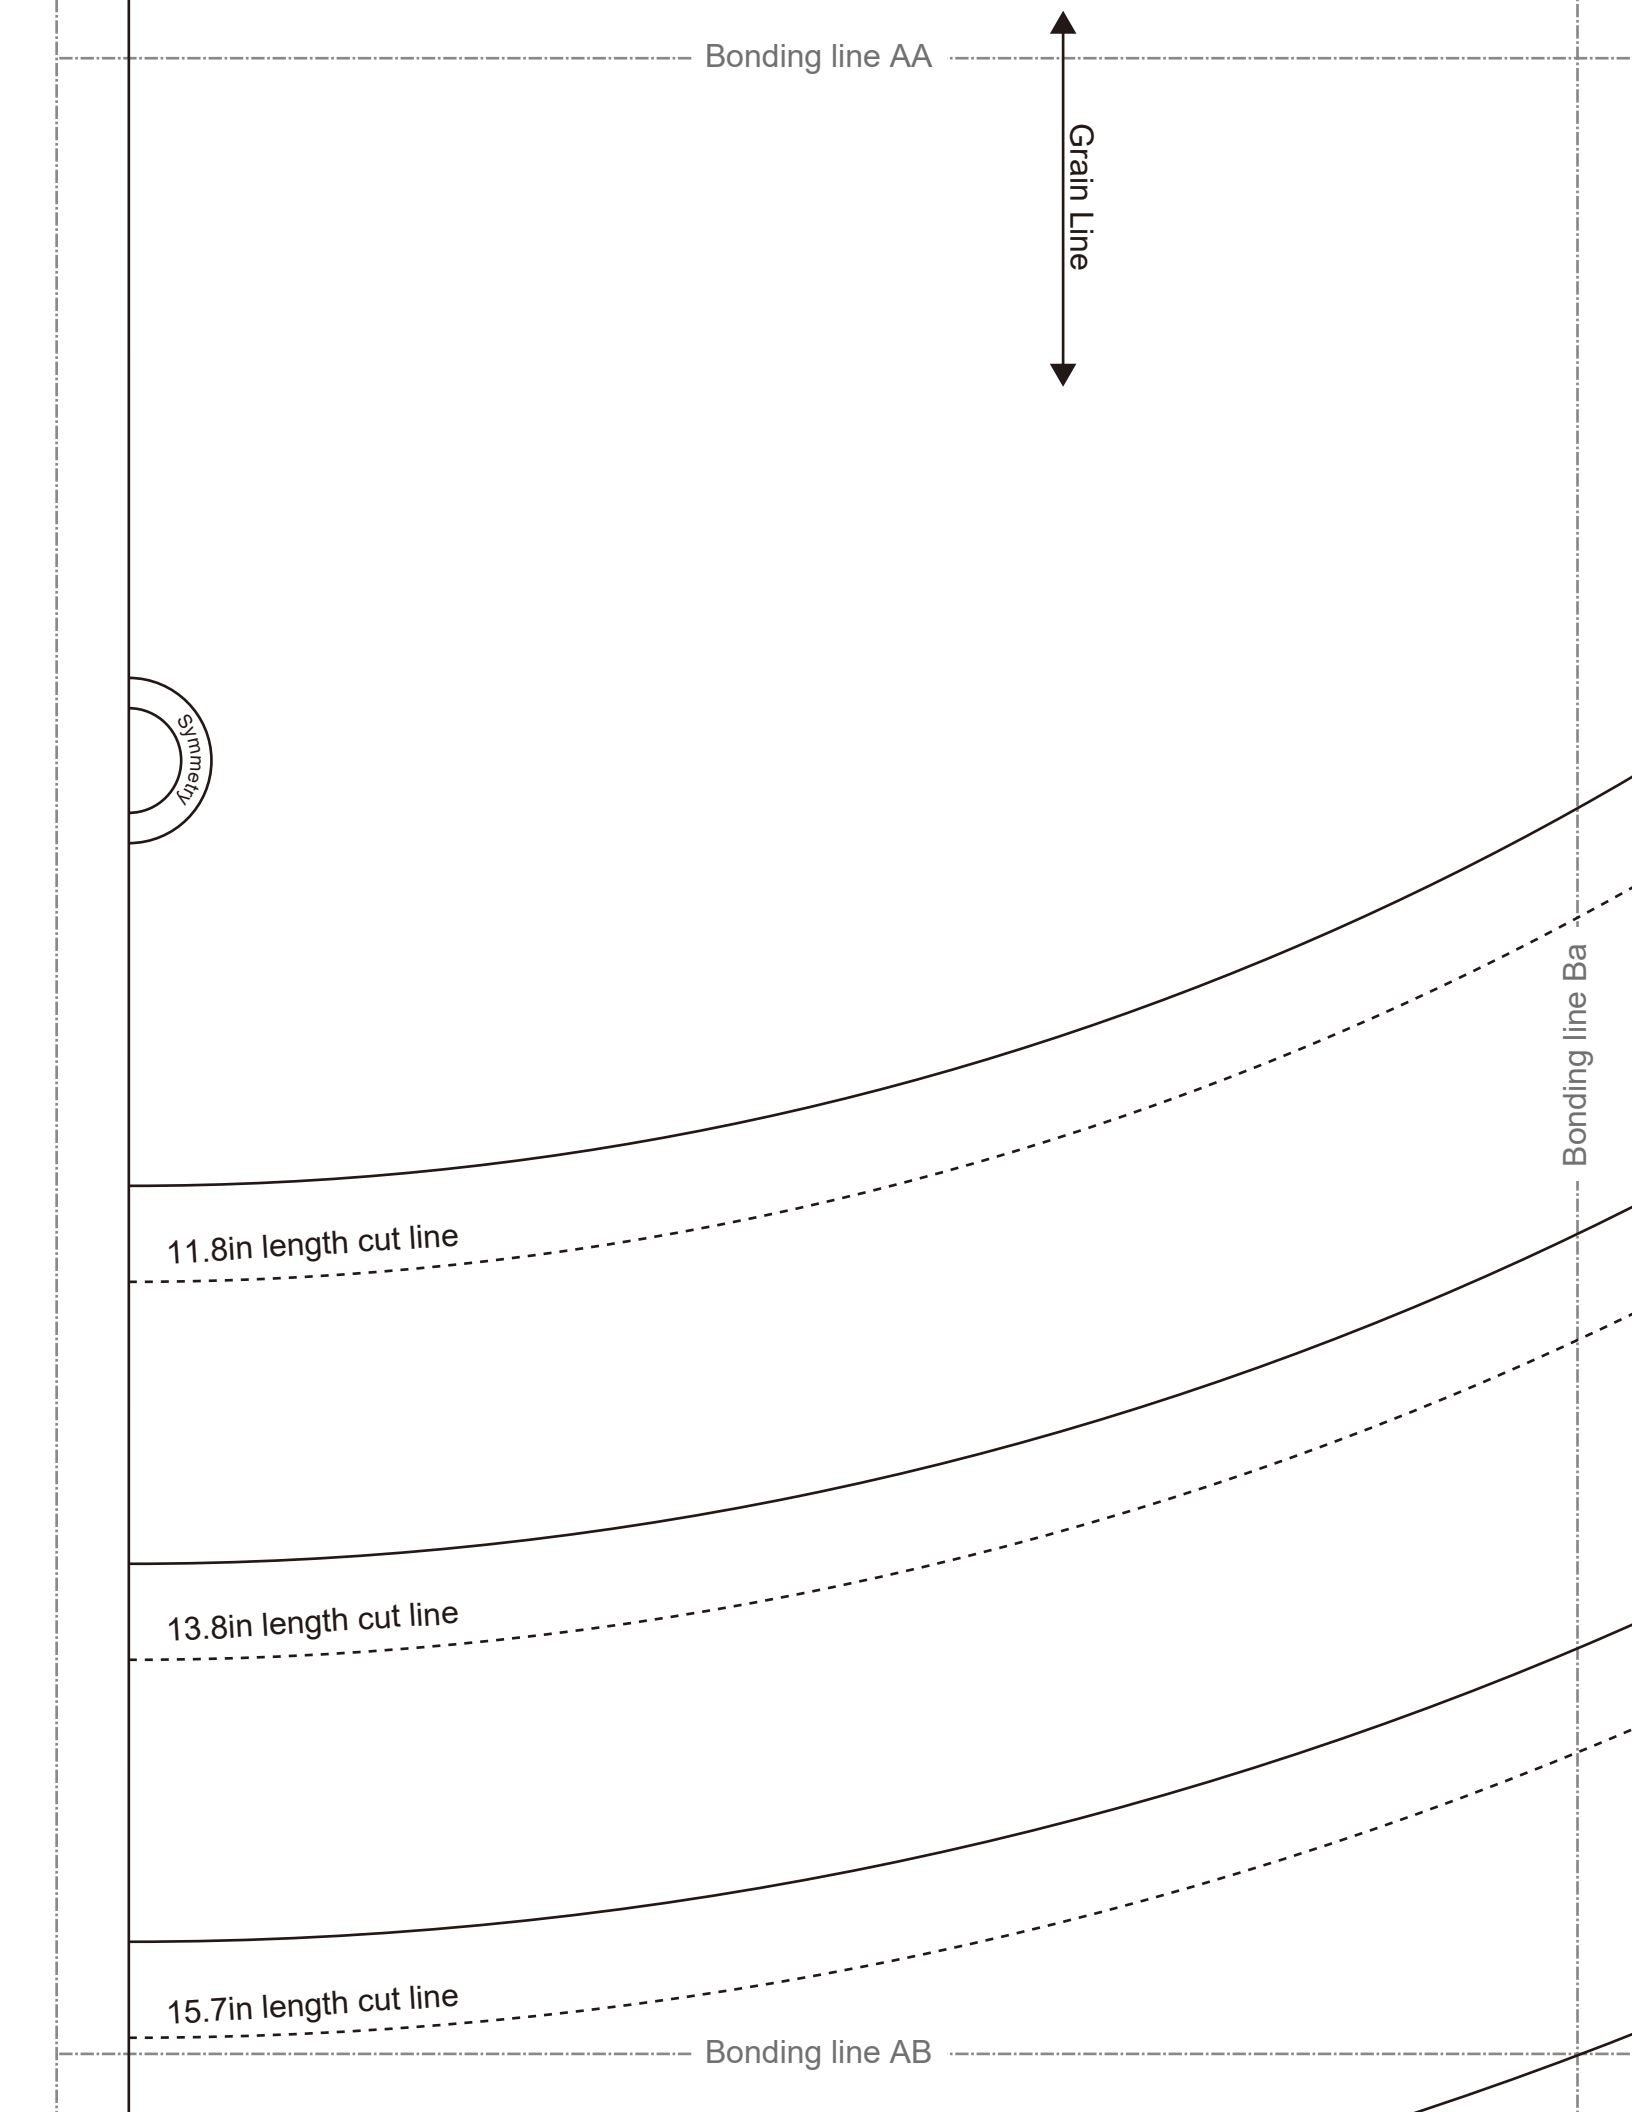

Bonding line Aa
MEN'S

Circular
bo
three s

Bonding line AA

Bonding line AA

Grain Line

Symmetry

Bonding line Ba

11.8in length cut line

13.8in length cut line

15.7in length cut line

Bonding line AB

15.7in length cut line

Bonding line AB

17.7in length cut line

19.7in length cut line

21.7in length cut line

Bonding line Ca

Bonding line AC

Seam allowance 1/2in.

Baste

ular Skirt 5
 body
 ee sheets

Bonding line BA

Bonding line Ab

Bonding line Ab

Bonding line DC

Bonding line Dc

Bonding line DC

Seam allowance 1/2in.

Bonding line DD

Bonding line Dd

Bonding line Ec

Bonding line DD