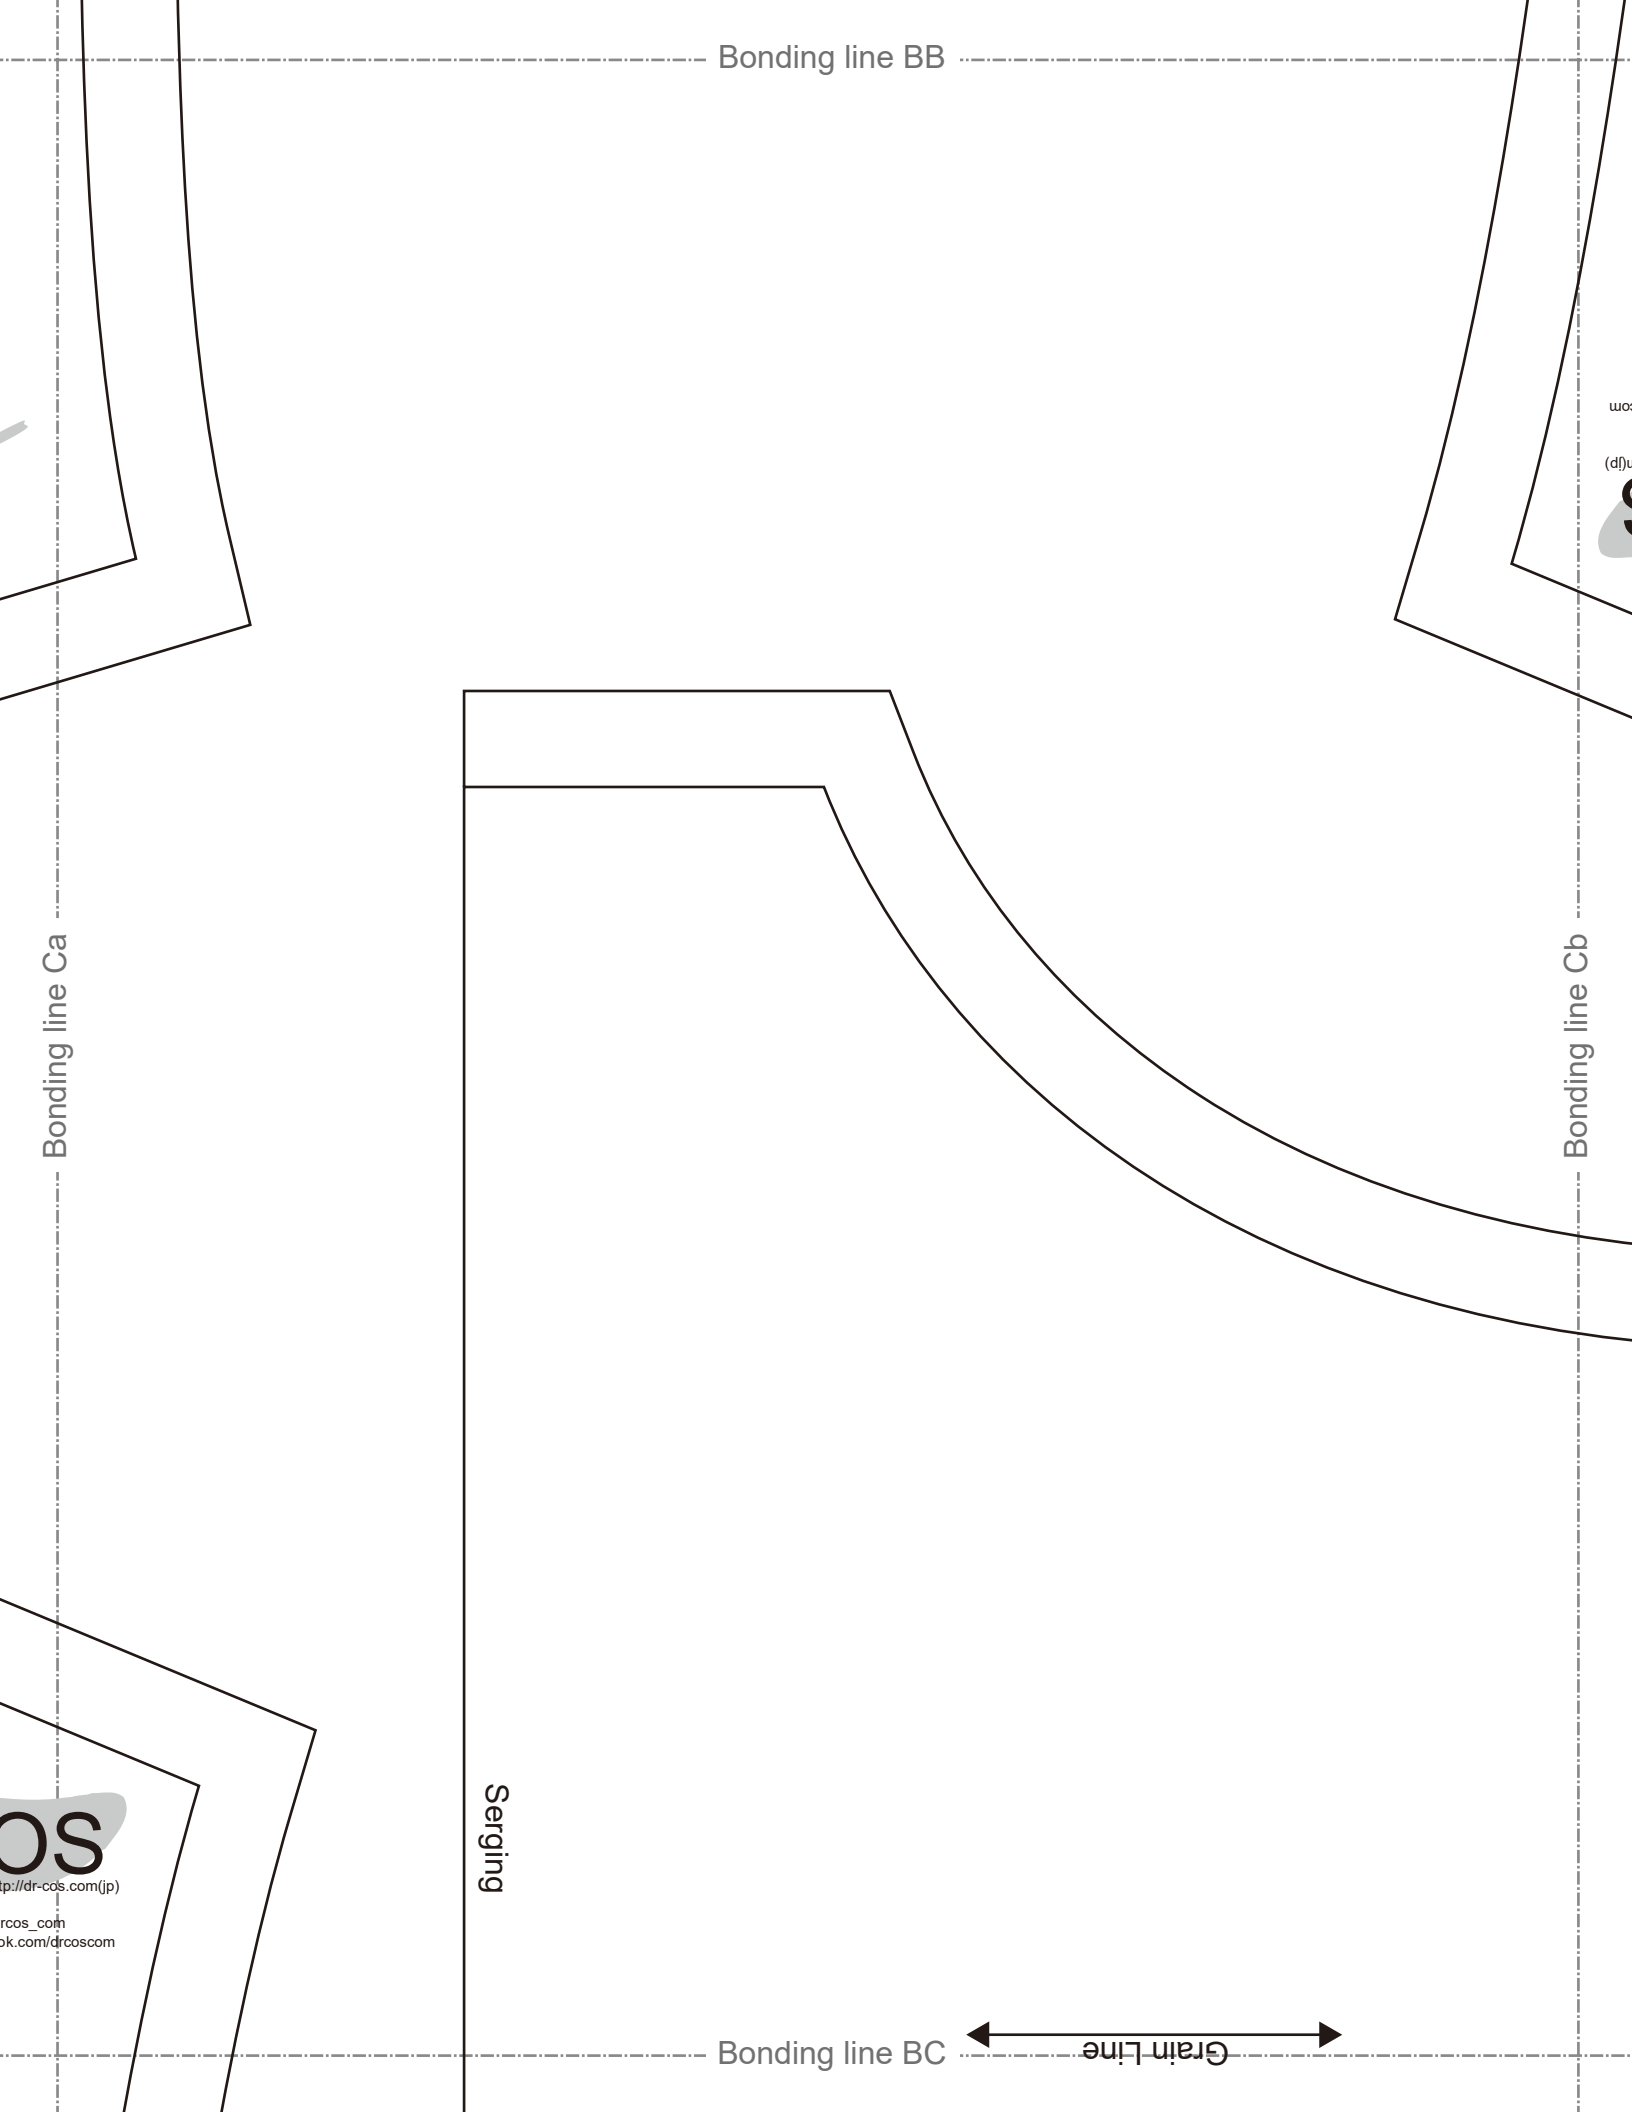

Bonding line BB

Bonding line Ca

Bonding line Cb

Serging

Bonding line BC

Grain Line

OS
http://dr-cos.com(jp)
rcos.com
k.com/drcoscom