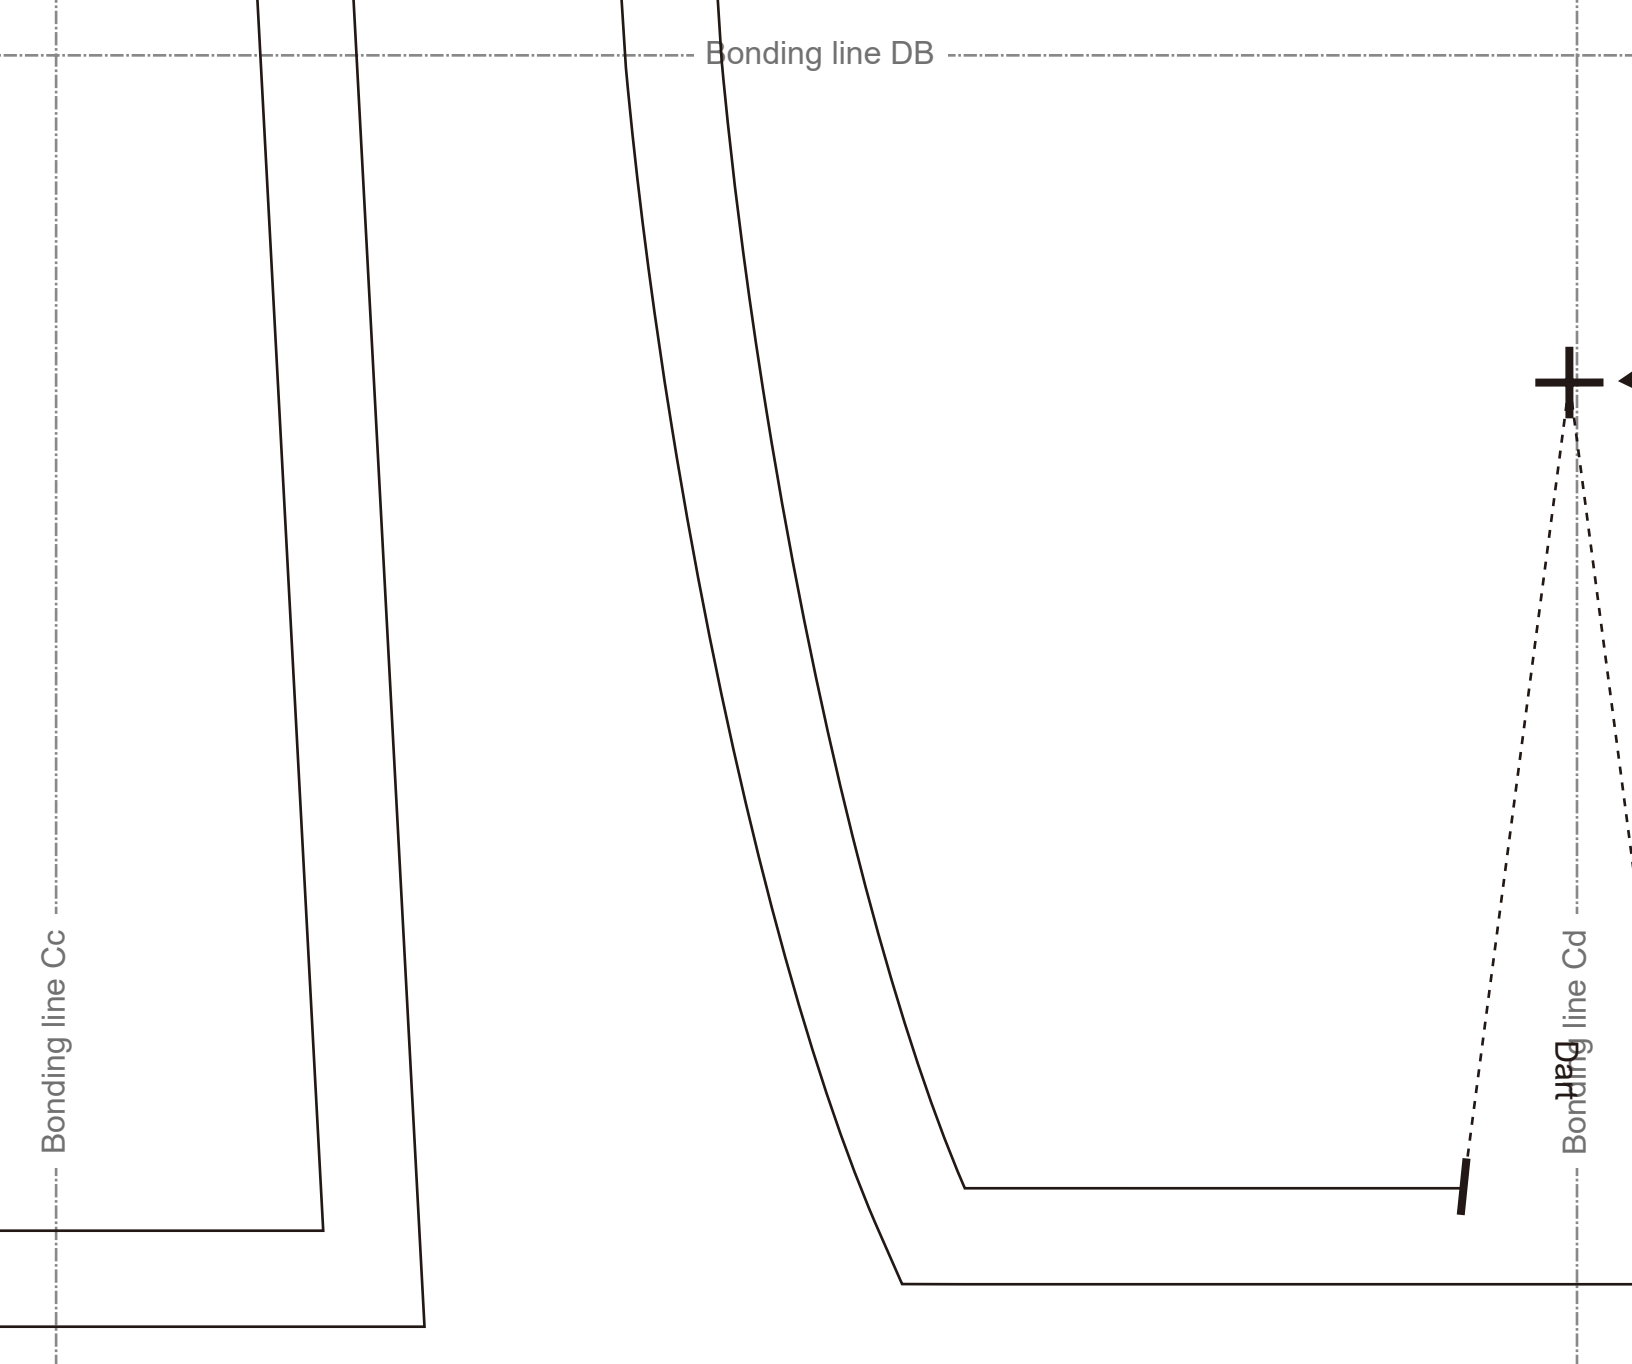

LADIES'  size

LADIE

Seam allowance 1/2in.

Bonding line CC

g

Fusible Stay tape

Bonding line DA

Bonding line Ad

Bonding line DA

Bonding line Bc

Bonding line Bd

Box Pleat Skirt  
Back body  
one sheets

Bonding line DB

Bonding line DB

Bonding line Cc

Bonding line Cd