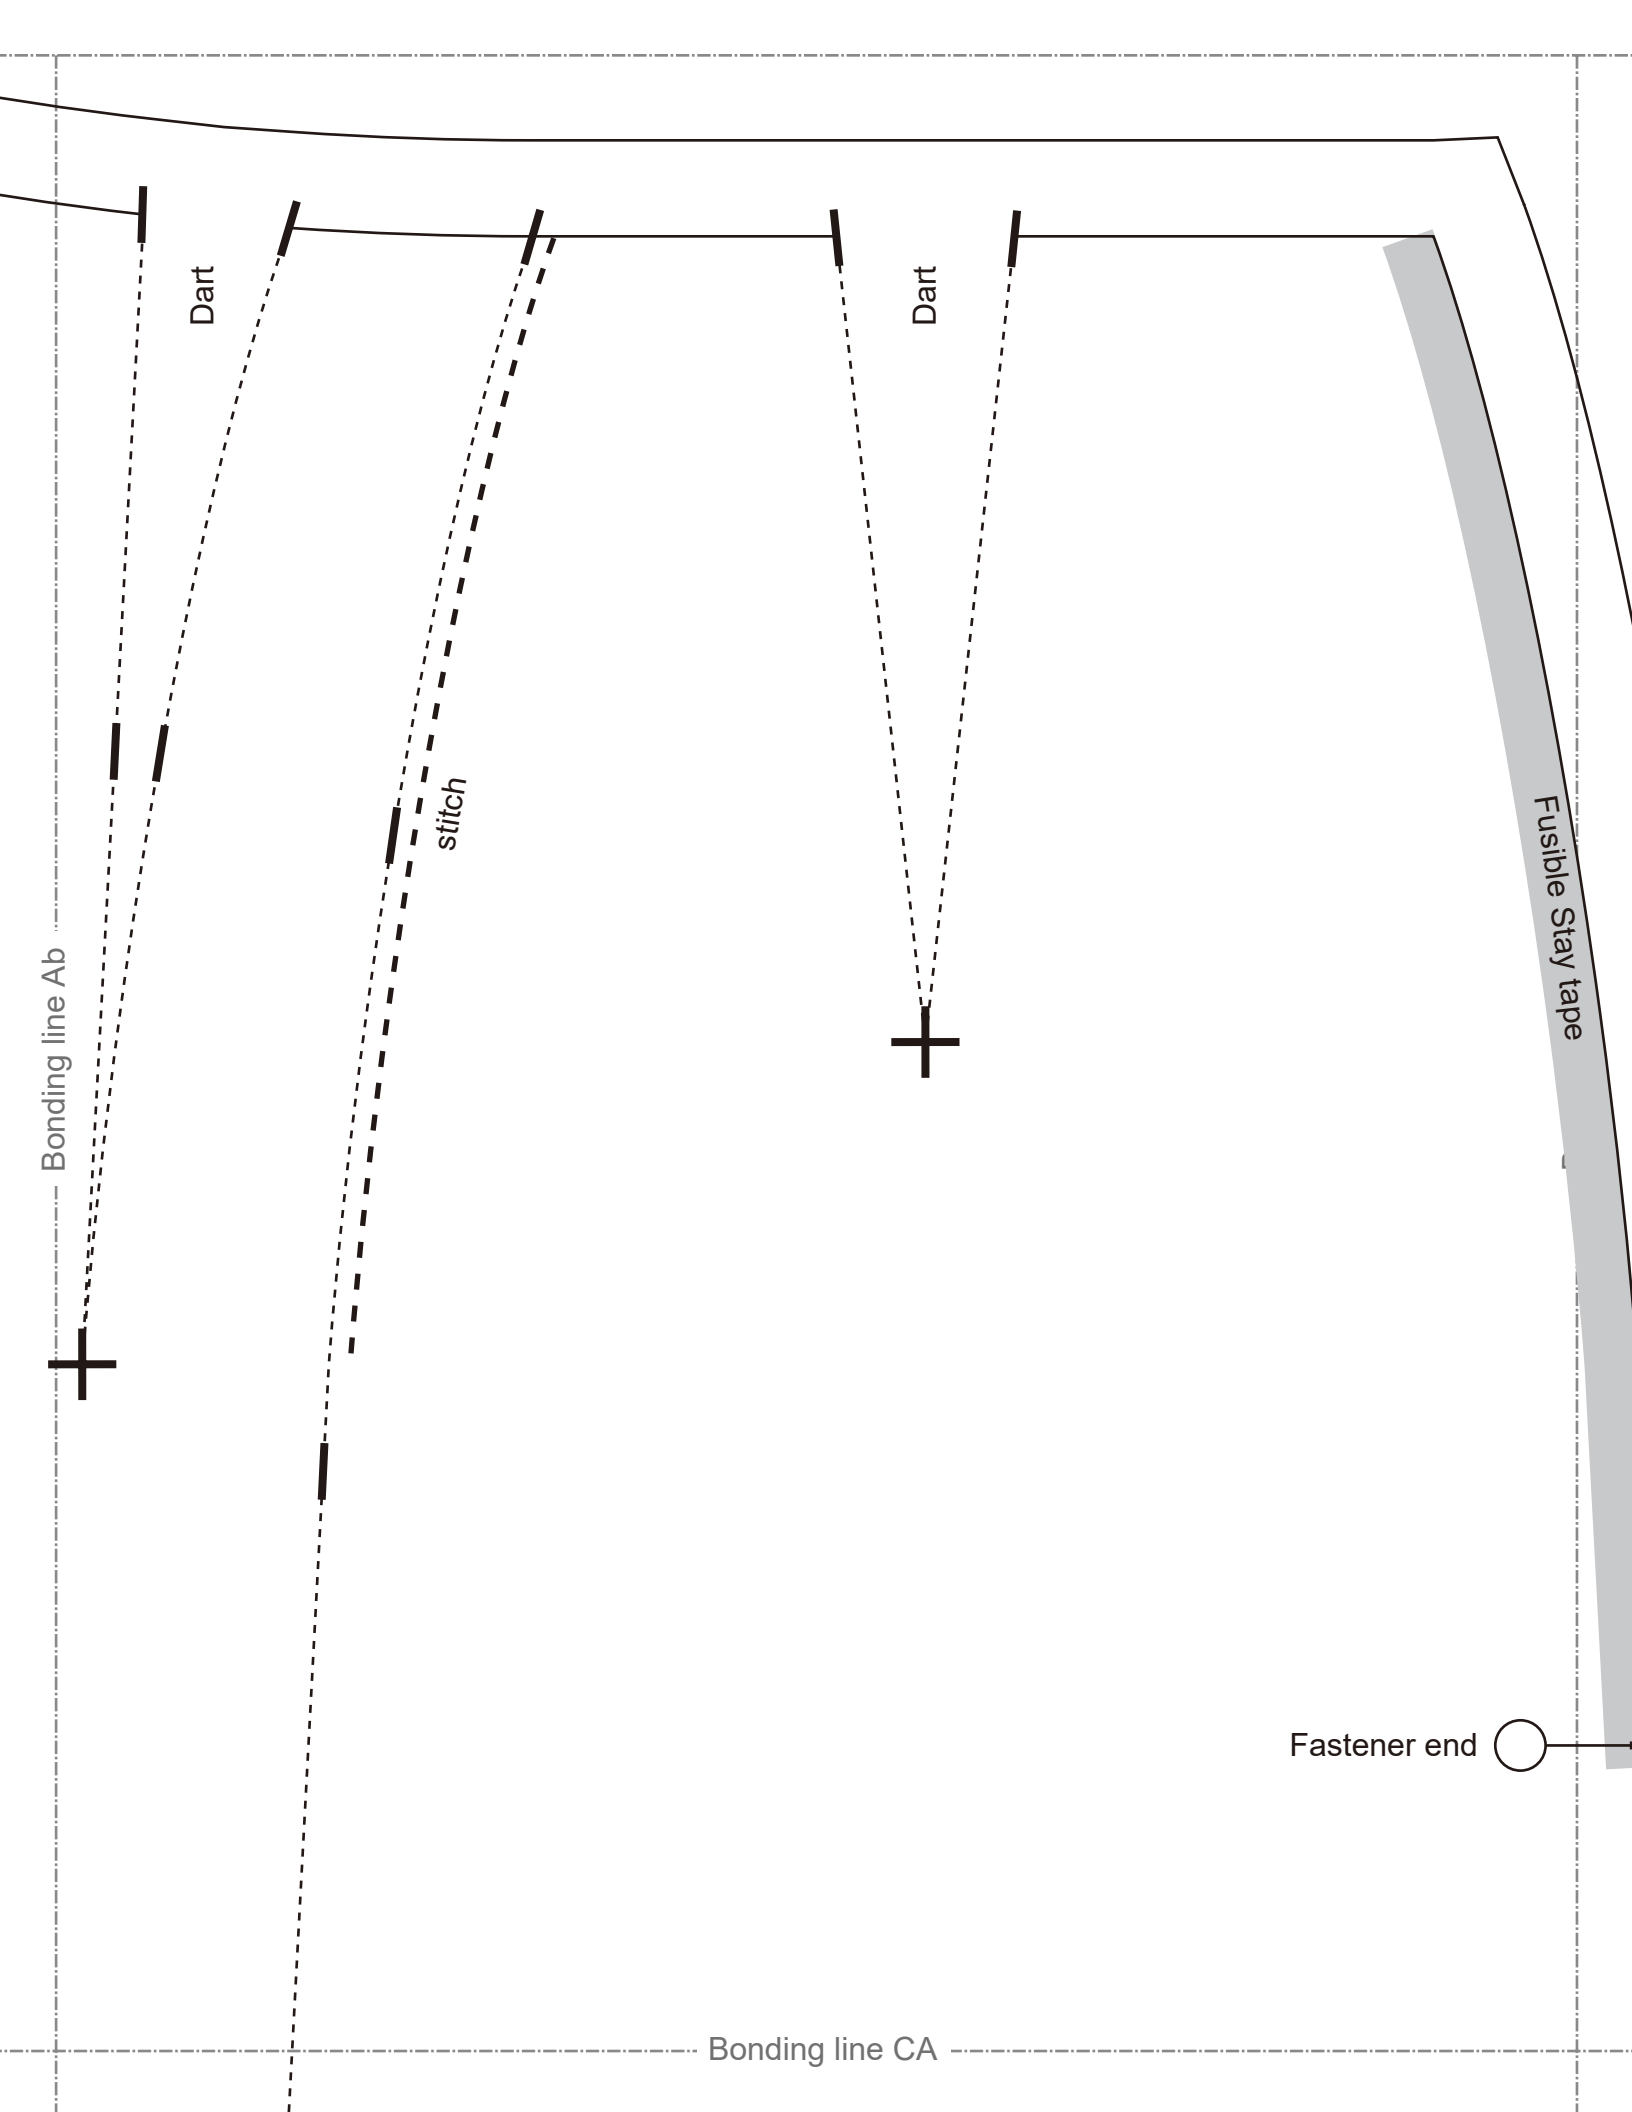

Bonding line Ca

Bonding line AC

Bonding line BA

Pleat line

Bonding line Ba

Pleat line

Bonding line Bb

Bonding line BB

Bonding line BB

Bonding line Ca

Bonding line Cb

Seam allowance 1/2in.

**Box Pleat Skirt  
Belt**  
one sheets  
Fusible interlining  
one sheets

Bonding line BC

Bonding line CA

Pleat top

# Box Pleat Skirt Front body one sheets

Bonding line Bb

Bonding line Bc

Grain Line

Bonding line CB

Bonding line CB

Bonding line Cb

Bonding line Cc

LADIES'  size

LADIE

Seam allowance 1/2in.

Bonding line CC

g

Fusible Stay tape

Bonding line DA

Bonding line Ad