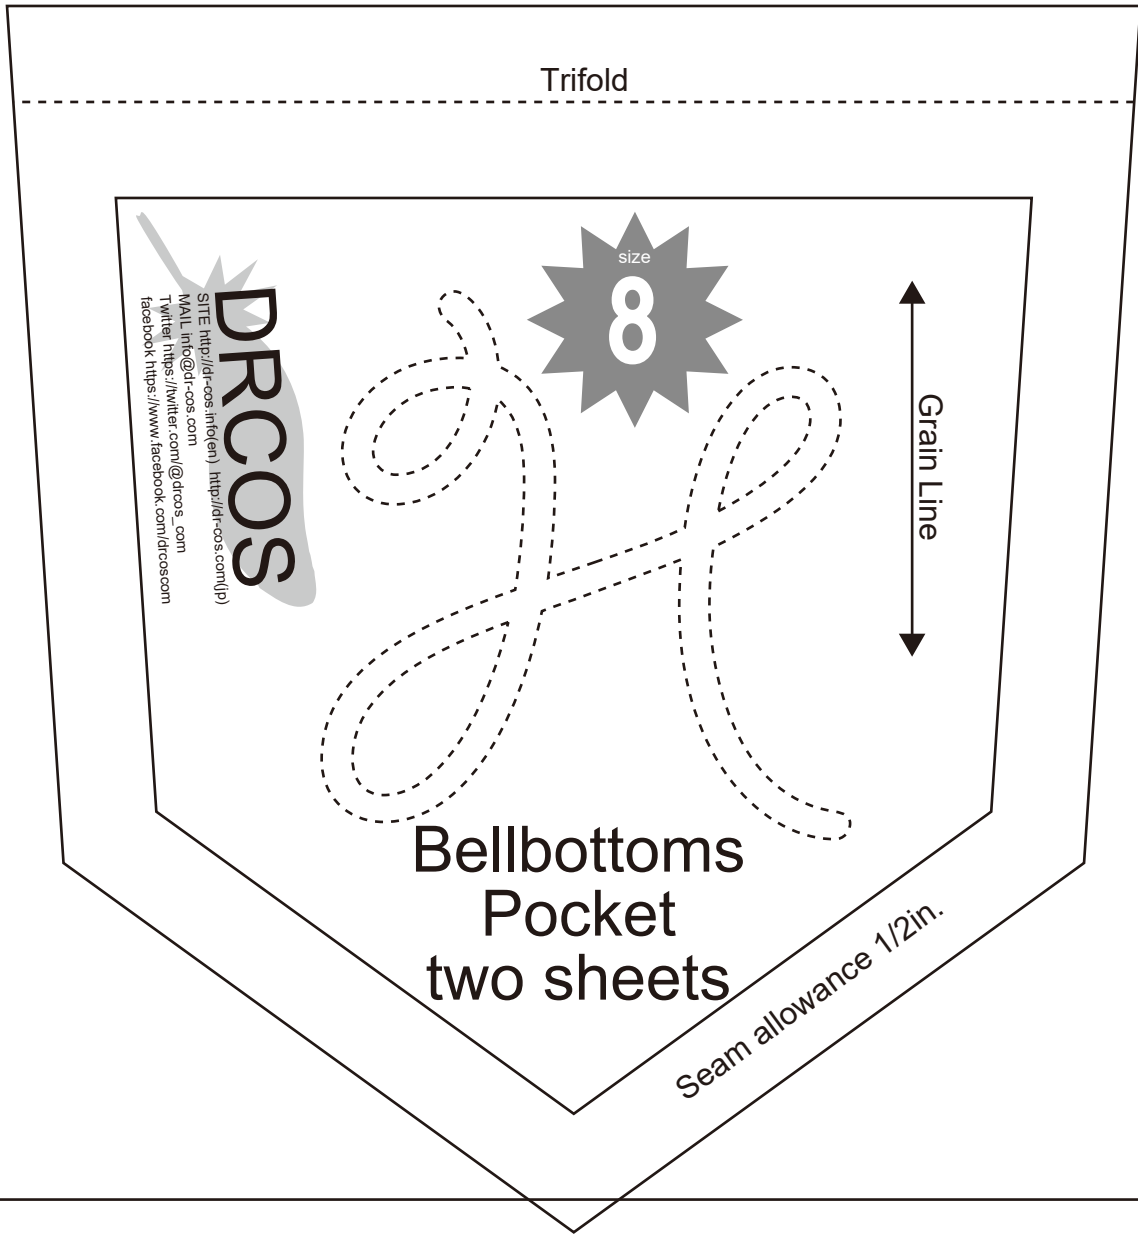

Bonding line AA

Bonding line Ba

Children's size 8

Bellbottoms
Front Body
two sheets

Bonding line AB

Bonding line AB

Grain Line

Bonding line Ca

Bonding line AC

Bonding line AC

Bonding line Da

Bonding line AD

Bonding line Aa

Seam allowance 1/2in.

Zip ends

Twice sewing

Bonding line BC

Dart

Dart

Bonding line Da

Seam allowance 1/2in.

Children's

Bellbottom
Belt

one sheet
Fusible interl
one sheet

Bonding line CA

Bonding line Ac

Children's

Bellbottoms
Back Body
two sheets

Bonding line Bb

Bonding line CA

Bonding line Bc

Bonding line CB