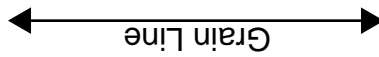

[Home](#)

[Back to Baseballshirt page](#)

Seam allowance 1/2in.

Bonding line AA

Grain Line

Bonding line Aa

1/2in.

Bonding line AA

Baseballshirt  
Back body  
one sheets

**LADIES** **M**  
size

Bonding line Ba

Bonding line AB

Bonding line AB

**DRCOS**  
SITE <http://dr-cos.info/en> [http://dr-cos.com\(fp\)](http://dr-cos.com(fp))  
MAIL [info@dr-cos.com](mailto:info@dr-cos.com)  
Twitter [https://twitter.com/drcos\\_com](https://twitter.com/drcos_com)  
facebook <https://www.facebook.com/drcoscom>

Bonding line C&

Seam allowance 1/2in.

Bonding line AC

Bonding line Aa

Bonding line Ab

Bonding line BA

Baste

Bonding line Ba