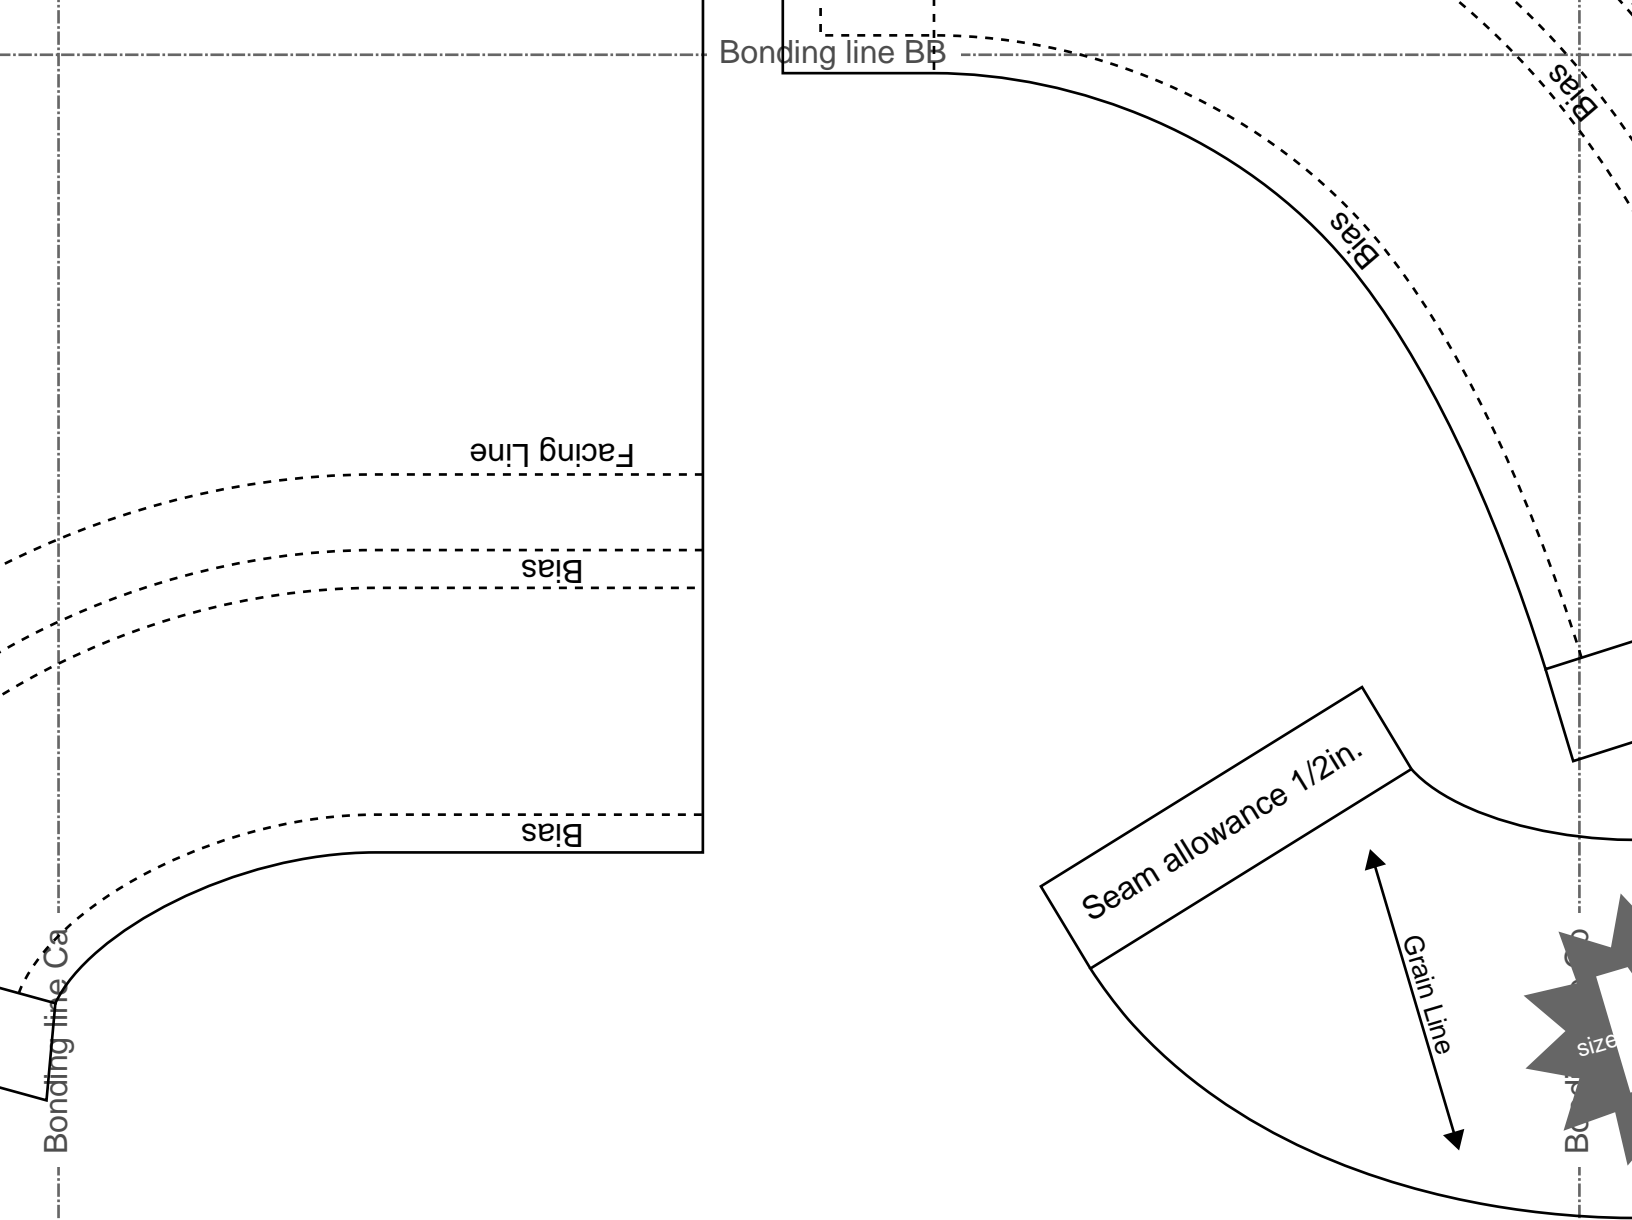

[Home](#)

[Back to Baseballshirt page](#)

Seam allowance 1/2in.

Bonding line AA

Grain Line

Bonding line Aa

1/2in.

Bonding line AA

Bonding line C&

Seam allowance 1/2in.

Bonding line AC

Bonding line Aa

Bonding line Ab

Bonding line BA

Baste

Bonding line Ba

Bonding line BA

Button  
&  
Buttonhole

Bonding line BB

Bonding line Bb

Bias  
line

Baseballshirt  
 Facing two sheets  
 Fusible interlining two sheets

Bonding line BC

Bonding line Ab

Seam allowance 1/2in.

Bonding line CA

Bonding line Ac

Bonding line CA

Baseball shirt  
Front body  
two sheets

**LADIES** **M**  
size

Bonding line Bb

Bonding line Bc